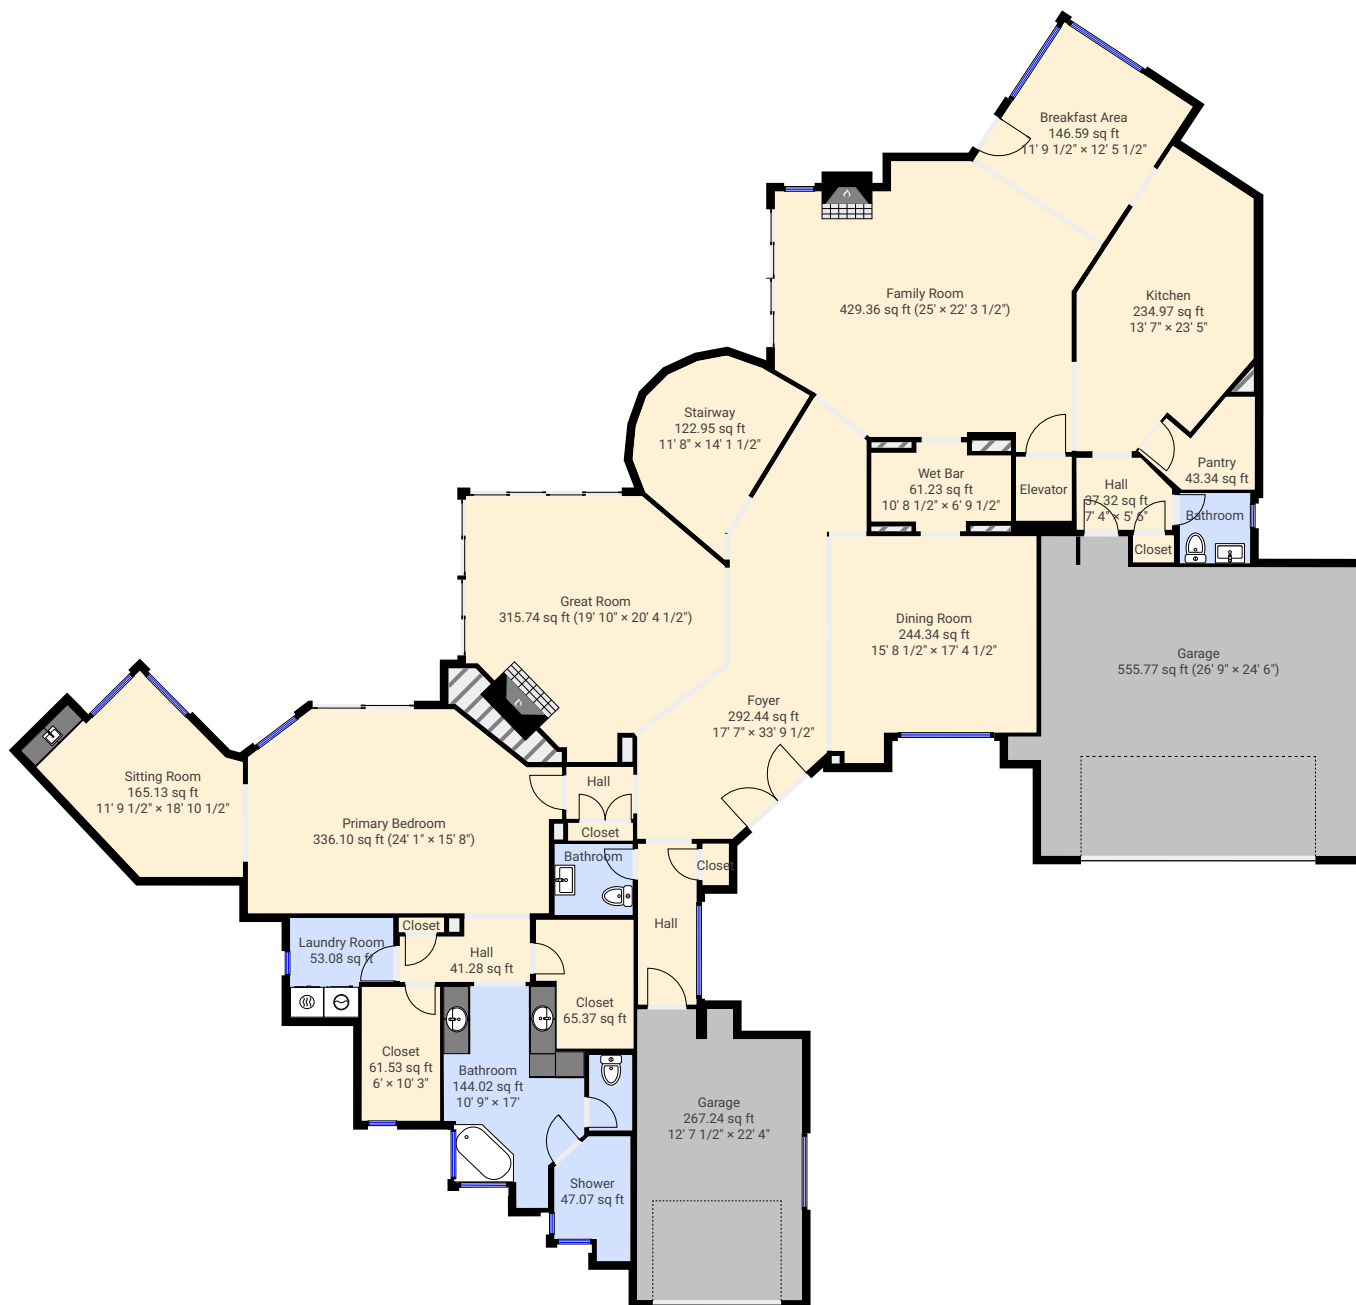

▼ 1st Floor

TOTAL AREA: 4370.86 sq ft • LIVING AREA: 3469.18 sq ft •

▼ 2nd Floor

TOTAL AREA: 1995.94 sq ft • LIVING AREA: 1995.94 sq ft •

▼ Basement • Level 1

TOTAL AREA: 2961.99 sq ft • LIVING AREA: 2323.01 sq ft •