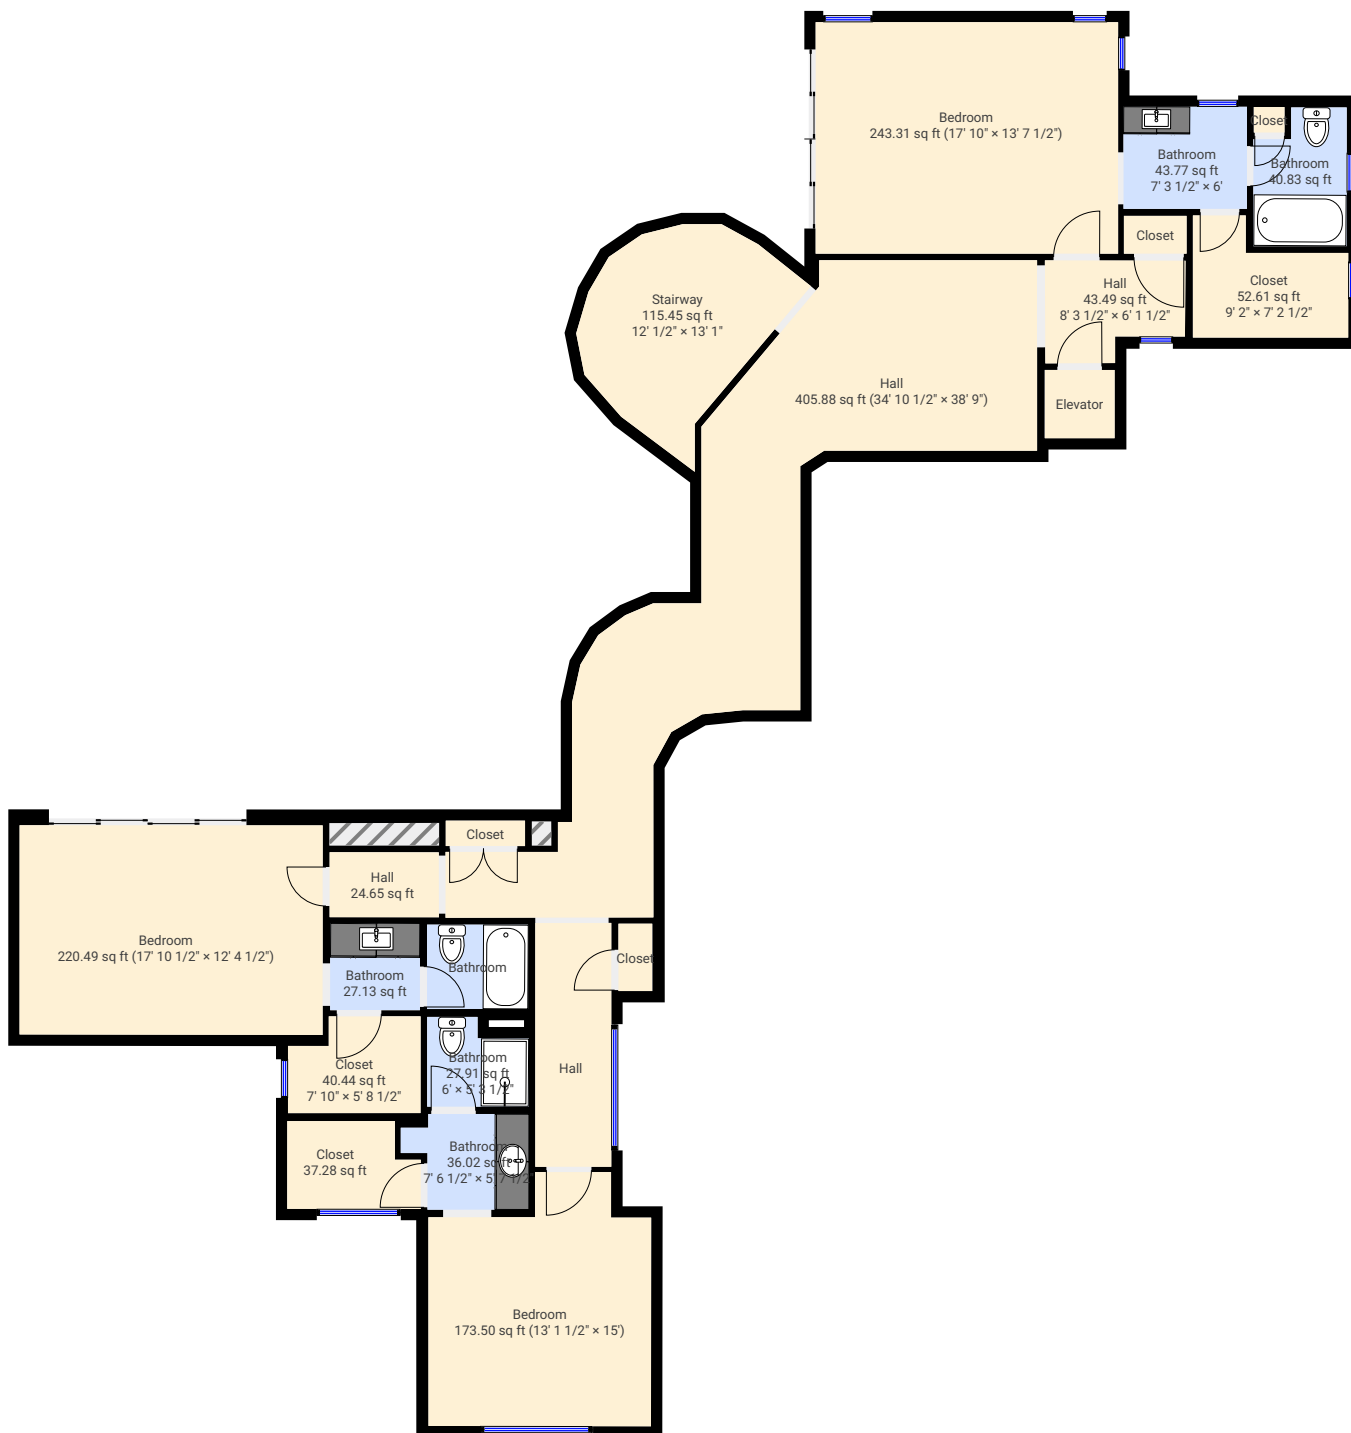

▼ 1st Floor

TOTAL AREA: 4370.86 sq ft • LIVING AREA: 3469.18 sq ft •

▼ 2nd Floor

TOTAL AREA: 1995.94 sq ft • LIVING AREA: 1995.94 sq ft •

▼ Basement • Level 1

TOTAL AREA: 2961.99 sq ft • LIVING AREA: 2323.01 sq ft •