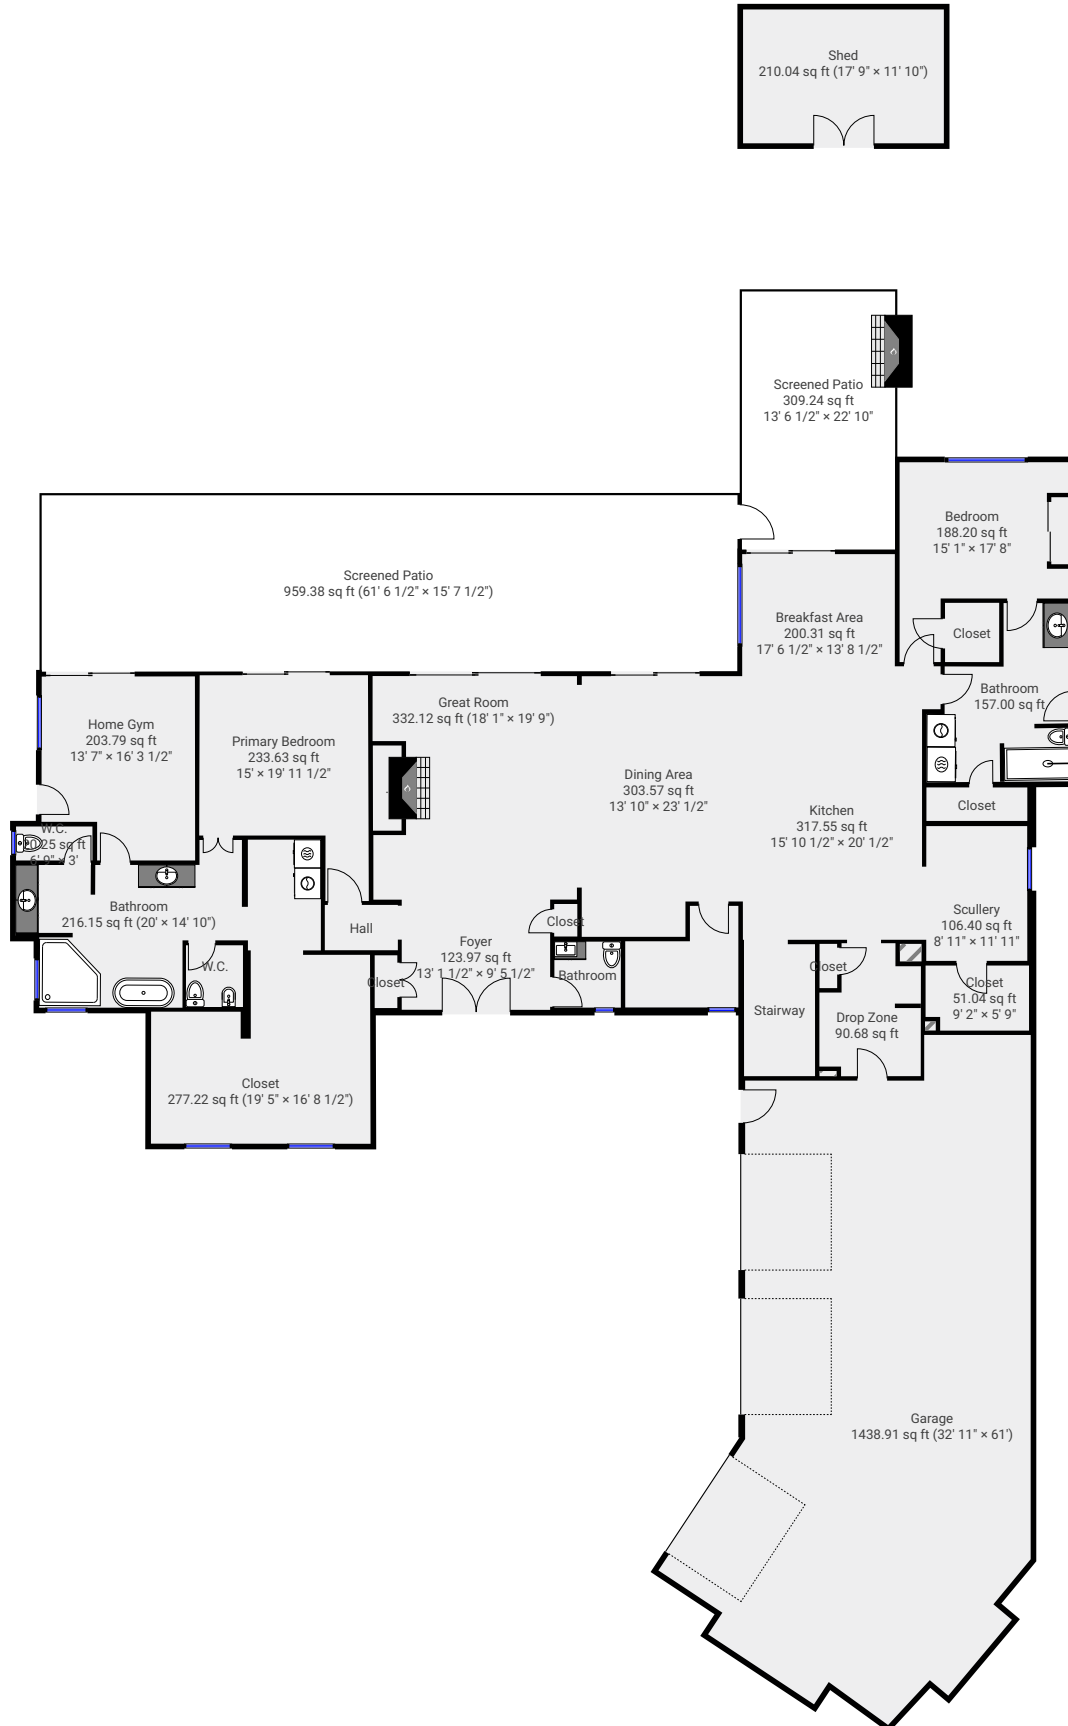

▼ 1st Floor

TOTAL AREA: 6567.50 sq ft • LIVING AREA: 3488.44 sq ft •

▼ 2nd Floor

TOTAL AREA: 2219.78 sq ft • LIVING AREA: 1914.31 sq ft •