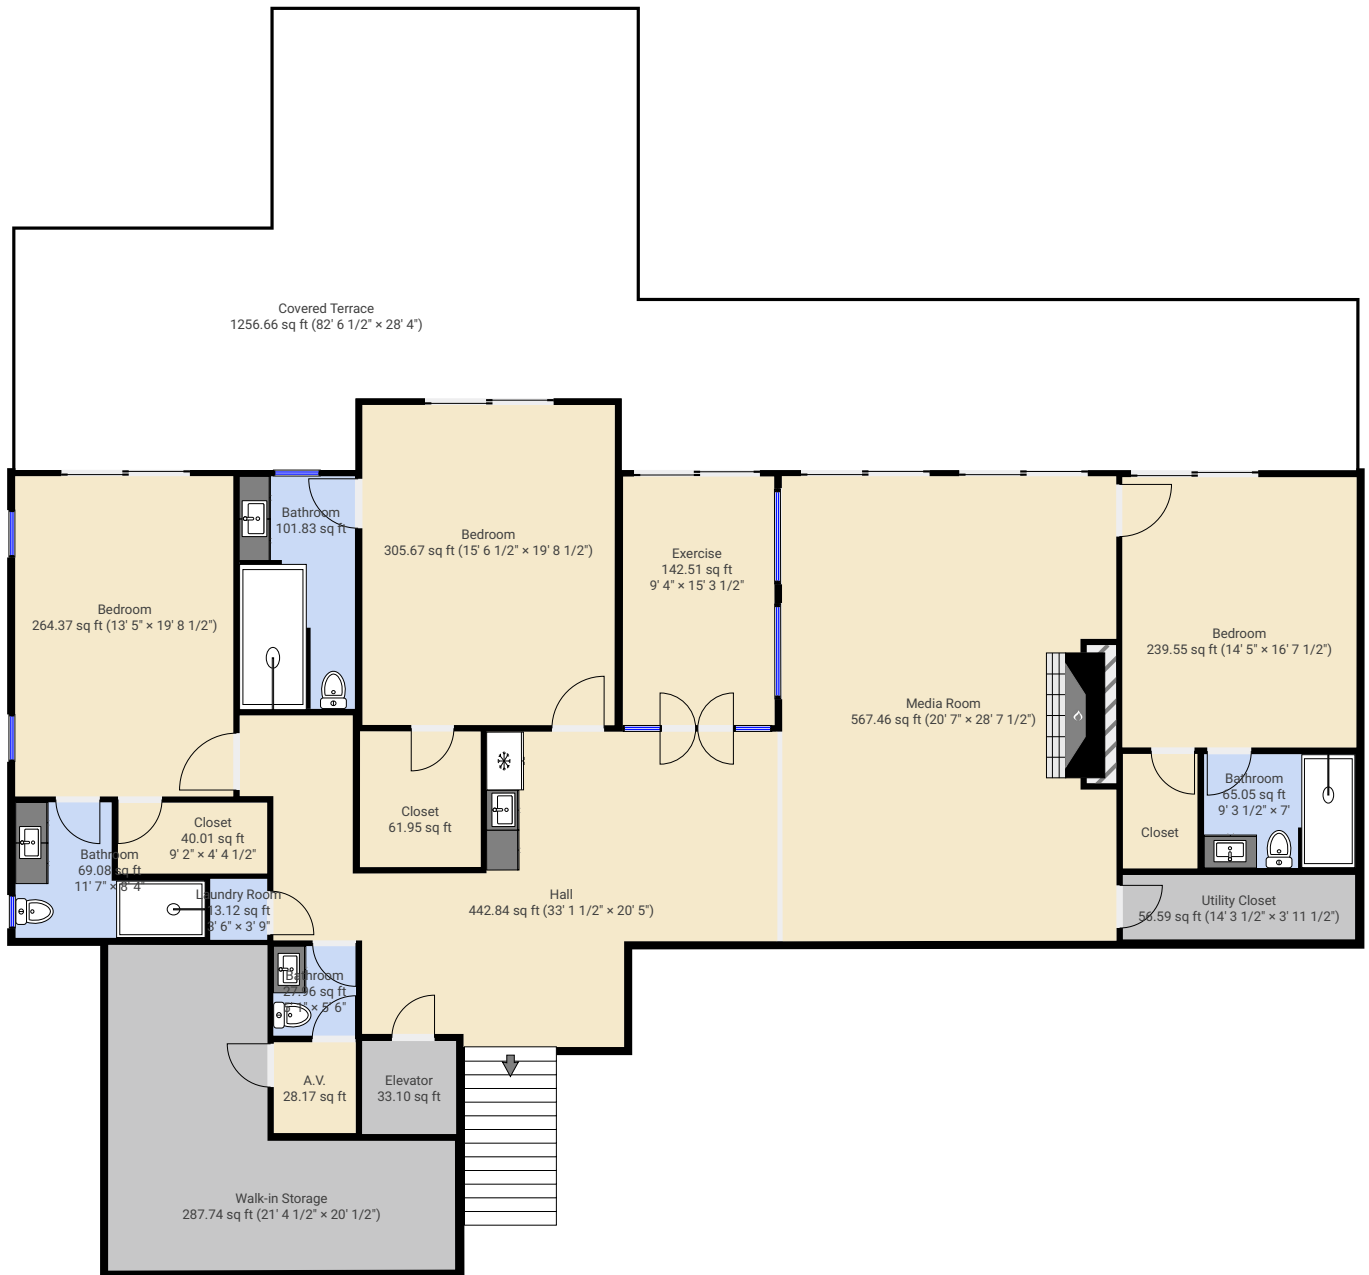

123 Saylor's Watch Ln. Mooresville, NC 28117

CREATED ON
2024-02-23

Total area 12414.36 sq ft	Floors 2
-------------------------------------	--------------------

▼ 1st Floor

TOTAL AREA: 8106.58 sq ft • LIVING AREA: 5005.99 sq ft •

123 Saylor's Watch Ln. Mooresville, NC 28117

TOTAL AREA: 12414.36 sq ft • LIVING AREA: 7753.78 sq ft • FLOORS: 2

▼ 1st Floor

Exterior Wall Thickness

6"

▼ 2nd Floor

TOTAL AREA: 4307.79 sq ft • LIVING AREA: 2747.79 sq ft •

123 Saylor's Watch Ln. Mooresville, NC 28117

TOTAL AREA: 12414.36 sq ft • LIVING AREA: 7753.78 sq ft • FLOORS: 2

▼ 2nd Floor

Exterior Wall Thickness

6"

123 Saylor's Watch Ln. Mooresville, NC 28117

TOTAL AREA: 12414.36 sq ft • LIVING AREA: 7753.78 sq ft • FLOORS: 2