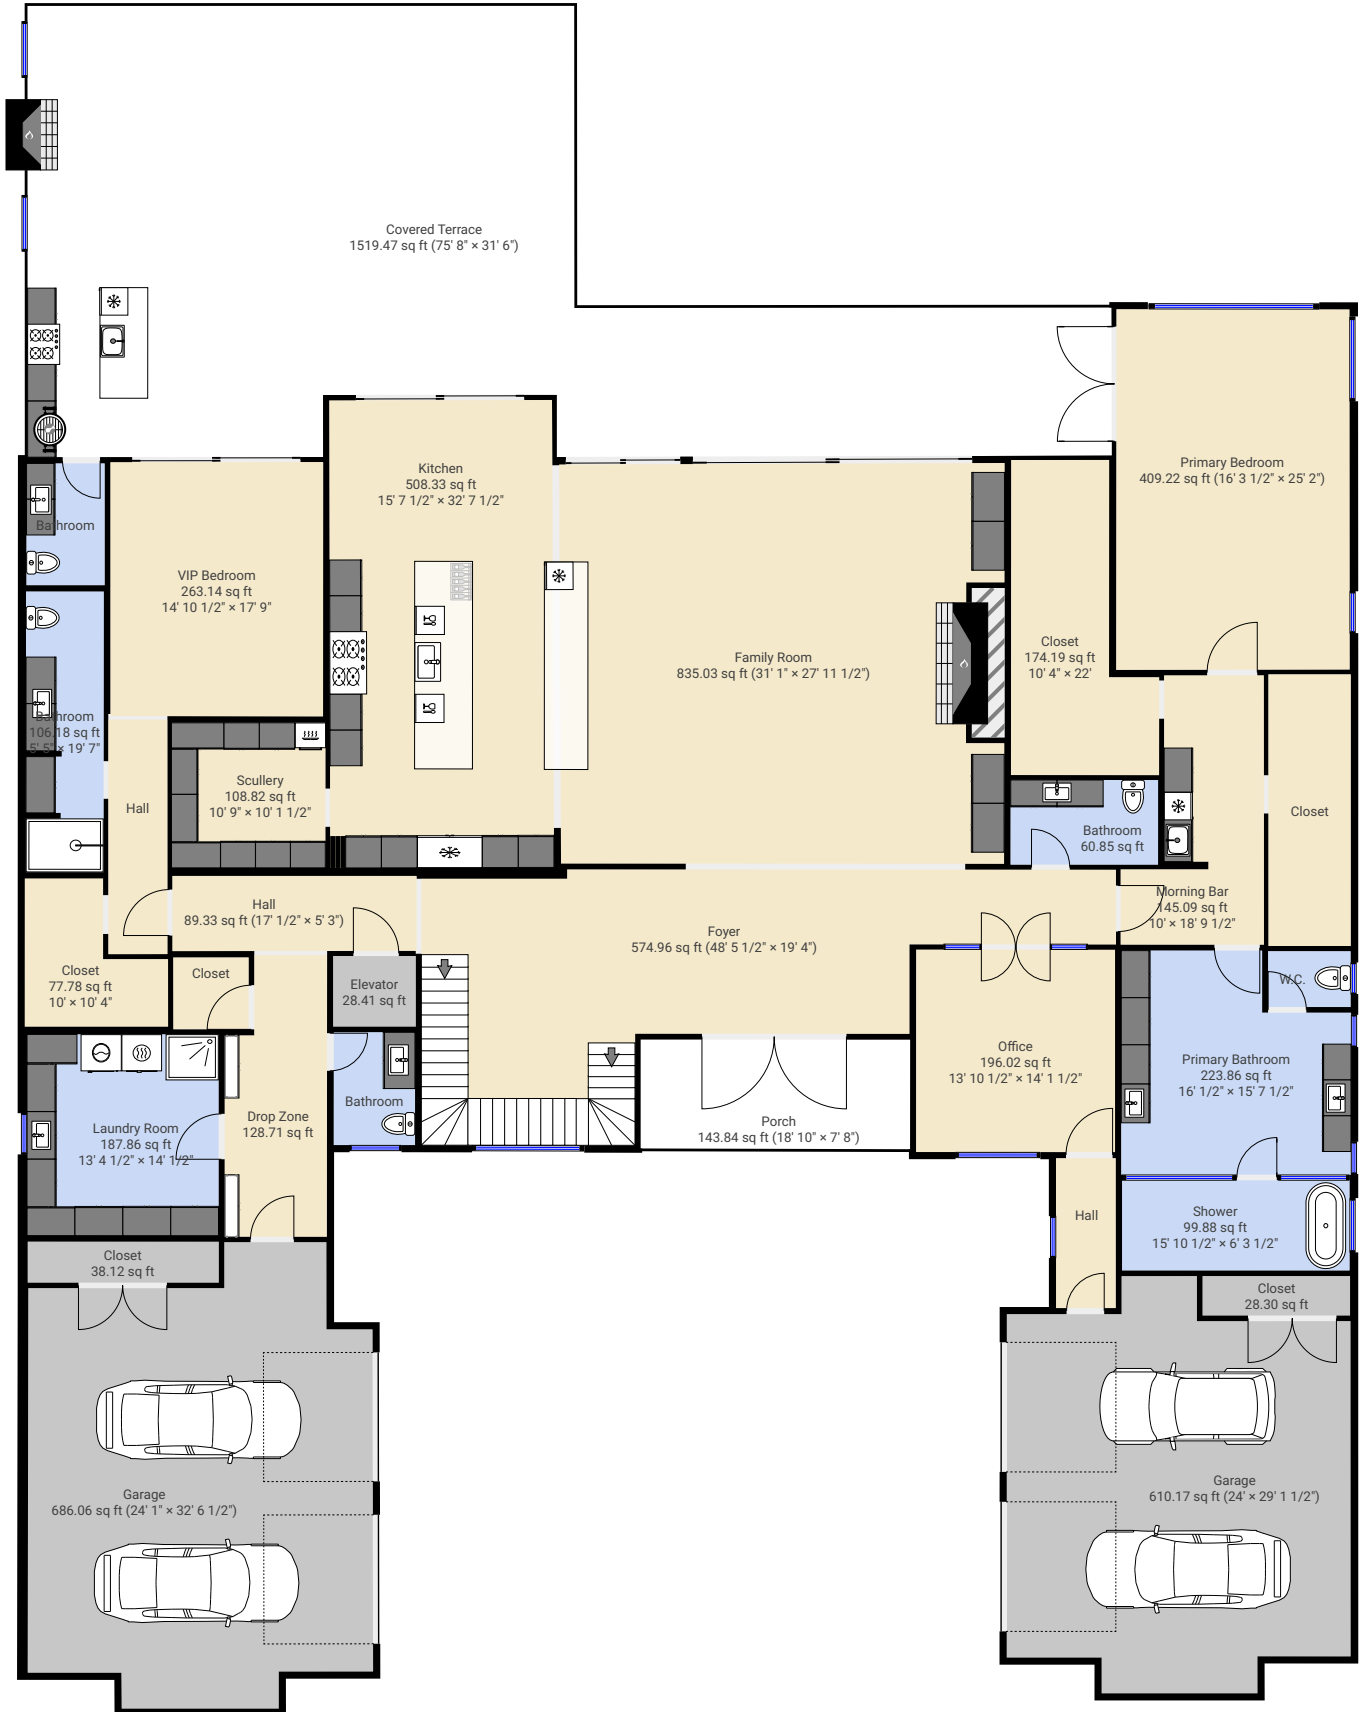

123 Saylor's Watch Ln. Mooresville, NC 28117

CREATED ON
2024-02-23

Total area 12414.36 sq ft	Floors 2
-------------------------------------	--------------------

▼ 1st Floor

TOTAL AREA: 8106.58 sq ft • LIVING AREA: 5005.99 sq ft •

123 Saylor's Watch Ln. Mooresville, NC 28117

TOTAL AREA: 12414.36 sq ft • LIVING AREA: 7753.78 sq ft • FLOORS: 2

▼ 1st Floor

Exterior Wall Thickness

6"

▼ 2nd Floor

TOTAL AREA: 4307.79 sq ft • LIVING AREA: 2747.79 sq ft •

123 Saylor's Watch Ln. Mooresville, NC 28117

TOTAL AREA: 12414.36 sq ft • LIVING AREA: 7753.78 sq ft • FLOORS: 2

▼ 2nd Floor

Exterior Wall Thickness

6"

123 Saylor's Watch Ln. Mooresville, NC 28117

TOTAL AREA: 12414.36 sq ft • LIVING AREA: 7753.78 sq ft • FLOORS: 2