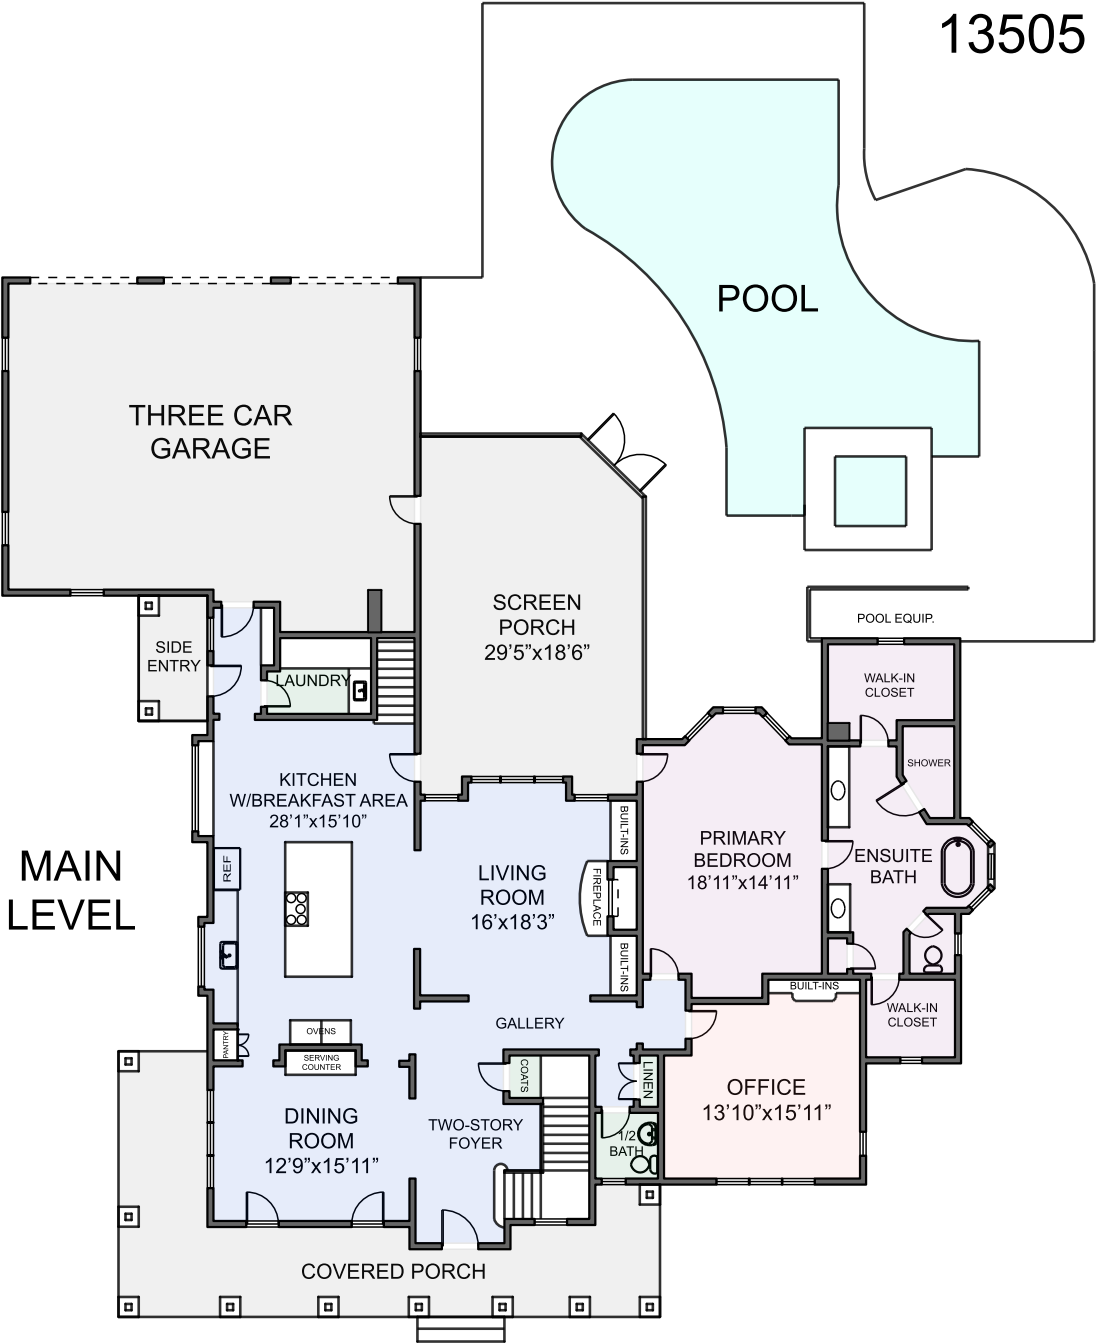

13505 Evening Primrose Dr., Davidson, NC 28036
FLOOR PLAN

*Measured 07/12/2024
Floor plan dimensions approximate and are not to be used to determine square footage.
Wall placement and features approximate. Some features may not be shown or represented.