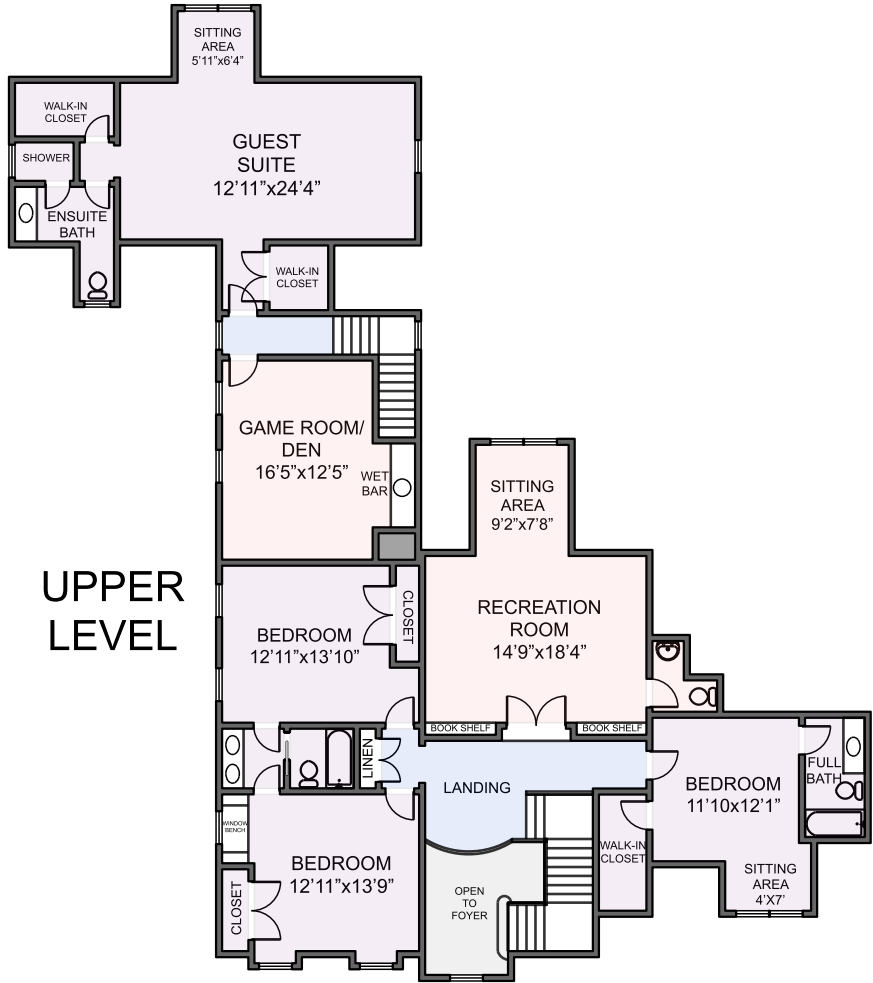

13505 Evening Primrose Dr., Davidson, NC 28036
FLOOR PLAN

*Measured 07/12/2024
Floor plan dimensions approximate and are not to be used to determine square footage.
Wall placement and features approximate. Some features may not be shown or represented.