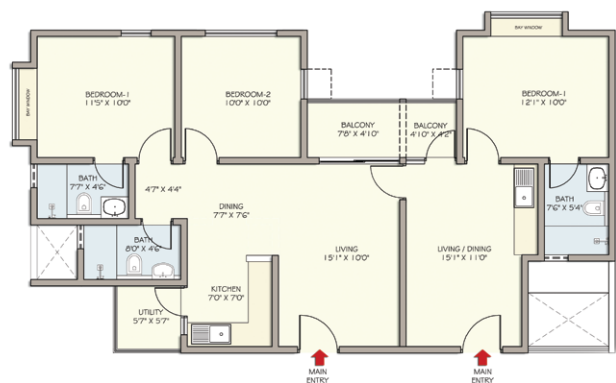

Carpet Area - 67 Sqm (721.18 sqft)
Balcony + Utility - 5.8 Sqm (62.43 Sqft)

3STD | 3-Bed (Standard)

Carpet Area - 89.4 Sqm (962.29 sqft)
Balcony + Utility - 7.6 Sqm (81.80 Sqft)

3PRE | 3-Bed (Premium)

Carpet Area - 111.9 Sqm (1204.48 sqft)
Balcony + Utility - 9 Sqm (96.87 Sqft)

3LUX | 2+1-Bed (Luxury)

Carpet Area - 88.81 Sqm (955.94 sqft)
Balcony + Utility - 7.45 Sqm (80.19 Sqft)

Visit Republic of Whitefield Sales & Marketing office for more details.
Republic of Whitefield, EPIP Zone, Whitefield, Bengaluru - 560 066