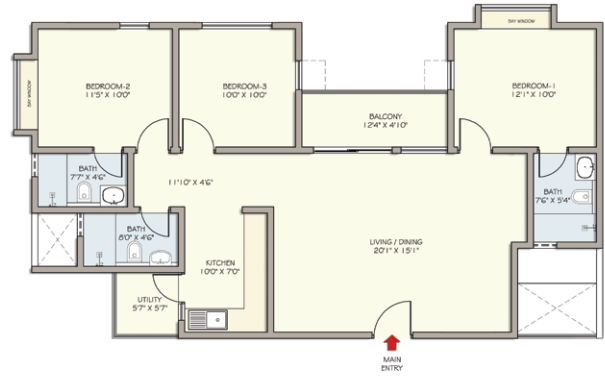

Health and Fitness

- Cycling Track
- Jogging Track
- Climbing Wall
- Aerobics Room
- Indoor Gym
- Outdoor Gym
- Semi - Olympic Size Indoor Swimming Pool
- Kids Pool and Jacuzzi

FLOOR PLANS

2LUX | 2-Bed (Luxury)

Carpet Area - 67 Sqm (721.18 sqft)
Balcony + Utility - 5.8 Sqm (62.43 Sqft)

3STD | 3-Bed (Standard)

Carpet Area - 89.4 Sqm (962.29 sqft)
Balcony + Utility - 7.6 Sqm (81.80 Sqft)

3PRE | 3-Bed (Premium)

Carpet Area - 111.9 Sqm (1204.48 sqft)
Balcony + Utility - 9 Sqm (96.87 Sqft)

3LUX | 2+1-Bed (Luxury)

Carpet Area - 88.81 Sqm (955.94 sqft)
Balcony + Utility - 7.45 Sqm (80.19 Sqft)

Visit Republic of Whitefield Sales & Marketing office for more details.
Republic of Whitefield, EPIP Zone, Whitefield, Bengaluru - 560 066