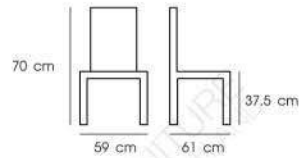

**PN92221GM/WD**

Dim. 54 x 46 x 81 cm  
 Packing 4 PCS / CTN  
 Ctn.Dim. 65 x 48 x 90 cm  
 1x20' 400 PCS  
 Material : Steel with Ash wood seat

Black

**PN92260PC/WD**

Dim. 48.5 x 48 x 77 cm  
 Packing 4 PCS / CTN  
 Ctn.Dim. 45 x 52 x 78 cm  
 1x20' 580 PCS  
 Material : Steel with plywood seat

Black

**PN92248PC/WD**  
 Dim. 59 x 61 x 70 cm  
 Packing 2 PCS / CTN  
 Ctn.Dim. 64 x 75 x 80 cm  
 1x20' 140 PCS  
 Material : Steel frame  
 with plywood seat and back

matt black with walnut veneer

**Handle**  
 Steel frame

**PN92249PC/WD**  
 Dim. 57.5 x 57 x 83 cm  
 Packing 2 PCS / CTN  
 Ctn.Dim. 59 x 59 x 95 cm  
 1x20' 160 PCS  
 Material : Steel frame  
 with plywood seat and back

matt black with walnut veneer

**PN92246PC/WD**  
 Dim. 46.5 x 50 x 80 cm  
 Packing 2 PCS / CTN  
 Ctn.Dim. 56 x 62 x 100 cm  
 1x20' 150 PCS  
 Material : Steel frame  
 with plywood seat and back