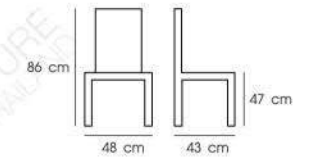

Grey

Dark Blue

**PN92235**

Dim. 48 x 43 x 86 cm  
 Packing 1 PC / CTN  
 Ctn.Dim. 61 x 47 x 48 cm  
 1x20' 188 PCS  
 Material : Foam with fabric cover / beech wooden legs

Brown

Green

Grey

**PN92153**