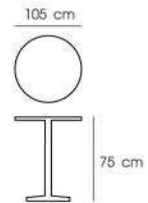

PNID94095

Dia. 105 x 75 cm
Packing 1 PC / CTN
Ctn.Dim. 110 x 110 x 80 cm
1x20' 28 PCS
Material : FIBERGLASS