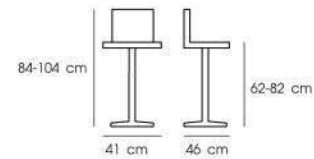

**PN92306**

Dim. 41 x 46 x 84-104 cm  
Packing 2 PCS / CTN  
Ctn.Dim. 50 x 47 x 41 cm  
1x20' 540 PCS  
Material : PU seat with  
chromed gas lift base

White

Silver

Black

Red

**PN92310**

Dim. 48 x 55 x 89-109 cm  
Packing 2 PCS / CTN  
Ctn.Dim. 54 x 46 x 43 cm  
1x20' 486 PCS  
Material : PU seat with  
chromed gas lift base