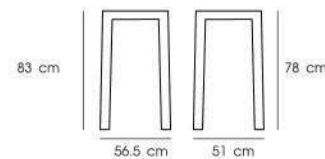

White

Black

**PN92126**

Dim. 56.5 x 51 x 83 cm  
Packing 4 PCS / CTN  
Ctn.Dim. 72 x 55 x 99 cm  
1x20' 264 PCS  
Material : Metal with powder coat

Red

White

Black

**PN92145PC**