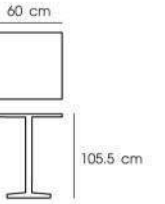

**PN9524-S80PC/WD**  
**PN9524-S80GM/WD**

Dim. 80 x 80 x 74 cm  
Packing 1 PC / CTN  
Ctn.Dim. 84 x 84 x 11 cm  
1x20' 333 PCS  
Material : Steel with elm wood top

Black  
PN9524-S80PC/WD

Gunmetal  
PN9524-S80GM/WD

**PN9524-S60PC/WD**  
**PN9524-S60GM/WD**

Dim. 60 x 60 x 74 cm  
Packing 1 PC / CTN  
Ctn.Dim. 64 x 84 x 11 cm  
1x20' 440 PCS  
Material : Steel with elm wood top

Black  
PN9524-S60PC/WD

Gunmetal  
PN9524-S60GM/WD

**PN94111PC**

Dim. 76 x 76 x 76.5 cm  
Packing 1 PC / CTN  
Ctn.Dim. 80 x 80 x 14 cm  
1x20' 300 PCS  
Material : Steel

Frost White

Frost Black

**PN94079PC**

Dim. 60 x 60 x 105.5 cm  
Packing 1 PC / CTN  
Ctn.Dim. 106 x 63 x 10 cm  
1x20' 405 PCS  
Material : Steel

Frost White

Frost Black

**PN9524-S60LGMWD**

Dim. 60 x 60 x 104 cm  
Packing 1 PC / CTN  
Ctn.Dim. 64 x 104 x 11 cm  
1x20' 360 PCS  
Material : Steel with elm wood top

Gunmetal