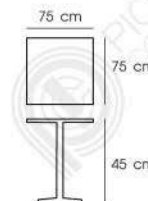

PN9101/1M

Dim. 110 x 65 x 73 cm
Packing 1 SET / 3 CTNS
Ctn.Dim. Top : 5.7 x 67.3 x 112.4 cm
Leg : 8.3 x 8.3 x 71.8 cm
Stand : 6.4 x 39.4 x 57.8 cm
1x20' 412 SET
Material : HPS top with metal leg

White / Black

PN9106/1M (90 cm) PN9107/1M (110 cm)

Dia. 90 x 73 cm / Dia. 110 x 73 cm
Packing 1 SET / 3 CTNS
Ctn.Dim. Top : 5.7 x 91.8 x 92.7 cm (90 cm)
Top : 5.7 x 112 x 112.5 cm (110 cm)
Leg : 8.3 x 8.3 x 71.8 cm
Stand : 6.4 x 43.2 x 43.2 cm
1x20' 371 SET
Material : HPS top with metal leg

White / Black

PN9108/1M

Dim. 75 x 75 x 73 cm
Packing 1 SET / 3 CTNS
Ctn.Dim. Top : 5.7 x 76.8 x 77.5 cm
Leg : 7.6 x 7.6 x 71.1 cm
Stand : 6.4 x 43.5 x 43.5 cm
1x20' 510 SET
Material : HPS top with metal leg

White / Black

PN9101

Dim. 110 x 65 x 75 cm
Packing 1 SET / 2 CTNS
Ctn.Dim. Top : 5.7 x 67.3 x 112.4 cm
Leg : 66.7 x 66.7 x 45.1 cm
1x20' 116 SET
Material : HPS top with ABS leg

White / Black

PN9106

Dia. 90 x 75 cm
Packing 1 SET / 2 CTNS
Ctn.Dim. Top : 5.7 x 91.8 x 92.7 cm
Leg : 66.7 x 66.7 x 45.1 cm
1x20' 113 SET
Material : HPS top with ABS leg

White / Black

PN9101S

Dim. 110 x 65 x 45 cm
Packing 1 SET / 2 CTNS
Ctn.Dim. Top : 5.7 x 67.3 x 112.4 cm
Leg : 66.7 x 66.7 x 45.1 cm
1x20' 116 SET
Material : HPS top with ABS leg

White / Black

PN9106S

Dia. 90 x 45 cm
Packing 1 SET / 2 CTNS
Ctn.Dim. Top : 5.7 x 91.8 x 92.7 cm
Leg : 66.7 x 66.7 x 45.1 cm
1x20' 113 SET
Material : HPS top with ABS leg

White / Black

PN9108

Dim. 75 x 75 x 75 cm
Packing 1 SET / 2 CTNS
Ctn.Dim. Top : 5.7 x 76.8 x 77.5 cm
Leg : 66.7 x 66.7 x 45.1 cm
1x20' 120 SET
Material : HPS top with ABS leg

White / Black

PN9108S

Dim. 75 x 75 x 45 cm
Packing 1 SET / 2 CTNS
Ctn.Dim. Top : 5.7 x 76.8 x 77.5 cm
Leg : 66.7 x 66.7 x 45.1 cm
1x20' 120 SET
Material : HPS top with ABS leg

White / Black