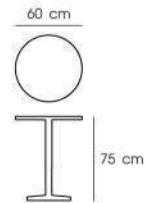

PN94108

Dia. 80 x 75 cm
Packing 1 PC / 3 CTNS
Ctn.Dim. Top : 83 x 83 x 4 cm
Leg : 14 x 14 x 62 cm
Stand : 51 x 51 x 8.5 cm
1x20' 420 PCS
Material : MDF top with powder coat metal legs

White / Black

PN94109

Dia. 60 x 75 cm
Packing 1 PC / 3 CTNS
Ctn.Dim. Top : 63 x 63 x 4 cm
Leg : 14 x 14 x 62 cm
Stand : 51 x 51 x 8.5 cm
1x20' 520 PCS
Material : MDF top with powder coat metal legs

White / Black

PN94009

Dia. 50 x 50 cm
Packing 1 PC / CTN
Ctn.Dim. 52 x 52 x 53 cm
1x20' 181 PCS
Material : FIBERGLASS

PN94002

Dia. 60 x 73 cm
Packing 1 PC / CTN
Ctn.Dim. 63.5 x 63.5 x 74.9 cm
1x20' 86 PCS
Material : FIBERGLASS

PN94050

Dia. 70 x 73.5 cm
Packing 1 PC / CTN
Ctn.Dim. 75.5 x 76 x 79 cm
1x20' 57 PCS
Material : FIBERGLASS