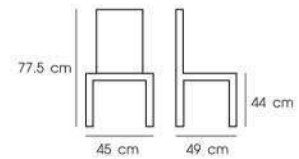

**PN9074**

Dim. 67 x 60.5 x 77 cm  
 Packing 4 PCS / CTN  
 Ctn.Dim. 64.8 x 67.3 x 115.6 cm  
 1x20' 204 PCS  
 Material : PP

White / Gray / Green / Orange

**PN9213**

Dim. 43.5 x 51.5 x 78 cm  
 Packing 4 PCS / BND  
 Bnd.Dim. 44 x 60 x 93.3 cm  
 1x20' 528 PCS  
 Material : PP

**PN9098**

Dim. 58.5 x 54.5 x 71.5 cm  
 Packing 4 PCS / BND  
 Bnd.Dim. 59 x 65 x 105 cm  
 1x20' 504 PCS  
 Material : ABS

White / Black / Green / Red

**PN9132**

Dim. 45 x 49 x 77.5 cm  
Packing 4 SET / CTN  
Ctn.Dim. 71.1 x 101.6 x 50.8 cm  
1x20' 280 SET  
Material : PP

White | Blue / White | Green / White | Orange / White | Red

**PN9132/1**

Dim. 45 x 49 x 77.5 cm  
Packing 4 SET / CTN  
Ctn.Dim. 71.1 x 101.6 x 50.8 cm  
1x20' 280 SET  
Material : PP

Brown | Grey / Brown | Brown / Blue | Blue / Brown | Green / Yellow | Yellow

**PN9132/2**

Dim. 45 x 49 x 77.5 cm  
Packing 4 SET / CTN  
Ctn.Dim. 71.1 x 101.6 x 50.8 cm  
1x20' 280 SET  
Material : PP

Grey | White / Charcoal | White / Brown | White / Green | White

PNG9171

PNG9172

PNG9173