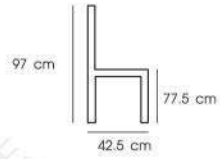

PN92131PC
PN92131GM
Dim. 42.5 x 42.5 x 97 cm
Packing 4 PCS / CTN
Ctn.Dim. 47 x 48 x 122 cm
1x20' 380 PCS
Material : Steel

PN92131PC/WD
PN92131GM/WD
Dim. 42.5 x 42.5 x 97 cm
Packing 4 PCS / CTN
Ctn.Dim. 47 x 48 x 122 cm
1x20' 380 PCS
Material : Steel with elm wood seat

PN92132PCWD-H66
PN92132GMWD-H66
Dim. 41 x 41 x 83 cm
Packing 4 PCS / CTN
Ctn.Dim. 47 x 48 x 122 cm
1x20' 380 PCS
Material : Steel with rubber wood seat

PN92132PC
PN92132GM
PN92132CP
Dim. 43.5 x 43.5 x 96.5 cm
Packing 4 PCS / CTN
Ctn.Dim. 47 x 48 x 122 cm
1x20' 380 PCS
Material : Steel

PN92132PC/WD
PN92132GM/WD
Dim. 43.5 x 43.5 x 96.5 cm
Packing 4 PCS / CTN
Ctn.Dim. 47 x 48 x 122 cm
1x20' 380 PCS
Material : Steel with rubber wood seat