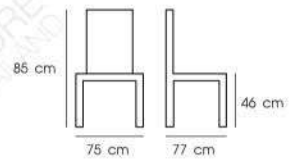

PN92025PU

Dim. 75 x 77 x 85 cm
Packing 1 PC / CTN
Ctn.Dim. 79 x 76.5 x 76.5 cm
1x20' 56 PCS
Material : PU with stainless steel base

Black

White

PN92025

Dim. 75 x 77 x 85 cm
Packing 1 PC / CTN
Ctn.Dim. 79 x 76.5 x 76.5 cm
1x20' 56 PCS
Material : Jeans fabric with stainless steel base

Blue (Jeans)

PN92025/1PU

Dim. 56.5 x 62 x 44 cm
Packing 1 PC / CTN
Ctn.Dim. 58.4 x 66 x 47 cm
1x20' 143 PCS
Material : PU with stainless steel base

PN92025/1

Dim. 56.5 x 62 x 44 cm
Packing 1 PC / CTN
Ctn.Dim. 58.4 x 66 x 47 cm
1x20' 143 PCS
Material : Jeans fabric with stainless steel base

PN92025

PN9701PU

Dim. 150 x 50 x 78 cm
Packing 1 PC / CTN
Ctn.Dim. 154 x 77 x 78 cm
1x20' 30 PCS
Material : PU with stainless steel base

PN9701

Dim. 150 x 50 x 78 cm
Packing 1 PC / CTN
Ctn.Dim. 151 x 76 x 76 cm
1x20' 30 PCS
Material : Jeans fabric with stainless steel base