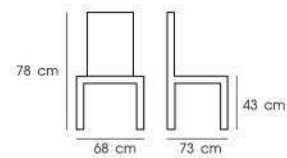

PN92073

Dim. 73 x 74 x 83 cm
Packing 1 PC / CTN
Ctn.Dim. 76 x 77 x 55 cm
1x20' 85 PCS
Material : Birch wood legs fabric 100% polyester and sponge polyurethane foam

PN92074

Dim. 68 x 75 x 81 cm
Packing 1 PC / CTN
Ctn.Dim. 74 x 74 x 62 cm
1x20' 80 PCS
Material : Birch wood legs fabric 100% polyester and sponge polyurethane foam.

PN92075

Dim. 68 x 73 x 78 cm
Packing 1 PC / CTN
Ctn.Dim. 72 x 75 x 66 cm
1x20' 75 PCS
Material : Birch wood legs fabric 100% polyester and sponge polyurethane foam.

PN92245/WD

Dim. 57 x 57 x 73 cm
Packing 1 PC / CTN
Ctn.Dim. 57 x 57 x 31 cm
1x20' 260 PCS
Material : Foam with fabric cover / beech wooden legs

PN92254

Dim. 51 x 52 x 81 cm
Packing 2 PCS / CTN
Ctn.Dim. 67 x 58 x 57 cm
1x20' 242 PCS
Material : Fabric + PU back + tube powder coated black