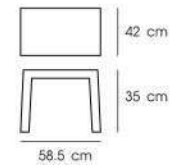

PN92098

Dim. 58.5 x 42 x 35 cm
Packing 1 PC / CTN
Ctn.Dim. 52.7 x 52.7 x 34.9 cm
1x20' 278 PCS
Material : FIBERGLASS