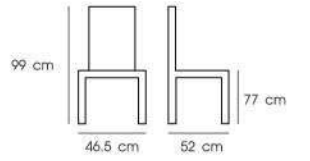

PN92311
Dim. 44 x 50 x 96-116.5 cm
Packing 2 PCS / CTN
Ctn.Dim. 52 x 47 x 46 cm
1x20' 460 PCS
Material : Fabric seat
with chromed gas lift base

PN9289

Dia. 35.5 x 74.5 cm
Packing 2 PCS / CTN
Ctn.Dim. 39 x 76.5 x 78 cm
1x20' 216 PCS
Material : Poly Carbonate

PN9292

Dim. 46.5 x 52 x 99 cm
Packing 4 PCS / CTN
Ctn.Dim. 56 x 49 x 82 cm
1x20' 460 PCS
Material : PP seat
with metal chromed leg

PN9293

Dim. 45.5 x 49.5 x 86.5 cm
Packing 4 PCS / CTN
Ctn.Dim. 53 x 48 x 82 cm
1x20' 500 PCS
Material : PP seat + PU cushion
with metal chromed leg

PN92084

Dim. 48.5 x 46 x 85.5 cm
Packing 2 PCS / CTN
Ctn.Dim. 47 x 53.3 x 85.1 cm
1x20' 242 PCS
Material : PP seat + Fabric cushion
with metal chromed leg

White/Gray

White/red