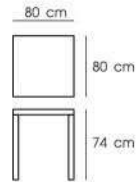

**PN92252PC/WD**  
 Dim. 49 x 48 x 85.5 cm  
 Packing 2 PCS / 4 CTNS  
 Ctn.Dim. 68 x 59 x 95 cm  
 1x20' 280 PCS  
 Material : Veneer backrest  
 & seat with steel frame powder coating

steel with veneer backrest & seat

White

Black

**PN94136PC/WD  
 PN94136GM/WD**

Dim. 60 x 60 x 103 cm  
 Packing 1 PC / CTN  
 Ctn.Dim. 64 x 104 x 11 cm  
 1x20' 356 PCS  
 Material : Steel with elm wood top

Black  
 PN94136PC/WD

Gunmetal  
 PN94136GM/WD

**PN9524-Q120PCWD**  
**PN9524-Q120GMWD**

Dim. 80 x 120 x 77 cm  
Packing 1 PC / CTN  
Ctn.Dim. 84 x 124 x 11 cm  
1x20' 226 PCS  
Material : Steel with elm wood top

Black  
PN9524-Q120PCWD

Gunmetal  
PN9524-Q120GMWD

**PN9524-S80PC/WD**  
**PN9524-S80GM/WD**

Dim. 80 x 80 x 74 cm  
Packing 1 PC / CTN  
Ctn.Dim. 84 x 84 x 11 cm  
1x20' 333 PCS  
Material : Steel with elm wood top

Black  
PN9524-S80PC/WD

Gunmetal  
PN9524-S80GM/WD