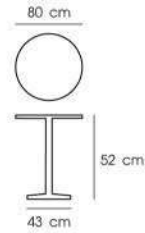

PN94041

Dim. 80 x 52 cm
Packing 1 PC / CTN
Ctn.Dim. 87 x 87 x 62.2 cm
1x20' 57 PCS
Material : FIBERGLASS

PN92015

Dim. 47 x 38 x 55 cm
Packing 1 PC / CTN
Ctn.Dim. 54 x 45.7 x 62 cm
1x20' 170 PCS
Material : FIBERGLASS

PN92112

Dim. 60 x 40 x 29.5 cm
Packing 1 PC / CTN
Ctn.Dim. 43 x 63 x 33 cm
1x20' 302 PCS
Material : FIBERGLASS

PN9091

Dim. 53.5 x 51 x 88 cm
Packing 4 SETS / CTN
Ctn.Dim. 42.5 x 48.3 x 98.4 cm
1x20' 576 SET
Material : PP with Metal Chrome Legs