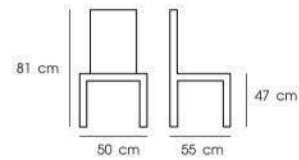

PN92244/WD

Dim. 50 x 55 x 81 cm
Packing 1 PC / CTN
Ctn.Dim. 51 x 51 x 28 cm
1x20' 360 PCS
Material : Foam with PU cover
/ beech wooden legs

Brown

Dark Gray

PN92236PU

Dim. 48 x 54 x 82 cm
Packing 2 PCS / CTN
Ctn.Dim. 50 x 55 x 60 cm
1x20' 314 PCS
Material : Wooden board
with PU cover / metal legs

PN92255

Dim. 64.5 x 59 x 77.5 cm
Packing 1 PC / CTN
Ctn.Dim. 65 x 60 x 79 cm
1x20' 85 PCS
Material : Steel and plywood frame
with Fabric cushion

**PN92231
PN92231PU**

Dim. 42 x 45 x 78 cm
Packing 2 PCS / CTN
Ctn.Dim. 52 x 52 x 55 cm
1x20' 356 PCS
Material : Fabric, PU Cover
with tube powder coated black