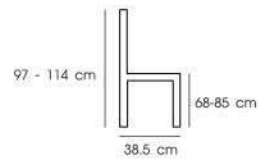

PN92119PC/WD
PN92119GM/WD
Dim. 34.5 x 34.5 x 46-64 cm
Packing 2 PCS / CTN
Ctn.Dim. 38 x 37 x 48 cm
1x20' 770 PCS
Material : Steel with elm wood seat

PN92119PCWD-H67
PN92119GMWD-H67
Dim. 36.5 x 36.5 x 66-83 cm
Packing 2 PCS / CTN
Ctn.Dim. 42 x 42 x 79 cm
1x20' 374 PCS
Material : Steel with elm wood seat

PN92138PC/WD
PN92138GM/WD
Dim. 38.5 x 38.5 x 68-85 cm
Packing 2 PCS / CTN
Ctn.Dim. 46 x 46 x 82 cm
1x20' 300 PCS
Material : Steel with elm wood seat

PN92139PC/WD
PN92139GM/WD
Dim. 38.5 x 38.5 x 97-114 cm
Packing 2 PCS / CTN
Ctn.Dim. 46 x 46 x 82 cm
1x20' 300 PCS
Material : Steel with elm wood seat

PN92119PC
Dim. 36.5 x 36.5 x 47-65 cm
Packing 1 PC / CTN
Ctn.Dim. 38 x 38 x 48 cm
1x20' 371 PCS
Material : Steel

PN92189PC
PN92189GM
Dim. 113 x 47 x 86 cm
Packing 1 PC / CTN
Ctn.Dim. 110 x 54 x 22 cm
1x20' 198 PCS
Material : Steel with elm wood seat

PN92190PC
PN92190GM
Dim. 113 x 47 x 46 cm
Packing 1 PC / CTN
Ctn.Dim. 110 x 54 x 11 cm
1x20' 400 PCS
Material : Steel with elm wood seat