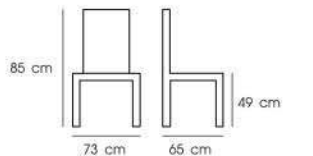

Dim. 73 x 65 x 85 cm  
 Packing 2 PCS / CTN  
 Ctn.Dim. 64.8 x 73 x 58.4 cm  
 1x20' 190 PCS  
 Material : Fabric cushion with wooden leg

Black

White

Brown

**PN92244/WD**

Dim. 50 x 55 x 81 cm  
 Packing 1 PC / CTN  
 Ctn.Dim. 51 x 51 x 28 cm  
 1x20' 360 PCS  
 Material : Foam with PU cover  
 / beech wooden legs