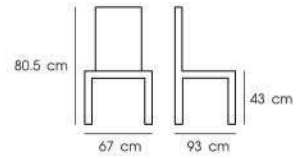

PN92072

Dim. 67 x 93 x 80.5 cm
Packing 2 PCS / 2 CTNS
Ctn.Dim.
Bx 1 : 68 x 92 x 64
Bx 2 : 68 x 58 x 22 (L shape)
1x20' 80 PCS
Material : Foam with fabric cover / metal legs

PN92071

Dim. 66 x 77 x 87 cm
Packing 1 PC / CTN
Ctn.Dim. 67 x 54 x 48 cm
1x20' 150 PCS
Material : Foam with fabric cover / metal legs

PN92071/1

Dim. 50 x 41 x 39 cm
Packing 1 PC / CTN
Ctn.Dim. 51 x 43 x 17 cm
1x20' 705 PCS
Material : Foam with fabric cover / metal legs

Dark Grey

Grey

PN92031

Dim. 75 x 56 x 89 cm
Packing 1 PC / CTN
Ctn.Dim. 80 x 76 x 66 cm
1x20' 68 PCS
Material : Sponge with fabric cover / PU cover / iron printing legs

PN92031/2

Dim. 145 x 57 x 88 cm
Packing 1 PC / 2 CTNS
Ctn.Dim.
Bx Body : 72.5 x 33.5 x 19.5 cm
Bx Leg : 149 x 89 x 68 cm
1x20' 28 PCS
Material : Sponge with fabric cover / PU cover / iron printing legs