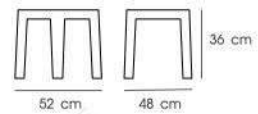

PN9138

Dim 36 x 40 x 29.5 cm
Packing 12 PCS / BND
Bnd.Dim. 40 x 40 x 60 cm
1x20' 6300 PCS
Material : PP

White / Blue / Green / Orange / Pink
○ ● ● ● ●

PN9094

Dim 48 x 52 x 36 cm
Packing 12 PCS / BND
Bnd.Dim. 48 x 52.1 x 71.1 cm
1x20' 3300 PCS
Material : PP

White / Blue / Green / Orange / Pink
○ ● ● ● ●

PN9095

Dim 51 x 56 x 44 cm
Packing 6 PCS / BND
Bnd.Dim. 53 x 53 x 59 cm
1x20' 1650 PCS
Material : PP

White / Blue / Green / Orange / Pink
○ ● ● ● ●

PN9096

Dia. 32 x 44 cm
Packing 12 PCS / CTN
Ctn.Dim. 33.7 x 45.1 x 80.6 cm
1x20' 2832 PCS
Material : PP

White / Blue / Green / Orange / Pink
○ ● ● ● ●

PN9096/2

Dia. 32 x 45 cm
Packing 12 PCS / CTN
Ctn.Dim. 33.7 x 45.1 x 73.7 cm
1x20' 3096 PCS
Material : PP

White / Blue / Green / Orange / Pink
○ ● ● ● ●