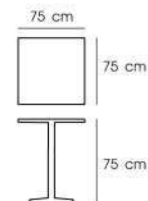

PN9101/1M

Dim. 110 x 65 x 73 cm
Packing 1 SET / 3 CTNS
Ctn.Dim. Top : 5.7 x 67.3 x 112.4 cm
Leg : 8.3 x 8.3 x 71.8 cm
Stand : 6.4 x 39.4 x 57.8 cm
1x20' 412 SET
Material : HPS top with metal leg

White / Black

PN9106/1M (90 cm) PN9107/1M (110 cm)

Dia. 90 x 73 cm / Dia. 110 x 73 cm
Packing 1 SET / 3 CTNS
Ctn.Dim. Top : 5.7 x 91.8 x 92.7 cm (90 cm)
Top : 5.7 x 112 x 112.5 cm (110 cm)
Leg : 8.3 x 8.3 x 71.8 cm
Stand : 6.4 x 43.2 x 43.2 cm
1x20' 371 SET
Material : HPS top with metal leg

White / Black

PN9108/1M

Dim. 75 x 75 x 73 cm
Packing 1 SET / 3 CTNS
Ctn.Dim. Top : 5.7 x 76.8 x 77.5 cm
Leg : 7.6 x 7.6 x 71.1 cm
Stand : 6.4 x 43.5 x 43.5 cm
1x20' 510 SET
Material : HPS top with metal leg

White / Black

PN9101

Dim. 110 x 65 x 75 cm
Packing 1 SET / 2 CTNS
Ctn.Dim. Top : 5.7 x 67.3 x 112.4 cm
Leg : 66.7 x 66.7 x 45.1 cm
1x20' 116 SET
Material : HPS top with ABS leg

White / Black

PN9106

Dia. 90 x 75 cm
Packing 1 SET / 2 CTNS
Ctn.Dim. Top : 5.7 x 91.8 x 92.7 cm
Leg : 66.7 x 66.7 x 45.1 cm
1x20' 113 SET
Material : HPS top with ABS leg

White / Black

PN9101S

Dim. 110 x 65 x 45 cm
Packing 1 SET / 2 CTNS
Ctn.Dim. Top : 5.7 x 67.3 x 112.4 cm
Leg : 66.7 x 66.7 x 45.1 cm
1x20' 116 SET
Material : HPS top with ABS leg

White / Black

PN9106S

Dia. 90 x 45 cm
Packing 1 SET / 2 CTNS
Ctn.Dim. Top : 5.7 x 91.8 x 92.7 cm
Leg : 66.7 x 66.7 x 45.1 cm
1x20' 113 SET
Material : HPS top with ABS leg

White / Black

PN9108

Dim. 75 x 75 x 75 cm
Packing 1 SET / 2 CTNS
Ctn.Dim. Top : 5.7 x 76.8 x 77.5 cm
Leg : 66.7 x 66.7 x 45.1 cm
1x20' 120 SET
Material : HPS top with ABS leg

White / Black

PN9108S

Dim. 75 x 75 x 45 cm
Packing 1 SET / 2 CTNS
Ctn.Dim. Top : 5.7 x 76.8 x 77.5 cm
Leg : 66.7 x 66.7 x 45.1 cm
1x20' 120 SET
Material : HPS top with ABS leg

White / Black