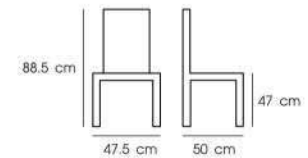

**PN9276PC**

Dim. 40 x 52.5 x 84.5 cm  
Packing 2 PCS / CTN  
Ctn.Dim. 43 x 59 x 94 cm  
1x20' 220 PCS  
Material : Steel

White

Grey

Black

Red

**PN92256AL/AT**

Dim. 47 x 53 x 92 cm  
Packing 4 PCS / CTN  
Ctn.Dim. 137 x 76 x 51 cm  
1x20' 200 PCS  
Material : Aluminium  
with Antique color

White Black Blue

**PN92257AL/AT**

Dim. 51.5 x 58 x 85.5 cm  
Packing 4 PCS / CTN  
Ctn.Dim. 137 x 71 x 54 cm  
1x20' 200 PCS  
Material : Aluminium  
with Antique color

White Black Blue

**PN92258AL/AT**

Dim. 60 x 53 x 85.5 cm  
Packing 2 PCS / CTN  
Ctn.Dim. 70 x 50 x 53 cm  
1x20' 280 PCS  
Material : Aluminium  
with Antique color

White Black Blue

**PN92196AL/AT**

Dim. 47.5 x 50 x 88.5 cm  
Packing 4 PCS / CTN  
Ctn.Dim. 136 x 56 x 71 cm  
1x20' 200 PCS  
Material : Aluminium  
with elm wood seat

White Black Blue

**PN94014AL/AT**

Dim. 60 x 75 cm  
Packing 1 PC / CTN  
Ctn.Dim. 64 x 64 x 13 cm  
1x20' 490 PCS  
Material : Aluminium  
with Antique color

White Black Blue

**PN92137AT**

Dim. 38 x 38 x 45 cm  
Packing 4 PCS / CTN  
Ctn.Dim. 44 x 95,5 x 44 cm  
1x20' 560 PCS  
Material : Steel

White

Black

Blue

**PN92137AT-H76**

Dim. 40 x 40 x 76 cm  
Packing 4 PCS / CTN  
Ctn.Dim. 46 x 130 x 46 cm  
1x20' 380 PCS  
Material : Steel