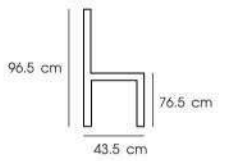

White  
 PN92132PCWD-H66

Gunmetal  
 PN92132GMWD-H66

**PN92132PC**  
**PN92132GM**  
**PN92132CP**  
 Dim. 43.5 x 43.5 x 96.5 cm  
 Packing 4 PCS / CTN  
 Ctn.Dim. 47 x 48 x 122 cm  
 1x20' 380 PCS  
 Material : Steel

White  
 PN92132PC / Powder Coat

Black / F-Black  
 PN92132GM

Gunmetal  
 PN92132GM

Copper  
 PN92132CP

**PN92132PC/WD**  
**PN92132GM/WD**  
 Dim. 43.5 x 43.5 x 96.5 cm  
 Packing 4 PCS / CTN  
 Ctn.Dim. 47 x 48 x 122 cm  
 1x20' 380 PCS  
 Material : Steel with rubber wood seat

White  
 PN92132PC/WD / Powder Coat

Grey  
 PN92132GM/WD

Black / F - Black  
 PN92132PC/WD / Powder Coat

Gunmetal  
 PN92132GM/WD

**PN9276**

Dim. 40 x 52.5 x 84.5 cm  
Packing 2 PCS / CTN  
Ctn.Dim. 43 x 59 x 94 cm  
1x20' 220 PCS  
Material : Stainless steel