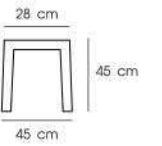

PN9334B

Dia. 40 x 45 cm
Packing 6 PCS / CTN
Ctn.Dim. 41.9 x 41.9 x 79.4 cm
1x20' 1248 PCS
Material : PP

PN9134

Dia. 45 x 45 cm
Packing 6 PCS / CTN
Ctn.Dim. 47 x 47 x 133.4 cm
1x20' 588 PCS
Material : PP