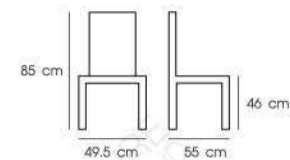

White | Blue / White | Green / White | Orange / White | Red

**PN9132/1**

Dim. 45 x 49 x 77.5 cm  
Packing 4 SET / CTN  
Ctn.Dim. 71.1 x 101.6 x 50.8 cm  
1x20' 280 SET  
Material : PP

Brown | Grey / Brown | Brown / Blue | Blue / Brown | Green / Yellow | Yellow

**PN9132/2**

Dim. 45 x 49 x 77.5 cm  
Packing 4 SET / CTN  
Ctn.Dim. 71.1 x 101.6 x 50.8 cm  
1x20' 280 SET  
Material : PP

Grey | White / Charcoal | White / Brown | White / Green | White

PNG9171

PNG9172

PNG9173

PNG9174

PNG9175

PNG9176

White / Charcoal / Green / Orange

**PNG9171**

Dim. 49.5 x 55 x 85 cm  
 Packing 4 PCS / BND  
 Bnd.Dim. 50.8 x 69.2 x 99.7 cm  
 1x20' 420 PCS  
 Material : PP

**PNG9172**

Dim. 56 x 56 x 85 cm  
 Packing 4 PCS / BND  
 Bnd.Dim. 58.4 x 71.1 x 99.7 cm  
 1x20' 336 PCS  
 Material : PP

**PNG9173**

Dim. 49.5 x 55 x 85 cm  
 Packing 4 PCS / BND  
 Bnd.Dim. 50.8 x 69.2 x 99.7 cm  
 1x20' 420 PCS  
 Material : PP

**PNG9174**

Dim. 56 x 56 x 85 cm  
 Packing 4 PCS / BND  
 Bnd.Dim. 58.4 x 71.1 x 99.7 cm  
 1x20' 336 PCS  
 Material : PP