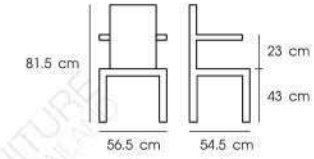

**PN9268**

Dim. 62.5 x 60 x 68 cm  
Packing 5 PCS / 2 CTN  
Ctn.Dim.Body (5 pcs) : 65.4 x 65.4 x 50.8 cm  
Ctn.Dim.Leg (5 pcs) : 39.4 x 46.4 x 47 cm  
1x20' 435 PCS  
Material : PP seat  
with solid beech wood legs

White

Black

**PN92163**

Dim. 53 x 55.5 x 78 cm  
Packing 1 PC / CTN  
Ctn.Dim. 45 x 47.5 x 47.5 cm  
1x20' 260 PCS  
Material : PP back&seat  
with metal frame and beech wood legs

White

Black

**PN92144**

Dim. 46.5 x 33 x 46.5 cm  
Packing 2 PCS / CTN  
Ctn.Dim. 48 x 35 x 32 cm  
1x20' 1000 PCS  
Material : PP shell  
with steel and beech wood legs

**PN92202/WD**

Dim. 49 x 55 x 83 cm  
 Packing 4 PCS / CTN  
 Ctn.Dim. 60 x 59 x 54 cm  
 1x20' 544 PCS  
 Material : PP back&seat  
 with PU cushion and  
 beech wood legs

White

Grey

Black

**PN92216**

Dim. 56.5 x 54.5 x 81.5 cm  
 Packing 4 PCS / 2 CTNS  
 Ctn.Dim. (seat) :57 x 57 x 51 cm  
 (legs) :66 x 57 x 49 cm  
 1x20' 300 PCS  
 Material : PP body with wooden leg

White

Black

Blue

Mustard

**PN92198**

Dim. 62.5 x 56 x 76 cm  
 Packing 2 PCS / CTN  
 Ctn.Dim. 64 x 62 x 52 cm  
 1x20' 252 PCS  
 Material : PP body with wooden leg

White

Black