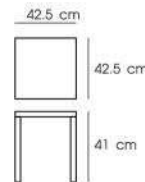

PN94005

Dim. 42.5 x 42.5 x 41 cm
Packing 1 PC / CTN
Ctn.Dim. 48 x 48 x 50 cm
1x20' 225 PCS
Material : FIBERGLASS