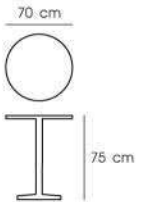

PN94114

Dia. 60 x 73 cm
Packing 1 PC / CTN
Ctn.Dim. 62 x 62 x 7 cm
1x20' 965 PCS
Material : Steel tube with tempered glass

White / Black
☐ ☐

PN94114-R80

Dia. 80 x 73 cm
Packing 1 PC / CTN
Ctn.Dim. 82 x 82 x 8 cm
1x20' 481 PCS
Material : Steel tube with tempered glass

White / Black
☐ ☐

PN9109/1M

Dim. 75 x 75 x 75 cm
Packing 1 PC / 3 CTNS
Ctn.Dim.
Top : 5.1 x 76.8 x 77.5 cm
Leg : 7.6 x 7.6 x 69.9 cm
Base : 8.9 x 62.2 x 62.2 cm
1x20' 676 PCS
Material : PP top with metal leg

White / Black
☐ ☐

PN9103

Dia. 60 x 75 cm
Packing 1 SET / 2 CTNS
Ctn.Dim. Top : 5.1 x 62.2 x 63.5 cm
Leg : 53.3 x 53.3 x 26.7 cm
1x20' 270 SET
Material : PP

White / Black
☐ ☐

PN9104

Dia. 70 x 75 cm
Packing 1 SET / 2 CTNS
Ctn.Dim. Top : 5.7 x 71.8 x 72.4 cm
Leg : 53.3 x 53.3 x 26.7 cm
1x20' 245 SET
Material : PP

White / Black
☐ ☐

PN9103/1M

Dia. 60 x 75 cm
Packing 1 SET / 3 CTNS
Ctn.Dim.
Top : 5.1 x 62.2 x 63.5 cm
Leg : 7.6 x 7.6 x 71.1 cm
Base : 6.4 x 43.2 x 43.2 cm
1x20' 702 SET
Material : PP top with metal leg

White / Black
☐ ☐

PN9104/1M

Dia. 70 x 75 cm
Packing 1 SET / 3 CTNS
Ctn.Dim.
Top : 5.7 x 71.8 x 72.4 cm
Leg : 7.6 x 7.6 x 71.1 cm
Base : 6.4 x 43.2 x 43.2 cm
1x20' 553 SET
Material : PP top with metal leg

White / Black
☐ ☐