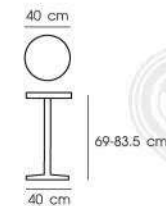

PN92146PU

Dim. 43 x 56 x 92 cm
Packing 2 PCS / CTN
Ctn.Dim. 47 x 50 x 80 cm
1x20' 286 PCS
Material : PU cushion
with metal leg

PN92143PU

Dim. 41.5 x 39.5 x 92 cm
Packing 4 PCS / CTN
Ctn.Dim. 44.5 x 42.5 x 99.5 cm
1x20' 568 PCS
Material : Steel with PU cushion

PN92126

Dim. 56.5 x 51 x 83 cm
Packing 4 PCS / CTN
Ctn.Dim. 72 x 55 x 99 cm
1x20' 264 PCS
Material : Metal with powder coat

Red

White

Black

PN92145PC

Dim. 42 x 42 x 74 cm
Packing 1 PC / CTN
Ctn.Dim. 45 x 45 x 76 cm
1x20' 175 PCS
Material : Steel with PU cushion

PN92141

Dim. 40 x 69-83.5 cm
Packing 2 PCS / CTN
Ctn.Dim. 43 x 52 x 37 cm
1x20' 630 PCS
Material : PU seat
with powder coat gas lift base