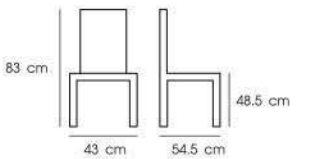

White

**PN9212**

Dim. 56 x 46 x 74 cm  
 Packing 4 PCS / CTN  
 Ctn.Dim. 56 x 74 x 86.5 cm  
 1x20' 288 PCS  
 Material : PP

White

**PN9228**

Dim. 43 x 54.5 x 83 cm  
 Packing 4 PCS / CTN  
 Ctn.Dim. 64 x 59 x 61 cm  
 1x20' 348 PCS  
 Material : PP

White

Charcoal

Black

**PN9228/1**

Dim. 43 x 54.5 x 83 cm  
 Packing 4 PCS / CTN  
 Ctn.Dim. 64 x 59 x 61 cm  
 1x20' 324 PCS  
 Material : PP with artwood seat

White

Charcoal

Black

**PN9220**

Dim. 39 x 50.5 x 91 cm  
Packing 4 PCS / CTN  
Ctn.Dim. 67 x 41 x 108 cm  
1x20' 432 PCS  
Material : PC

**PN9221**

Dim. 54 x 57.5 x 92.5 cm  
Packing 4 PCS / CTN  
Ctn.Dim. 57.2 x 77.5 x 108.3 cm  
1x20' 216 PCS  
Material : PC

**PN92184**

Dim. 43 x 50.5 x 83 cm  
Packing 2 PCS / CTN  
Ctn.Dim. 45 x 77 x 111 cm/2ctns (L Shape)  
1x20' 520 PCS  
Material : ABS seat with chromed leg

**PN92186**

Dim. 51 x 49 x 80.5 cm  
Packing 4 PCS / CTN  
Ctn.Dim. 56 x 59 x 52 cm  
1x20' 604 PCS  
Material : PP seat with chromed leg