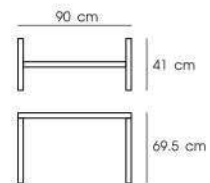

PN9303M/2

Dim. 90 x 41 x 69.5 cm
Packing 1 SET / BND
Bnd.Dim. 45 x 90 x 7.6 cm
1x20' 900 PCS
Material : STEEL POWDER COATING
Maximum table top size 80 x 120 cm