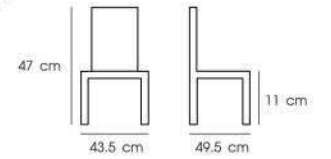

PN9136

Dim. 43.5 x 49.5 x 47 cm
Packing 6 PCS / CTN
Ctn.Dim. 45.1 x 51.4 x 73.7 cm
1x20' 1026 PCS
Material : PP