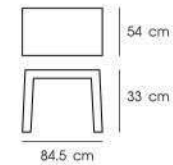

PN94037

Dim. 54 x 84.5 x 33 cm
Packing 1 PC / CTN
Ctn.Dim. 55.9 x 87 x 34.3 cm
1x20' 161 PCS
Material : FIBERGLASS