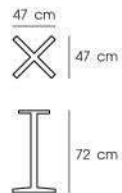

PN9152M

Dim. 47 x 47 x 72 cm
Packing 1 SET / BND
Bnd.Dim. 65 x 65 x 72.5 cm
1x20' 85 PCS
Material : STEEL POWDER COATING
Maximum table top size 75 cm