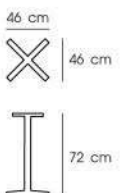

PN9159M

Dim. 46 x 46 x 72 cm
Packing 1 PC / 2 CTNS
Ctn.Dim.
BX : 43 x 43 x 13.5 cm
BX : 64.5 x 8.5 x 8.5 cm
1x20' 870 PCS
Material : STEEL POWDER COATING
Maximum table top size 80 cm