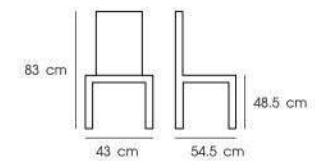

**PN9255-PP**

Dim. 54.5 x 56.5 x 82.5 cm  
Packing 2 PCS / CTN  
Ctn.Dim. 57 x 57 x 51 cm  
1x20' 288 PCS  
Material : PP seat with Aluminium leg

**PN9258**

Dim. 52.5 x 53 x 82 cm  
Packing 4 PCS / CTN  
Ctn.Dim. 59.7 x 64.8 x 53.3 cm  
1x20' 504 PCS  
Material : PP seat with chromed leg

Charcoal/White

Brown/beige

**PN92229**

Dim. 53 x 56.5 x 78 cm  
Packing 4 PCS / CTN  
Ctn.Dim. 72 x 55.5 x 95 cm  
1x20' 284 PCS  
Material : PP

White

Charcoal

In-Blue

**PN92234**

Dim. 56.5 x 58.5 x 77.5 cm  
Packing 4 PCS / CTN  
Ctn.Dim. 69 x 58 x 90 cm  
1x20' 300 PCS  
Material : PP

White

Gray

Black

Beige

**PN92232**

Dim. 43 x 54.5 x 83 cm  
Packing 4 PCS / CTN  
Ctn.Dim. 65 x 56 x 100 cm  
1x20' 300 PCS  
Material : PP

Nude

Grey

Olive

Red

**PN92238**

Dim. 48 x 54 x 79.5 cm  
 Packing 4 PCS / CTN  
 Ctn.Dim. 70 x 50 x 58 cm  
 1x20' 392 PCS  
 Material : PP

Moss grey

Black grey