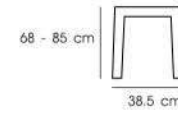

PN92119PC/WD
PN92119GM/WD
Dim. 34.5 x 34.5 x 46-64 cm
Packing 2 PCS / CTN
Ctn.Dim. 38 x 37 x 48 cm
1x20' 770 PCS
Material : Steel with elm wood seat

PN92119PCWD-H67
PN92119GMWD-H67
Dim. 36.5 x 36.5 x 66-83 cm
Packing 2 PCS / CTN
Ctn.Dim. 42 x 42 x 79 cm
1x20' 374 PCS
Material : Steel with elm wood seat

PN92138PC/WD
PN92138GM/WD
Dim. 38.5 x 38.5 x 68-85 cm
Packing 2 PCS / CTN
Ctn.Dim. 46 x 46 x 82 cm
1x20' 300 PCS
Material : Steel with elm wood seat

PN92139PC/WD
PN92139GM/WD
Dim. 38.5 x 38.5 x 97-114 cm
Packing 2 PCS / CTN
Ctn.Dim. 46 x 46 x 82 cm
1x20' 300 PCS
Material : Steel with elm wood seat

PN92119PC
Dim. 36.5 x 36.5 x 47-65 cm
Packing 1 PC / CTN
Ctn.Dim. 38 x 38 x 48 cm
1x20' 371 PCS
Material : Steel

PN92189PC
PN92189GM
Dim. 113 x 47 x 86 cm
Packing 1 PC / CTN
Ctn.Dim. 110 x 54 x 22 cm
1x20' 198 PCS
Material : Steel with elm wood seat

PN92190PC
PN92190GM
Dim. 113 x 47 x 46 cm
Packing 1 PC / CTN
Ctn.Dim. 110 x 54 x 11 cm
1x20' 400 PCS
Material : Steel with elm wood seat