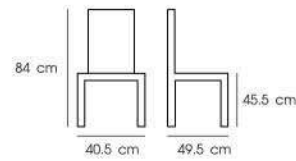

Silver

**PN9276APC  
PN9276AGM**

Dim. 40.5 x 49.5 x 84 cm  
Packing 2 PCS / CTN  
Ctn.Dim. 43 x 61 x 91 cm  
1x20' 220 PCS  
Material : steel

White

PN9276APC / Powder Coat

Black

Red

Gunmetal  
PN9276AGM

**PN9276AL-PC  
PN9276AL-GM**

Dim. 40 x 52.5 x 84.5 cm  
Packing 2 PCS / CTN  
Ctn.Dim. 43 x 59 x 94 cm  
1x20' 216 PCS  
Material : Aluminium

White

PN9276AL-PC | Powder Coat

Black

Red

Gunmetal  
PN9276AL-GM

**PN9276APC/WD  
PN9276AGM/WD**

Dim. 40.5 x 49.5 x 84 cm  
Packing 2 PCS / CTN  
Ctn.Dim. 43 x 61 x 91 cm  
1x20' 220 PCS  
Material : Steel with rubber wood seat

Grey

PN9276APC/WD / Powder Coat

Black

Gunmetal  
PN9276AGM/WD.

**PN9276PC**

Dim. 40 x 52.5 x 84.5 cm  
Packing 2 PCS / CTN  
Ctn.Dim. 43 x 59 x 94 cm  
1x20' 220 PCS  
Material : Steel

White

Grey

Black

Red

**PN92256AL/AT**

Dim. 47 x 53 x 92 cm  
Packing 4 PCS / CTN  
Ctn.Dim. 137 x 76 x 51 cm  
1x20' 200 PCS  
Material : Aluminium  
with Antique color