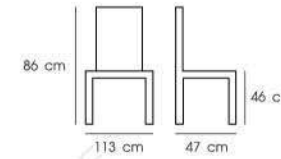

**PN92119PCWD-H67**  
**PN92119GMWD-H67**  
 Dim. 36.5 x 36.5 x 66-83 cm  
 Packing 2 PCS / CTN  
 Ctn.Dim. 42 x 42 x 79 cm  
 1x20' 374 PCS  
 Material : Steel with elm wood seat

**PN92138PC/WD**  
**PN92138GM/WD**  
 Dim. 38.5 x 38.5 x 68-85 cm  
 Packing 2 PCS / CTN  
 Ctn.Dim. 46 x 46 x 82 cm  
 1x20' 300 PCS  
 Material : Steel with elm wood seat

Black / Matt Black

White

**PN92189PC**  
**PN92189GM**  
 Dim. 113 x 47 x 86 cm  
 Packing 1 PC / CTN  
 Ctn.Dim. 110 x 54 x 22 cm  
 1x20' 198 PCS  
 Material : Steel with elm wood seat

Black  
 PN92189PC

Gunmetal  
 PN92189GM

**PN92190PC**  
**PN92190GM**  
 Dim. 113 x 47 x 46 cm  
 Packing 1 PC / CTN  
 Ctn.Dim. 110 x 54 x 11 cm  
 1x20' 400 PCS  
 Material : Steel with elm wood seat

Black  
 PN92190PC

Gunmetal  
 PN92190GM

**PN9255**

Dim. 55.5 x 61 x 82 cm  
 Packing 4 PCS / CTN  
 Ctn.Dim. L shape  
 Bx1 : 60 x 74 x 80 cm  
 Bx2 : 62 x 24 x 28 cm  
 1x20' 260 PCS  
 Material : Steel with Aluminium leg