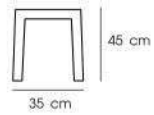

White Black Blue

**PN92137AT**

Dim. 38 x 38 x 45 cm  
Packing 4 PCS / CTN  
Ctn.Dim. 44 x 95,5 x 44 cm  
1x20' 560 PCS  
Material : Steel

White

Black

Blue

**PN92137AT-H76**

Dim. 40 x 40 x 76 cm  
Packing 4 PCS / CTN  
Ctn.Dim. 46 x 130 x 46 cm  
1x20' 380 PCS  
Material : Steel

White

Black

Blue

**PN92136PC/WD  
PN92136GM/WD**

Dim. 40 x 40 x 76 cm  
Packing 4 PCS / CTN  
Ctn.Dim. 40 x 40 x 128 cm  
1x20' 504 PCS  
Material : Steel with elm wood seat

White

Black

Gunmetal

○ PN92136PC/WD | Powder Coatings

○ PN92136GM/WD

**PN92136GMWD-H45**

Dim. 35 x 35 x 45 cm  
Packing 4 PCS / CTN  
Ctn.Dim. 46 x 46 x 85 cm  
1x20' 580 PCS  
Material : Steel with elm wood seat

Gunmetal

**PN92119PC/WD**  
**PN92119GM/WD**  
 Dim. 34.5 x 34.5 x 46-64 cm  
 Packing 2 PCS / CTN  
 Ctn.Dim. 38 x 37 x 48 cm  
 1x20' 770 PCS  
 Material : Steel with elm wood seat

**PN92119PCWD-H67**  
**PN92119GMWD-H67**  
 Dim. 36.5 x 36.5 x 66-83 cm  
 Packing 2 PCS / CTN  
 Ctn.Dim. 42 x 42 x 79 cm  
 1x20' 374 PCS  
 Material : Steel with elm wood seat

**PN92138PC/WD**  
**PN92138GM/WD**  
 Dim. 38.5 x 38.5 x 68-85 cm  
 Packing 2 PCS / CTN  
 Ctn.Dim. 46 x 46 x 82 cm  
 1x20' 300 PCS  
 Material : Steel with elm wood seat