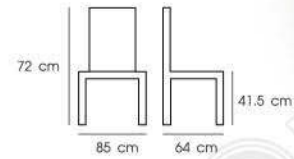

PN9200/2

Dim. 85 x 64 x 72 cm
Packing 1 PC / CTN
Ctn.Dim. 88 x 74 x 74 cm
1x20' 56 PCS
Material : FIBERGLASS