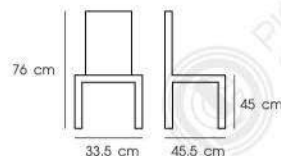

Natural

Decorate

**PN92135WD**  
 Dim. 31 x 45.5 x 40 cm  
 Packing 1 PC / CTN  
 Ctn.Dim. 46 x 33 x 45 cm  
 1x20' 371 PCS  
 Material : Beech wood

**PN92173WD**  
 Dim. 33.5 x 45.5 x 76 cm  
 Packing 2 PCS / CTN  
 Ctn.Dim. 59 x 45.5 x 95 cm  
 1x20' 204 PCS  
 Material : Beech wood