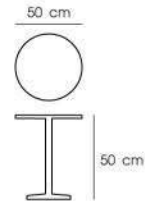

**PNID94062**

Dim. 90 x 75 x 75 cm  
Packing 1 PC / CTN  
Ctn.Dim. 80 x 95 x 80 cm  
1x20' 42 PCS  
Material : FIBERGLASS

**PN94038**

Dia. 50 x 50 cm  
 Packing 1 PC / CTN  
 Ctn.Dim. 52.7 x 52.7 x 53.3 cm  
 1x20' 175 PCS  
 Material : FIBERGLASS