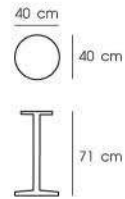

PN9104M/2L-PC (BK)
PN9104M/3L-PC (GRAY)
PN9107M/3L-PC (GRAY)

Dim. 40 x 40 x 71 cm
Packing 1 SET / 2 CTNS
Ctn.Dim.
BX : 7.6 x 7.6 x 71.1 cm
BX : 6.4 x 43.2 x 43.2 cm
1x20' 1,529 PCS
Material : STEEL POWDER COATING
Maximum table top size 80 cm
Maximum table top size 110 cm (PN9107M/3L-PC)

PN9108M/2L-PC (BK)
PN9108M/3L-PC (GRAY)

Dim. 41 x 41 x 71 cm
Packing 1 SET / 2 CTNS
Ctn.Dim.
BX : 65 x 65 x 72.5 cm
BX : 6.4 x 43.5 x 43.5 cm
1x20' 1,529 PCS
Material : STEEL POWDER COATING
Maximum table top size 80 cm

PN9152M

Dim. 47 x 47 x 72 cm
Packing 1 SET / BND
Bnd.Dim. 65 x 65 x 72.5 cm
1x20' 85 PCS
Material : STEEL POWDER COATING
Maximum table top size 75 cm

PN9152M/1

Dim. 52 x 52 x 72.5 cm
Packing 1 SET / BND
Bnd.Dim. 73 x 73 x 72.5 cm
1x20' 68 PCS
Material : STEEL POWDER COATING
Maximum table top size 90 cm

PN9152M/2

Dim. 66 x 91.5 x 72 cm
Packing 1 SET / BND
Bnd.Dim. 65 x 90 x 72.5 cm
1x20' 62 PCS
Material : STEEL POWDER COATING
Maximum table top size 80 x 120 cm

PN9159M

Dim. 46 x 46 x 72 cm
Packing 1 PC / 2 CTNS
Ctn.Dim.
BX : 43 x 43 x 13.5 cm
BX : 64.5 x 8.5 x 8.5 cm
1x20' 870 PCS
Material : STEEL POWDER COATING
Maximum table top size 80 cm