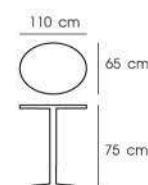

PN9101/1M

Dim. 110 x 65 x 73 cm
Packing 1 SET / 3 CTNS
Ctn.Dim. Top : 5.7 x 67.3 x 112.4 cm
Leg : 8.3 x 8.3 x 71.8 cm
Stand : 6.4 x 39.4 x 57.8 cm
1x20' 412 SET
Material : HPS top with metal leg

White / Black

PN9106/1M (90 cm) PN9107/1M (110 cm)

Dia. 90 x 73 cm / Dia. 110 x 73 cm
Packing 1 SET / 3 CTNS
Ctn.Dim. Top : 5.7 x 91.8 x 92.7 cm (90 cm)
Top : 5.7 x 112 x 112.5 cm (110 cm)
Leg : 8.3 x 8.3 x 71.8 cm
Stand : 6.4 x 43.2 x 43.2 cm
1x20' 371 SET
Material : HPS top with metal leg

White / Black

PN9108/1M

Dim. 75 x 75 x 73 cm
Packing 1 SET / 3 CTNS
Ctn.Dim. Top : 5.7 x 76.8 x 77.5 cm
Leg : 7.6 x 7.6 x 71.1 cm
Stand : 6.4 x 43.5 x 43.5 cm
1x20' 510 SET
Material : HPS top with metal leg

White / Black

PN9101

Dim. 110 x 65 x 75 cm
Packing 1 SET / 2 CTNS
Ctn.Dim. Top : 5.7 x 67.3 x 112.4 cm
Leg : 66.7 x 66.7 x 45.1 cm
1x20' 116 SET
Material : HPS top with ABS leg

White / Black

PN9106

Dia. 90 x 75 cm
Packing 1 SET / 2 CTNS
Ctn.Dim. Top : 5.7 x 91.8 x 92.7 cm
Leg : 66.7 x 66.7 x 45.1 cm
1x20' 113 SET
Material : HPS top with ABS leg

White / Black

PN9101S

Dim. 110 x 65 x 45 cm
Packing 1 SET / 2 CTNS
Ctn.Dim. Top : 5.7 x 67.3 x 112.4 cm
Leg : 66.7 x 66.7 x 45.1 cm
1x20' 116 SET
Material : HPS top with ABS leg

White / Black

PN9106S

Dia. 90 x 45 cm
Packing 1 SET / 2 CTNS
Ctn.Dim. Top : 5.7 x 91.8 x 92.7 cm
Leg : 66.7 x 66.7 x 45.1 cm
1x20' 113 SET
Material : HPS top with ABS leg

White / Black

PN9108

Dim. 75 x 75 x 75 cm
Packing 1 SET / 2 CTNS
Ctn.Dim. Top : 5.7 x 76.8 x 77.5 cm
Leg : 66.7 x 66.7 x 45.1 cm
1x20' 120 SET
Material : HPS top with ABS leg

White / Black

PN9108S

Dim. 75 x 75 x 45 cm
Packing 1 SET / 2 CTNS
Ctn.Dim. Top : 5.7 x 76.8 x 77.5 cm
Leg : 66.7 x 66.7 x 45.1 cm
1x20' 120 SET
Material : HPS top with ABS leg

White / Black