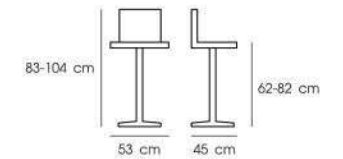

Dim. 53 x 45 x 83-104 cm  
Packing 1 PC / CTN  
Ctn.Dim. 55 x 45 x 30 cm  
1x20' 350 PCS  
Material : PU seat with  
chromed gas lift base

White

Black

Red