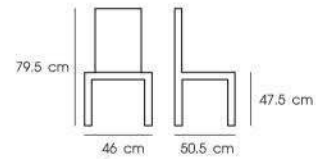

**PN92184**

Dim. 43 x 50.5 x 83 cm  
Packing 2 PCS / CTN  
Ctn.Dim. 45 x 77 x 111 cm/2ctns (L Shape)  
1x20' 520 PCS  
Material : ABS seat with chromed leg

**PN92186**

Dim. 51 x 49 x 80.5 cm  
Packing 4 PCS / CTN  
Ctn.Dim. 56 x 59 x 52 cm  
1x20' 604 PCS  
Material : PP seat with chromed leg

**PN9255-PP**

Dim. 54.5 x 56.5 x 82.5 cm  
Packing 2 PCS / CTN  
Ctn.Dim. 57 x 57 x 51 cm  
1x20' 288 PCS  
Material : PP seat with Aluminium leg

**PN9258**

Dim. 52.5 x 53 x 82 cm  
Packing 4 PCS / CTN  
Ctn.Dim. 59.7 x 64.8 x 53.3 cm  
1x20' 504 PCS  
Material : PP seat with chromed leg

**PN92224**

Dim. 55 x 54.5 x 80 cm  
Packing 4 PCS / CTN  
Ctn.Dim. 64.5 x 63 x 48.5 cm  
1x20' 548 PCS  
Material : PP

Gray

In-blue

**PN92225**

Dim. 46 x 50.5 x 79.5 cm  
Packing 4 PCS / 3 CTN  
Ctn.Dim. Seat (4pcs) 58 x 53 x 47 cm  
Base (2pcs) 63 x 63 x 51 cm  
1x20' 292 PCS  
Material : PP

White/gray

Gray/charcoal

Yellow/gray

**PN92226**

Dim. 50 x 47 x 82 cm  
Packing 4 PCS / CTN  
Ctn.Dim. 71 x 56 x 95 cm  
1x20' 284 PCS  
Material : PP

White

Charcoal

**PN9276-PP**