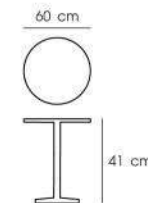

**PN94045**

Dia. 87 x 41 cm  
Packing 1 PC / CTN  
Ctn.Dim. 92 x 92 x 13 cm  
1x20' 250 PCS  
Material : Plywood

Walnut

**PN94048**

Dia. 60 x 41 cm  
Packing 1 PC / CTN  
Ctn.Dim. 68 x 68 x 11.5 cm  
1x20' 435 PCS  
Material : Ashwood