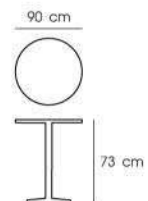

PN9101/1M

Dim. 110 x 65 x 73 cm
Packing 1 SET / 3 CTNS
Ctn.Dim. Top : 5.7 x 67.3 x 112.4 cm
Leg : 8.3 x 8.3 x 71.8 cm
Stand : 6.4 x 39.4 x 57.8 cm
1x20' 412 SET
Material : HPS top with metal leg

White / Black

PN9106/1M (90 cm) PN9107/1M (110 cm)

Dia. 90 x 73 cm / Dia. 110 x 73 cm
Packing 1 SET / 3 CTNS
Ctn.Dim. Top : 5.7 x 91.8 x 92.7 cm (90 cm)
Top : 5.7 x 112 x 112.5 cm (110 cm)
Leg : 8.3 x 8.3 x 71.8 cm
Stand : 6.4 x 43.2 x 43.2 cm
1x20' 371 SET
Material : HPS top with metal leg

White / Black

PN9108/1M

Dim. 75 x 75 x 73 cm
Packing 1 SET / 3 CTNS
Ctn.Dim. Top : 5.7 x 76.8 x 77.5 cm
Leg : 7.6 x 7.6 x 71.1 cm
Stand : 6.4 x 43.5 x 43.5 cm
1x20' 510 SET
Material : HPS top with metal leg

White / Black

PN9101

Dim. 110 x 65 x 75 cm
Packing 1 SET / 2 CTNS
Ctn.Dim. Top : 5.7 x 67.3 x 112.4 cm
Leg : 66.7 x 66.7 x 45.1 cm
1x20' 116 SET
Material : HPS top with ABS leg

White / Black

PN9106

Dia. 90 x 75 cm
Packing 1 SET / 2 CTNS
Ctn.Dim. Top : 5.7 x 91.8 x 92.7 cm
Leg : 66.7 x 66.7 x 45.1 cm
1x20' 113 SET
Material : HPS top with ABS leg

White / Black

PN9101S

Dim. 110 x 65 x 45 cm
Packing 1 SET / 2 CTNS
Ctn.Dim. Top : 5.7 x 67.3 x 112.4 cm
Leg : 66.7 x 66.7 x 45.1 cm
1x20' 116 SET
Material : HPS top with ABS leg

White / Black

PN9106S

Dia. 90 x 45 cm
Packing 1 SET / 2 CTNS
Ctn.Dim. Top : 5.7 x 91.8 x 92.7 cm
Leg : 66.7 x 66.7 x 45.1 cm
1x20' 113 SET
Material : HPS top with ABS leg

White / Black

PN9108

Dim. 75 x 75 x 75 cm
Packing 1 SET / 2 CTNS
Ctn.Dim. Top : 5.7 x 76.8 x 77.5 cm
Leg : 66.7 x 66.7 x 45.1 cm
1x20' 120 SET
Material : HPS top with ABS leg

White / Black

PN9108S

Dim. 75 x 75 x 45 cm
Packing 1 SET / 2 CTNS
Ctn.Dim. Top : 5.7 x 76.8 x 77.5 cm
Leg : 66.7 x 66.7 x 45.1 cm
1x20' 120 SET
Material : HPS top with ABS leg

White / Black