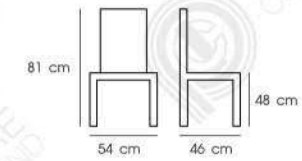

F - Black

**PN92250PC/WD**

Dim. 49 x 48 x 85.5 cm  
 Packing 2 PCS / CTN  
 Ctn.Dim. 51 x 60 x 100 cm  
 1x20' 170 PCS  
 Material : Steel frame with plywood seat and back

matt black with walnut veneer

**PN92196PC**

**PN92196AT**  
 Dim. 47.5 x 50 x 88.5 cm  
 Packing 1 PC / CTN  
 Ctn.Dim. 91 x 15 x 46 cm  
 1x20' 430 PCS  
 Material : Steel with chinese fir wood seat

White Black Blue  
 ○ PN92196AT | Antique Color ○

White F - Black  
 ○ PN92196PC | Powder Coat ○

**PN92195GM**

Dim. 46.5 x 50 x 78 cm  
 Packing 2 PCS / CTN  
 Ctn.Dim. 47 x 47 x 80 cm  
 1x20' 294 PCS  
 Material : Steel with plywood seat and back

Walnut White

**PN92221GM/WD**

Dim. 54 x 46 x 81 cm  
 Packing 4 PCS / CTN  
 Ctn.Dim. 65 x 48 x 90 cm  
 1x20' 400 PCS  
 Material : Steel with Ash wood seat

Black

**PN92260PC/WD**

Dim. 48.5 x 48 x 77 cm  
 Packing 4 PCS / CTN  
 Ctn.Dim. 45 x 52 x 78 cm  
 1x20' 580 PCS  
 Material : Steel with plywood seat