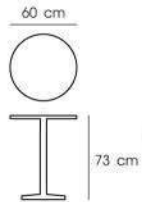

### PN94114

Dia. 60 x 73 cm  
 Packing 1 PC / CTN  
 Ctn.Dim. 62 x 62 x 7 cm  
 1x20' 965 PCS  
 Material : Steel tube with tempered glass

White / Black