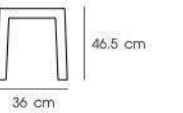

White / Black / Grey / Red

White / Black / Grey / Red