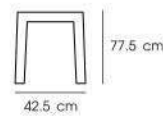

PN92113PC/WD
PN92113GM/WD
Dim. 42.5 x 42.5 x 77.5 cm
Packing 4 PCS / CTN
Ctn.Dim. 46 x 46 x 116.5 cm
1x20' 420 PCS
Material : Steel with elm wood seat