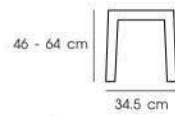

White

Black

Blue

**PN92136PC/WD  
PN92136GM/WD**

Dim. 40 x 40 x 76 cm  
Packing 4 PCS / CTN  
Ctn.Dim. 40 x 40 x 128 cm  
1x20' 504 PCS  
Material : Steel with elm wood seat

White

Black

Gunmetal

○ PN92136PC/WD | Powder Coatings

○ PN92136GM/WD

**PN92136GMWD-H45**

Dim. 35 x 35 x 45 cm  
Packing 4 PCS / CTN  
Ctn.Dim. 46 x 46 x 85 cm  
1x20' 580 PCS  
Material : Steel with elm wood seat

Gunmetal

**PN92119PC/WD**  
**PN92119GM/WD**  
 Dim. 34.5 x 34.5 x 46-64 cm  
 Packing 2 PCS / CTN  
 Ctn.Dim. 38 x 37 x 48 cm  
 1x20' 770 PCS  
 Material : Steel with elm wood seat