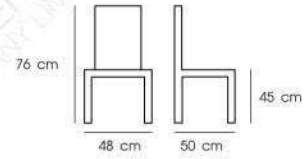

**PN9253**

Dim. 46 x 53 x 81 cm  
Packing 10 PCS / 3 CTN  
Ctn.Dim.Body (10 pcs) : 55.5 x 64 x 50 cm  
Ctn.Dim.Leg (5 pcs) : 44 x 44 x 87 cm  
1x20' 500 PCS  
Material : PP seat with  
solid beech wood legs

**PN9254**

Dim. 62.5 x 60 x 82 cm  
Packing 5 PCS / 2 CTN  
Ctn.Dim.Body (5 pcs) : 66.7 x 69.9 x 40 cm  
Ctn.Dim.Leg (5 pcs) : 49 x 49.5 x 82.5 cm  
1x20' 350 PCS  
Material : PP seat  
with solid beech wood legs

**PN9268**

Dim. 62.5 x 60 x 68 cm  
Packing 5 PCS / 2 CTN  
Ctn.Dim.Body (5 pcs) : 65.4 x 65.4 x 50.8 cm  
Ctn.Dim.Leg (5 pcs) : 39.4 x 46.4 x 47 cm  
1x20' 435 PCS  
Material : PP seat  
with solid beech wood legs

**PN92201**

Dim. 48 x 50 x 76 cm  
Packing 4 PCS / CTN  
Ctn.Dim. 63 x 44 x 54 cm  
1x20' 700 PCS  
Material : PP body with wooden leg

White

Black

**PN92172**

Dim. 56 x 57 x 78 cm  
Packing 4 PCS / CTN  
Ctn.Dim. 59 x 63 x 48 cm  
1x20' 580 PCS  
Material : PP body with wooden leg