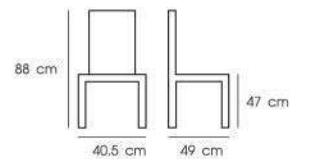

**PN9255-PP**

Dim. 54.5 x 56.5 x 82.5 cm  
Packing 2 PCS / CTN  
Ctn.Dim. 57 x 57 x 51 cm  
1x20' 288 PCS  
Material : PP seat with Aluminium leg

**PN9258**

Dim. 52.5 x 53 x 82 cm  
Packing 4 PCS / CTN  
Ctn.Dim. 59.7 x 64.8 x 53.3 cm  
1x20' 504 PCS  
Material : PP seat with chromed leg

White/gray

Gray/charcoal

Yellow/gray

**PN92226**

Dim. 50 x 47 x 82 cm  
Packing 4 PCS / CTN  
Ctn.Dim. 71 x 56 x 95 cm  
1x20' 284 PCS  
Material : PP

White

Charcoal

**PN9276-PP**

Dim. 40.5 x 49 x 88 cm  
Packing 2 PCS / CTN  
Ctn.Dim. 42 x 60 x 99 cm  
1x20' 220 PCS  
Material : PP

White

Black

Red

**PN92227**

Dim. 60.5 x 62.5 x 85 cm  
Packing 2 PCS / CTN  
Ctn.Dim. 65 x 65 x 58 cm  
1x20' 220 PCS  
Material : PP frame with fabric cushion

Charcoal/White

Brown/beige

**PN92229**

Dim. 53 x 56.5 x 78 cm  
Packing 4 PCS / CTN  
Ctn.Dim. 72 x 55.5 x 95 cm  
1x20' 284 PCS  
Material : PP

White

Charcoal

In-Blue

**PN92234**