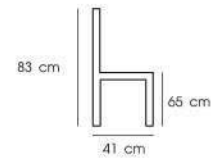

**PN92131PC**  
**PN92131GM**  
 Dim. 42.5 x 42.5 x 97 cm  
 Packing 4 PCS / CTN  
 Ctn.Dim. 47 x 48 x 122 cm  
 1x20' 380 PCS  
 Material : Steel

White  
 PN92131PC / Powder Coat

Black / Matt Black  
 PN92131GM

Gunmetal  
 PN92131GM

**PN92131PC/WD**  
**PN92131GM/WD**  
 Dim. 42.5 x 42.5 x 97 cm  
 Packing 4 PCS / CTN  
 Ctn.Dim. 47 x 48 x 122 cm  
 1x20' 380 PCS  
 Material : Steel with elm wood seat

White  
 PN92131PC/WD / Powder Coat

Black  
 PN92131GM/WD

Gunmetal  
 PN92131GM/WD

**PN92132PCWD-H66**  
**PN92132GMWD-H66**  
 Dim. 41 x 41 x 83 cm  
 Packing 4 PCS / CTN  
 Ctn.Dim. 47 x 48 x 122 cm  
 1x20' 380 PCS  
 Material : Steel with rubber wood seat

White  
 PN92132PCWD-H66

Gunmetal  
 PN92132GMWD-H66

**PN92132PC**  
**PN92132GM**  
**PN92132CP**  
 Dim. 43.5 x 43.5 x 96.5 cm  
 Packing 4 PCS / CTN  
 Ctn.Dim. 47 x 48 x 122 cm  
 1x20' 380 PCS  
 Material : Steel