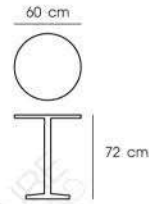

PN94121

Dia. 60 x 72 cm
Packing 2 PCS / 2 CTNS
Ctn.Dim. BX1 : 63 x 8 x 63 cm
BX2 : 54 x 54 x 72 cm
1x20' 214 PCS
Material : MDF top with beech wood legs