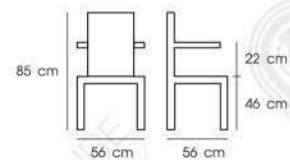

White | Blue / White | Green / White | Orange / White | Red

**PN9132/1**

Dim. 45 x 49 x 77.5 cm  
Packing 4 SET / CTN  
Ctn.Dim. 71.1 x 101.6 x 50.8 cm  
1x20' 280 SET  
Material : PP

Brown | Grey / Brown | Brown / Blue | Blue / Brown | Green / Yellow | Yellow

**PN9132/2**

Dim. 45 x 49 x 77.5 cm  
Packing 4 SET / CTN  
Ctn.Dim. 71.1 x 101.6 x 50.8 cm  
1x20' 280 SET  
Material : PP

Grey | White / Charcoal | White / Brown | White / Green | White

PNG9171

PNG9172

PNG9173

PNG9174

PNG9175

PNG9176

White / Charcoal / Green / Orange

**PNG9171**

Dim. 49.5 x 55 x 85 cm  
 Packing 4 PCS / BND  
 Bnd.Dim. 50.8 x 69.2 x 99.7 cm  
 1x20' 420 PCS  
 Material : PP

**PNG9172**

Dim. 56 x 56 x 85 cm  
 Packing 4 PCS / BND  
 Bnd.Dim. 58.4 x 71.1 x 99.7 cm  
 1x20' 336 PCS  
 Material : PP

**PNG9173**

Dim. 49.5 x 55 x 85 cm  
 Packing 4 PCS / BND  
 Bnd.Dim. 50.8 x 69.2 x 99.7 cm  
 1x20' 420 PCS  
 Material : PP

**PNG9174**

Dim. 56 x 56 x 85 cm  
 Packing 4 PCS / BND  
 Bnd.Dim. 58.4 x 71.1 x 99.7 cm  
 1x20' 336 PCS  
 Material : PP