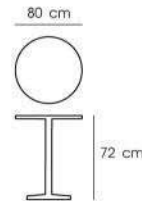

PN94122

Dia. 80 x 72 cm
Packing 2 PCS / 2 CTNS
Ctn.Dim. BX1 : 83 x 8 x 83 cm
BX2 : 54 x 54 x 72 cm
1x20' 200 PCS
Material : MDF top with beech wood legs