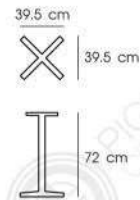

PN9302M

Dim. 39.5 x 39.5 x 72 cm
Packing 1 SET / BND
Bnd.Dim. 39.5 x 39.5 x 72 cm
1x20' 260 PCS
Material : STEEL POWDER COATING
Maximum table top size 80 cm