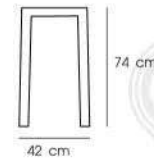

PN92146PU

Dim. 43 x 56 x 92 cm
Packing 2 PCS / CTN
Ctn.Dim. 47 x 50 x 80 cm
1x20' 286 PCS
Material : PU cushion
with metal leg

PN92143PU

Dim. 41.5 x 39.5 x 92 cm
Packing 4 PCS / CTN
Ctn.Dim. 44.5 x 42.5 x 99.5 cm
1x20' 568 PCS
Material : Steel with PU cushion

PN92126

Dim. 56.5 x 51 x 83 cm
Packing 4 PCS / CTN
Ctn.Dim. 72 x 55 x 99 cm
1x20' 264 PCS
Material : Metal with powder coat

Red

White

Black

PN92145PC

Dim. 42 x 42 x 74 cm
Packing 1 PC / CTN
Ctn.Dim. 45 x 45 x 76 cm
1x20' 175 PCS
Material : Steel with PU cushion

PN92141

Dim. 40 x 69-83.5 cm
Packing 2 PCS / CTN
Ctn.Dim. 43 x 52 x 37 cm
1x20' 630 PCS
Material : PU seat
with powder coat gas lift base