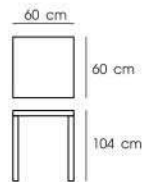

**PN9524-S80PC/WD**  
**PN9524-S80GM/WD**

Dim. 80 x 80 x 74 cm  
Packing 1 PC / CTN  
Ctn.Dim. 84 x 84 x 11 cm  
1x20' 333 PCS  
Material : Steel with elm wood top

Black  
PN9524-S80PC/WD

Gunmetal  
PN9524-S80GM/WD

**PN9524-S60PC/WD**  
**PN9524-S60GM/WD**

Dim. 60 x 60 x 74 cm  
Packing 1 PC / CTN  
Ctn.Dim. 64 x 84 x 11 cm  
1x20' 440 PCS  
Material : Steel with elm wood top

Black  
PN9524-S60PC/WD

Gunmetal  
PN9524-S60GM/WD

**PN94111PC**

Dim. 76 x 76 x 76.5 cm  
Packing 1 PC / CTN  
Ctn.Dim. 80 x 80 x 14 cm  
1x20' 300 PCS  
Material : Steel

Frost White

Frost Black

**PN94079PC**

Dim. 60 x 60 x 105.5 cm  
Packing 1 PC / CTN  
Ctn.Dim. 106 x 63 x 10 cm  
1x20' 405 PCS  
Material : Steel

Frost White

Frost Black

**PN9524-S60LGMWD**

Dim. 60 x 60 x 104 cm  
Packing 1 PC / CTN  
Ctn.Dim. 64 x 104 x 11 cm  
1x20' 360 PCS  
Material : Steel with elm wood top

Gunmetal