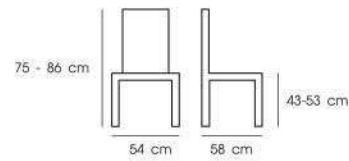

**PN9254**

Dim. 62.5 x 60 x 82 cm  
Packing 5 PCS / 2 CTN  
Ctn.Dim.Body (5 pcs) : 66.7 x 69.9 x 40 cm  
Ctn.Dim.Leg (5 pcs) : 49 x 49.5 x 82.5 cm  
1x20' 350 PCS  
Material : PP seat  
with solid beech wood legs

White

Black

Blue

Mustard

**PN92198**

Dim. 62.5 x 56 x 76 cm  
 Packing 2 PCS / CTN  
 Ctn.Dim. 64 x 62 x 52 cm  
 1x20' 252 PCS  
 Material : PP body with wooden leg

White

Black

**PN9201**

Dim. 49.5 x 53 x 83 cm  
 Packing 1 PC / CTN  
 Ctn.Dim. 51 x 52 x 47.5 cm  
 1x20' 206 PCS  
 Material : ABS body,  
 PVC cushion with Aluminium leg

**PN9233**

Dim. 68 x 60 x 84 cm  
 Packing 1 PC / CTN  
 Ctn.Dim. 57.8 x 66.7 x 52.10 cm  
 1x20' 130 PCS  
 Material : ABS body  
 with Fabric cushion Aluminium leg

**PN92161**

Dim. 54 x 58 x 75-86 cm  
 Packing 2 PCS / CTN  
 Ctn.Dim. 68 x 41 x 50 cm  
 1x20' 370 PCS  
 Material : ABS body,  
 PVC cushion with chromed leg

**PN92192**

Dim. 53.5 x 53 x 76 cm  
 Packing 33 PCS / BND  
 Bnd.Dim. 93 x 54 x 235 cm  
 1x20' 726 PCS  
 Material : Steel tube with PP seat