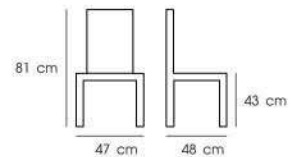

White / Blue / Green / Orange / Pink
○ ● ● ● ●
PN9155

Dark blue / Red
● ●
PN9155A