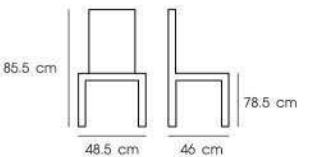

PN92311
Dim. 44 x 50 x 96-116.5 cm
Packing 2 PCS / CTN
Ctn.Dim. 52 x 47 x 46 cm
1x20' 460 PCS
Material : Fabric seat
with chromed gas lift base

PN9289

Dia. 35.5 x 74.5 cm
Packing 2 PCS / CTN
Ctn.Dim. 39 x 76.5 x 78 cm
1x20' 216 PCS
Material : Poly Carbonate

PN9292

Dim. 46.5 x 52 x 99 cm
Packing 4 PCS / CTN
Ctn.Dim. 56 x 49 x 82 cm
1x20' 460 PCS
Material : PP seat
with metal chromed leg

PN9293

Dim. 45.5 x 49.5 x 86.5 cm
Packing 4 PCS / CTN
Ctn.Dim. 53 x 48 x 82 cm
1x20' 500 PCS
Material : PP seat + PU cushion
with metal chromed leg

PN92084

Dim. 48.5 x 46 x 85.5 cm
Packing 2 PCS / CTN
Ctn.Dim. 47 x 53.3 x 85.1 cm
1x20' 242 PCS
Material : PP seat + Fabric cushion
with metal chromed leg

White/Gray

White/red