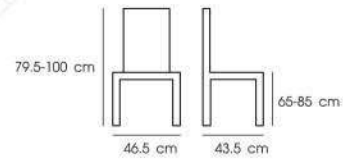

PN92318

Dim. 46.5 x 43.5 x 79.5-100 cm
Packing 2 PCS / CTN
Ctn.Dim. 48 x 26 x 49 cm
1x20' 850 PCS
Material : ABS with
chromed gas lift base

PN9280

Dim. 44 x 43 x 67-88 cm
Packing 2 PCS / CTN
Ctn.Dim. 43.5 x 47 x 59.1 cm
1x20' 430 PCS
Material : ABS with
chromed gas lift base

PN9290

Dim. 42 x 44.5 x 84.5-105 cm
Packing 2 PCS / CTN
Ctn.Dim. 48 x 46 x 36 cm
1x20' 650 PCS
Material : PP seat+PU cushion
with chromed gas lift base

PN9287

Dim. 39.5 x 43.5 x 71-92.5 cm
Packing 2 PCS / CTN
Ctn.Dim. 72.5 x 32 x 38 cm
1x20' 590 PCS
Material : ABS with chromed gas lift base

White

Black

PN92308

Dim. 38.5 x 51 x 66-86 cm
Packing 2 PCS / CTN
Ctn.Dim. 69 x 33 x 39 cm
1x20' 584 PCS
Material : PU seat with
chromed gas lift base