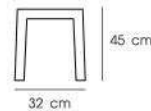

PN9133

Dim. 33 x 33 x 32 cm
Packing 4 PCS / CTN
Ctn.Dim. 68.6 x 68.6 x 35.6 cm
1x20' 692 PCS
Material : PP