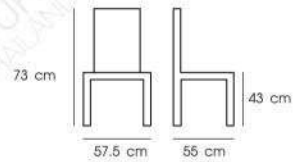

PN92154

Dim. 57.5 x 55 x 73 cm
Packing 2 PCS / CTN
Ctn.Dim. 57.8 x 57.8 x 120.7 cm
1x20' 130 PCS
Material : Beech wood
and rope seat

PN92183

Dim. 90.5 x 78 x 77 cm
Packing 1 PC / CTN
Ctn.Dim. 78 x 90 x 52.5 cm
1x20' 63 PCS
Material : Beech wood
with PU cushion

PN92166

Dim. 56 x 60 x 68.5 cm
Packing 1 PC / CTN
Ctn.Dim. 56 x 60 x 69 cm
1x20' 115 PCS
Material : Plywood

PN94045

Dia. 87 x 41 cm
Packing 1 PC / CTN
Ctn.Dim. 92 x 92 x 13 cm
1x20' 250 PCS
Material : Plywood

PN94048

Dia. 60 x 41 cm
Packing 1 PC / CTN
Ctn.Dim. 68 x 68 x 11.5 cm
1x20' 435 PCS
Material : Ashwood