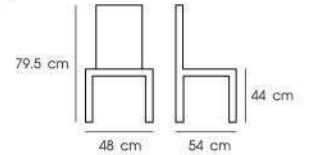

PN92242/WD

Dim. 48 x 54 x 79.5 cm
Packing 1 PC / CTN
Ctn.Dim. 65 x 27 x 49 cm
1x20' 302 PCS
Material : Foam with fabric cover / beech wooden legs