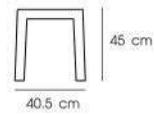

Stackable

PN9136

Dim. 43.5 x 49.5 x 47 cm
Packing 6 PCS / CTN
Ctn.Dim. 45.1 x 51.4 x 73.7 cm
1x20' 1026 PCS
Material : PP