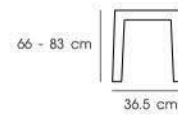

PN92119PCWD-H67
PN92119GMWD-H67
Dim. 36.5 x 36.5 x 66-83 cm
Packing 2 PCS / CTN
Ctn.Dim. 42 x 42 x 79 cm
1x20' 374 PCS
Material : Steel with elm wood seat