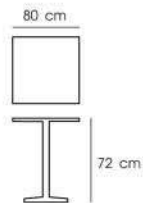

PN9097

Dia. 80 x 74 cm
Packing 6 SET / 2 CTNS
Ctn.Dim.(Top) 17.1 x 81.3 x 81.9 cm
Ctn.Dim.(Leg) 54.6 x 54.6 x 88.3 cm
1x20' 456 SET
Material : PP

White / Grey / Blue / Green / Orange / Pink

PN9141

Dim. 80 x 80 x 75 cm
Packing 6 SET / 2 CTNS
Ctn.Dim.(Top) 22.2 x 81.9 x 82.6 cm
Ctn.Dim.(Leg) 54.6 x 54.6 x 88.3 cm
1x20' 420 SET
Material : PP

White / Blue / Green / Orange / Pink

PN9143

Dia. 70 x 72 cm
Packing 1 PC / CTN
Ctn.Dim. 11.4 x 72.4 x 74.9 cm
1x20' 470 PCS
Material : PP

White / Charcoal / Green / Orange / Pink

PN9144

Dim. 80 x 80 x 72 cm
Packing 1 PC / CTN
Ctn.Dim. 12.7 x 81.9 x 82.6 cm
1x20' 337 PCS
Material : PP

White / Charcoal / Green / Orange / Pink