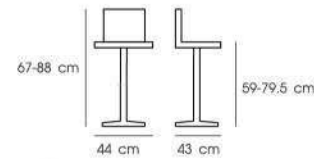

White

Black

**PN9280**

Dim. 44 x 43 x 67-88 cm  
Packing 2 PCS / CTN  
Ctn.Dim. 43.5 x 47 x 59.1 cm  
1x20' 430 PCS  
Material : ABS with  
chromed gas lift base

White

Silver

Black

Red