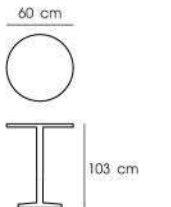

**PN92252PC/WD**  
 Dim. 49 x 48 x 85.5 cm  
 Packing 2 PCS / 4 CTNS  
 Ctn.Dim. 68 x 59 x 95 cm  
 1x20' 280 PCS  
 Material : Veneer backrest  
 & seat with steel frame powder coating

steel with veneer backrest & seat

Gunmetal

**PN92175/WD**

Dim. 41.5 x 51 x 81 cm  
 Packing 2 PCS / CTN  
 Ctn.Dim. 46 x 62.5 x 98.5 cm  
 1x20' 182 PCS  
 Material : Steel with plywood seat

White

Black

**PN92303/WD**

Dim. 41 x 50 x 100.5 cm  
 Packing 1 PC / CTN  
 Ctn.Dim. 49.5 x 45 x 105 cm  
 1x20' 110 PCS  
 Material : Steel with plywood seat

White

Black

**PN94136PC/WD  
 PN94136GM/WD**

Dim. 60 x 60 x 103 cm  
 Packing 1 PC / CTN  
 Ctn.Dim. 64 x 104 x 11 cm  
 1x20' 356 PCS  
 Material : Steel with elm wood top

Black  
 PN94136PC/WD

Gunmetal  
 PN94136GM/WD

**PN9524-Q120PCWD**  
**PN9524-Q120GMWD**

Dim. 80 x 120 x 77 cm  
Packing 1 PC / CTN  
Ctn.Dim. 84 x 124 x 11 cm  
1x20' 226 PCS  
Material : Steel with elm wood top

Black  
PN9524-Q120PCWD

Gunmetal  
PN9524-Q120GMWD