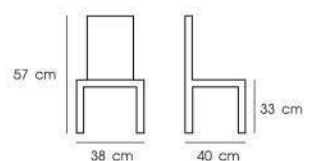

White / Blue / Green / Orange / Pink

**PN9053S**

Dim. 38 x 40 x 57 cm  
 Packing 4 PCS / BND  
 Bnt.Dim. 38.5 x 51.5 x 64.5 cm  
 1x20' 1080 PCS  
 Material : PP

**PNK9052**

Dia. 60 x 47.5 cm  
 Packing 1 PC / 2 CTNS  
 Ctn.Dim. Top 64 x 64 x 7.5 cm  
 Leg 43 x 44.5 x 48.5 cm  
 1x20' 210 SETS  
 Material : MDF with wooden legs