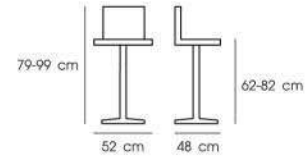

PN9281

Dim. 52 x 48 x 79-99 cm
Packing 2 PCS / CTN
Ctn.Dim. 41.9 x 55.9 x 55.9 cm
1x20' 396 PCS
Material : PU seat with
chromed gas lift base

PN92305

Dim. 51 x 54 x 100-120 cm
Packing 2 PCS / CTN
Ctn.Dim. 58 x 65 x 58 cm
1x20' 240 PCS
Material : PU seat with
chromed gas lift base

White

Silver

Black

Red

PN92306

Dim. 41 x 46 x 84-104 cm
Packing 2 PCS / CTN
Ctn.Dim. 50 x 47 x 41 cm
1x20' 540 PCS
Material : PU seat with
chromed gas lift base

PN92310

Dim. 48 x 55 x 89-109 cm
Packing 2 PCS / CTN
Ctn.Dim. 54 x 46 x 43 cm
1x20' 486 PCS
Material : PU seat with
chromed gas lift base

PN92312

Dim. 43 x 47 x 89-109 cm
Packing 2 PCS / CTN
Ctn.Dim. 52 x 47 x 46 cm
1x20' 460 PCS
Material : PU seat with
chromed gas lift base

White

Silver

Black

PN92314

Dim. 53 x 45 x 83-104 cm
Packing 1 PC / CTN
Ctn.Dim. 55 x 45 x 30 cm
1x20' 350 PCS
Material : PU seat with
chromed gas lift base