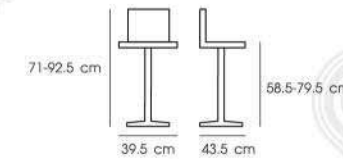

PN92318

Dim. 46.5 x 43.5 x 79.5-100 cm
Packing 2 PCS / CTN
Ctn.Dim. 48 x 26 x 49 cm
1x20' 850 PCS
Material : ABS with
chromed gas lift base

PN9280

Dim. 44 x 43 x 67-88 cm
Packing 2 PCS / CTN
Ctn.Dim. 43.5 x 47 x 59.1 cm
1x20' 430 PCS
Material : ABS with
chromed gas lift base

PN9290

Dim. 42 x 44.5 x 84.5-105 cm
Packing 2 PCS / CTN
Ctn.Dim. 48 x 46 x 36 cm
1x20' 650 PCS
Material : PP seat+PU cushion
with chromed gas lift base

PN9287

Dim. 39.5 x 43.5 x 71-92.5 cm
Packing 2 PCS / CTN
Ctn.Dim. 72.5 x 32 x 38 cm
1x20' 590 PCS
Material : ABS with chromed gas lift base

White

Black

PN92308

Dim. 38.5 x 51 x 66-86 cm
Packing 2 PCS / CTN
Ctn.Dim. 69 x 33 x 39 cm
1x20' 584 PCS
Material : PU seat with
chromed gas lift base