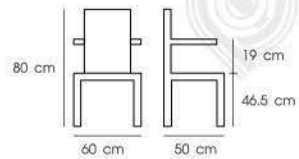

**PN92221GM/WD**

Dim. 54 x 46 x 81 cm  
 Packing 4 PCS / CTN  
 Ctn.Dim. 65 x 48 x 90 cm  
 1x20' 400 PCS  
 Material : Steel with Ash wood seat

Black

**PN92260PC/WD**

Dim. 48.5 x 48 x 77 cm  
 Packing 4 PCS / CTN  
 Ctn.Dim. 45 x 52 x 78 cm  
 1x20' 580 PCS  
 Material : Steel with plywood seat

Black

**PN92248PC/WD**  
 Dim. 59 x 61 x 70 cm  
 Packing 2 PCS / CTN  
 Ctn.Dim. 64 x 75 x 80 cm  
 1x20' 140 PCS  
 Material : Steel frame  
 with plywood seat and back

matt black with walnut veneer

**Handle**  
 Steel frame

**PN92249PC/WD**  
 Dim. 57.5 x 57 x 83 cm  
 Packing 2 PCS / CTN  
 Ctn.Dim. 59 x 59 x 95 cm  
 1x20' 160 PCS  
 Material : Steel frame  
 with plywood seat and back

matt black with walnut veneer

**PN92246PC/WD**  
 Dim. 46.5 x 50 x 80 cm  
 Packing 2 PCS / CTN  
 Ctn.Dim. 56 x 62 x 100 cm  
 1x20' 150 PCS  
 Material : Steel frame  
 with plywood seat and back

**PN92251PC/WD**  
 Dim. 48 x 58 x 76 cm  
 Packing 2 PCS / 4 CTNS  
 Ctn.Dim. 67 x 52 x 99 cm  
 1x20' 300 PCS  
 Material : Veneer backrest  
 & seat with steel frame powder coating

steel with veneer backrest & seat