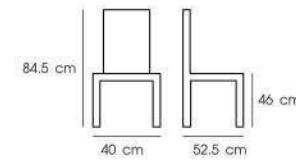

**PN9276AL-PC  
PN9276AL-GM**

Dim. 40 x 52.5 x 84.5 cm  
Packing 2 PCS / CTN  
Ctn.Dim. 43 x 59 x 94 cm  
1x20' 216 PCS  
Material : Aluminium

White

PN9276AL-PC | Powder Coat

Black

Red

Gunmetal  
PN9276AL-GM

**PN9276APC/WD  
PN9276AGM/WD**

Dim. 40.5 x 49.5 x 84 cm  
Packing 2 PCS / CTN  
Ctn.Dim. 43 x 61 x 91 cm  
1x20' 220 PCS  
Material : Steel with rubber wood seat

Grey

PN9276APC/WD / Powder Coat

Black

Gunmetal  
PN9276AGM/WD.

**PN9276PC**

Dim. 40 x 52.5 x 84.5 cm  
Packing 2 PCS / CTN  
Ctn.Dim. 43 x 59 x 94 cm  
1x20' 220 PCS  
Material : Steel

White

Grey

Black

Red

**PN92256AL/AT**

Dim. 47 x 53 x 92 cm  
Packing 4 PCS / CTN  
Ctn.Dim. 137 x 76 x 51 cm  
1x20' 200 PCS  
Material : Aluminium  
with Antique color

White Black Blue

**PN92257AL/AT**

Dim. 51.5 x 58 x 85.5 cm  
Packing 4 PCS / CTN  
Ctn.Dim. 137 x 71 x 54 cm  
1x20' 200 PCS  
Material : Aluminium  
with Antique color

White Black Blue

**PN92258AL/AT**

Dim. 60 x 53 x 85.5 cm  
Packing 2 PCS / CTN  
Ctn.Dim. 70 x 50 x 53 cm  
1x20' 280 PCS  
Material : Aluminium  
with Antique color