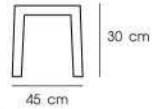

**PN9131/1**

Dia. 45 x 45.5 cm  
Packing 1 SET / CTN  
Ctn.Dim. 46.4 x 46.4 x 27.9 cm  
1x20' 432 SETS  
Material : PPTR with Metal leg

White / Black / Blue / Green / Orange / Red

**PN9131/2**

Dia. 50 x 46.5 cm  
Packing 1 SET / 2 CTNS  
Ctn.Dim. (Top) : 5.1 x 55.2 x 56.5 cm  
(Body) : 46.4 x 46.4 x 27.9 cm  
1x20' 355 SETS  
Material : PPTR with  
Metal leg and Tempered glass