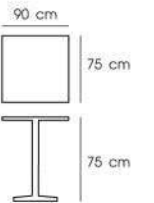

PNID94062

Dim. 90 x 75 x 75 cm
Packing 1 PC / CTN
Ctn.Dim. 80 x 95 x 80 cm
1x20' 42 PCS
Material : FIBERGLASS