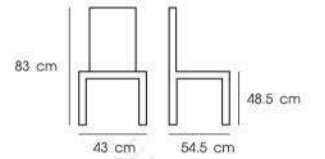

**PNG9175**

Dim. 49.5 x 55 x 85 cm  
 Packing 4 PCS / BND  
 Bnd.Dim. 50.8 x 69.2 x 99.7 cm  
 1x20' 420 PCS  
 Material : PP

**PNG9176**

Dim. 56 x 56 x 85 cm  
 Packing 4 PCS / BND  
 Bnd.Dim. 58.4 x 71.1 x 99.7 cm  
 1x20' 336 PCS  
 Material : PP

**PN92202**

Dim. 49.5 x 54 x 84.5 cm  
 Packing 2 PCS / CTN  
 Ctn.Dim. 54 x 54 x 50 cm  
 1x20' 350 PCS  
 Material : PP seat  
 and legs , PU cushion

Blue

Yellow

Orange

**PN92170**

Dim. 41 x 55 x 83.5 cm  
 Packing 4 PCS / CTN  
 Ctn.Dim. 51 x 67.5 x 95 cm  
 1x20' 320 PCS  
 Material : PP

White

**PN9212**

Dim. 56 x 46 x 74 cm  
 Packing 4 PCS / CTN  
 Ctn.Dim. 56 x 74 x 86.5 cm  
 1x20' 288 PCS  
 Material : PP

White

**PN9228**

Dim. 43 x 54.5 x 83 cm  
 Packing 4 PCS / CTN  
 Ctn.Dim. 64 x 59 x 61 cm  
 1x20' 348 PCS  
 Material : PP

White

Charcoal

Black

**PN9228/1**

Dim. 43 x 54.5 x 83 cm  
 Packing 4 PCS / CTN  
 Ctn.Dim. 64 x 59 x 61 cm  
 1x20' 324 PCS  
 Material : PP with artwood seat

White

Charcoal

Black