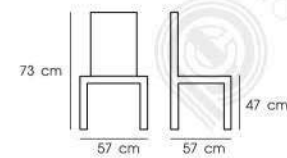

Dim. 68 x 73 x 78 cm  
Packing 1 PC / CTN  
Ctn.Dim. 72 x 75 x 66 cm  
1x20' 75 PCS  
Material : Birch wood legs fabric 100% polyester and sponge polyurethane foam.

Gray

Dark Gray

**PN92245/WD**

Dim. 57 x 57 x 73 cm  
Packing 1 PC / CTN  
Ctn.Dim. 57 x 57 x 31 cm  
1x20' 260 PCS  
Material : Foam with fabric cover / beech wooden legs