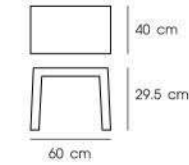

PN92112

Dim. 60 x 40 x 29.5 cm
Packing 1 PC / CTN
Ctn.Dim. 63 x 43 x 33 cm
1x20' 302 PCS
Material : FIBERGLASS