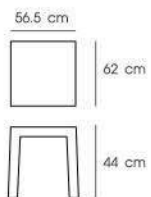

Brown

Black  
 PN92231PU

Yellow

**PN92025PU**

Dim. 75 x 77 x 85 cm  
Packing 1 PC / CTN  
Ctn.Dim. 79 x 76.5 x 76.5 cm  
1x20' 56 PCS  
Material : PU with stainless steel base

Black

White

**PN92025**

Dim. 75 x 77 x 85 cm  
Packing 1 PC / CTN  
Ctn.Dim. 79 x 76.5 x 76.5 cm  
1x20' 56 PCS  
Material : Jeans fabric with stainless steel base

Blue (Jeans)

**PN92025/1PU**

Dim. 56.5 x 62 x 44 cm  
Packing 1 PC / CTN  
Ctn.Dim. 58.4 x 66 x 47 cm  
1x20' 143 PCS  
Material : PU with stainless steel base

PN92025/1PU

PN92025PU

**PN92025/1**

Dim. 56.5 x 62 x 44 cm  
Packing 1 PC / CTN  
Ctn.Dim. 58.4 x 66 x 47 cm  
1x20' 143 PCS  
Material : Jeans fabric with stainless steel base

PN92025/1

PN92025

Black

White

Blue (Jeans)

**PN9701PU**

Dim. 150 x 50 x 78 cm  
Packing 1 PC / CTN  
Ctn.Dim. 154 x 77 x 78 cm  
1x20' 30 PCS  
Material : PU with stainless steel base

Black

White

**PN9701**

Dim. 150 x 50 x 78 cm  
Packing 1 PC / CTN  
Ctn.Dim. 151 x 76 x 76 cm  
1x20' 30 PCS  
Material : Jeans fabric with stainless steel base