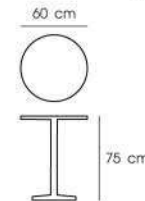

PN9103/1M

Dia. 60 x 75 cm
Packing 1 SET / 3 CTNS
Ctn.Dim.
Top : 5.1 x 62.2 x 63.5 cm
Leg : 7.6 x 7.6 x 71.1 cm
Base : 6.4 x 43.2 x 43.2 cm
1x20' 702 SET
Material : PP top with metal leg