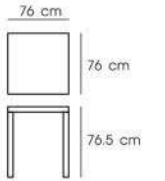

**PN9524-Q120PCWD**  
**PN9524-Q120GMWD**

Dim. 80 x 120 x 77 cm  
Packing 1 PC / CTN  
Ctn.Dim. 84 x 124 x 11 cm  
1x20' 226 PCS  
Material : Steel with elm wood top

Black  
PN9524-Q120PCWD

Gunmetal  
PN9524-Q120GMWD

**PN9524-S80PC/WD**  
**PN9524-S80GM/WD**

Dim. 80 x 80 x 74 cm  
Packing 1 PC / CTN  
Ctn.Dim. 84 x 84 x 11 cm  
1x20' 333 PCS  
Material : Steel with elm wood top

Black  
PN9524-S80PC/WD

Gunmetal  
PN9524-S80GM/WD

**PN9524-S60PC/WD**  
**PN9524-S60GM/WD**

Dim. 60 x 60 x 74 cm  
Packing 1 PC / CTN  
Ctn.Dim. 64 x 84 x 11 cm  
1x20' 440 PCS  
Material : Steel with elm wood top

Black  
PN9524-S60PC/WD

Gunmetal  
PN9524-S60GM/WD

**PN94111PC**

Dim. 76 x 76 x 76.5 cm  
Packing 1 PC / CTN  
Ctn.Dim. 80 x 80 x 14 cm  
1x20' 300 PCS  
Material : Steel

Frost White

Frost Black

**PN94079PC**

Dim. 60 x 60 x 105.5 cm  
Packing 1 PC / CTN  
Ctn.Dim. 106 x 63 x 10 cm  
1x20' 405 PCS  
Material : Steel