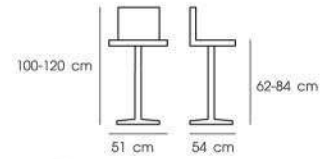

White

Black

**PN92305**

Dim. 51 x 54 x 100-120 cm  
Packing 2 PCS / CTN  
Ctn.Dim. 58 x 65 x 58 cm  
1x20' 240 PCS  
Material : PU seat with  
chromed gas lift base

White

Silver

Black

Red