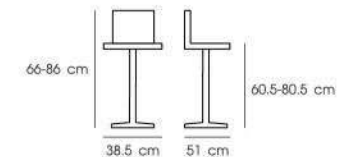

White

Black

**PN92308**

Dim. 38.5 x 51 x 66-86 cm  
Packing 2 PCS / CTN  
Ctn.Dim. 69 x 33 x 39 cm  
1x20' 584 PCS  
Material : PU seat with  
chromed gas lift base

White

Black

**PN9281**

Dim. 52 x 48 x 79-99 cm  
Packing 2 PCS / CTN  
Ctn.Dim. 41.9 x 55.9 x 55.9 cm  
1x20' 396 PCS  
Material : PU seat with  
chromed gas lift base