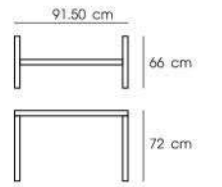

PN9152M/2

Dim. 66 x 91.5 x 72 cm
Packing 1 SET / BND
Bnd.Dim. 65 x 90 x 72.5 cm
1x20' 62 PCS
Material : STEEL POWDER COATING
Maximum table top size 80 x 120 cm