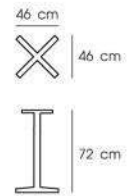

PN9301M

Dim. 46 x 46 x 72 cm
Packing 1 PC / CTN
Ctn.Dim. 74 x 30 x 11 cm
1x20' 1,085 PCS
Material : STEEL POWDER COATING
Maximum table top size 80 cm