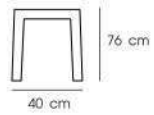

White Black Blue

**PN92137AT**

Dim. 38 x 38 x 45 cm  
Packing 4 PCS / CTN  
Ctn.Dim. 44 x 95,5 x 44 cm  
1x20' 560 PCS  
Material : Steel

White

Black

Blue

**PN92137AT-H76**

Dim. 40 x 40 x 76 cm  
Packing 4 PCS / CTN  
Ctn.Dim. 46 x 130 x 46 cm  
1x20' 380 PCS  
Material : Steel

White

Black

Blue

**PN92136PC/WD  
PN92136GM/WD**

Dim. 40 x 40 x 76 cm  
Packing 4 PCS / CTN  
Ctn.Dim. 40 x 40 x 128 cm  
1x20' 504 PCS  
Material : Steel with elm wood seat

White

Black

Gunmetal

○ PN92136PC/WD | Powder Coatings

○ PN92136GM/WD

**PN92136GMWD-H45**

Dim. 35 x 35 x 45 cm  
Packing 4 PCS / CTN  
Ctn.Dim. 46 x 46 x 85 cm  
1x20' 580 PCS  
Material : Steel with elm wood seat

Gunmetal

**PN92119PC/WD**  
**PN92119GM/WD**  
 Dim. 34.5 x 34.5 x 46-64 cm  
 Packing 2 PCS / CTN  
 Ctn.Dim. 38 x 37 x 48 cm  
 1x20' 770 PCS  
 Material : Steel with elm wood seat