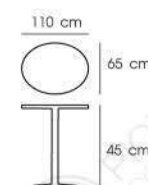

PN9101/1M

Dim. 110 x 65 x 73 cm
Packing 1 SET / 3 CTNS
Ctn.Dim. Top : 5.7 x 67.3 x 112.4 cm
Leg : 8.3 x 8.3 x 71.8 cm
Stand : 6.4 x 39.4 x 57.8 cm
1x20' 412 SET
Material : HPS top with metal leg

White / Black

PN9106/1M (90 cm) PN9107/1M (110 cm)

Dia. 90 x 73 cm / Dia. 110 x 73 cm
Packing 1 SET / 3 CTNS
Ctn.Dim. Top : 5.7 x 91.8 x 92.7 cm (90 cm)
Top : 5.7 x 112 x 112.5 cm (110 cm)
Leg : 8.3 x 8.3 x 71.8 cm
Stand : 6.4 x 43.2 x 43.2 cm
1x20' 371 SET
Material : HPS top with metal leg

White / Black

PN9108/1M

Dim. 75 x 75 x 73 cm
Packing 1 SET / 3 CTNS
Ctn.Dim. Top : 5.7 x 76.8 x 77.5 cm
Leg : 7.6 x 7.6 x 71.1 cm
Stand : 6.4 x 43.5 x 43.5 cm
1x20' 510 SET
Material : HPS top with metal leg

White / Black

PN9101

Dim. 110 x 65 x 75 cm
Packing 1 SET / 2 CTNS
Ctn.Dim. Top : 5.7 x 67.3 x 112.4 cm
Leg : 66.7 x 66.7 x 45.1 cm
1x20' 116 SET
Material : HPS top with ABS leg

White / Black

PN9106

Dia. 90 x 75 cm
Packing 1 SET / 2 CTNS
Ctn.Dim. Top : 5.7 x 91.8 x 92.7 cm
Leg : 66.7 x 66.7 x 45.1 cm
1x20' 113 SET
Material : HPS top with ABS leg

White / Black

PN9101S

Dim. 110 x 65 x 45 cm
Packing 1 SET / 2 CTNS
Ctn.Dim. Top : 5.7 x 67.3 x 112.4 cm
Leg : 66.7 x 66.7 x 45.1 cm
1x20' 116 SET
Material : HPS top with ABS leg

White / Black

PN9106S

Dia. 90 x 45 cm
Packing 1 SET / 2 CTNS
Ctn.Dim. Top : 5.7 x 91.8 x 92.7 cm
Leg : 66.7 x 66.7 x 45.1 cm
1x20' 113 SET
Material : HPS top with ABS leg

White / Black

PN9108

Dim. 75 x 75 x 75 cm
Packing 1 SET / 2 CTNS
Ctn.Dim. Top : 5.7 x 76.8 x 77.5 cm
Leg : 66.7 x 66.7 x 45.1 cm
1x20' 120 SET
Material : HPS top with ABS leg

White / Black

PN9108S

Dim. 75 x 75 x 45 cm
Packing 1 SET / 2 CTNS
Ctn.Dim. Top : 5.7 x 76.8 x 77.5 cm
Leg : 66.7 x 66.7 x 45.1 cm
1x20' 120 SET
Material : HPS top with ABS leg

White / Black