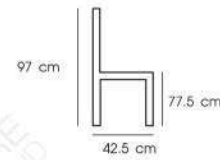

PN92131PC
PN92131GM
Dim. 42.5 x 42.5 x 97 cm
Packing 4 PCS / CTN
Ctn.Dim. 47 x 48 x 122 cm
1x20' 380 PCS
Material : Steel

PN92131PC/WD
PN92131GM/WD
Dim. 42.5 x 42.5 x 97 cm
Packing 4 PCS / CTN
Ctn.Dim. 47 x 48 x 122 cm
1x20' 380 PCS
Material : Steel with elm wood seat

PN92132PCWD-H66
PN92132GMWD-H66
Dim. 41 x 41 x 83 cm
Packing 4 PCS / CTN
Ctn.Dim. 47 x 48 x 122 cm
1x20' 380 PCS
Material : Steel with rubber wood seat

PN92132PC
PN92132GM
PN92132CP
Dim. 43.5 x 43.5 x 96.5 cm
Packing 4 PCS / CTN
Ctn.Dim. 47 x 48 x 122 cm
1x20' 380 PCS
Material : Steel

PN92132PC/WD
PN92132GM/WD
Dim. 43.5 x 43.5 x 96.5 cm
Packing 4 PCS / CTN
Ctn.Dim. 47 x 48 x 122 cm
1x20' 380 PCS
Material : Steel with rubber wood seat