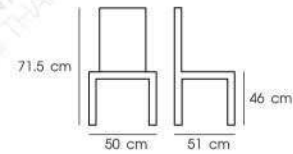

**PN9268**

Dim. 62.5 x 60 x 68 cm  
Packing 5 PCS / 2 CTN  
Ctn.Dim.Body (5 pcs) : 65.4 x 65.4 x 50.8 cm  
Ctn.Dim.Leg (5 pcs) : 39.4 x 46.4 x 47 cm  
1x20' 435 PCS  
Material : PP seat  
with solid beech wood legs

White

Black

**PN92163**

Dim. 53 x 55.5 x 78 cm  
Packing 1 PC / CTN  
Ctn.Dim. 45 x 47.5 x 47.5 cm  
1x20' 260 PCS  
Material : PP back&seat  
with metal frame and beech wood legs

White

Black

**PN92144**

Dim. 46.5 x 33 x 46.5 cm  
Packing 2 PCS / CTN  
Ctn.Dim. 48 x 35 x 32 cm  
1x20' 1000 PCS  
Material : PP shell  
with steel and beech wood legs

White

Gray

Black

White

Grey

Black

**PN92241/WD**

Dim. 50 x 51 x 71.5 cm  
 Packing 1 PC / CTN  
 Ctn.Dim. 78 x 56 x 17 cm  
 1X20' 350 PCS  
 Material : PP back and seat foam  
 with fabric cushion / beech wooden legs

White

Black

Blue

Mustard

**PN92198**

Dim. 62.5 x 56 x 76 cm  
 Packing 2 PCS / CTN  
 Ctn.Dim. 64 x 62 x 52 cm  
 1x20' 252 PCS  
 Material : PP body with wooden leg

White

Black