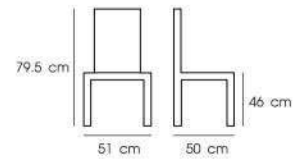

**PN92239**

Dim. 48 x 54 x 79.5 cm  
 Packing 4 PCS / 3 CTN  
 Ctn.Dim. Seat (4pcs) 64 x 56 x 48.5 cm  
 Base (2pcs) 49.5 x 48.5 x 46.5 cm  
 1x20' 260 PCS  
 Material : PP

Light grey

Mild grey

**PN92240**

Dim. 51 x 50 x 79.5 cm  
 Packing 4 PCS / CTN  
 Ctn.Dim.  
 BX : Dim. 57.5 x 61.5 x 64 cm  
 BX : Dim. 61.5 x 32.5 x 34.5 cm (L Shape)  
 1x20' 352 PCS  
 Material : PP

Moss grey

Beige

Black grey

**PN92240/1**

Dim. 51 x 50 x 79.5 cm  
 Packing 4 PCS / CTN  
 Ctn.Dim.  
 BX : Dim. 57.5 x 61.5 x 64 cm  
 BX : Dim. 61.5 x 32.5 x 34.5 cm (L Shape)  
 1x20' 352 PCS  
 Material : PP with fabric cushion

Moss grey

Black grey

**PN9253**

Dim. 46 x 53 x 81 cm  
Packing 10 PCS / 3 CTN  
Ctn.Dim.Body (10 pcs) : 55.5 x 64 x 50 cm  
Ctn.Dim.Leg (5 pcs) : 44 x 44 x 87 cm  
1x20' 500 PCS  
Material : PP seat with  
solid beech wood legs