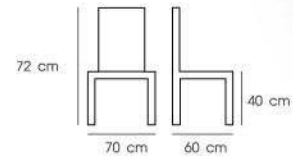

## FIBERGLASS

Touching style of gorgeous and endurance with fiber furniture.

**PN92013**

Dim. 70 x 60 x 72 cm  
 Packing 1 PC / CTN  
 Ctn.Dim. 74 x 74 x 79 cm  
 1x20' 60 PCS  
 Material : FIBERGLASS

**PN9200/2**