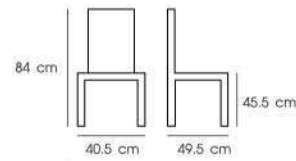

White  
 PN92132PCWD-H66

Gunmetal  
 PN92132GMWD-H66

**PN92132PC**  
**PN92132GM**  
**PN92132CP**  
 Dim. 43.5 x 43.5 x 96.5 cm  
 Packing 4 PCS / CTN  
 Ctn.Dim. 47 x 48 x 122 cm  
 1x20' 380 PCS  
 Material : Steel

White  
 PN92132PC/WD / Powder Coat

Grey  
 PN92132GM/WD

Black / F - Black  
 PN92132PC/WD / Powder Coat

Gunmetal  
 PN92132GM/WD

**PN9276**

Dim. 40 x 52.5 x 84.5 cm  
Packing 2 PCS / CTN  
Ctn.Dim. 43 x 59 x 94 cm  
1x20' 220 PCS  
Material : Stainless steel

Silver

**PN9276APC  
PN9276AGM**

Dim. 40.5 x 49.5 x 84 cm  
Packing 2 PCS / CTN  
Ctn.Dim. 43 x 61 x 91 cm  
1x20' 220 PCS  
Material : steel

White

PN9276APC / Powder Coat

Black

Red

Gunmetal  
PN9276AGM

**PN9276AL-PC  
PN9276AL-GM**

Dim. 40 x 52.5 x 84.5 cm  
Packing 2 PCS / CTN  
Ctn.Dim. 43 x 59 x 94 cm  
1x20' 216 PCS  
Material : Aluminium

White

PN9276AL-PC | Powder Coat

Black

Red

Gunmetal  
PN9276AL-GM