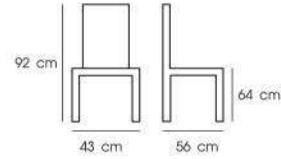

Dim. 43 x 56 x 92 cm  
Packing 2 PCS / CTN  
Ctn.Dim. 47 x 50 x 80 cm  
1x20' 286 PCS  
Material : PU cushion  
with metal leg

Black

Brown

Yellow

**PN92143PU**

Dim. 41.5 x 39.5 x 92 cm  
Packing 4 PCS / CTN  
Ctn.Dim. 44.5 x 42.5 x 99.5 cm  
1x20' 568 PCS  
Material : Steel with PU cushion