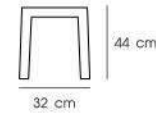

White / Blue / Green / Orange / Pink  
○ ● ● ● ●

**PN9096**

Dia. 32 x 44 cm  
Packing 12 PCS / CTN  
Ctn.Dim. 33.7 x 45.1 x 80.6 cm  
1x20' 2832 PCS  
Material : PP

White / Blue / Green / Orange / Pink  
○ ● ● ● ●