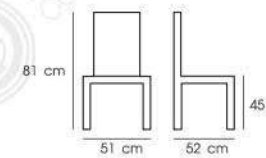

PN92254

Dim. 51 x 52 x 81 cm
Packing 2 PCS / CTN
Ctn.Dim. 67 x 58 x 57 cm
1x20' 242 PCS
Material : Fabric + PU back + tube powder coated black

Gray