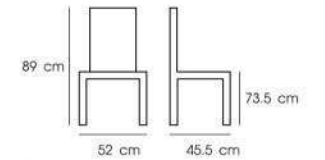

PN92317PU

Dim. 49 x 53 x 100 cm
Packing 1 PC / CTN
Ctn.Dim. 78 x 47 x 15.5 cm
1x20' 460 PCS
Material : PU cushion
with beech wooden leg

PN92315PU

Dim. 47 x 47 x 85 cm
Packing 2 PCS / CTN
Ctn.Dim. 74 x 25 x 49 cm
1x20' 572 PCS
Material : PU Seat
with beech wooden leg

PN92313

Dim. 41 x 43 x 84.5 cm
Packing 4 PCS / CTN
Ctn.Dim. 74 x 48 x 39 cm
1x20' 740 PCS
Material : Fabric or PU cushion
with ash wooden leg

PN92316

Dim. 52 x 45.5 x 89 cm
Packing 4 PCS / CTN
Ctn.Dim. 73 x 46 x 43 cm
1x20' 720 PCS
Material : PP seat
with oak wooden leg

PN92309/WD

Dim. 40.5 x 40.5 x 80.5 cm
Packing 2 PCS / CTN
Ctn.Dim. 66 x 50 x 46.5 cm
1x20' 340 PCS
Material : PP seat , PC back
and metal leg with wooden color