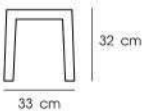

PN9139

Dia. 32 x 32.5 cm
Packing 12 PCS / CTN
Ctn.Dim. 33.7 x 33.7 x 115.6 cm
1x20' 2640 PCS
Material : PP

Blue / Green / Orange / Pink

Stackable

PN9139/1

Dia. 32 x 45 cm
Packing 6 PCS / CTN
Ctn.Dim. 33.7 x 33.7 x 108 cm
1x20' 1,416 PCS
Material : PP

Blue / Green / Orange / Pink

PN9133

Dim. 33 x 33 x 32 cm
Packing 4 PCS / CTN
Ctn.Dim. 68.6 x 68.6 x 35.6 cm
1x20' 692 PCS
Material : PP

White | White / Black | Black / Gray | Gray / White | Blue / White | Green / White | Orange / White | Pink / White

Storage Adjustable Height

PN9100

Dia. 32 x 45 cm
Packing 12 PCS / CTN
Ctn.Dim. 33.7 x 66 x 95.3 cm
1x20' 1632 PCS
Material : PP

Storage Lighting Speaker