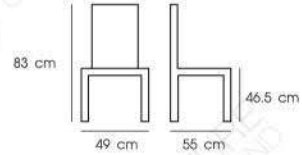

PN92202/WD

Dim. 49 x 55 x 83 cm
Packing 4 PCS / CTN
Ctn.Dim. 60 x 59 x 54 cm
1x20' 544 PCS
Material : PP back&seat
with PU cushion and
beech wood legs

White