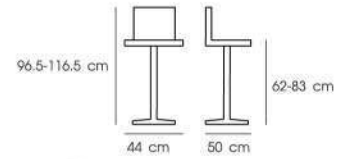

Brown

Black

**PN92311**  
 Dim. 44 x 50 x 96-116.5 cm  
 Packing 2 PCS / CTN  
 Ctn.Dim. 52 x 47 x 46 cm  
 1x20' 460 PCS  
 Material : Fabric seat  
 with chromed gas lift base

Gray

Green

**PN9289**

Dia. 35.5 x 74.5 cm  
 Packing 2 PCS / CTN  
 Ctn.Dim. 39 x 76.5 x 78 cm  
 1x20' 216 PCS  
 Material : Poly Carbonate