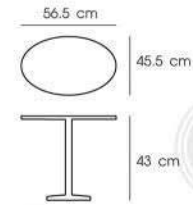

PN94043

Dim. 56.5 x 45.5 x 43 cm
Packing 1 PC / CTN
Ctn.Dim. 61 x 49.5 x 49.5 cm
1x20' 175 PCS
Material : FIBERGLASS