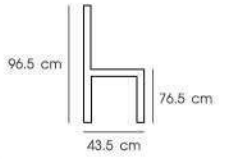

Black  
 PN92131GM/WD

Gunmetal  
 PN92131GM/WD

**PN92132PCWD-H66**  
**PN92132GMWD-H66**  
 Dim. 41 x 41 x 83 cm  
 Packing 4 PCS / CTN  
 Ctn.Dim. 47 x 48 x 122 cm  
 1x20' 380 PCS  
 Material : Steel with rubber wood seat

White  
 PN92132PCWD-H66

Gunmetal  
 PN92132GMWD-H66

**PN92132PC**  
**PN92132GM**  
**PN92132CP**  
 Dim. 43.5 x 43.5 x 96.5 cm  
 Packing 4 PCS / CTN  
 Ctn.Dim. 47 x 48 x 122 cm  
 1x20' 380 PCS  
 Material : Steel

White  
 PN92132PC / Powder Coat

Black / F-Black  
 PN92132GM

Gunmetal  
 PN92132GM

Copper  
 PN92132CP

**PN92132PC/WD**  
**PN92132GM/WD**  
 Dim. 43.5 x 43.5 x 96.5 cm  
 Packing 4 PCS / CTN  
 Ctn.Dim. 47 x 48 x 122 cm  
 1x20' 380 PCS  
 Material : Steel with rubber wood seat