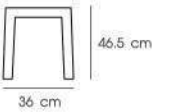

White / Black / Blue / Green / Orange / Red

**PN9130A**

Dim. 36 x 36 x 46.5 cm  
Packing 6 PCS / CTN  
Ctn.Dim. 38.1 x 38.1 x 85.1 cm  
1x20' 1410 PCS  
Material : PP

White / Black / Grey / Red

**PN637**

**PN637/1**  
Dim. 36 x 36 x 46.5 cm  
Packing 6 SETS / CTN  
Ctn.Dim. 38.1 x 38.1 x 85.1 cm  
1x20' 1410 PCS  
Material : PP