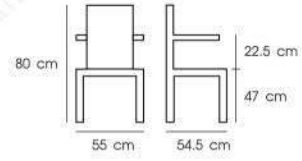

**PN92184**

Dim. 43 x 50.5 x 83 cm  
Packing 2 PCS / CTN  
Ctn.Dim. 45 x 77 x 111 cm/2ctns (L Shape)  
1x20' 520 PCS  
Material : ABS seat with chromed leg

**PN92186**

Dim. 51 x 49 x 80.5 cm  
Packing 4 PCS / CTN  
Ctn.Dim. 56 x 59 x 52 cm  
1x20' 604 PCS  
Material : PP seat with chromed leg

**PN9255-PP**

Dim. 54.5 x 56.5 x 82.5 cm  
Packing 2 PCS / CTN  
Ctn.Dim. 57 x 57 x 51 cm  
1x20' 288 PCS  
Material : PP seat with Aluminium leg

**PN9258**

Dim. 52.5 x 53 x 82 cm  
Packing 4 PCS / CTN  
Ctn.Dim. 59.7 x 64.8 x 53.3 cm  
1x20' 504 PCS  
Material : PP seat with chromed leg

**PN92224**

Dim. 55 x 54.5 x 80 cm  
Packing 4 PCS / CTN  
Ctn.Dim. 64.5 x 63 x 48.5 cm  
1x20' 548 PCS  
Material : PP

Gray

In-blue

**PN92225**

Dim. 46 x 50.5 x 79.5 cm  
Packing 4 PCS / 3 CTN  
Ctn.Dim. Seat (4pcs) 58 x 53 x 47 cm  
Base (2pcs) 63 x 63 x 51 cm  
1x20' 292 PCS  
Material : PP

White/gray

Gray/charcoal

Yellow/gray

**PN92226**

Dim. 50 x 47 x 82 cm  
Packing 4 PCS / CTN  
Ctn.Dim. 71 x 56 x 95 cm  
1x20' 284 PCS  
Material : PP

White

Charcoal

**PN9276-PP**