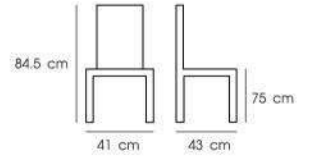

## BAR CHAIR

The design of balance maximum comfort with a few space.

**PN92317PU**

Dim. 49 x 53 x 100 cm  
Packing 1 PC / CTN  
Ctn.Dim. 78 x 47 x 15.5 cm  
1x20' 460 PCS  
Material : PU cushion  
with beech wooden leg

Gray

**PN92315PU**

Dim. 47 x 47 x 85 cm  
Packing 2 PCS / CTN  
Ctn.Dim. 74 x 25 x 49 cm  
1x20' 572 PCS  
Material : PU Seat  
with beech wooden leg

Gray

Black

Brown

**PN92313**

Dim. 41 x 43 x 84.5 cm  
Packing 4 PCS / CTN  
Ctn.Dim. 74 x 48 x 39 cm  
1x20' 740 PCS  
Material : Fabric or PU cushion  
with ash wooden leg

White

Black

Green

Cream

**PN92316**

Dim. 52 x 45.5 x 89 cm  
Packing 4 PCS / CTN  
Ctn.Dim. 73 x 46 x 43 cm  
1x20' 720 PCS  
Material : PP seat  
with oak wooden leg

White

Gray