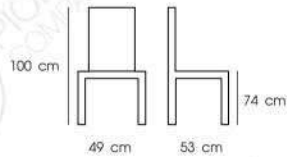

PN92317PU

Dim. 49 x 53 x 100 cm
Packing 1 PC / CTN
Ctn.Dim. 78 x 47 x 15.5 cm
1x20' 460 PCS
Material : PU cushion
with beech wooden leg

PN92315PU

Dim. 47 x 47 x 85 cm
Packing 2 PCS / CTN
Ctn.Dim. 74 x 25 x 49 cm
1x20' 572 PCS
Material : PU Seat
with beech wooden leg

PN92313

Dim. 41 x 43 x 84.5 cm
Packing 4 PCS / CTN
Ctn.Dim. 74 x 48 x 39 cm
1x20' 740 PCS
Material : Fabric or PU cushion
with ash wooden leg

PN92316

Dim. 52 x 45.5 x 89 cm
Packing 4 PCS / CTN
Ctn.Dim. 73 x 46 x 43 cm
1x20' 720 PCS
Material : PP seat
with oak wooden leg

PN92309/WD

Dim. 40.5 x 40.5 x 80.5 cm
Packing 2 PCS / CTN
Ctn.Dim. 66 x 50 x 46.5 cm
1x20' 340 PCS
Material : PP seat , PC back
and metal leg with wooden color