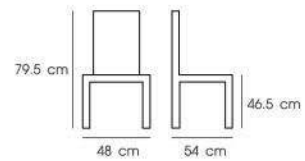

Charcoal/White

Brown/beige

**PN92229**

Dim. 53 x 56.5 x 78 cm  
Packing 4 PCS / CTN  
Ctn.Dim. 72 x 55.5 x 95 cm  
1x20' 284 PCS  
Material : PP

White

Charcoal

In-Blue

**PN92234**

Dim. 56.5 x 58.5 x 77.5 cm  
Packing 4 PCS / CTN  
Ctn.Dim. 69 x 58 x 90 cm  
1x20' 300 PCS  
Material : PP

White

Gray

Black

Beige

**PN92232**

Dim. 43 x 54.5 x 83 cm  
Packing 4 PCS / CTN  
Ctn.Dim. 65 x 56 x 100 cm  
1x20' 300 PCS  
Material : PP

**PN92239**

Dim. 48 x 54 x 79.5 cm  
 Packing 4 PCS / 3 CTN  
 Ctn.Dim. Seat (4pcs) 64 x 56 x 48.5 cm  
 Base (2pcs) 49.5 x 48.5 x 46.5 cm  
 1x20' 260 PCS  
 Material : PP

Light grey

Mild grey

**PN92240**

Dim. 51 x 50 x 79.5 cm  
 Packing 4 PCS / CTN  
 Ctn.Dim.  
 BX : Dim. 57.5 x 61.5 x 64 cm  
 BX : Dim. 61.5 x 32.5 x 34.5 cm (L Shape)  
 1x20' 352 PCS  
 Material : PP

Moss grey

Beige

Black grey

**PN92240/1**