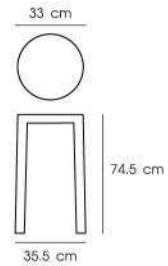

White

Black

Green

Cream

**PN92316**

Dim. 52 x 45.5 x 89 cm  
Packing 4 PCS / CTN  
Ctn.Dim. 73 x 46 x 43 cm  
1x20' 720 PCS  
Material : PP seat  
with oak wooden leg

White

Gray

White

Black

**PN92126**

Dim. 56.5 x 51 x 83 cm  
Packing 4 PCS / CTN  
Ctn.Dim. 72 x 55 x 99 cm  
1x20' 264 PCS  
Material : Metal with powder coat

Red

White

Black

**PN92145PC**

Brown

Black

**PN92311**  
 Dim. 44 x 50 x 96-116.5 cm  
 Packing 2 PCS / CTN  
 Ctn.Dim. 52 x 47 x 46 cm  
 1x20' 460 PCS  
 Material : Fabric seat  
 with chromed gas lift base

Gray

Green

**PN9289**

Dia. 35.5 x 74.5 cm  
 Packing 2 PCS / CTN  
 Ctn.Dim. 39 x 76.5 x 78 cm  
 1x20' 216 PCS  
 Material : Poly Carbonate

Ivory

Clear

Black

**PN9292**

Dim. 46.5 x 52 x 99 cm  
 Packing 4 PCS / CTN  
 Ctn.Dim. 56 x 49 x 82 cm  
 1x20' 460 PCS  
 Material : PP seat  
 with metal chromed leg

White

Black

Orange