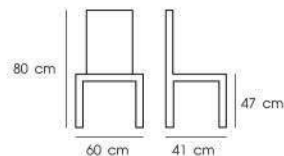

PN92163GM/WD
Dim. 60 x 41 x 80 cm
Packing 1 PC / CTN
Ctn.Dim. 46 x 47.5 x 16 cm
1x20' 745 PCS
Material : Metal with Plywood seat

natural material

PN92187
Dim. 64.5 x 55 x 78.5 cm
Packing 2 PCS / CTN
Ctn.Dim. 67 x 61 x 84 cm
1x20' 152 PCS
Material : Ash wood with PU cushion