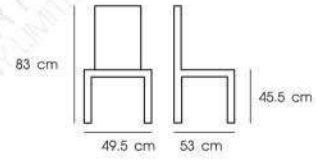

**PN9268**

Dim. 62.5 x 60 x 68 cm  
Packing 5 PCS / 2 CTN  
Ctn.Dim.Body (5 pcs) : 65.4 x 65.4 x 50.8 cm  
Ctn.Dim.Leg (5 pcs) : 39.4 x 46.4 x 47 cm  
1x20' 435 PCS  
Material : PP seat  
with solid beech wood legs

**PN92202/WD**

Dim. 49 x 55 x 83 cm  
 Packing 4 PCS / CTN  
 Ctn.Dim. 60 x 59 x 54 cm  
 1x20' 544 PCS  
 Material : PP back&seat  
 with PU cushion and  
 beech wood legs

White

Grey

Black

**PN92216**

Dim. 56.5 x 54.5 x 81.5 cm  
 Packing 4 PCS / 2 CTNS  
 Ctn.Dim. (seat) :57 x 57 x 51 cm  
 (legs) :66 x 57 x 49 cm  
 1x20' 300 PCS  
 Material : PP body with wooden leg

White

Black

Blue

Mustard

**PN92198**

Dim. 62.5 x 56 x 76 cm  
 Packing 2 PCS / CTN  
 Ctn.Dim. 64 x 62 x 52 cm  
 1x20' 252 PCS  
 Material : PP body with wooden leg

White

Black

**PN9201**

Dim. 49.5 x 53 x 83 cm  
 Packing 1 PC / CTN  
 Ctn.Dim. 51 x 52 x 47.5 cm  
 1x20' 206 PCS  
 Material : ABS body,  
 PVC cushion with Aluminium leg

**PN9233**

Dim. 68 x 60 x 84 cm  
 Packing 1 PC / CTN  
 Ctn.Dim. 57.8 x 66.7 x 52.10 cm  
 1x20' 130 PCS  
 Material : ABS body  
 with Fabric cushion Aluminium leg