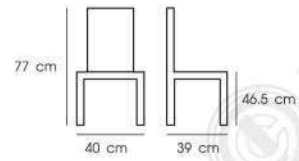

Gunmetal  
 PN92189GM

**PN92190PC**  
**PN92190GM**  
 Dim. 113 x 47 x 46 cm  
 Packing 1 PC / CTN  
 Ctn.Dim. 110 x 54 x 11 cm  
 1x20' 400 PCS  
 Material : Steel with elm wood seat

Black  
 PN92190PC

Gunmetal  
 PN92190GM

**PN9255**

Dim. 55.5 x 61 x 82 cm  
 Packing 4 PCS / CTN  
 Ctn.Dim. L shape  
 Bx1 : 60 x 74 x 80 cm  
 Bx2 : 62 x 24 x 28 cm  
 1x20' 260 PCS  
 Material : Steel with Aluminium leg

**PN92156**

Dim. 49 x 50 x 85 cm  
 Packing 2 PCS / CTN  
 Ctn.Dim. 50 x 50 x 54 cm  
 1x20' 384 PCS  
 Material : Steel with PU cushion

**PN92157**

Dim. 52 x 61 x 78.5 cm  
 Packing 4 PCS / CTN  
 Ctn.Dim. 63 x 56 x 63 cm  
 1x20' 452 PCS  
 Material : Steel with PU cushion

**PN92155**

Dim. 85.5 x 67 x 48.5 cm  
 Packing 2 PCS / CTN  
 Ctn.Dim. 78 x 59 x 66 cm  
 1x20' 170 PCS  
 Material : Steel with PU cushion

**PN92228PC**

Dim. Dim. 40 x 39 x 77 cm  
 Packing 2 PCS / CTN  
 Ctn.Dim. 43 x 45 x 95 cm  
 1x20' 300 PCS  
 Material : Steel with PU seat