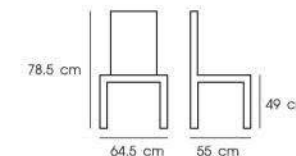

PN92135WD
Dim. 31 x 45.5 x 40 cm
Packing 1 PC / CTN
Ctn.Dim. 46 x 33 x 45 cm
1x20' 371 PCS
Material : Beech wood

PN92173WD
Dim. 33.5 x 45.5 x 76 cm
Packing 2 PCS / CTN
Ctn.Dim. 59 x 45.5 x 95 cm
1x20' 204 PCS
Material : Beech wood

PN92163GM/WD
Dim. 60 x 41 x 80 cm
Packing 1 PC / CTN
Ctn.Dim. 46 x 47.5 x 16 cm
1x20' 745 PCS
Material : Metal with Plywood seat

PN92187
Dim. 64.5 x 55 x 78.5 cm
Packing 2 PCS / CTN
Ctn.Dim. 67 x 61 x 84 cm
1x20' 152 PCS
Material : Ash wood with PU cushion

PN92188
Dim. 50 x 52 x 74.5 cm
Packing 2 PCS / CTN
Ctn.Dim. 57 x 58 x 59 cm
1x20' 136 PCS
Material : Ash wood with PU cushion