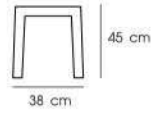

White Black Blue

**PN92196AL/AT**

Dim. 47.5 x 50 x 88.5 cm  
Packing 4 PCS / CTN  
Ctn.Dim. 136 x 56 x 71 cm  
1x20' 200 PCS  
Material : Aluminium  
with elm wood seat

White Black Blue

**PN94014AL/AT**

Dim. 60 x 75 cm  
Packing 1 PC / CTN  
Ctn.Dim. 64 x 64 x 13 cm  
1x20' 490 PCS  
Material : Aluminium  
with Antique color

White Black Blue

**PN92137AT**

Dim. 38 x 38 x 45 cm  
Packing 4 PCS / CTN  
Ctn.Dim. 44 x 95,5 x 44 cm  
1x20' 560 PCS  
Material : Steel

White

Black

Blue

**PN92137AT-H76**

Dim. 40 x 40 x 76 cm  
Packing 4 PCS / CTN  
Ctn.Dim. 46 x 130 x 46 cm  
1x20' 380 PCS  
Material : Steel

White

Black

Blue

**PN92136PC/WD  
PN92136GM/WD**

Dim. 40 x 40 x 76 cm  
Packing 4 PCS / CTN  
Ctn.Dim. 40 x 40 x 128 cm  
1x20' 504 PCS  
Material : Steel with elm wood seat

White

Black

Gunmetal