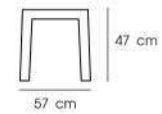

PN92083

Dia. 57 x 47 cm
Packing 1 PC / CTN
Ctn.Dim. 59.7 x 59.7 x 49.5 cm
1x20' 147 PCS
Material : FIBERGLASS