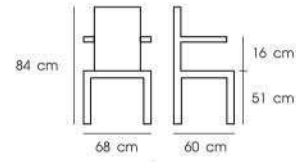

**PN9254**

Dim. 62.5 x 60 x 82 cm  
Packing 5 PCS / 2 CTN  
Ctn.Dim.Body (5 pcs) : 66.7 x 69.9 x 40 cm  
Ctn.Dim.Leg (5 pcs) : 49 x 49.5 x 82.5 cm  
1x20' 350 PCS  
Material : PP seat  
with solid beech wood legs

**PN92202/WD**

Dim. 49 x 55 x 83 cm  
 Packing 4 PCS / CTN  
 Ctn.Dim. 60 x 59 x 54 cm  
 1x20' 544 PCS  
 Material : PP back&seat  
 with PU cushion and  
 beech wood legs

White

Grey

Black

**PN92216**

Dim. 56.5 x 54.5 x 81.5 cm  
 Packing 4 PCS / 2 CTNS  
 Ctn.Dim. (seat) :57 x 57 x 51 cm  
 (legs) :66 x 57 x 49 cm  
 1x20' 300 PCS  
 Material : PP body with wooden leg

White

Black

Blue

Mustard

**PN92198**

Dim. 62.5 x 56 x 76 cm  
 Packing 2 PCS / CTN  
 Ctn.Dim. 64 x 62 x 52 cm  
 1x20' 252 PCS  
 Material : PP body with wooden leg

White

Black

**PN9201**

Dim. 49.5 x 53 x 83 cm  
 Packing 1 PC / CTN  
 Ctn.Dim. 51 x 52 x 47.5 cm  
 1x20' 206 PCS  
 Material : ABS body,  
 PVC cushion with Aluminium leg

**PN9233**

Dim. 68 x 60 x 84 cm  
 Packing 1 PC / CTN  
 Ctn.Dim. 57.8 x 66.7 x 52.10 cm  
 1x20' 130 PCS  
 Material : ABS body  
 with Fabric cushion Aluminium leg