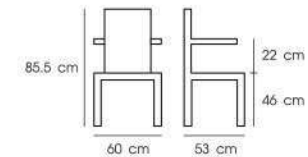

**PN9276AL-PC  
PN9276AL-GM**

Dim. 40 x 52.5 x 84.5 cm  
Packing 2 PCS / CTN  
Ctn.Dim. 43 x 59 x 94 cm  
1x20' 216 PCS  
Material : Aluminium

White

PN9276AL-PC | Powder Coat

Black

Red

Gunmetal  
PN9276AL-GM

**PN9276PC**

Dim. 40 x 52.5 x 84.5 cm  
Packing 2 PCS / CTN  
Ctn.Dim. 43 x 59 x 94 cm  
1x20' 220 PCS  
Material : Steel

White

Grey

Black

Red

**PN92256AL/AT**

Dim. 47 x 53 x 92 cm  
Packing 4 PCS / CTN  
Ctn.Dim. 137 x 76 x 51 cm  
1x20' 200 PCS  
Material : Aluminium  
with Antique color

White Black Blue

**PN92257AL/AT**

Dim. 51.5 x 58 x 85.5 cm  
Packing 4 PCS / CTN  
Ctn.Dim. 137 x 71 x 54 cm  
1x20' 200 PCS  
Material : Aluminium  
with Antique color

White Black Blue

**PN92258AL/AT**

Dim. 60 x 53 x 85.5 cm  
Packing 2 PCS / CTN  
Ctn.Dim. 70 x 50 x 53 cm  
1x20' 280 PCS  
Material : Aluminium  
with Antique color

White Black Blue

**PN92196AL/AT**

Dim. 47.5 x 50 x 88.5 cm  
Packing 4 PCS / CTN  
Ctn.Dim. 136 x 56 x 71 cm  
1x20' 200 PCS  
Material : Aluminium  
with elm wood seat

White Black Blue

**PN94014AL/AT**

Dim. 60 x 75 cm  
Packing 1 PC / CTN  
Ctn.Dim. 64 x 64 x 13 cm  
1x20' 490 PCS  
Material : Aluminium  
with Antique color