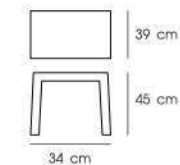

PN92111

Dim. 34 x 39 x 45 cm
Packing 1 PC / CTN
Ctn.Dim. 36.8 x 38.1 x 50.8 cm
1x20' 379 PCS
Material : FIBERGLASS