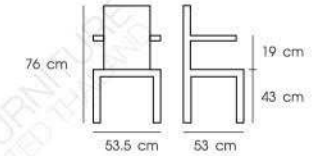

**PN9268**

Dim. 62.5 x 60 x 68 cm  
Packing 5 PCS / 2 CTN  
Ctn.Dim.Body (5 pcs) : 65.4 x 65.4 x 50.8 cm  
Ctn.Dim.Leg (5 pcs) : 39.4 x 46.4 x 47 cm  
1x20' 435 PCS  
Material : PP seat  
with solid beech wood legs

White

Black

Blue

Mustard

**PN92198**

Dim. 62.5 x 56 x 76 cm  
 Packing 2 PCS / CTN  
 Ctn.Dim. 64 x 62 x 52 cm  
 1x20' 252 PCS  
 Material : PP body with wooden leg

White

Black

**PN9201**

Dim. 49.5 x 53 x 83 cm  
 Packing 1 PC / CTN  
 Ctn.Dim. 51 x 52 x 47.5 cm  
 1x20' 206 PCS  
 Material : ABS body,  
 PVC cushion with Aluminium leg

**PN9233**

Dim. 68 x 60 x 84 cm  
 Packing 1 PC / CTN  
 Ctn.Dim. 57.8 x 66.7 x 52.10 cm  
 1x20' 130 PCS  
 Material : ABS body  
 with Fabric cushion Aluminium leg

**PN92161**

Dim. 54 x 58 x 75-86 cm  
 Packing 2 PCS / CTN  
 Ctn.Dim. 68 x 41 x 50 cm  
 1x20' 370 PCS  
 Material : ABS body,  
 PVC cushion with chromed leg

**PN92192**

Dim. 53.5 x 53 x 76 cm  
 Packing 33 PCS / BND  
 Bnd.Dim. 93 x 54 x 235 cm  
 1x20' 726 PCS  
 Material : Steel tube with PP seat