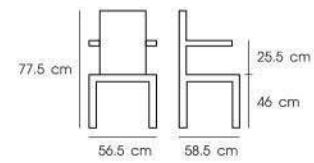

**PN92184**

Dim. 43 x 50.5 x 83 cm  
Packing 2 PCS / CTN  
Ctn.Dim. 45 x 77 x 111 cm/2ctns (L Shape)  
1x20' 520 PCS  
Material : ABS seat with chromed leg

**PN92186**

Dim. 51 x 49 x 80.5 cm  
Packing 4 PCS / CTN  
Ctn.Dim. 56 x 59 x 52 cm  
1x20' 604 PCS  
Material : PP seat with chromed leg

**PN9255-PP**

Dim. 54.5 x 56.5 x 82.5 cm  
Packing 2 PCS / CTN  
Ctn.Dim. 57 x 57 x 51 cm  
1x20' 288 PCS  
Material : PP seat with Aluminium leg

**PN9258**

Dim. 52.5 x 53 x 82 cm  
Packing 4 PCS / CTN  
Ctn.Dim. 59.7 x 64.8 x 53.3 cm  
1x20' 504 PCS  
Material : PP seat with chromed leg

Charcoal/White

Brown/beige

**PN92229**

Dim. 53 x 56.5 x 78 cm  
Packing 4 PCS / CTN  
Ctn.Dim. 72 x 55.5 x 95 cm  
1x20' 284 PCS  
Material : PP

White

Charcoal

In-Blue

**PN92234**

Dim. 56.5 x 58.5 x 77.5 cm  
Packing 4 PCS / CTN  
Ctn.Dim. 69 x 58 x 90 cm  
1x20' 300 PCS  
Material : PP

White

Gray

Black

Beige

**PN92232**

Dim. 43 x 54.5 x 83 cm  
Packing 4 PCS / CTN  
Ctn.Dim. 65 x 56 x 100 cm  
1x20' 300 PCS  
Material : PP