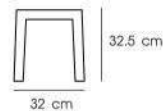

PN9139

Dia. 32 x 32.5 cm
Packing 12 PCS / CTN
Ctn.Dim. 33.7 x 33.7 x 115.6 cm
1x20' 2640 PCS
Material : PP

Blue / Green / Orange / Pink

Stackable

PN9139/1

Dia. 32 x 45 cm
Packing 6 PCS / CTN
Ctn.Dim. 33.7 x 33.7 x 108 cm
1x20' 1,416 PCS
Material : PP

Blue / Green / Orange / Pink

PN9133

Dim. 33 x 33 x 32 cm
Packing 4 PCS / CTN
Ctn.Dim. 68.6 x 68.6 x 35.6 cm
1x20' 692 PCS
Material : PP

White | White / Black | Black / Gray | Gray / White | Blue / White | Green / White | Orange / White | Pink / White

Storage Adjustable Height

PN9100

Dia. 32 x 45 cm
Packing 12 PCS / CTN
Ctn.Dim. 33.7 x 66 x 95.3 cm
1x20' 1632 PCS
Material : PP

Storage Lighting Speaker