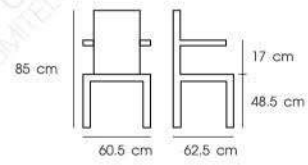

**PN9255-PP**

Dim. 54.5 x 56.5 x 82.5 cm  
Packing 2 PCS / CTN  
Ctn.Dim. 57 x 57 x 51 cm  
1x20' 288 PCS  
Material : PP seat with Aluminium leg

**PN9258**

Dim. 52.5 x 53 x 82 cm  
Packing 4 PCS / CTN  
Ctn.Dim. 59.7 x 64.8 x 53.3 cm  
1x20' 504 PCS  
Material : PP seat with chromed leg

White/gray

Gray/charcoal

Yellow/gray

**PN92226**

Dim. 50 x 47 x 82 cm  
Packing 4 PCS / CTN  
Ctn.Dim. 71 x 56 x 95 cm  
1x20' 284 PCS  
Material : PP

White

Charcoal

**PN9276-PP**

Dim. 40.5 x 49 x 88 cm  
Packing 2 PCS / CTN  
Ctn.Dim. 42 x 60 x 99 cm  
1x20' 220 PCS  
Material : PP

White

Black

Red

**PN92227**

Dim. 60.5 x 62.5 x 85 cm  
Packing 2 PCS / CTN  
Ctn.Dim. 65 x 65 x 58 cm  
1x20' 220 PCS  
Material : PP frame with fabric cushion

Charcoal/White

Brown/beige

**PN92229**

Dim. 53 x 56.5 x 78 cm  
Packing 4 PCS / CTN  
Ctn.Dim. 72 x 55.5 x 95 cm  
1x20' 284 PCS  
Material : PP

White

Charcoal

In-Blue

**PN92234**