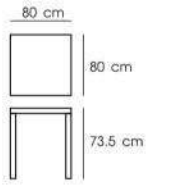

PN94121

Dia. 60 x 72 cm
Packing 2 PCS / 2 CTNS
Ctn.Dim. BX1 : 63 x 8 x 63 cm
BX2 : 54 x 54 x 72 cm
1x20' 214 PCS
Material : MDF top with beech wood legs

PN94122

Dia. 80 x 72 cm
Packing 2 PCS / 2 CTNS
Ctn.Dim. BX1 : 83 x 8 x 83 cm
BX2 : 54 x 54 x 72 cm
1x20' 200 PCS
Material : MDF top with beech wood legs

PN94105

Dia. 60 x 72 cm
Packing 1 PC / CTN
Ctn.Dim. 65 x 65 x 15 cm
1x20' 433 PCS
Material : MDF top with beech wood legs

PN94102

Dim. 120 x 80 x 73.5 cm
Packing 1 PC / CTN
Ctn.Dim. 126 x 86 x 15 cm
1x20' 173 PCS
Material : MDF top with beech wood legs

White / Black
☐ ☐

PN94103

Dim. 80 x 80 x 73.5 cm
Packing 1 PC / CTN
Ctn.Dim. 86 x 86 x 15 cm
1x20' 236 PCS
Material : MDF top with beech wood legs

White

Black

PN94104

Dia. 80 x 72 cm
Packing 1 PC / CTN
Ctn.Dim. 86 x 86 x 15 cm
1x20' 236 PCS
Material : MDF top with beech wood legs

White

Black