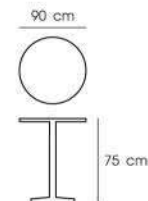

PN9101/1M

Dim. 110 x 65 x 73 cm
Packing 1 SET / 3 CTNS
Ctn.Dim. Top : 5.7 x 67.3 x 112.4 cm
Leg : 8.3 x 8.3 x 71.8 cm
Stand : 6.4 x 39.4 x 57.8 cm
1x20' 412 SET
Material : HPS top with metal leg

White / Black

PN9106/1M (90 cm) PN9107/1M (110 cm)

Dia. 90 x 73 cm / Dia. 110 x 73 cm
Packing 1 SET / 3 CTNS
Ctn.Dim. Top : 5.7 x 91.8 x 92.7 cm (90 cm)
Top : 5.7 x 112 x 112.5 cm (110 cm)
Leg : 8.3 x 8.3 x 71.8 cm
Stand : 6.4 x 43.2 x 43.2 cm
1x20' 371 SET
Material : HPS top with metal leg

White / Black

PN9108/1M

Dim. 75 x 75 x 73 cm
Packing 1 SET / 3 CTNS
Ctn.Dim. Top : 5.7 x 76.8 x 77.5 cm
Leg : 7.6 x 7.6 x 71.1 cm
Stand : 6.4 x 43.5 x 43.5 cm
1x20' 510 SET
Material : HPS top with metal leg

White / Black

PN9101

Dim. 110 x 65 x 75 cm
Packing 1 SET / 2 CTNS
Ctn.Dim. Top : 5.7 x 67.3 x 112.4 cm
Leg : 66.7 x 66.7 x 45.1 cm
1x20' 116 SET
Material : HPS top with ABS leg

White / Black

PN9106

Dia. 90 x 75 cm
Packing 1 SET / 2 CTNS
Ctn.Dim. Top : 5.7 x 91.8 x 92.7 cm
Leg : 66.7 x 66.7 x 45.1 cm
1x20' 113 SET
Material : HPS top with ABS leg

White / Black

PN9101S

Dim. 110 x 65 x 45 cm
Packing 1 SET / 2 CTNS
Ctn.Dim. Top : 5.7 x 67.3 x 112.4 cm
Leg : 66.7 x 66.7 x 45.1 cm
1x20' 116 SET
Material : HPS top with ABS leg

White / Black

PN9106S

Dia. 90 x 45 cm
Packing 1 SET / 2 CTNS
Ctn.Dim. Top : 5.7 x 91.8 x 92.7 cm
Leg : 66.7 x 66.7 x 45.1 cm
1x20' 113 SET
Material : HPS top with ABS leg

White / Black

PN9108

Dim. 75 x 75 x 75 cm
Packing 1 SET / 2 CTNS
Ctn.Dim. Top : 5.7 x 76.8 x 77.5 cm
Leg : 66.7 x 66.7 x 45.1 cm
1x20' 120 SET
Material : HPS top with ABS leg

White / Black

PN9108S

Dim. 75 x 75 x 45 cm
Packing 1 SET / 2 CTNS
Ctn.Dim. Top : 5.7 x 76.8 x 77.5 cm
Leg : 66.7 x 66.7 x 45.1 cm
1x20' 120 SET
Material : HPS top with ABS leg

White / Black