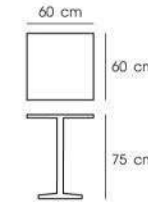

PNID94063

Dim. 60 x 60 x 75 cm
Packing 1 PC / CTN
Ctn.Dim. 65 x 65 x 80 cm
1x20' 80 PCS
Material : FIBERGLASS