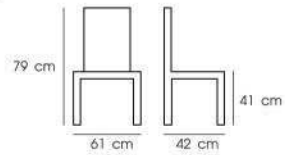

PN92034

Dim. 61 x 42 x 79 cm
Packing 1 PC / CTN
Ctn.Dim. 72 x 58 x 50 cm
1x20' 130 PCS
Material : Sponge with fabric cover / rubber wooden legs

PN92035

Dim. 56 x 67 x 74 cm
Packing 2 PCS / CTN
Ctn.Dim. 55 x 67 x 81 cm
1x20' 182 PCS
Material : Sponge with fabric cover / birch wooden legs

PN92038

Dim. 70 x 70 x 70 cm
Packing 1 PC / CTN
Ctn.Dim. 73 x 73 x 73 cm
1x20' 70 PCS
Material : Sponge with fabric cover / rubber wooden legs

PN92242/WD

Dim. 48 x 54 x 79.5 cm
Packing 1 PC / CTN
Ctn.Dim. 65 x 27 x 49 cm
1x20' 302 PCS
Material : Foam with fabric cover / beech wooden legs

PN92235

Dim. 48 x 43 x 86 cm
Packing 1 PC / CTN
Ctn.Dim. 61 x 47 x 48 cm
1x20' 188 PCS
Material : Foam with fabric cover / beech wooden legs

PN92153

Dim. 73 x 65 x 85 cm
Packing 2 PCS / CTN
Ctn.Dim. 64.8 x 73 x 58.4 cm
1x20' 190 PCS
Material : Fabric cushion with wooden leg