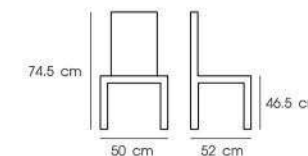

Natural

Decorate

**PN92135WD**  
 Dim. 31 x 45.5 x 40 cm  
 Packing 1 PC / CTN  
 Ctn.Dim. 46 x 33 x 45 cm  
 1x20' 371 PCS  
 Material : Beech wood

**PN92173WD**  
 Dim. 33.5 x 45.5 x 76 cm  
 Packing 2 PCS / CTN  
 Ctn.Dim. 59 x 45.5 x 95 cm  
 1x20' 204 PCS  
 Material : Beech wood

**PN92163GM/WD**  
 Dim. 60 x 41 x 80 cm  
 Packing 1 PC / CTN  
 Ctn.Dim. 46 x 47.5 x 16 cm  
 1x20' 745 PCS  
 Material : Metal with Plywood seat

natural material

**PN92187**  
 Dim. 64.5 x 55 x 78.5 cm  
 Packing 2 PCS / CTN  
 Ctn.Dim. 67 x 61 x 84 cm  
 1x20' 152 PCS  
 Material : Ash wood with PU cushion

**PN92188**  
 Dim. 50 x 52 x 74.5 cm  
 Packing 2 PCS / CTN  
 Ctn.Dim. 57 x 58 x 59 cm  
 1x20' 136 PCS  
 Material : Ash wood with PU cushion