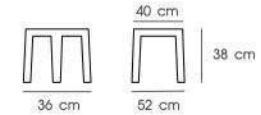

PN9094/2

Dim. 48 x 52 x 38 cm
Packing 6 SETS / CTN
Ctn.Dim. 49.5 x 52.1 x 85.1 cm
1x20' 792 SETS