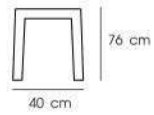

White Black Blue

**PN92196AL/AT**

Dim. 47.5 x 50 x 88.5 cm  
Packing 4 PCS / CTN  
Ctn.Dim. 136 x 56 x 71 cm  
1x20' 200 PCS  
Material : Aluminium  
with elm wood seat

White Black Blue

**PN94014AL/AT**

Dim. 60 x 75 cm  
Packing 1 PC / CTN  
Ctn.Dim. 64 x 64 x 13 cm  
1x20' 490 PCS  
Material : Aluminium  
with Antique color

White Black Blue

**PN92137AT**

Dim. 38 x 38 x 45 cm  
Packing 4 PCS / CTN  
Ctn.Dim. 44 x 95,5 x 44 cm  
1x20' 560 PCS  
Material : Steel

White

Black

Blue

**PN92137AT-H76**

Dim. 40 x 40 x 76 cm  
Packing 4 PCS / CTN  
Ctn.Dim. 46 x 130 x 46 cm  
1x20' 380 PCS  
Material : Steel

White

Black

Blue

**PN92136PC/WD  
PN92136GM/WD**

Dim. 40 x 40 x 76 cm  
Packing 4 PCS / CTN  
Ctn.Dim. 40 x 40 x 128 cm  
1x20' 504 PCS  
Material : Steel with elm wood seat

White

Black

Gunmetal