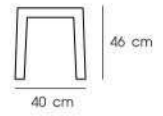

**PN9271PC/WD  
PN9271GM/WD**  
Dim. 54 x 53.5 x 72 cm  
Packing 4 PCS / CTN  
Ctn.Dim. 55 x 55 x 114 cm  
1x20' 300 PCS  
Material : Steel with rubber wood seat

**PN92159PC  
PN92159GM**  
Dim. 42 x 50.5 x 91 cm  
Packing 2 PCS / CTN  
Ctn.Dim. 55 x 43 x 95 cm  
1x20' 230 PCS  
Material : Steel

**PN92140PC  
PN92140GM**  
Dim. 54.5 x 53 x 86 cm  
Packing 4 PCS / CTN  
Ctn.Dim. 55 x 53 x 115 cm  
1x20' 320 PCS  
Material : Steel

**PN92160PC  
PN92160GM**  
Dim. 56 x 49 x 79 cm  
Packing 2 PCS / CTN  
Ctn.Dim. 62 x 48 x 104 cm  
1x20' 170 PCS  
Material : Steel

PN92127PC  
 PN92127AT  
 PN92127GM  
 Dim. 40 x 40 x 46 cm  
 Packing 4 PCS / CTN  
 Ctn.Dim. 44 x 44 x 87.5 cm  
 1x20' 620 PCS  
 Material : Steel

PN92127PC/WD  
 PN92127GM/WD  
 Dim. 40 x 40 x 46 cm  
 Packing 4 PCS / CTN  
 Ctn.Dim. 44 x 44 x 87.5 cm  
 1x20' 620 PCS  
 Material : Steel with elm wood seat