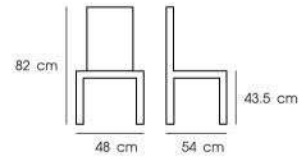

White / Blue / Green / Orange / Pink
○ ● ● ● ●
PN9145

Dark blue / Red
● ●
PN9145A