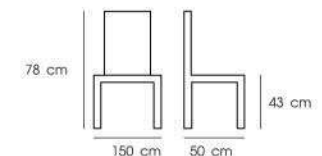

PN92025PU

Dim. 75 x 77 x 85 cm
Packing 1 PC / CTN
Ctn.Dim. 79 x 76.5 x 76.5 cm
1x20' 56 PCS
Material : PU with stainless steel base

Black

White

PN92025

Dim. 75 x 77 x 85 cm
Packing 1 PC / CTN
Ctn.Dim. 79 x 76.5 x 76.5 cm
1x20' 56 PCS
Material : Jeans fabric with stainless steel base

Blue (Jeans)

PN92025/1PU

Dim. 56.5 x 62 x 44 cm
Packing 1 PC / CTN
Ctn.Dim. 58.4 x 66 x 47 cm
1x20' 143 PCS
Material : PU with stainless steel base

PN92025/1

Dim. 56.5 x 62 x 44 cm
Packing 1 PC / CTN
Ctn.Dim. 58.4 x 66 x 47 cm
1x20' 143 PCS
Material : Jeans fabric with stainless steel base

PN9701PU

Dim. 150 x 50 x 78 cm
Packing 1 PC / CTN
Ctn.Dim. 154 x 77 x 78 cm
1x20' 30 PCS
Material : PU with stainless steel base

PN9701

Dim. 150 x 50 x 78 cm
Packing 1 PC / CTN
Ctn.Dim. 151 x 76 x 76 cm
1x20' 30 PCS
Material : Jeans fabric with stainless steel base