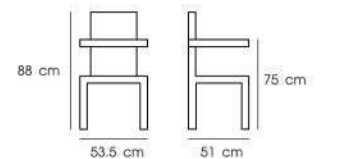

PN94041

Dim. 80 x 52 cm
Packing 1 PC / CTN
Ctn.Dim. 87 x 87 x 62.2 cm
1x20' 57 PCS
Material : FIBERGLASS

PN92015

Dim. 47 x 38 x 55 cm
Packing 1 PC / CTN
Ctn.Dim. 54 x 45.7 x 62 cm
1x20' 170 PCS
Material : FIBERGLASS

PN92112

Dim. 60 x 40 x 29.5 cm
Packing 1 PC / CTN
Ctn.Dim. 43 x 63 x 33 cm
1x20' 302 PCS
Material : FIBERGLASS

PN9091

Dim. 53.5 x 51 x 88 cm
Packing 4 SETS / CTN
Ctn.Dim. 42.5 x 48.3 x 98.4 cm
1x20' 576 SET
Material : PP with Metal Chrome Legs