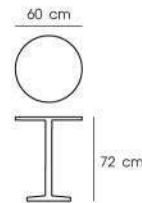

PN94105

Dia. 60 x 72 cm
Packing 1 PC / CTN
Ctn.Dim. 65 x 65 x 15 cm
1x20' 433 PCS
Material : MDF top with beech wood legs