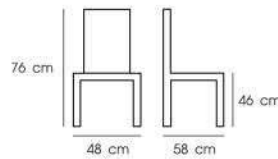

**PN92249PC/WD**  
 Dim. 57.5 x 57 x 83 cm  
 Packing 2 PCS / CTN  
 Ctn.Dim. 59 x 59 x 95 cm  
 1x20' 160 PCS  
 Material : Steel frame  
 with plywood seat and back

matt black with walnut veneer

**PN92246PC/WD**  
 Dim. 46.5 x 50 x 80 cm  
 Packing 2 PCS / CTN  
 Ctn.Dim. 56 x 62 x 100 cm  
 1x20' 150 PCS  
 Material : Steel frame  
 with plywood seat and back

matt black with walnut veneer

**PN92247PC/WD**  
 Dim. 60 x 50 x 80 cm  
 Packing 1 PC / CTN  
 Ctn.Dim. 53 x 63 x 86 cm  
 1x20' 90 PCS  
 Material : Steel frame  
 with plywood seat and back

matt black with walnut veneer

**PN92251PC/WD**  
 Dim. 48 x 58 x 76 cm  
 Packing 2 PCS / 4 CTNS  
 Ctn.Dim. 67 x 52 x 99 cm  
 1x20' 300 PCS  
 Material : Veneer backrest  
 & seat with steel frame powder coating

steel with veneer backrest & seat

**PN92252PC/WD**  
 Dim. 49 x 48 x 85.5 cm  
 Packing 2 PCS / 4 CTNS  
 Ctn.Dim. 68 x 59 x 95 cm  
 1x20' 280 PCS  
 Material : Veneer backrest  
 & seat with steel frame powder coating

steel with veneer backrest & seat