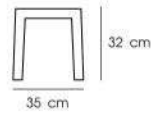

PN9135S

Dia. 35 x 32 cm
Packing 12 PCS / CTN
Ctn.Dim. 36.8 x 36.8 x 111.8 cm
1x20' 2292 PCS
Material : PP

White / Black / Blue / Green / Orange / Pink
○ ● ● ● ● ●

PN9135

Dia. 40.5 x 45 cm
Packing 12 PCS / CTN
Ctn.Dim. 41.9 x 41.9 x 125.7 cm
1x20' 1416 PCS
Material : PP

White / Black / Blue / Green / Orange / Pink
○ ● ● ● ● ●

Stackable

PN9136

Dim. 43.5 x 49.5 x 47 cm
Packing 6 PCS / CTN
Ctn.Dim. 45.1 x 51.4 x 73.7 cm
1x20' 1026 PCS
Material : PP

Blue / Green / Orange / Pink
● ● ● ●

Smile Face Keep Stuff Plant

PN9149B

Dim. 36 x 38 x 45 cm
Packing 6 PCS / CTN
Ctn.Dim. 40 x 40 x 92.7 cm
1x20' 1170 PCS
Material : PP

Blue Green Orange Pink