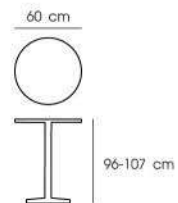

**PN92251PC/WD**  
 Dim. 48 x 58 x 76 cm  
 Packing 2 PCS / 4 CTNS  
 Ctn.Dim. 67 x 52 x 99 cm  
 1x20' 300 PCS  
 Material : Veneer backrest  
 & seat with steel frame powder coating

steel with veneer backrest & seat

**PN92252PC/WD**  
 Dim. 49 x 48 x 85.5 cm  
 Packing 2 PCS / 4 CTNS  
 Ctn.Dim. 68 x 59 x 95 cm  
 1x20' 280 PCS  
 Material : Veneer backrest  
 & seat with steel frame powder coating

steel with veneer backrest & seat

**PN92304GM**

Dim. 41.5 x 44 x 101-109 cm  
 Packing 1 PC / CTN  
 Ctn.Dim. 43 x 47 x 97 cm  
 1x20' 130 PCS  
 Material : Steel with plywood seat

Gunmetal

**PN94081GM/WD**

Dia. 60 x 96-107 cm  
 Packing 1 PC / 2 CTNS  
 Ctn.Dim. Top : 65 x 65 x 5 cm  
 Leg : 53 x 53 x 105 cm  
 1x20' 82 PCS  
 Material : Steel with ash veneer top

Gunmetal

**PN92175/WD**

Dim. 41.5 x 51 x 81 cm  
 Packing 2 PCS / CTN  
 Ctn.Dim. 46 x 62.5 x 98.5 cm  
 1x20' 182 PCS  
 Material : Steel with plywood seat

White

Black

**PN92303/WD**

Dim. 41 x 50 x 100.5 cm  
 Packing 1 PC / CTN  
 Ctn.Dim. 49.5 x 45 x 105 cm  
 1x20' 110 PCS  
 Material : Steel with plywood seat