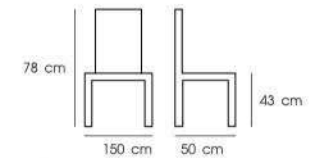

Blue (Jeans)

**PN9701PU**

Dim. 150 x 50 x 78 cm  
Packing 1 PC / CTN  
Ctn.Dim. 154 x 77 x 78 cm  
1x20' 30 PCS  
Material : PU with stainless steel base

Black

White

**PN9701**

Dim. 150 x 50 x 78 cm  
Packing 1 PC / CTN  
Ctn.Dim. 151 x 76 x 76 cm  
1x20' 30 PCS  
Material : Jeans fabric with stainless steel base