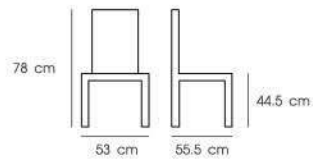

**PN9254**

Dim. 62.5 x 60 x 82 cm  
Packing 5 PCS / 2 CTN  
Ctn.Dim.Body (5 pcs) : 66.7 x 69.9 x 40 cm  
Ctn.Dim.Leg (5 pcs) : 49 x 49.5 x 82.5 cm  
1x20' 350 PCS  
Material : PP seat  
with solid beech wood legs

**PN9268**

Dim. 62.5 x 60 x 68 cm  
Packing 5 PCS / 2 CTN  
Ctn.Dim.Body (5 pcs) : 65.4 x 65.4 x 50.8 cm  
Ctn.Dim.Leg (5 pcs) : 39.4 x 46.4 x 47 cm  
1x20' 435 PCS  
Material : PP seat  
with solid beech wood legs

**PN92201**

Dim. 48 x 50 x 76 cm  
Packing 4 PCS / CTN  
Ctn.Dim. 63 x 44 x 54 cm  
1x20' 700 PCS  
Material : PP body with wooden leg

White

Black

**PN92172**

Dim. 56 x 57 x 78 cm  
Packing 4 PCS / CTN  
Ctn.Dim. 59 x 63 x 48 cm  
1x20' 580 PCS  
Material : PP body with wooden leg

White

Black

**PN92163**

Dim. 53 x 55.5 x 78 cm  
Packing 1 PC / CTN  
Ctn.Dim. 45 x 47.5 x 47.5 cm  
1x20' 260 PCS  
Material : PP back&seat  
with metal frame and beech wood legs

White

Black

**PN92144**

Dim. 46.5 x 33 x 46.5 cm  
Packing 2 PCS / CTN  
Ctn.Dim. 48 x 35 x 32 cm  
1x20' 1000 PCS  
Material : PP shell  
with steel and beech wood legs