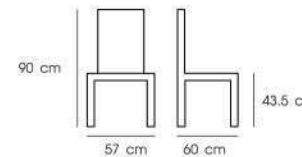

White / Brown / Blue / Green / Orange / Pink
○ ● ● ● ● ●
PN9054

Dark blue / Red
● ●
PN9054A