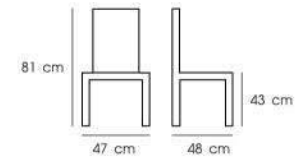

White / Blue / Green / Orange / Pink
○ ● ● ● ●
PN92059

Dark blue / Red
● ●
PN92059A