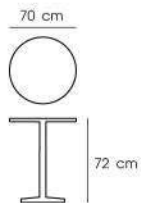

PN9097

Dia. 80 x 74 cm
Packing 6 SET / 2 CTNS
Ctn.Dim.(Top) 17.1 x 81.3 x 81.9 cm
Ctn.Dim.(Leg) 54.6 x 54.6 x 88.3 cm
1x20' 456 SET
Material : PP

White / Grey / Blue / Green / Orange / Pink

PN9141

Dim. 80 x 80 x 75 cm
Packing 6 SET / 2 CTNS
Ctn.Dim.(Top) 22.2 x 81.9 x 82.6 cm
Ctn.Dim.(Leg) 54.6 x 54.6 x 88.3 cm
1x20' 420 SET
Material : PP

White / Blue / Green / Orange / Pink

PN9143

Dia. 70 x 72 cm
Packing 1 PC / CTN
Ctn.Dim. 11.4 x 72.4 x 74.9 cm
1x20' 470 PCS
Material : PP

White / Charcoal / Green / Orange / Pink

PN9144

Dim. 80 x 80 x 72 cm
Packing 1 PC / CTN
Ctn.Dim. 12.7 x 81.9 x 82.6 cm
1x20' 337 PCS
Material : PP

White / Charcoal / Green / Orange / Pink