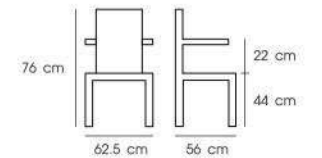

**PN9254**

Dim. 62.5 x 60 x 82 cm  
Packing 5 PCS / 2 CTN  
Ctn.Dim.Body (5 pcs) : 66.7 x 69.9 x 40 cm  
Ctn.Dim.Leg (5 pcs) : 49 x 49.5 x 82.5 cm  
1x20' 350 PCS  
Material : PP seat  
with solid beech wood legs

**PN9268**

Dim. 62.5 x 60 x 68 cm  
Packing 5 PCS / 2 CTN  
Ctn.Dim.Body (5 pcs) : 65.4 x 65.4 x 50.8 cm  
Ctn.Dim.Leg (5 pcs) : 39.4 x 46.4 x 47 cm  
1x20' 435 PCS  
Material : PP seat  
with solid beech wood legs

White

Black

Blue

Mustard

**PN92198**

Dim. 62.5 x 56 x 76 cm  
 Packing 2 PCS / CTN  
 Ctn.Dim. 64 x 62 x 52 cm  
 1x20' 252 PCS  
 Material : PP body with wooden leg

White

Black

**PN9201**

Dim. 49.5 x 53 x 83 cm  
 Packing 1 PC / CTN  
 Ctn.Dim. 51 x 52 x 47.5 cm  
 1x20' 206 PCS  
 Material : ABS body,  
 PVC cushion with Aluminium leg

**PN9233**

Dim. 68 x 60 x 84 cm  
 Packing 1 PC / CTN  
 Ctn.Dim. 57.8 x 66.7 x 52.10 cm  
 1x20' 130 PCS  
 Material : ABS body  
 with Fabric cushion Aluminium leg