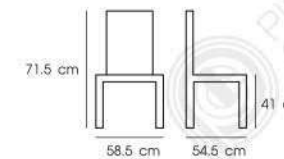

**PN9074**

Dim. 67 x 60.5 x 77 cm  
 Packing 4 PCS / CTN  
 Ctn.Dim. 64.8 x 67.3 x 115.6 cm  
 1x20' 204 PCS  
 Material : PP

White / Gray / Green / Orange

**PN9213**

Dim. 43.5 x 51.5 x 78 cm  
 Packing 4 PCS / BND  
 Bnd.Dim. 44 x 60 x 93.3 cm  
 1x20' 528 PCS  
 Material : PP

White / Gray / Charcoal / Black / Brown / Green / Orange / Red

**PN9053**

Dim. 50 x 58 x 87 cm  
 Packing 2 PCS / BND  
 Bnd.Dim. 52 x 65 x 87 cm  
 1x20' 430 PCS  
 Material : ABS

White / Black / Green / Orange / Red

**PN9098**

Dim. 58.5 x 54.5 x 71.5 cm  
 Packing 4 PCS / BND  
 Bnd.Dim. 59 x 65 x 105 cm  
 1x20' 504 PCS  
 Material : ABS

White / Black / Green / Red

**PN9132**

Dim. 45 x 49 x 77.5 cm  
Packing 4 SET / CTN  
Ctn.Dim. 71.1 x 101.6 x 50.8 cm  
1x20' 280 SET  
Material : PP

White | Blue / White | Green / White | Orange / White | Red

**PN9132/1**

Dim. 45 x 49 x 77.5 cm  
Packing 4 SET / CTN  
Ctn.Dim. 71.1 x 101.6 x 50.8 cm  
1x20' 280 SET  
Material : PP

Brown | Grey / Brown | Brown / Blue | Blue / Brown | Green / Yellow | Yellow