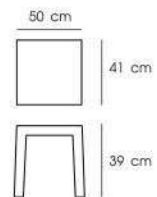

Dark Grey

Grey

**PN92071**

Dim. 66 x 77 x 87 cm  
Packing 1 PC / CTN  
Ctn.Dim. 67 x 54 x 48 cm  
1x20' 150 PCS  
Material : Foam with fabric cover / metal legs

Dark Grey

Grey

**PN92071/1**

Dim. 50 x 41 x 39 cm  
Packing 1 PC / CTN  
Ctn.Dim. 51 x 43 x 17 cm  
1x20' 705 PCS  
Material : Foam with fabric cover / metal legs

PN92071/1

PN92071

Dark Grey

Grey

**PN92031**

Dim. 75 x 56 x 89 cm  
Packing 1 PC / CTN  
Ctn.Dim. 80 x 76 x 66 cm  
1x20' 68 PCS  
Material : Sponge with fabric cover / PU cover / iron printing legs

Grey (PU)