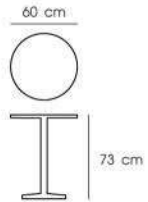

White / Black

**PN94009**

Dia. 50 x 50 cm  
 Packing 1 PC / CTN  
 Ctn.Dim. 52 x 52 x 53 cm  
 1x20' 181 PCS  
 Material : FIBERGLASS

**PN94002**

Dia. 60 x 73 cm  
 Packing 1 PC / CTN  
 Ctn.Dim. 63.5 x 63.5 x 74.9 cm  
 1x20' 86 PCS  
 Material : FIBERGLASS