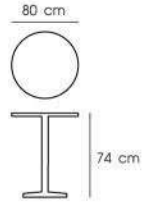

PN9097

Dia. 80 x 74 cm
Packing 6 SET / 2 CTNS
Ctn.Dim.(Top) 17.1 x 81.3 x 81.9 cm
Ctn.Dim.(Leg) 54.6 x 54.6 x 88.3 cm
1x20' 456 SET
Material : PP

White / Grey / Blue / Green / Orange / Pink

PN9141

Dim. 80 x 80 x 75 cm
Packing 6 SET / 2 CTNS
Ctn.Dim.(Top) 22.2 x 81.9 x 82.6 cm
Ctn.Dim.(Leg) 54.6 x 54.6 x 88.3 cm
1x20' 420 SET
Material : PP

White / Blue / Green / Orange / Pink

PN9143

Dia. 70 x 72 cm
Packing 1 PC / CTN
Ctn.Dim. 11.4 x 72.4 x 74.9 cm
1x20' 470 PCS
Material : PP

White / Charcoal / Green / Orange / Pink

PN9144

Dim. 80 x 80 x 72 cm
Packing 1 PC / CTN
Ctn.Dim. 12.7 x 81.9 x 82.6 cm
1x20' 337 PCS
Material : PP

White / Charcoal / Green / Orange / Pink