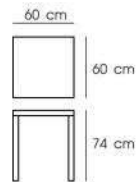

**PN92252PC/WD**  
 Dim. 49 x 48 x 85.5 cm  
 Packing 2 PCS / 4 CTNS  
 Ctn.Dim. 68 x 59 x 95 cm  
 1x20' 280 PCS  
 Material : Veneer backrest  
 & seat with steel frame powder coating

steel with veneer backrest & seat

**PN9524-Q120PCWD**  
**PN9524-Q120GMWD**

Dim. 80 x 120 x 77 cm  
Packing 1 PC / CTN  
Ctn.Dim. 84 x 124 x 11 cm  
1x20' 226 PCS  
Material : Steel with elm wood top

Black  
PN9524-Q120PCWD

Gunmetal  
PN9524-Q120GMWD

**PN9524-S80PC/WD**  
**PN9524-S80GM/WD**

Dim. 80 x 80 x 74 cm  
Packing 1 PC / CTN  
Ctn.Dim. 84 x 84 x 11 cm  
1x20' 333 PCS  
Material : Steel with elm wood top

Black  
PN9524-S80PC/WD

Gunmetal  
PN9524-S80GM/WD

**PN9524-S60PC/WD**  
**PN9524-S60GM/WD**

Dim. 60 x 60 x 74 cm  
Packing 1 PC / CTN  
Ctn.Dim. 64 x 84 x 11 cm  
1x20' 440 PCS  
Material : Steel with elm wood top

Black  
PN9524-S60PC/WD

Gunmetal  
PN9524-S60GM/WD