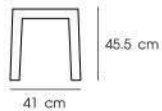

## OUTDOOR

Turn your outdoor living area into comfortable and compact.

**PN9341**

Dia 41 x 45.5 cm  
 Packing 12 PCS / CTN  
 Ctn.Dim. 43 x 43 x 116 cm  
 1x20' 1620 PCS  
 Material : PP

Beige

Gray

Black

**PN9348**