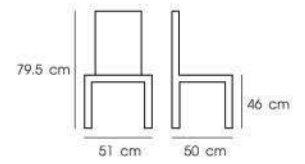

**PN92239**

Dim. 48 x 54 x 79.5 cm  
 Packing 4 PCS / 3 CTN  
 Ctn.Dim. Seat (4pcs) 64 x 56 x 48.5 cm  
 Base (2pcs) 49.5 x 48.5 x 46.5 cm  
 1x20' 260 PCS  
 Material : PP

Light grey

Mild grey

**PN92240**

Dim. 51 x 50 x 79.5 cm  
 Packing 4 PCS / CTN  
 Ctn.Dim.  
 BX : Dim. 57.5 x 61.5 x 64 cm  
 BX : Dim. 61.5 x 32.5 x 34.5 cm (L Shape)  
 1x20' 352 PCS  
 Material : PP

Moss grey

Beige

Black grey

**PN92240/1**

Dim. 51 x 50 x 79.5 cm  
 Packing 4 PCS / CTN  
 Ctn.Dim.  
 BX : Dim. 57.5 x 61.5 x 64 cm  
 BX : Dim. 61.5 x 32.5 x 34.5 cm (L Shape)  
 1x20' 352 PCS  
 Material : PP with fabric cushion

Moss grey

Black grey

**PN9253**

Dim. 46 x 53 x 81 cm  
Packing 10 PCS / 3 CTN  
Ctn.Dim.Body (10 pcs) : 55.5 x 64 x 50 cm  
Ctn.Dim.Leg (5 pcs) : 44 x 44 x 87 cm  
1x20' 500 PCS  
Material : PP seat with  
solid beech wood legs