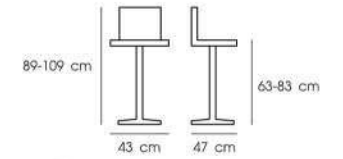

White/Black

Black/Silver

**PN92312**

Dim. 43 x 47 x 89-109 cm  
Packing 2 PCS / CTN  
Ctn.Dim. 52 x 47 x 46 cm  
1x20' 460 PCS  
Material : PU seat with  
chromed gas lift base

White

Silver

Black

**PN92314**