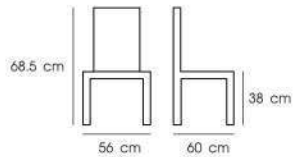

## WOODCHAIR

Represent of strength with chic style.

**PN92154**

Dim. 57.5 x 55 x 73 cm  
Packing 2 PCS / CTN  
Ctn.Dim. 57.8 x 57.8 x 120.7 cm  
1x20' 130 PCS  
Material : Beech wood  
and rope seat

White

Black

Wood

**PN92183**

Dim. 90.5 x 78 x 77 cm  
Packing 1 PC / CTN  
Ctn.Dim. 78 x 90 x 52.5 cm  
1x20' 63 PCS  
Material : Beech wood  
with PU cushion

**PN92166**

Dim. 56 x 60 x 68.5 cm  
Packing 1 PC / CTN  
Ctn.Dim. 56 x 60 x 69 cm  
1x20' 115 PCS  
Material : Plywood