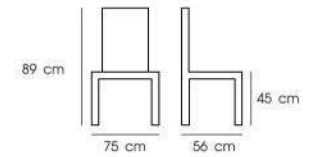

PN92072

Dim. 67 x 93 x 80.5 cm
Packing 2 PCS / 2 CTNS
Ctn.Dim.
Bx 1 : 68 x 92 x 64
Bx 2 : 68 x 58 x 22 (L shape)
1x20' 80 PCS
Material : Foam with fabric cover / metal legs

PN92071

Dim. 66 x 77 x 87 cm
Packing 1 PC / CTN
Ctn.Dim. 67 x 54 x 48 cm
1x20' 150 PCS
Material : Foam with fabric cover / metal legs

PN92071/1

Dim. 50 x 41 x 39 cm
Packing 1 PC / CTN
Ctn.Dim. 51 x 43 x 17 cm
1x20' 705 PCS
Material : Foam with fabric cover / metal legs

Dark Grey

Grey

PN92031

Dim. 75 x 56 x 89 cm
Packing 1 PC / CTN
Ctn.Dim. 80 x 76 x 66 cm
1x20' 68 PCS
Material : Sponge with fabric cover / PU cover / iron printing legs

PN92031/2

Dim. 145 x 57 x 88 cm
Packing 1 PC / 2 CTNS
Ctn.Dim.
Bx Body : 72.5 x 33.5 x 19.5 cm
Bx Leg : 149 x 89 x 68 cm
1x20' 28 PCS
Material : Sponge with fabric cover / PU cover / iron printing legs