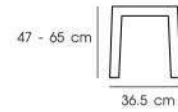

Black / Matt Black

White

**PN92189PC**  
**PN92189GM**  
 Dim. 113 x 47 x 86 cm  
 Packing 1 PC / CTN  
 Ctn.Dim. 110 x 54 x 22 cm  
 1x20' 198 PCS  
 Material : Steel with elm wood seat

Black  
 PN92189PC