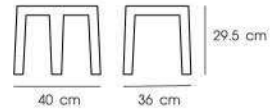

Blue

Green

Orange

Pink

White | Charcoal

**PN9138**

Dim 36 x 40 x 29.5 cm  
Packing 12 PCS / BND  
Bnd.Dim. 40 x 40 x 60 cm  
1x20' 6300 PCS  
Material : PP

White / Blue / Green / Orange / Pink  
○ ● ● ● ●