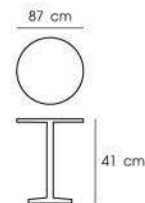

PN94045

Dia. 87 x 41 cm
Packing 1 PC / CTN
Ctn.Dim. 92 x 92 x 13 cm
1x20' 250 PCS
Material : Plywood

Walnut