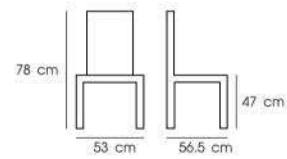

**PN9255-PP**

Dim. 54.5 x 56.5 x 82.5 cm  
Packing 2 PCS / CTN  
Ctn.Dim. 57 x 57 x 51 cm  
1x20' 288 PCS  
Material : PP seat with Aluminium leg

**PN9258**

Dim. 52.5 x 53 x 82 cm  
Packing 4 PCS / CTN  
Ctn.Dim. 59.7 x 64.8 x 53.3 cm  
1x20' 504 PCS  
Material : PP seat with chromed leg

White/gray

Gray/charcoal

Yellow/gray

**PN92226**

Dim. 50 x 47 x 82 cm  
Packing 4 PCS / CTN  
Ctn.Dim. 71 x 56 x 95 cm  
1x20' 284 PCS  
Material : PP

White

Charcoal

**PN9276-PP**

Charcoal/White

Brown/beige

**PN92229**

Dim. 53 x 56.5 x 78 cm  
Packing 4 PCS / CTN  
Ctn.Dim. 72 x 55.5 x 95 cm  
1x20' 284 PCS  
Material : PP

White

Charcoal

In-Blue

**PN92234**

Dim. 56.5 x 58.5 x 77.5 cm  
Packing 4 PCS / CTN  
Ctn.Dim. 69 x 58 x 90 cm  
1x20' 300 PCS  
Material : PP

White

Gray

Black

Beige

**PN92232**

Dim. 43 x 54.5 x 83 cm  
Packing 4 PCS / CTN  
Ctn.Dim. 65 x 56 x 100 cm  
1x20' 300 PCS  
Material : PP