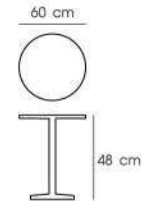

**PN94301**

Dia. 60 x 48 cm  
 Packing 1 PC / CTN  
 Ctn.Dim. 61 x 18 x 62 cm  
 1x20' 385 PCS  
 Material : MDF top with metal leg

White

Black

**PN94070**

Dia. 60 x 78-90 cm  
 Packing 2 PCS / CTN  
 Ctn.Dim. 62 x 62 x 70 cm  
 1x20' 192 PCS  
 Material : FRP + Metal  
 chrome gas lift base