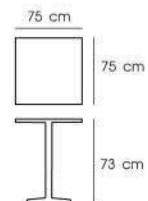

PN9101/1M

Dim. 110 x 65 x 73 cm
Packing 1 SET / 3 CTNS
Ctn.Dim. Top : 5.7 x 67.3 x 112.4 cm
Leg : 8.3 x 8.3 x 71.8 cm
Stand : 6.4 x 39.4 x 57.8 cm
1x20' 412 SET
Material : HPS top with metal leg

White / Black

PN9106/1M (90 cm) PN9107/1M (110 cm)

Dia. 90 x 73 cm / Dia. 110 x 73 cm
Packing 1 SET / 3 CTNS
Ctn.Dim. Top : 5.7 x 91.8 x 92.7 cm (90 cm)
Top : 5.7 x 112 x 112.5 cm (110 cm)
Leg : 8.3 x 8.3 x 71.8 cm
Stand : 6.4 x 43.2 x 43.2 cm
1x20' 371 SET
Material : HPS top with metal leg

White / Black

PN9108/1M

Dim. 75 x 75 x 73 cm
Packing 1 SET / 3 CTNS
Ctn.Dim. Top : 5.7 x 76.8 x 77.5 cm
Leg : 7.6 x 7.6 x 71.1 cm
Stand : 6.4 x 43.5 x 43.5 cm
1x20' 510 SET
Material : HPS top with metal leg

White / Black

PN9101

Dim. 110 x 65 x 75 cm
Packing 1 SET / 2 CTNS
Ctn.Dim. Top : 5.7 x 67.3 x 112.4 cm
Leg : 66.7 x 66.7 x 45.1 cm
1x20' 116 SET
Material : HPS top with ABS leg

White / Black

PN9106

Dia. 90 x 75 cm
Packing 1 SET / 2 CTNS
Ctn.Dim. Top : 5.7 x 91.8 x 92.7 cm
Leg : 66.7 x 66.7 x 45.1 cm
1x20' 113 SET
Material : HPS top with ABS leg

White / Black

PN9101S

Dim. 110 x 65 x 45 cm
Packing 1 SET / 2 CTNS
Ctn.Dim. Top : 5.7 x 67.3 x 112.4 cm
Leg : 66.7 x 66.7 x 45.1 cm
1x20' 116 SET
Material : HPS top with ABS leg

White / Black

PN9106S

Dia. 90 x 45 cm
Packing 1 SET / 2 CTNS
Ctn.Dim. Top : 5.7 x 91.8 x 92.7 cm
Leg : 66.7 x 66.7 x 45.1 cm
1x20' 113 SET
Material : HPS top with ABS leg

White / Black

PN9108

Dim. 75 x 75 x 75 cm
Packing 1 SET / 2 CTNS
Ctn.Dim. Top : 5.7 x 76.8 x 77.5 cm
Leg : 66.7 x 66.7 x 45.1 cm
1x20' 120 SET
Material : HPS top with ABS leg

White / Black

PN9108S

Dim. 75 x 75 x 45 cm
Packing 1 SET / 2 CTNS
Ctn.Dim. Top : 5.7 x 76.8 x 77.5 cm
Leg : 66.7 x 66.7 x 45.1 cm
1x20' 120 SET
Material : HPS top with ABS leg

White / Black