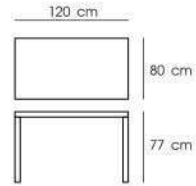

**PN92252PC/WD**  
 Dim. 49 x 48 x 85.5 cm  
 Packing 2 PCS / 4 CTNS  
 Ctn.Dim. 68 x 59 x 95 cm  
 1x20' 280 PCS  
 Material : Veneer backrest  
 & seat with steel frame powder coating

steel with veneer backrest & seat

Gunmetal

**PN92175/WD**

Dim. 41.5 x 51 x 81 cm  
 Packing 2 PCS / CTN  
 Ctn.Dim. 46 x 62.5 x 98.5 cm  
 1x20' 182 PCS  
 Material : Steel with plywood seat

White

Black

**PN92303/WD**

Dim. 41 x 50 x 100.5 cm  
 Packing 1 PC / CTN  
 Ctn.Dim. 49.5 x 45 x 105 cm  
 1x20' 110 PCS  
 Material : Steel with plywood seat

White

Black

**PN94136PC/WD  
 PN94136GM/WD**

Dim. 60 x 60 x 103 cm  
 Packing 1 PC / CTN  
 Ctn.Dim. 64 x 104 x 11 cm  
 1x20' 356 PCS  
 Material : Steel with elm wood top

Black  
 PN94136PC/WD

Gunmetal  
 PN94136GM/WD

**PN9524-Q120PCWD**  
**PN9524-Q120GMWD**

Dim. 80 x 120 x 77 cm  
Packing 1 PC / CTN  
Ctn.Dim. 84 x 124 x 11 cm  
1x20' 226 PCS  
Material : Steel with elm wood top

Black  
PN9524-Q120PCWD

Gunmetal  
PN9524-Q120GMWD