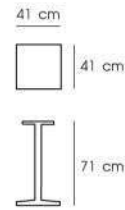

PN9104M/2L-PC (BK)
PN9104M/3L-PC (GRAY)
PN9107M/3L-PC (GRAY)

Dim. 40 x 40 x 71 cm
Packing 1 SET / 2 CTNS
Ctn.Dim.
BX : 7.6 x 7.6 x 71.1 cm
BX : 6.4 x 43.2 x 43.2 cm
1x20' 1,529 PCS
Material : STEEL POWDER COATING
Maximum table top size 80 cm
Maximum table top size 110 cm (PN9107M/3L-PC)

PN9108M/2L-PC (BK)
PN9108M/3L-PC (GRAY)

Dim. 41 x 41 x 71 cm
Packing 1 SET / 2 CTNS
Ctn.Dim.
BX : 65 x 65 x 72.5 cm
BX : 6.4 x 43.5 x 43.5 cm
1x20' 1,529 PCS
Material : STEEL POWDER COATING
Maximum table top size 80 cm

PN9152M

Dim. 47 x 47 x 72 cm
Packing 1 SET / BND
Bnd.Dim. 65 x 65 x 72.5 cm
1x20' 85 PCS
Material : STEEL POWDER COATING
Maximum table top size 75 cm

PN9152M/1

Dim. 52 x 52 x 72.5 cm
Packing 1 SET / BND
Bnd.Dim. 73 x 73 x 72.5 cm
1x20' 68 PCS
Material : STEEL POWDER COATING
Maximum table top size 90 cm

PN9152M/2

Dim. 66 x 91.5 x 72 cm
Packing 1 SET / BND
Bnd.Dim. 65 x 90 x 72.5 cm
1x20' 62 PCS
Material : STEEL POWDER COATING
Maximum table top size 80 x 120 cm

PN9159M

Dim. 46 x 46 x 72 cm
Packing 1 PC / 2 CTNS
Ctn.Dim.
BX : 43 x 43 x 13.5 cm
BX : 64.5 x 8.5 x 8.5 cm
1x20' 870 PCS
Material : STEEL POWDER COATING
Maximum table top size 80 cm