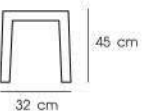

PN9139

Dia. 32 x 32.5 cm
Packing 12 PCS / CTN
Ctn.Dim. 33.7 x 33.7 x 115.6 cm
1x20' 2640 PCS
Material : PP

Blue / Green / Orange / Pink

Stackable

PN9139/1

Dia. 32 x 45 cm
Packing 6 PCS / CTN
Ctn.Dim. 33.7 x 33.7 x 108 cm
1x20' 1,416 PCS
Material : PP

Blue / Green / Orange / Pink

PN9133

Dim. 33 x 33 x 32 cm
Packing 4 PCS / CTN
Ctn.Dim. 68.6 x 68.6 x 35.6 cm
1x20' 692 PCS
Material : PP

White | White / Black | Black / Gray | Gray / White | Blue / White | Green / White | Orange / White | Pink / White

Storage Adjustable Height

PN9100

Dia. 32 x 45 cm
Packing 12 PCS / CTN
Ctn.Dim. 33.7 x 66 x 95.3 cm
1x20' 1632 PCS
Material : PP

Storage Lighting Speaker