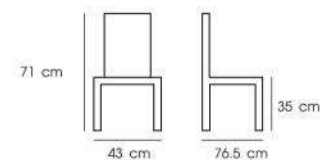

White / Blue / Green / Orange / Pink

**PN9053S**

Dim. 38 x 40 x 57 cm  
 Packing 4 PCS / BND  
 Bnt.Dim. 38.5 x 51.5 x 64.5 cm  
 1x20' 1080 PCS  
 Material : PP

**PNK9052**

Dia. 60 x 47.5 cm  
 Packing 1 PC / 2 CTNS  
 Ctn.Dim. Top 64 x 64 x 7.5 cm  
 Leg 43 x 44.5 x 48.5 cm  
 1x20' 210 SETS  
 Material : MDF with wooden legs