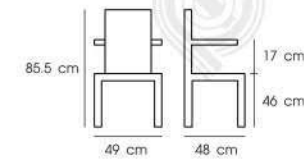

**PN92251PC/WD**  
 Dim. 48 x 58 x 76 cm  
 Packing 2 PCS / 4 CTNS  
 Ctn.Dim. 67 x 52 x 99 cm  
 1x20' 300 PCS  
 Material : Veneer backrest  
 & seat with steel frame powder coating

steel with veneer backrest & seat

**PN92252PC/WD**  
 Dim. 49 x 48 x 85.5 cm  
 Packing 2 PCS / 4 CTNS  
 Ctn.Dim. 68 x 59 x 95 cm  
 1x20' 280 PCS  
 Material : Veneer backrest  
 & seat with steel frame powder coating

steel with veneer backrest & seat