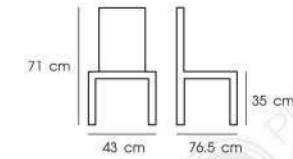

PN91112

Dim. 43 x 76.5 x 71 cm
Packing 1 PC / CTN
Ctn.Dim. 51 x 81 x 75 cm
1x20' 93 PCS
Material : FIBERGLASS