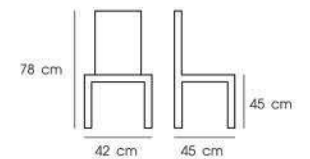

Brown

Dark Gray

**PN92236PU**

Dim. 48 x 54 x 82 cm  
 Packing 2 PCS / CTN  
 Ctn.Dim. 50 x 55 x 60 cm  
 1x20' 314 PCS  
 Material : Wooden board  
 with PU cover / metal legs

Brown

Gray

**PN92255**

Dim. 64.5 x 59 x 77.5 cm  
 Packing 1 PC / CTN  
 Ctn.Dim. 65 x 60 x 79 cm  
 1x20' 85 PCS  
 Material : Steel and plywood frame  
 with Fabric cushion

Dark gray

**PN92231  
 PN92231PU**

Dim. 42 x 45 x 78 cm  
 Packing 2 PCS / CTN  
 Ctn.Dim. 52 x 52 x 55 cm  
 1x20' 356 PCS  
 Material : Fabric, PU Cover  
 with tube powder coated black

Gray  
 PN92231

Brown

Black  
 PN92231PU

Yellow

**PN92025PU**

Dim. 75 x 77 x 85 cm  
Packing 1 PC / CTN  
Ctn.Dim. 79 x 76.5 x 76.5 cm  
1x20' 56 PCS  
Material : PU with stainless steel base

Black

White

**PN92025**