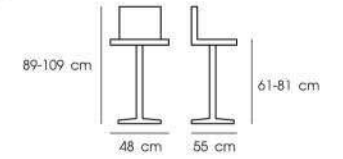

PN9281

Dim. 52 x 48 x 79-99 cm
Packing 2 PCS / CTN
Ctn.Dim. 41.9 x 55.9 x 55.9 cm
1x20' 396 PCS
Material : PU seat with
chromed gas lift base

PN92305

Dim. 51 x 54 x 100-120 cm
Packing 2 PCS / CTN
Ctn.Dim. 58 x 65 x 58 cm
1x20' 240 PCS
Material : PU seat with
chromed gas lift base

White

Silver

Black

Red

PN92306

Dim. 41 x 46 x 84-104 cm
Packing 2 PCS / CTN
Ctn.Dim. 50 x 47 x 41 cm
1x20' 540 PCS
Material : PU seat with
chromed gas lift base

PN92310

Dim. 48 x 55 x 89-109 cm
Packing 2 PCS / CTN
Ctn.Dim. 54 x 46 x 43 cm
1x20' 486 PCS
Material : PU seat with
chromed gas lift base

PN92312

Dim. 43 x 47 x 89-109 cm
Packing 2 PCS / CTN
Ctn.Dim. 52 x 47 x 46 cm
1x20' 460 PCS
Material : PU seat with
chromed gas lift base

White

Silver

Black

PN92314

Dim. 53 x 45 x 83-104 cm
Packing 1 PC / CTN
Ctn.Dim. 55 x 45 x 30 cm
1x20' 350 PCS
Material : PU seat with
chromed gas lift base