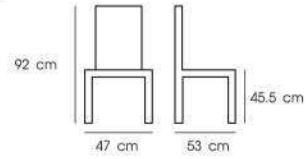

**PN9276AL-PC  
PN9276AL-GM**

Dim. 40 x 52.5 x 84.5 cm  
Packing 2 PCS / CTN  
Ctn.Dim. 43 x 59 x 94 cm  
1x20' 216 PCS  
Material : Aluminium

White

PN9276AL-PC | Powder Coat

Black

Red

Gunmetal  
PN9276AL-GM

**PN9276APC/WD  
PN9276AGM/WD**

Dim. 40.5 x 49.5 x 84 cm  
Packing 2 PCS / CTN  
Ctn.Dim. 43 x 61 x 91 cm  
1x20' 220 PCS  
Material : Steel with rubber wood seat

Grey

PN9276APC/WD / Powder Coat

Black

Gunmetal  
PN9276AGM/WD.

**PN9276PC**

Dim. 40 x 52.5 x 84.5 cm  
Packing 2 PCS / CTN  
Ctn.Dim. 43 x 59 x 94 cm  
1x20' 220 PCS  
Material : Steel

White

Grey

Black

Red

**PN92256AL/AT**

Dim. 47 x 53 x 92 cm  
Packing 4 PCS / CTN  
Ctn.Dim. 137 x 76 x 51 cm  
1x20' 200 PCS  
Material : Aluminium  
with Antique color

White Black Blue

**PN92257AL/AT**

Dim. 51.5 x 58 x 85.5 cm  
Packing 4 PCS / CTN  
Ctn.Dim. 137 x 71 x 54 cm  
1x20' 200 PCS  
Material : Aluminium  
with Antique color

White Black Blue

**PN92258AL/AT**

Dim. 60 x 53 x 85.5 cm  
Packing 2 PCS / CTN  
Ctn.Dim. 70 x 50 x 53 cm  
1x20' 280 PCS  
Material : Aluminium  
with Antique color