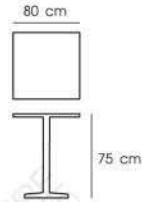

PN9097

Dia. 80 x 74 cm
Packing 6 SET / 2 CTNS
Ctn.Dim.(Top) 17.1 x 81.3 x 81.9 cm
Ctn.Dim.(Leg) 54.6 x 54.6 x 88.3 cm
1x20' 456 SET
Material : PP

White / Grey / Blue / Green / Orange / Pink

PN9141

Dim. 80 x 80 x 75 cm
Packing 6 SET / 2 CTNS
Ctn.Dim.(Top) 22.2 x 81.9 x 82.6 cm
Ctn.Dim.(Leg) 54.6 x 54.6 x 88.3 cm
1x20' 420 SET
Material : PP

White / Blue / Green / Orange / Pink

PN9143

Dia. 70 x 72 cm
Packing 1 PC / CTN
Ctn.Dim. 11.4 x 72.4 x 74.9 cm
1x20' 470 PCS
Material : PP

White / Charcoal / Green / Orange / Pink

PN9144

Dim. 80 x 80 x 72 cm
Packing 1 PC / CTN
Ctn.Dim. 12.7 x 81.9 x 82.6 cm
1x20' 337 PCS
Material : PP

White / Charcoal / Green / Orange / Pink