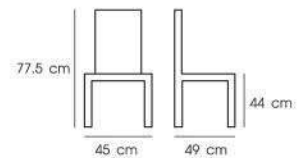

**PN9074**

Dim. 67 x 60.5 x 77 cm  
 Packing 4 PCS / CTN  
 Ctn.Dim. 64.8 x 67.3 x 115.6 cm  
 1x20' 204 PCS  
 Material : PP

White / Gray / Green / Orange

**PN9213**

Dim. 43.5 x 51.5 x 78 cm  
 Packing 4 PCS / BND  
 Bnd.Dim. 44 x 60 x 93.3 cm  
 1x20' 528 PCS  
 Material : PP

**PN9098**

Dim. 58.5 x 54.5 x 71.5 cm  
 Packing 4 PCS / BND  
 Bnd.Dim. 59 x 65 x 105 cm  
 1x20' 504 PCS  
 Material : ABS

White / Black / Green / Red

**PN9132**

Dim. 45 x 49 x 77.5 cm  
Packing 4 SET / CTN  
Ctn.Dim. 71.1 x 101.6 x 50.8 cm  
1x20' 280 SET  
Material : PP

White | Blue / White | Green / White | Orange / White | Red

**PN9132/1**

Dim. 45 x 49 x 77.5 cm  
Packing 4 SET / CTN  
Ctn.Dim. 71.1 x 101.6 x 50.8 cm  
1x20' 280 SET  
Material : PP

Brown | Grey / Brown | Brown / Blue | Blue / Brown | Green / Yellow | Yellow

**PN9132/2**

Dim. 45 x 49 x 77.5 cm  
Packing 4 SET / CTN  
Ctn.Dim. 71.1 x 101.6 x 50.8 cm  
1x20' 280 SET  
Material : PP

Grey | White / Charcoal | White / Brown | White / Green | White

PNG9171

PNG9172

PNG9173