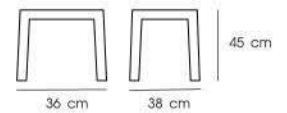

Smile Face Keep Stuff Plant

**PN9149B**

Dim. 36 x 38 x 45 cm  
 Packing 6 PCS / CTN  
 Ctn.Dim. 40 x 40 x 92.7 cm  
 1x20' 1170 PCS  
 Material : PP

Blue Green Orange Pink

**PN9139**

Dia. 32 x 32.5 cm  
 Packing 12 PCS / CTN  
 Ctn.Dim. 33.7 x 33.7 x 115.6 cm  
 1x20' 2640 PCS  
 Material : PP