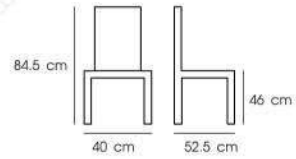

White  
 PN92132PCWD-H66

Gunmetal  
 PN92132GMWD-H66

**PN92132PC**  
**PN92132GM**  
**PN92132CP**  
 Dim. 43.5 x 43.5 x 96.5 cm  
 Packing 4 PCS / CTN  
 Ctn.Dim. 47 x 48 x 122 cm  
 1x20' 380 PCS  
 Material : Steel

White  
 PN92132PC / Powder Coat

Black / F-Black  
 PN92132GM

Gunmetal  
 PN92132GM

Copper  
 PN92132CP

**PN92132PC/WD**  
**PN92132GM/WD**  
 Dim. 43.5 x 43.5 x 96.5 cm  
 Packing 4 PCS / CTN  
 Ctn.Dim. 47 x 48 x 122 cm  
 1x20' 380 PCS  
 Material : Steel with rubber wood seat

White  
 PN92132PC/WD / Powder Coat

Grey  
 PN92132GM/WD

Black / F - Black  
 PN92132PC/WD / Powder Coat

Gunmetal  
 PN92132GM/WD

**PN9276**

Dim. 40 x 52.5 x 84.5 cm  
Packing 2 PCS / CTN  
Ctn.Dim. 43 x 59 x 94 cm  
1x20' 220 PCS  
Material : Stainless steel

Silver

**PN9276APC  
PN9276AGM**

Dim. 40.5 x 49.5 x 84 cm  
Packing 2 PCS / CTN  
Ctn.Dim. 43 x 61 x 91 cm  
1x20' 220 PCS  
Material : steel

White

PN9276APC / Powder Coat

Black

Red

Gunmetal  
PN9276AGM