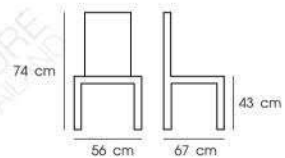

Dark Brown

Dark Grey

**PN92035**

Dim. 56 x 67 x 74 cm  
 Packing 2 PCS / CTN  
 Ctn.Dim. 55 x 67 x 81 cm  
 1x20' 182 PCS  
 Material : Sponge with fabric cover / birch wooden legs

Dark Grey

Dark Brown

Brown(PU)