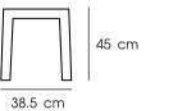

Blue

Green

Orange

Pink

White | Charcoal

**PN9138**

Dim 36 x 40 x 29.5 cm  
Packing 12 PCS / BND  
Bnd.Dim. 40 x 40 x 60 cm  
1x20' 6300 PCS  
Material : PP

White / Blue / Green / Orange / Pink  
○ ● ● ● ●