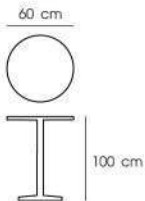

### PN94114

Dia. 60 x 73 cm  
 Packing 1 PC / CTN  
 Ctn.Dim. 62 x 62 x 7 cm  
 1x20' 965 PCS  
 Material : Steel tube with tempered glass

White / Black