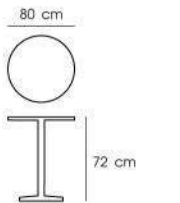

White

Black

**PN94104**

Dia. 80 x 72 cm  
Packing 1 PC / CTN  
Ctn.Dim. 86 x 86 x 15 cm  
1x20' 236 PCS  
Material : MDF top with beech wood legs

White

Black

**PN94108**

Dia. 80 x 75 cm  
 Packing 1 PC / 3 CTNS  
 Ctn.Dim. Top : 83 x 83 x 4 cm  
 Leg : 14 x 14 x 62 cm  
 Stand : 51 x 51 x 8.5 cm  
 1x20' 420 PCS  
 Material : MDF top with powder coat metal legs