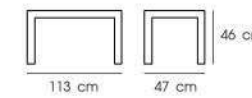

Black / Matt Black

White

**PN92189PC**  
**PN92189GM**  
 Dim. 113 x 47 x 86 cm  
 Packing 1 PC / CTN  
 Ctn.Dim. 110 x 54 x 22 cm  
 1x20' 198 PCS  
 Material : Steel with elm wood seat

Black  
 PN92189PC

Gunmetal  
 PN92189GM

**PN92190PC**  
**PN92190GM**  
 Dim. 113 x 47 x 46 cm  
 Packing 1 PC / CTN  
 Ctn.Dim. 110 x 54 x 11 cm  
 1x20' 400 PCS  
 Material : Steel with elm wood seat

Black  
 PN92190PC

Gunmetal  
 PN92190GM

**PN9255**

Dim. 55.5 x 61 x 82 cm  
 Packing 4 PCS / CTN  
 Ctn.Dim. L shape  
 Bx1 : 60 x 74 x 80 cm  
 Bx2 : 62 x 24 x 28 cm  
 1x20' 260 PCS  
 Material : Steel with Aluminium leg