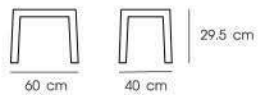

White / Blue / Green / Orange / Pink

**PN9091**

Dim. 53.5 x 51 x 88 cm  
 Packing 4 SETS / CTN  
 Ctn.Dim. 42.5 x 48.3 x 98.4 cm  
 1x20' 576 SET  
 Material : PP with Metal Chrome Legs

Low Chair

White

Blue