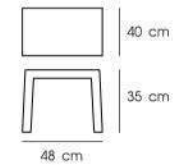

PN92097

Dim. 48 x 40 x 35 cm
Packing 1 PC / CTN
Ctn.Dim. 53 x 45 x 42 cm
1x20' 270 PCS
Material : FIBERGLASS