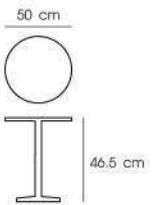

PN9131

Dia. 45 x 30 cm
Packing 6 PCS / CTN
Ctn.Dim. 45.7 x 92.1 x 61 cm
1x20' 684 PCS
Material : PPTR

White / Black / Blue / Green / Orange / Red

PN9131/1

Dia. 45 x 45.5 cm
Packing 1 SET / CTN
Ctn.Dim. 46.4 x 46.4 x 27.9 cm
1x20' 432 SETS
Material : PPTR with Metal leg

White / Black / Blue / Green / Orange / Red

PN9131/2

Dia. 50 x 46.5 cm
Packing 1 SET / 2 CTNS
Ctn.Dim. (Top) : 5.1 x 55.2 x 56.5 cm
(Body) : 46.4 x 46.4 x 27.9 cm
1x20' 355 SETS
Material : PPTR with
Metal leg and Tempered glass

White / Black / Blue / Green / Orange / Red

PN9130A

Dim. 36 x 36 x 46.5 cm
Packing 6 PCS / CTN
Ctn.Dim. 38.1 x 38.1 x 85.1 cm
1x20' 1410 PCS
Material : PP

White / Black / Grey / Red

PN637

PN637/1
Dim. 36 x 36 x 46.5 cm
Packing 6 SETS / CTN
Ctn.Dim. 38.1 x 38.1 x 85.1 cm
1x20' 1410 PCS
Material : PP

White / Black / Grey / Red

White / Black / Grey / Red