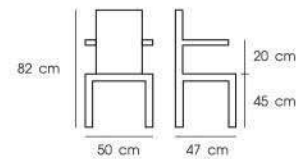

**PN92184**

Dim. 43 x 50.5 x 83 cm  
Packing 2 PCS / CTN  
Ctn.Dim. 45 x 77 x 111 cm/2ctns (L Shape)  
1x20' 520 PCS  
Material : ABS seat with chromed leg

**PN92186**

Dim. 51 x 49 x 80.5 cm  
Packing 4 PCS / CTN  
Ctn.Dim. 56 x 59 x 52 cm  
1x20' 604 PCS  
Material : PP seat with chromed leg

**PN9255-PP**

Dim. 54.5 x 56.5 x 82.5 cm  
Packing 2 PCS / CTN  
Ctn.Dim. 57 x 57 x 51 cm  
1x20' 288 PCS  
Material : PP seat with Aluminium leg

**PN9258**

Dim. 52.5 x 53 x 82 cm  
Packing 4 PCS / CTN  
Ctn.Dim. 59.7 x 64.8 x 53.3 cm  
1x20' 504 PCS  
Material : PP seat with chromed leg

**PN92224**

Dim. 55 x 54.5 x 80 cm  
Packing 4 PCS / CTN  
Ctn.Dim. 64.5 x 63 x 48.5 cm  
1x20' 548 PCS  
Material : PP

Gray

In-blue

**PN92225**

Dim. 46 x 50.5 x 79.5 cm  
Packing 4 PCS / 3 CTN  
Ctn.Dim. Seat (4pcs) 58 x 53 x 47 cm  
Base (2pcs) 63 x 63 x 51 cm  
1x20' 292 PCS  
Material : PP

White/gray

Gray/charcoal

Yellow/gray

**PN92226**

Dim. 50 x 47 x 82 cm  
Packing 4 PCS / CTN  
Ctn.Dim. 71 x 56 x 95 cm  
1x20' 284 PCS  
Material : PP

White

Charcoal

**PN9276-PP**