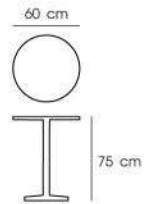

White Black Blue

**PN92196AL/AT**

Dim. 47.5 x 50 x 88.5 cm  
Packing 4 PCS / CTN  
Ctn.Dim. 136 x 56 x 71 cm  
1x20' 200 PCS  
Material : Aluminium  
with elm wood seat

White Black Blue

**PN94014AL/AT**

Dim. 60 x 75 cm  
Packing 1 PC / CTN  
Ctn.Dim. 64 x 64 x 13 cm  
1x20' 490 PCS  
Material : Aluminium  
with Antique color

White Black Blue

**PN92137AT**

Dim. 38 x 38 x 45 cm  
Packing 4 PCS / CTN  
Ctn.Dim. 44 x 95,5 x 44 cm  
1x20' 560 PCS  
Material : Steel

White

Black

Blue

**PN92137AT-H76**

Dim. 40 x 40 x 76 cm  
Packing 4 PCS / CTN  
Ctn.Dim. 46 x 130 x 46 cm  
1x20' 380 PCS  
Material : Steel

White

Black

Blue

**PN92136PC/WD  
PN92136GM/WD**

Dim. 40 x 40 x 76 cm  
Packing 4 PCS / CTN  
Ctn.Dim. 40 x 40 x 128 cm  
1x20' 504 PCS  
Material : Steel with elm wood seat

White

Black

Gunmetal