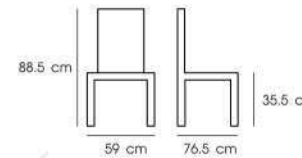

PN9145
PN9145A
Dim. 48 x 54 x 82 cm
Packing 6 PCS / BND
Bnd.Dim. 49 x 55 x 108 cm
1x20' 1440 PCS
Material : PP

White / Blue / Green / Orange / Pink
○ ● ● ● ●
PN9145

Dark blue / Red
● ●
PN9145A

PN9146
PN9146A
Dim. 48 x 54 x 82 cm
Packing 6 PCS / BND
Bnd.Dim. 49 x 55 x 108 cm
1x20' 1440 PCS
Material : PP

White / Blue / Green / Orange / Pink
○ ● ● ● ●
PN9146

Dark blue / Red
● ●
PN9146A

PN9155
PN9155A
Dim. 47 x 48 x 81 cm
Packing 6 PCS / BND
Bnd.Dim. 49 x 55 x 110 cm
1x20' 1152 PCS
Material : PP

White / Blue / Green / Orange / Pink
○ ● ● ● ●
PN9155

Dark blue / Red
● ●
PN9155A

PN92059
PN92059A
Dim. 47 x 48 x 81 cm
Packing 6 PCS / BND
Bnd.Dim. 52.7 x 52.7 x 111.1 cm
1x20' 1056 PCS
Material : PP

White / Blue / Green / Orange / Pink
○ ● ● ● ●
PN92059

Dark blue / Red
● ●
PN92059A

PN9154
PN9154A
Dim. 59 x 76.5 x 88.5 cm
Packing 6 PCS / BND
Bnd.Dim. 61 x 81 x 124 cm
1x20' 342 PCS
Material : PP

White / Brown / Blue / Green / Orange / Pink
○ ● ● ● ● ●
PN9154

Dark blue / Red
● ●
PN9154A

PN9054
PN9054A
Dim. 57 x 60 x 90 cm
Packing 6 PCS / BND
Bnd.Dim. 59 x 65 x 114 cm
1x20' 600 PCS
Material : PP

White / Brown / Blue / Green / Orange / Pink
○ ● ● ● ● ●
PN9054

Dark blue / Red
● ●
PN9054A