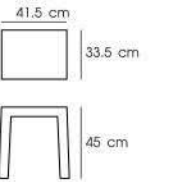

White | Blue