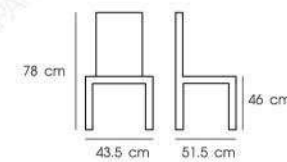

## PLASTIC CHAIR

Reminiscent you of perfection and simple.

**PN9137**

Dim. 44 x 58.5 x 81 cm  
 Packing 4 PCS / BND  
 Bnd.Dim. 44.5 x 74.3 x 95.3 cm  
 1x20' 480 PCS  
 Material : PP

White / Gray / Charcoal / Black / Brown / Green / Orange

**PN9074**

Dim. 67 x 60.5 x 77 cm  
 Packing 4 PCS / CTN  
 Ctn.Dim. 64.8 x 67.3 x 115.6 cm  
 1x20' 204 PCS  
 Material : PP

White / Gray / Green / Orange

**PN9213**

Dim. 43.5 x 51.5 x 78 cm  
 Packing 4 PCS / BND  
 Bnd.Dim. 44 x 60 x 93.3 cm  
 1x20' 528 PCS  
 Material : PP

White / Gray / Charcoal / Black / Brown / Green / Orange / Red

**PN9053**

Dim. 50 x 58 x 87 cm  
 Packing 2 PCS / BND  
 Bnd.Dim. 52 x 65 x 87 cm  
 1x20' 430 PCS  
 Material : ABS

White / Black / Green / Orange / Red

**PN9098**

Dim. 58.5 x 54.5 x 71.5 cm  
 Packing 4 PCS / BND  
 Bnd.Dim. 59 x 65 x 105 cm  
 1x20' 504 PCS  
 Material : ABS

White / Black / Green / Red

**PN9132**

Dim. 45 x 49 x 77.5 cm  
Packing 4 SET / CTN  
Ctn.Dim. 71.1 x 101.6 x 50.8 cm  
1x20' 280 SET  
Material : PP