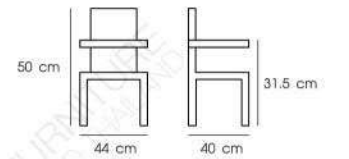

PN9091

Dim. 53.5 x 51 x 88 cm
Packing 4 SETS / CTN
Ctn.Dim. 42.5 x 48.3 x 98.4 cm
1x20' 576 SET
Material : PP with Metal Chrome Legs