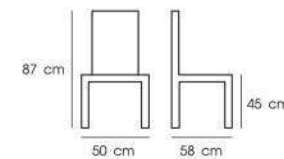

## PLASTIC CHAIR

Reminiscent you of perfection and simple.

**PN9137**

Dim. 44 x 58.5 x 81 cm  
 Packing 4 PCS / BND  
 Bnd.Dim. 44.5 x 74.3 x 95.3 cm  
 1x20' 480 PCS  
 Material : PP

White / Gray / Charcoal / Black / Brown / Green / Orange

**PN9074**

Dim. 67 x 60.5 x 77 cm  
 Packing 4 PCS / CTN  
 Ctn.Dim. 64.8 x 67.3 x 115.6 cm  
 1x20' 204 PCS  
 Material : PP

White / Gray / Green / Orange

**PN9213**

Dim. 43.5 x 51.5 x 78 cm  
 Packing 4 PCS / BND  
 Bnd.Dim. 44 x 60 x 93.3 cm  
 1x20' 528 PCS  
 Material : PP

White / Gray / Charcoal / Black / Brown / Green / Orange / Red

**PN9053**

Dim. 50 x 58 x 87 cm  
 Packing 2 PCS / BND  
 Bnd.Dim. 52 x 65 x 87 cm  
 1x20' 430 PCS  
 Material : ABS

White / Black / Green / Orange / Red

**PN9098**

Dim. 58.5 x 54.5 x 71.5 cm  
 Packing 4 PCS / BND  
 Bnd.Dim. 59 x 65 x 105 cm  
 1x20' 504 PCS  
 Material : ABS

White / Black / Green / Red

**PN9132**

Dim. 45 x 49 x 77.5 cm  
Packing 4 SET / CTN  
Ctn.Dim. 71.1 x 101.6 x 50.8 cm  
1x20' 280 SET  
Material : PP