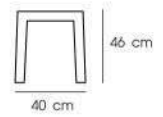

PN92127PC
PN92127AT
PN92127GM
Dim. 40 x 40 x 46 cm
Packing 4 PCS / CTN
Ctn.Dim. 44 x 44 x 87.5 cm
1x20' 620 PCS
Material : Steel