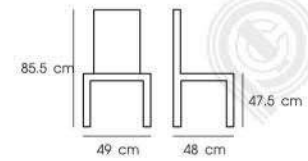

Gunmetal  
 PN92190GM

**PN9255**

Dim. 55.5 x 61 x 82 cm  
 Packing 4 PCS / CTN  
 Ctn.Dim. L shape  
 Bx1 : 60 x 74 x 80 cm  
 Bx2 : 62 x 24 x 28 cm  
 1x20' 260 PCS  
 Material : Steel with Aluminium leg

**PN92156**

Dim. 49 x 50 x 85 cm  
 Packing 2 PCS / CTN  
 Ctn.Dim. 50 x 50 x 54 cm  
 1x20' 384 PCS  
 Material : Steel with PU cushion

**PN92157**

Dim. 52 x 61 x 78.5 cm  
 Packing 4 PCS / CTN  
 Ctn.Dim. 63 x 56 x 63 cm  
 1x20' 452 PCS  
 Material : Steel with PU cushion

**PN92155**

Dim. 85.5 x 67 x 48.5 cm  
 Packing 2 PCS / CTN  
 Ctn.Dim. 78 x 59 x 66 cm  
 1x20' 170 PCS  
 Material : Steel with PU cushion

**PN92228PC**

Dim. Dim. 40 x 39 x 77 cm  
 Packing 2 PCS / CTN  
 Ctn.Dim. 43 x 45 x 95 cm  
 1x20' 300 PCS  
 Material : Steel with PU seat

F - Black

**PN92250PC/WD**

Dim. 49 x 48 x 85.5 cm  
 Packing 2 PCS / CTN  
 Ctn.Dim. 51 x 60 x 100 cm  
 1x20' 170 PCS  
 Material : Steel frame with plywood seat and back

matt black with walnut veneer

**PN92196PC**