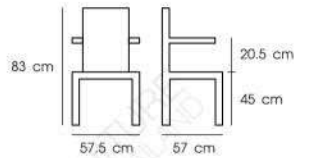

Gunmetal  
 PN92190GM

**PN9255**

Dim. 55.5 x 61 x 82 cm  
 Packing 4 PCS / CTN  
 Ctn.Dim. L shape  
 Bx1 : 60 x 74 x 80 cm  
 Bx2 : 62 x 24 x 28 cm  
 1x20' 260 PCS  
 Material : Steel with Aluminium leg

**PN92221GM/WD**

Dim. 54 x 46 x 81 cm  
 Packing 4 PCS / CTN  
 Ctn.Dim. 65 x 48 x 90 cm  
 1x20' 400 PCS  
 Material : Steel with Ash wood seat

Black

**PN92260PC/WD**

Dim. 48.5 x 48 x 77 cm  
 Packing 4 PCS / CTN  
 Ctn.Dim. 45 x 52 x 78 cm  
 1x20' 580 PCS  
 Material : Steel with plywood seat

Black

**PN92248PC/WD**  
 Dim. 59 x 61 x 70 cm  
 Packing 2 PCS / CTN  
 Ctn.Dim. 64 x 75 x 80 cm  
 1x20' 140 PCS  
 Material : Steel frame  
 with plywood seat and back

matt black with walnut veneer

**Handle**  
 Steel frame

**PN92249PC/WD**  
 Dim. 57.5 x 57 x 83 cm  
 Packing 2 PCS / CTN  
 Ctn.Dim. 59 x 59 x 95 cm  
 1x20' 160 PCS  
 Material : Steel frame  
 with plywood seat and back

matt black with walnut veneer

**PN92246PC/WD**  
 Dim. 46.5 x 50 x 80 cm  
 Packing 2 PCS / CTN  
 Ctn.Dim. 56 x 62 x 100 cm  
 1x20' 150 PCS  
 Material : Steel frame  
 with plywood seat and back