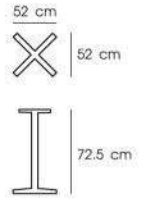

PN9152M/1

Dim. 52 x 52 x 72.5 cm
Packing 1 SET / BND
Bnd.Dim. 73 x 73 x 72.5 cm
1x20' 68 PCS
Material : STEEL POWDER COATING
Maximum table top size 90 cm