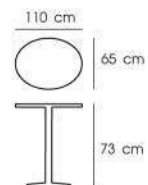

PN9101/1M

Dim. 110 x 65 x 73 cm
Packing 1 SET / 3 CTNS
Ctn.Dim. Top : 5.7 x 67.3 x 112.4 cm
Leg : 8.3 x 8.3 x 71.8 cm
Stand : 6.4 x 39.4 x 57.8 cm
1x20' 412 SET
Material : HPS top with metal leg

White / Black

PN9106/1M (90 cm) PN9107/1M (110 cm)

Dia. 90 x 73 cm / Dia. 110 x 73 cm
Packing 1 SET / 3 CTNS
Ctn.Dim. Top : 5.7 x 91.8 x 92.7 cm (90 cm)
Top : 5.7 x 112 x 112.5 cm (110 cm)
Leg : 8.3 x 8.3 x 71.8 cm
Stand : 6.4 x 43.2 x 43.2 cm
1x20' 371 SET
Material : HPS top with metal leg

White / Black

PN9108/1M

Dim. 75 x 75 x 73 cm
Packing 1 SET / 3 CTNS
Ctn.Dim. Top : 5.7 x 76.8 x 77.5 cm
Leg : 7.6 x 7.6 x 71.1 cm
Stand : 6.4 x 43.5 x 43.5 cm
1x20' 510 SET
Material : HPS top with metal leg

White / Black

PN9101

Dim. 110 x 65 x 75 cm
Packing 1 SET / 2 CTNS
Ctn.Dim. Top : 5.7 x 67.3 x 112.4 cm
Leg : 66.7 x 66.7 x 45.1 cm
1x20' 116 SET
Material : HPS top with ABS leg

White / Black

PN9106

Dia. 90 x 75 cm
Packing 1 SET / 2 CTNS
Ctn.Dim. Top : 5.7 x 91.8 x 92.7 cm
Leg : 66.7 x 66.7 x 45.1 cm
1x20' 113 SET
Material : HPS top with ABS leg

White / Black

PN9101S

Dim. 110 x 65 x 45 cm
Packing 1 SET / 2 CTNS
Ctn.Dim. Top : 5.7 x 67.3 x 112.4 cm
Leg : 66.7 x 66.7 x 45.1 cm
1x20' 116 SET
Material : HPS top with ABS leg

White / Black

PN9106S

Dia. 90 x 45 cm
Packing 1 SET / 2 CTNS
Ctn.Dim. Top : 5.7 x 91.8 x 92.7 cm
Leg : 66.7 x 66.7 x 45.1 cm
1x20' 113 SET
Material : HPS top with ABS leg

White / Black

PN9108

Dim. 75 x 75 x 75 cm
Packing 1 SET / 2 CTNS
Ctn.Dim. Top : 5.7 x 76.8 x 77.5 cm
Leg : 66.7 x 66.7 x 45.1 cm
1x20' 120 SET
Material : HPS top with ABS leg

White / Black

PN9108S

Dim. 75 x 75 x 45 cm
Packing 1 SET / 2 CTNS
Ctn.Dim. Top : 5.7 x 76.8 x 77.5 cm
Leg : 66.7 x 66.7 x 45.1 cm
1x20' 120 SET
Material : HPS top with ABS leg

White / Black