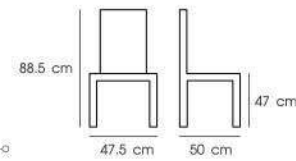

PN92228PC

Dim. Dim. 40 x 39 x 77 cm
Packing 2 PCS / CTN
Ctn.Dim. 43 x 45 x 95 cm
1x20' 300 PCS
Material : Steel with PU seat

F - Black

PN92250PC/WD

Dim. 49 x 48 x 85.5 cm
Packing 2 PCS / CTN
Ctn.Dim. 51 x 60 x 100 cm
1x20' 170 PCS
Material : Steel frame with plywood seat and back

PN92196PC

PN92196AT
Dim. 47.5 x 50 x 88.5 cm
Packing 1 PC / CTN
Ctn.Dim. 91 x 15 x 46 cm
1x20' 430 PCS
Material : Steel with chinese fir wood seat

PN92195GM

Dim. 46.5 x 50 x 78 cm
Packing 2 PCS / CTN
Ctn.Dim. 47 x 47 x 80 cm
1x20' 294 PCS
Material : Steel with plywood seat and back

PN92221GM/WD

Dim. 54 x 46 x 81 cm
Packing 4 PCS / CTN
Ctn.Dim. 65 x 48 x 90 cm
1x20' 400 PCS
Material : Steel with Ash wood seat

PN92260PC/WD

Dim. 48.5 x 48 x 77 cm
Packing 4 PCS / CTN
Ctn.Dim. 45 x 52 x 78 cm
1x20' 580 PCS
Material : Steel with plywood seat