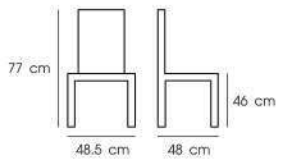

**PN92196AT**  
 Dim. 47.5 x 50 x 88.5 cm  
 Packing 1 PC / CTN  
 Ctn.Dim. 91 x 15 x 46 cm  
 1x20' 430 PCS  
 Material : Steel with chinese fir wood seat

White Black Blue  
 ○ PN92196AT | Antique Color ○

White F - Black  
 ○ PN92196PC | Powder Coat ○

**PN92195GM**

Dim. 46.5 x 50 x 78 cm  
 Packing 2 PCS / CTN  
 Ctn.Dim. 47 x 47 x 80 cm  
 1x20' 294 PCS  
 Material : Steel with plywood seat and back

Walnut White

**PN92221GM/WD**

Dim. 54 x 46 x 81 cm  
 Packing 4 PCS / CTN  
 Ctn.Dim. 65 x 48 x 90 cm  
 1x20' 400 PCS  
 Material : Steel with Ash wood seat

Black

**PN92260PC/WD**

Dim. 48.5 x 48 x 77 cm  
 Packing 4 PCS / CTN  
 Ctn.Dim. 45 x 52 x 78 cm  
 1x20' 580 PCS  
 Material : Steel with plywood seat

Black

**PN92248PC/WD**  
 Dim. 59 x 61 x 70 cm  
 Packing 2 PCS / CTN  
 Ctn.Dim. 64 x 75 x 80 cm  
 1x20' 140 PCS  
 Material : Steel frame  
 with plywood seat and back

matt black with walnut veneer

**Handle**  
 Steel frame