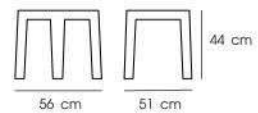

PN9138

Dim 36 x 40 x 29.5 cm
Packing 12 PCS / BND
Bnd.Dim. 40 x 40 x 60 cm
1x20' 6300 PCS
Material : PP

White / Blue / Green / Orange / Pink
○ ● ● ● ●

PN9094

Dim 48 x 52 x 36 cm
Packing 12 PCS / BND
Bnd.Dim. 48 x 52.1 x 71.1 cm
1x20' 3300 PCS
Material : PP

White / Blue / Green / Orange / Pink
○ ● ● ● ●

PN9095

Dim 51 x 56 x 44 cm
Packing 6 PCS / BND
Bnd.Dim. 53 x 53 x 59 cm
1x20' 1650 PCS
Material : PP

White / Blue / Green / Orange / Pink
○ ● ● ● ●

PN9096

Dia. 32 x 44 cm
Packing 12 PCS / CTN
Ctn.Dim. 33.7 x 45.1 x 80.6 cm
1x20' 2832 PCS
Material : PP

White / Blue / Green / Orange / Pink
○ ● ● ● ●

PN9096/2

Dia. 32 x 45 cm
Packing 12 PCS / CTN
Ctn.Dim. 33.7 x 45.1 x 73.7 cm
1x20' 3096 PCS
Material : PP

White / Blue / Green / Orange / Pink
○ ● ● ● ●