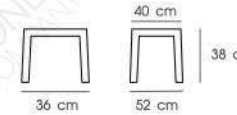

PN9100/2G

Dim. 48 x 52 x 38 cm
Packing 6 SETS / CTN
Ctn.Dim. 49.5 x 52.1 x 85.1 cm
1x20' 792 SETS