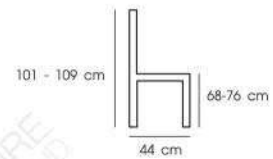

PN92304GM

Dim. 41.5 x 44 x 101-109 cm
Packing 1 PC / CTN
Ctn.Dim. 43 x 47 x 97 cm
1x20' 130 PCS
Material : Steel with plywood seat

PN94081GM/WD

Dia. 60 x 96-107 cm
Packing 1 PC / 2 CTNS
Ctn.Dim. Top : 65 x 65 x 5 cm
Leg : 53 x 53 x 105 cm
1x20' 82 PCS
Material : Steel with ash veneer top

Gunmetal

PN92175/WD

Dim. 41.5 x 51 x 81 cm
Packing 2 PCS / CTN
Ctn.Dim. 46 x 62.5 x 98.5 cm
1x20' 182 PCS
Material : Steel with plywood seat

PN92303/WD

Dim. 41 x 50 x 100.5 cm
Packing 1 PC / CTN
Ctn.Dim. 49.5 x 45 x 105 cm
1x20' 110 PCS
Material : Steel with plywood seat

**PN94136PC/WD
PN94136GM/WD**

Dim. 60 x 60 x 103 cm
Packing 1 PC / CTN
Ctn.Dim. 64 x 104 x 11 cm
1x20' 356 PCS
Material : Steel with elm wood top