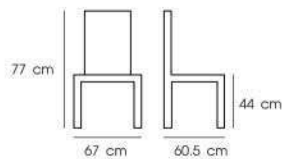

## PLASTIC CHAIR

Reminiscent you of perfection and simple.

**PN9137**

Dim. 44 x 58.5 x 81 cm  
 Packing 4 PCS / BND  
 Bnd.Dim. 44.5 x 74.3 x 95.3 cm  
 1x20' 480 PCS  
 Material : PP

White / Gray / Charcoal / Black / Brown / Green / Orange

**PN9074**

Dim. 67 x 60.5 x 77 cm  
 Packing 4 PCS / CTN  
 Ctn.Dim. 64.8 x 67.3 x 115.6 cm  
 1x20' 204 PCS  
 Material : PP

White / Gray / Green / Orange

**PN9213**

Dim. 43.5 x 51.5 x 78 cm  
 Packing 4 PCS / BND  
 Bnd.Dim. 44 x 60 x 93.3 cm  
 1x20' 528 PCS  
 Material : PP