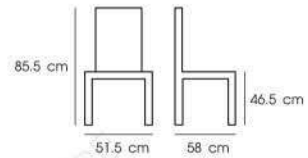

**PN9276AL-PC  
PN9276AL-GM**

Dim. 40 x 52.5 x 84.5 cm  
Packing 2 PCS / CTN  
Ctn.Dim. 43 x 59 x 94 cm  
1x20' 216 PCS  
Material : Aluminium

White

PN9276AL-PC | Powder Coat

Black

Red

Gunmetal  
PN9276AL-GM

**PN9276PC**

Dim. 40 x 52.5 x 84.5 cm  
Packing 2 PCS / CTN  
Ctn.Dim. 43 x 59 x 94 cm  
1x20' 220 PCS  
Material : Steel

White

Grey

Black

Red

**PN92256AL/AT**

Dim. 47 x 53 x 92 cm  
Packing 4 PCS / CTN  
Ctn.Dim. 137 x 76 x 51 cm  
1x20' 200 PCS  
Material : Aluminium  
with Antique color

White Black Blue

**PN92257AL/AT**

Dim. 51.5 x 58 x 85.5 cm  
Packing 4 PCS / CTN  
Ctn.Dim. 137 x 71 x 54 cm  
1x20' 200 PCS  
Material : Aluminium  
with Antique color

White Black Blue

**PN92258AL/AT**

Dim. 60 x 53 x 85.5 cm  
Packing 2 PCS / CTN  
Ctn.Dim. 70 x 50 x 53 cm  
1x20' 280 PCS  
Material : Aluminium  
with Antique color

White Black Blue

**PN92196AL/AT**

Dim. 47.5 x 50 x 88.5 cm  
Packing 4 PCS / CTN  
Ctn.Dim. 136 x 56 x 71 cm  
1x20' 200 PCS  
Material : Aluminium  
with elm wood seat

White Black Blue

**PN94014AL/AT**

Dim. 60 x 75 cm  
Packing 1 PC / CTN  
Ctn.Dim. 64 x 64 x 13 cm  
1x20' 490 PCS  
Material : Aluminium  
with Antique color