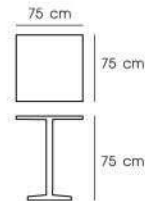

PN94114

Dia. 60 x 73 cm
Packing 1 PC / CTN
Ctn.Dim. 62 x 62 x 7 cm
1x20' 965 PCS
Material : Steel tube with tempered glass

White / Black
☐ ☐

PN94114-R80

Dia. 80 x 73 cm
Packing 1 PC / CTN
Ctn.Dim. 82 x 82 x 8 cm
1x20' 481 PCS
Material : Steel tube with tempered glass

White / Black
☐ ☐

PN9109/1M

Dim. 75 x 75 x 75 cm
Packing 1 PC / 3 CTNS
Ctn.Dim.
Top : 5.1 x 76.8 x 77.5 cm
Leg : 7.6 x 7.6 x 69.9 cm
Base : 8.9 x 62.2 x 62.2 cm
1x20' 676 PCS
Material : PP top with metal leg

White / Black
☐ ☐

PN9103

Dia. 60 x 75 cm
Packing 1 SET / 2 CTNS
Ctn.Dim. Top : 5.1 x 62.2 x 63.5 cm
Leg : 53.3 x 53.3 x 26.7 cm
1x20' 270 SET
Material : PP

White / Black
☐ ☐

PN9104

Dia. 70 x 75 cm
Packing 1 SET / 2 CTNS
Ctn.Dim. Top : 5.7 x 71.8 x 72.4 cm
Leg : 53.3 x 53.3 x 26.7 cm
1x20' 245 SET
Material : PP

White / Black
☐ ☐

PN9103/1M

Dia. 60 x 75 cm
Packing 1 SET / 3 CTNS
Ctn.Dim.
Top : 5.1 x 62.2 x 63.5 cm
Leg : 7.6 x 7.6 x 71.1 cm
Base : 6.4 x 43.2 x 43.2 cm
1x20' 702 SET
Material : PP top with metal leg

White / Black
☐ ☐

PN9104/1M

Dia. 70 x 75 cm
Packing 1 SET / 3 CTNS
Ctn.Dim.
Top : 5.7 x 71.8 x 72.4 cm
Leg : 7.6 x 7.6 x 71.1 cm
Base : 6.4 x 43.2 x 43.2 cm
1x20' 553 SET
Material : PP top with metal leg

White / Black
☐ ☐