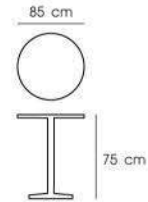

PNID94096

Dia. 85 x 75 cm
Packing 1 PC / CTN
Ctn.Dim. 90 x 90 x 80 cm
1x20' 42 PCS
Material : FIBERGLASS