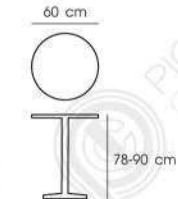

**PN94301**

Dia. 60 x 48 cm  
 Packing 1 PC / CTN  
 Ctn.Dim. 61 x 18 x 62 cm  
 1x20' 385 PCS  
 Material : MDF top with metal leg

White

Black

**PN94070**

Dia. 60 x 78-90 cm  
 Packing 2 PCS / CTN  
 Ctn.Dim. 62 x 62 x 70 cm  
 1x20' 192 PCS  
 Material : FRP + Metal  
 chrome gas lift base