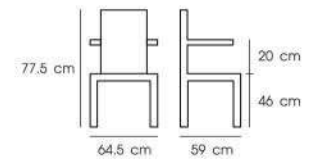

PN92244/WD

Dim. 50 x 55 x 81 cm
Packing 1 PC / CTN
Ctn.Dim. 51 x 51 x 28 cm
1x20' 360 PCS
Material : Foam with PU cover
/ beech wooden legs

Brown

PN92236PU

Dim. 48 x 54 x 82 cm
Packing 2 PCS / CTN
Ctn.Dim. 50 x 55 x 60 cm
1x20' 314 PCS
Material : Wooden board
with PU cover / metal legs

PN92255

Dim. 64.5 x 59 x 77.5 cm
Packing 1 PC / CTN
Ctn.Dim. 65 x 60 x 79 cm
1x20' 85 PCS
Material : Steel and plywood frame
with Fabric cushion

**PN92231
PN92231PU**

Dim. 42 x 45 x 78 cm
Packing 2 PCS / CTN
Ctn.Dim. 52 x 52 x 55 cm
1x20' 356 PCS
Material : Fabric, PU Cover
with tube powder coated black