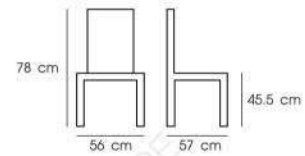

**PN9254**

Dim. 62.5 x 60 x 82 cm  
Packing 5 PCS / 2 CTN  
Ctn.Dim.Body (5 pcs) : 66.7 x 69.9 x 40 cm  
Ctn.Dim.Leg (5 pcs) : 49 x 49.5 x 82.5 cm  
1x20' 350 PCS  
Material : PP seat  
with solid beech wood legs

**PN9268**

Dim. 62.5 x 60 x 68 cm  
Packing 5 PCS / 2 CTN  
Ctn.Dim.Body (5 pcs) : 65.4 x 65.4 x 50.8 cm  
Ctn.Dim.Leg (5 pcs) : 39.4 x 46.4 x 47 cm  
1x20' 435 PCS  
Material : PP seat  
with solid beech wood legs

**PN92201**

Dim. 48 x 50 x 76 cm  
Packing 4 PCS / CTN  
Ctn.Dim. 63 x 44 x 54 cm  
1x20' 700 PCS  
Material : PP body with wooden leg

White

Black

**PN92172**

Dim. 56 x 57 x 78 cm  
Packing 4 PCS / CTN  
Ctn.Dim. 59 x 63 x 48 cm  
1x20' 580 PCS  
Material : PP body with wooden leg

White

Black

**PN92163**

Dim. 53 x 55.5 x 78 cm  
Packing 1 PC / CTN  
Ctn.Dim. 45 x 47.5 x 47.5 cm  
1x20' 260 PCS  
Material : PP back&seat  
with metal frame and beech wood legs

White

Black

**PN92144**

Dim. 46.5 x 33 x 46.5 cm  
Packing 2 PCS / CTN  
Ctn.Dim. 48 x 35 x 32 cm  
1x20' 1000 PCS  
Material : PP shell  
with steel and beech wood legs