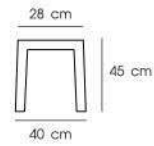

## IDEE

Complete the look of your rest area with stylish and creative furniture.

**PN9334B**

Dia. 40 x 45 cm  
 Packing 6 PCS / CTN  
 Ctn.Dim. 41.9 x 41.9 x 79.4 cm  
 1x20' 1248 PCS  
 Material : PP

Black | Grey    Blue | Pink    Green | Yellow    Pink | Yellow