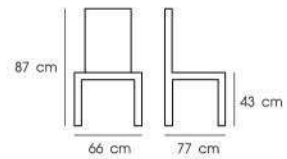

**PN92188**  
 Dim. 50 x 52 x 74.5 cm  
 Packing 2 PCS / CTN  
 Ctn.Dim. 57 x 58 x 59 cm  
 1x20' 136 PCS  
 Material : Ash wood with PU cushion

Dark Grey

Grey

**PN92071**

Dim. 66 x 77 x 87 cm  
Packing 1 PC / CTN  
Ctn.Dim. 67 x 54 x 48 cm  
1x20' 150 PCS  
Material : Foam with fabric cover / metal legs

Dark Grey

Grey

**PN92071/1**

Dim. 50 x 41 x 39 cm  
Packing 1 PC / CTN  
Ctn.Dim. 51 x 43 x 17 cm  
1x20' 705 PCS  
Material : Foam with fabric cover / metal legs