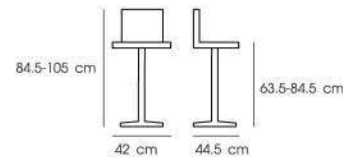

**PN9290**

Dim. 42 x 44.5 x 84.5-105 cm  
Packing 2 PCS / CTN  
Ctn.Dim. 48 x 46 x 36 cm  
1x20' 650 PCS  
Material : PP seat+PU cushion  
with chromed gas lift base

White

Black

Green

Orange

**PN9287**

Dim. 39.5 x 43.5 x 71-92.5 cm  
Packing 2 PCS / CTN  
Ctn.Dim. 72.5 x 32 x 38 cm  
1x20' 590 PCS  
Material : ABS with chromed gas lift base