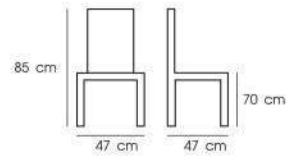

Gray

**PN92315PU**

Dim. 47 x 47 x 85 cm  
Packing 2 PCS / CTN  
Ctn.Dim. 74 x 25 x 49 cm  
1x20' 572 PCS  
Material : PU Seat  
with beech wooden leg

Gray

Black

Brown

**PN92313**

Dim. 41 x 43 x 84.5 cm  
Packing 4 PCS / CTN  
Ctn.Dim. 74 x 48 x 39 cm  
1x20' 740 PCS  
Material : Fabric or PU cushion  
with ash wooden leg

White

Black

Green

Cream

**PN92316**

Dim. 52 x 45.5 x 89 cm  
Packing 4 PCS / CTN  
Ctn.Dim. 73 x 46 x 43 cm  
1x20' 720 PCS  
Material : PP seat  
with oak wooden leg

White

Gray