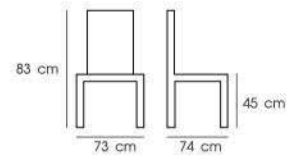

PN92073

Dim. 73 x 74 x 83 cm
Packing 1 PC / CTN
Ctn.Dim. 76 x 77 x 55 cm
1x20' 85 PCS
Material : Birch wood legs fabric 100% polyester and sponge polyurethane foam

PN92074

Dim. 68 x 75 x 81 cm
Packing 1 PC / CTN
Ctn.Dim. 74 x 74 x 62 cm
1x20' 80 PCS
Material : Birch wood legs fabric 100% polyester and sponge polyurethane foam.

PN92075

Dim. 68 x 73 x 78 cm
Packing 1 PC / CTN
Ctn.Dim. 72 x 75 x 66 cm
1x20' 75 PCS
Material : Birch wood legs fabric 100% polyester and sponge polyurethane foam.

PN92245/WD

Dim. 57 x 57 x 73 cm
Packing 1 PC / CTN
Ctn.Dim. 57 x 57 x 31 cm
1x20' 260 PCS
Material : Foam with fabric cover / beech wooden legs

PN92254

Dim. 51 x 52 x 81 cm
Packing 2 PCS / CTN
Ctn.Dim. 67 x 58 x 57 cm
1x20' 242 PCS
Material : Fabric + PU back + tube powder coated black