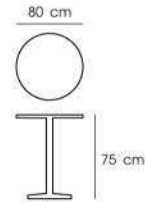

PN94108

Dia. 80 x 75 cm
Packing 1 PC / 3 CTNS
Ctn.Dim. Top : 83 x 83 x 4 cm
Leg : 14 x 14 x 62 cm
Stand : 51 x 51 x 8.5 cm
1x20' 420 PCS
Material : MDF top with powder coat metal legs

White / Black

PN94109

Dia. 60 x 75 cm
Packing 1 PC / 3 CTNS
Ctn.Dim. Top : 63 x 63 x 4 cm
Leg : 14 x 14 x 62 cm
Stand : 51 x 51 x 8.5 cm
1x20' 520 PCS
Material : MDF top with powder coat metal legs

White / Black

PN94009

Dia. 50 x 50 cm
Packing 1 PC / CTN
Ctn.Dim. 52 x 52 x 53 cm
1x20' 181 PCS
Material : FIBERGLASS

PN94002

Dia. 60 x 73 cm
Packing 1 PC / CTN
Ctn.Dim. 63.5 x 63.5 x 74.9 cm
1x20' 86 PCS
Material : FIBERGLASS

PN94050

Dia. 70 x 73.5 cm
Packing 1 PC / CTN
Ctn.Dim. 75.5 x 76 x 79 cm
1x20' 57 PCS
Material : FIBERGLASS