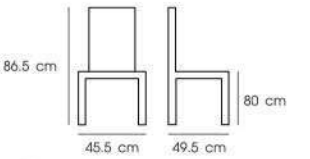

Ivory

Clear

Black

**PN9292**

Dim. 46.5 x 52 x 99 cm  
 Packing 4 PCS / CTN  
 Ctn.Dim. 56 x 49 x 82 cm  
 1x20' 460 PCS  
 Material : PP seat  
 with metal chromed leg

White

Black

Orange

Green

**PN9293**

Dim. 45.5 x 49.5 x 86.5 cm  
 Packing 4 PCS / CTN  
 Ctn.Dim. 53 x 48 x 82 cm  
 1x20' 500 PCS  
 Material : PP seat + PU cushion  
 with metal chromed leg

White

Black

Orange

Green

**PN92084**