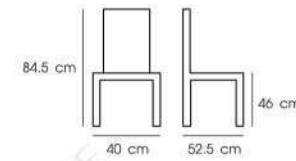

Silver

**PN9276APC  
PN9276AGM**

Dim. 40.5 x 49.5 x 84 cm  
Packing 2 PCS / CTN  
Ctn.Dim. 43 x 61 x 91 cm  
1x20' 220 PCS  
Material : steel

White

PN9276APC / Powder Coat

Black

Red

Gunmetal  
PN9276AGM

**PN9276AL-PC  
PN9276AL-GM**

Dim. 40 x 52.5 x 84.5 cm  
Packing 2 PCS / CTN  
Ctn.Dim. 43 x 59 x 94 cm  
1x20' 216 PCS  
Material : Aluminium

White

PN9276AL-PC | Powder Coat

Black

Red

Gunmetal  
PN9276AL-GM

**PN9276APC/WD  
PN9276AGM/WD**

Dim. 40.5 x 49.5 x 84 cm  
Packing 2 PCS / CTN  
Ctn.Dim. 43 x 61 x 91 cm  
1x20' 220 PCS  
Material : Steel with rubber wood seat

Grey

PN9276APC/WD / Powder Coat

Black

Gunmetal  
PN9276AGM/WD.