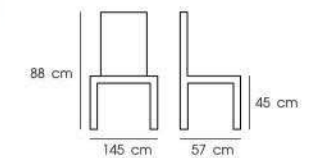

PN92072

Dim. 67 x 93 x 80.5 cm
Packing 2 PCS / 2 CTNS
Ctn.Dim.
Bx 1 : 68 x 92 x 64
Bx 2 : 68 x 58 x 22 (L shape)
1x20' 80 PCS
Material : Foam with fabric cover / metal legs

PN92071

Dim. 66 x 77 x 87 cm
Packing 1 PC / CTN
Ctn.Dim. 67 x 54 x 48 cm
1x20' 150 PCS
Material : Foam with fabric cover / metal legs

PN92071/1

Dim. 50 x 41 x 39 cm
Packing 1 PC / CTN
Ctn.Dim. 51 x 43 x 17 cm
1x20' 705 PCS
Material : Foam with fabric cover / metal legs

Dark Grey

Grey

PN92031

Dim. 75 x 56 x 89 cm
Packing 1 PC / CTN
Ctn.Dim. 80 x 76 x 66 cm
1x20' 68 PCS
Material : Sponge with fabric cover / PU cover / iron printing legs

PN92031/2

Dim. 145 x 57 x 88 cm
Packing 1 PC / 2 CTNS
Ctn.Dim.
Bx Body : 72.5 x 33.5 x 19.5 cm
Bx Leg : 149 x 89 x 68 cm
1x20' 28 PCS
Material : Sponge with fabric cover / PU cover / iron printing legs