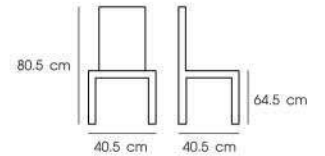

White

Black

Green

Cream

**PN92316**

Dim. 52 x 45.5 x 89 cm  
Packing 4 PCS / CTN  
Ctn.Dim. 73 x 46 x 43 cm  
1x20' 720 PCS  
Material : PP seat  
with oak wooden leg

White

Gray

Black

Red

**PN92309/WD**

Dim. 40.5 x 40.5 x 80.5 cm  
Packing 2 PCS / CTN  
Ctn.Dim. 66 x 50 x 46.5 cm  
1x20' 340 PCS  
Material : PP seat , PC back  
and metal leg with wooden color

White

Gray

Black

**PN92146PU**