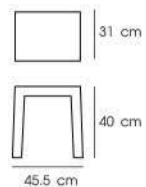

## WOODCHAIR

Represent of strength with chic style.

**PN92154**

Dim. 57.5 x 55 x 73 cm  
Packing 2 PCS / CTN  
Ctn.Dim. 57.8 x 57.8 x 120.7 cm  
1x20' 130 PCS  
Material : Beech wood  
and rope seat

White

Black

Wood

**PN92183**

Dim. 90.5 x 78 x 77 cm  
Packing 1 PC / CTN  
Ctn.Dim. 78 x 90 x 52.5 cm  
1x20' 63 PCS  
Material : Beech wood  
with PU cushion

**PN92166**

Dim. 56 x 60 x 68.5 cm  
Packing 1 PC / CTN  
Ctn.Dim. 56 x 60 x 69 cm  
1x20' 115 PCS  
Material : Plywood

**PN94045**

Dia. 87 x 41 cm  
Packing 1 PC / CTN  
Ctn.Dim. 92 x 92 x 13 cm  
1x20' 250 PCS  
Material : Plywood

Walnut

**PN94048**

Dia. 60 x 41 cm  
Packing 1 PC / CTN  
Ctn.Dim. 68 x 68 x 11.5 cm  
1x20' 435 PCS  
Material : Ashwood

Natural

Decorate

**PN92135WD**  
 Dim. 31 x 45.5 x 40 cm  
 Packing 1 PC / CTN  
 Ctn.Dim. 46 x 33 x 45 cm  
 1x20' 371 PCS  
 Material : Beech wood

**PN92173WD**  
 Dim. 33.5 x 45.5 x 76 cm  
 Packing 2 PCS / CTN  
 Ctn.Dim. 59 x 45.5 x 95 cm  
 1x20' 204 PCS  
 Material : Beech wood