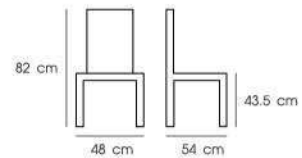

White / Blue / Green / Orange / Pink
○ ● ● ● ●
PN9146

Dark blue / Red
● ●
PN9146A