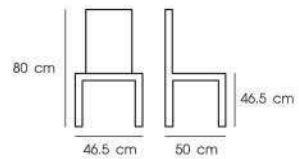

**PN92221GM/WD**

Dim. 54 x 46 x 81 cm  
 Packing 4 PCS / CTN  
 Ctn.Dim. 65 x 48 x 90 cm  
 1x20' 400 PCS  
 Material : Steel with Ash wood seat

Black

**PN92260PC/WD**

Dim. 48.5 x 48 x 77 cm  
 Packing 4 PCS / CTN  
 Ctn.Dim. 45 x 52 x 78 cm  
 1x20' 580 PCS  
 Material : Steel with plywood seat

Black

**PN92248PC/WD**  
 Dim. 59 x 61 x 70 cm  
 Packing 2 PCS / CTN  
 Ctn.Dim. 64 x 75 x 80 cm  
 1x20' 140 PCS  
 Material : Steel frame  
 with plywood seat and back

matt black with walnut veneer

**Handle**  
 Steel frame

**PN92249PC/WD**  
 Dim. 57.5 x 57 x 83 cm  
 Packing 2 PCS / CTN  
 Ctn.Dim. 59 x 59 x 95 cm  
 1x20' 160 PCS  
 Material : Steel frame  
 with plywood seat and back

matt black with walnut veneer

**PN92246PC/WD**  
 Dim. 46.5 x 50 x 80 cm  
 Packing 2 PCS / CTN  
 Ctn.Dim. 56 x 62 x 100 cm  
 1x20' 150 PCS  
 Material : Steel frame  
 with plywood seat and back

matt black with walnut veneer

**PN92247PC/WD**  
 Dim. 60 x 50 x 80 cm  
 Packing 1 PC / CTN  
 Ctn.Dim. 53 x 63 x 86 cm  
 1x20' 90 PCS  
 Material : Steel frame  
 with plywood seat and back

matt black with walnut veneer