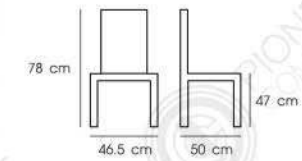

PN92195GM

Dim. 46.5 x 50 x 78 cm
Packing 2 PCS / CTN
Ctn.Dim. 47 x 47 x 80 cm
1x20' 294 PCS
Material : Steel with plywood seat and back

Walnut White