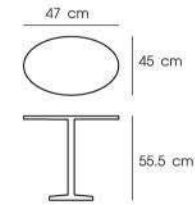

PN94011

Dim. 45 x 47 x 55.5 cm
Packing 1 PC / CTN
Ctn.Dim. 47.6 x 50.8 x 59.7 cm
1x20' 180 PCS
Material : FIBERGLASS