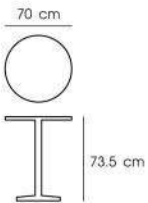

PN94050

Dia. 70 x 73.5 cm
Packing 1 PC / CTN
Ctn.Dim. 75.5 x 76 x 79 cm
1x20' 57 PCS
Material : FIBERGLASS