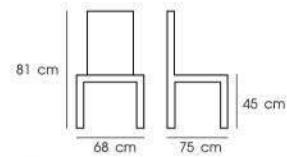

Gray

**PN92074**

Dim. 68 x 75 x 81 cm  
Packing 1 PC / CTN  
Ctn.Dim. 74 x 74 x 62 cm  
1x20' 80 PCS  
Material : Birch wood legs fabric 100% polyester and sponge polyurethane foam.

Gray

Dark Gray

**PN92075**