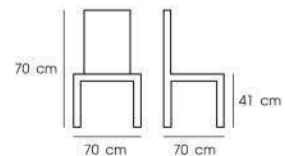

Dark Brown

Dark Grey

**PN92035**

Dim. 56 x 67 x 74 cm  
 Packing 2 PCS / CTN  
 Ctn.Dim. 55 x 67 x 81 cm  
 1x20' 182 PCS  
 Material : Sponge with fabric cover / birch wooden legs

Dark Grey

Dark Brown

Brown(PU)

**PN92038**

Dim. 70 x 70 x 70 cm  
 Packing 1 PC / CTN  
 Ctn.Dim. 73 x 73 x 73 cm  
 1x20' 70 PCS  
 Material : Sponge with fabric cover / rubber wooden legs

Dark Brown

Dark Grey

**PN92242/WD**

Dim. 48 x 54 x 79.5 cm  
 Packing 1 PC / CTN  
 Ctn.Dim. 65 x 27 x 49 cm  
 1x20' 302 PCS  
 Material : Foam with fabric cover / beech wooden legs