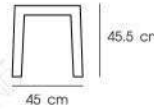

White / Black / Blue / Green / Orange / Red