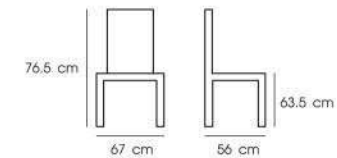

**TOILET CHAIR HOW TO USE**

**PN9075**

Dim. 55 x 56 x 76.5 cm  
 Packing 4 SETS / CTN  
 Ctn.Dim. 64.8 x 67.3 x 115.6 cm  
 1x20' 204 SETS

Material : PP

white

LEMON FARM

OUR CUSTOMER

FOOD ARENA