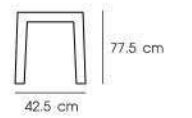

**PN92140PC  
PN92140GM**  
Dim. 54.5 x 53 x 86 cm  
Packing 4 PCS / CTN  
Ctn.Dim. 55 x 53 x 115 cm  
1x20' 320 PCS  
Material : Steel

**PN92160PC  
PN92160GM**  
Dim. 56 x 49 x 79 cm  
Packing 2 PCS / CTN  
Ctn.Dim. 62 x 48 x 104 cm  
1x20' 170 PCS  
Material : Steel

PN92127PC  
 PN92127AT  
 PN92127GM  
 Dim. 40 x 40 x 46 cm  
 Packing 4 PCS / CTN  
 Ctn.Dim. 44 x 44 x 87.5 cm  
 1x20' 620 PCS  
 Material : Steel

PN92127PC/WD  
 PN92127GM/WD  
 Dim. 40 x 40 x 46 cm  
 Packing 4 PCS / CTN  
 Ctn.Dim. 44 x 44 x 87.5 cm  
 1x20' 620 PCS  
 Material : Steel with elm wood seat

PN92113PC/WD  
 PN92113GM/WD  
 Dim. 42.5 x 42.5 x 77.5 cm  
 Packing 4 PCS / CTN  
 Ctn.Dim. 46 x 46 x 116.5 cm  
 1x20' 420 PCS  
 Material : Steel with elm wood seat

PN92113PC  
 PN92113AT  
 PN92113GM  
 Dim. 42.5 x 42.5 x 77.5 cm  
 Packing 4 PCS / CTN  
 Ctn.Dim. 46 x 46 x 116.5 cm  
 1x20' 420 PCS  
 Material : Steel