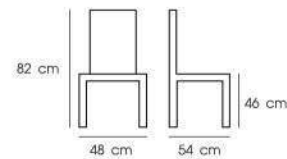

Brown

Dark Gray

**PN92236PU**

Dim. 48 x 54 x 82 cm  
 Packing 2 PCS / CTN  
 Ctn.Dim. 50 x 55 x 60 cm  
 1x20' 314 PCS  
 Material : Wooden board  
 with PU cover / metal legs

Brown

Gray

**PN92255**

Dim. 64.5 x 59 x 77.5 cm  
 Packing 1 PC / CTN  
 Ctn.Dim. 65 x 60 x 79 cm  
 1x20' 85 PCS  
 Material : Steel and plywood frame  
 with Fabric cushion