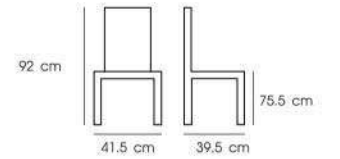

PN92126

Dim. 56.5 x 51 x 83 cm
Packing 4 PCS / CTN
Ctn.Dim. 72 x 55 x 99 cm
1x20' 264 PCS
Material : Metal with powder coat

Red