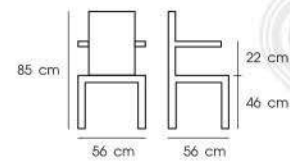

White | Blue / White | Green / White | Orange / White | Red

**PN9132/1**

Dim. 45 x 49 x 77.5 cm  
Packing 4 SET / CTN  
Ctn.Dim. 71.1 x 101.6 x 50.8 cm  
1x20' 280 SET  
Material : PP

Brown | Grey / Brown | Brown / Blue | Blue / Brown | Green / Yellow | Yellow

**PN9132/2**

Dim. 45 x 49 x 77.5 cm  
Packing 4 SET / CTN  
Ctn.Dim. 71.1 x 101.6 x 50.8 cm  
1x20' 280 SET  
Material : PP

Grey | White / Charcoal | White / Brown | White / Green | White

PNG9171

PNG9172

PNG9173

PNG9174

PNG9175

PNG9176

White / Charcoal / Green / Orange

**PNG9171**

Dim. 49.5 x 55 x 85 cm  
 Packing 4 PCS / BND  
 Bnd.Dim. 50.8 x 69.2 x 99.7 cm  
 1x20' 420 PCS  
 Material : PP

**PNG9172**

Dim. 56 x 56 x 85 cm  
 Packing 4 PCS / BND  
 Bnd.Dim. 58.4 x 71.1 x 99.7 cm  
 1x20' 336 PCS  
 Material : PP

**PNG9173**

Dim. 49.5 x 55 x 85 cm  
 Packing 4 PCS / BND  
 Bnd.Dim. 50.8 x 69.2 x 99.7 cm  
 1x20' 420 PCS  
 Material : PP

**PNG9174**

Dim. 56 x 56 x 85 cm  
 Packing 4 PCS / BND  
 Bnd.Dim. 58.4 x 71.1 x 99.7 cm  
 1x20' 336 PCS  
 Material : PP