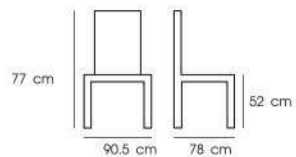

PN92183

Dim. 90.5 x 78 x 77 cm
Packing 1 PC / CTN
Ctn.Dim. 78 x 90 x 52.5 cm
1x20' 63 PCS
Material : Beech wood
with PU cushion