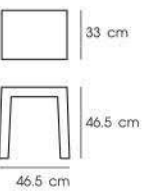

**PN9268**

Dim. 62.5 x 60 x 68 cm  
Packing 5 PCS / 2 CTN  
Ctn.Dim.Body (5 pcs) : 65.4 x 65.4 x 50.8 cm  
Ctn.Dim.Leg (5 pcs) : 39.4 x 46.4 x 47 cm  
1x20' 435 PCS  
Material : PP seat  
with solid beech wood legs

**PN92201**

Dim. 48 x 50 x 76 cm  
Packing 4 PCS / CTN  
Ctn.Dim. 63 x 44 x 54 cm  
1x20' 700 PCS  
Material : PP body with wooden leg

White

Black

**PN92172**

Dim. 56 x 57 x 78 cm  
Packing 4 PCS / CTN  
Ctn.Dim. 59 x 63 x 48 cm  
1x20' 580 PCS  
Material : PP body with wooden leg

White

Black

**PN92163**

Dim. 53 x 55.5 x 78 cm  
Packing 1 PC / CTN  
Ctn.Dim. 45 x 47.5 x 47.5 cm  
1x20' 260 PCS  
Material : PP back&seat  
with metal frame and beech wood legs

White

Black

**PN92144**

Dim. 46.5 x 33 x 46.5 cm  
Packing 2 PCS / CTN  
Ctn.Dim. 48 x 35 x 32 cm  
1x20' 1000 PCS  
Material : PP shell  
with steel and beech wood legs

White

Gray

Black

White

Grey

Black

**PN92241/WD**

Dim. 50 x 51 x 71.5 cm  
 Packing 1 PC / CTN  
 Ctn.Dim. 78 x 56 x 17 cm  
 1X20' 350 PCS  
 Material : PP back and seat foam  
 with fabric cushion / beech wooden legs