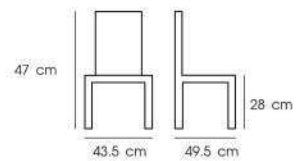

White / Black / Blue / Green / Orange / Pink  
 ○ ● ● ● ● ●

Stackable

**PN9136**

Dim. 43.5 x 49.5 x 47 cm  
 Packing 6 PCS / CTN  
 Ctn.Dim. 45.1 x 51.4 x 73.7 cm  
 1x20' 1026 PCS  
 Material : PP

Blue / Green / Orange / Pink  
 ● ● ● ●