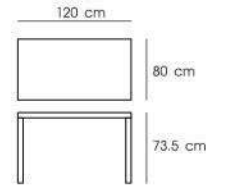

PN94121

Dia. 60 x 72 cm
Packing 2 PCS / 2 CTNS
Ctn.Dim. BX1 : 63 x 8 x 63 cm
BX2 : 54 x 54 x 72 cm
1x20' 214 PCS
Material : MDF top with beech wood legs

PN94122

Dia. 80 x 72 cm
Packing 2 PCS / 2 CTNS
Ctn.Dim. BX1 : 83 x 8 x 83 cm
BX2 : 54 x 54 x 72 cm
1x20' 200 PCS
Material : MDF top with beech wood legs

PN94105

Dia. 60 x 72 cm
Packing 1 PC / CTN
Ctn.Dim. 65 x 65 x 15 cm
1x20' 433 PCS
Material : MDF top with beech wood legs

PN94102

Dim. 120 x 80 x 73.5 cm
Packing 1 PC / CTN
Ctn.Dim. 126 x 86 x 15 cm
1x20' 173 PCS
Material : MDF top with beech wood legs

White / Black
☐ ☐

PN94103

Dim. 80 x 80 x 73.5 cm
Packing 1 PC / CTN
Ctn.Dim. 86 x 86 x 15 cm
1x20' 236 PCS
Material : MDF top with beech wood legs

White

Black

PN94104

Dia. 80 x 72 cm
Packing 1 PC / CTN
Ctn.Dim. 86 x 86 x 15 cm
1x20' 236 PCS
Material : MDF top with beech wood legs

White

Black