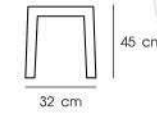

PN9138

Dim 36 x 40 x 29.5 cm
Packing 12 PCS / BND
Bnd.Dim. 40 x 40 x 60 cm
1x20' 6300 PCS
Material : PP

White / Blue / Green / Orange / Pink
○ ● ● ● ●

PN9094

Dim 48 x 52 x 36 cm
Packing 12 PCS / BND
Bnd.Dim. 48 x 52.1 x 71.1 cm
1x20' 3300 PCS
Material : PP

White / Blue / Green / Orange / Pink
○ ● ● ● ●

PN9095

Dim 51 x 56 x 44 cm
Packing 6 PCS / BND
Bnd.Dim. 53 x 53 x 59 cm
1x20' 1650 PCS
Material : PP

White / Blue / Green / Orange / Pink
○ ● ● ● ●

PN9096

Dia. 32 x 44 cm
Packing 12 PCS / CTN
Ctn.Dim. 33.7 x 45.1 x 80.6 cm
1x20' 2832 PCS
Material : PP

White / Blue / Green / Orange / Pink
○ ● ● ● ●

PN9096/2

Dia. 32 x 45 cm
Packing 12 PCS / CTN
Ctn.Dim. 33.7 x 45.1 x 73.7 cm
1x20' 3096 PCS
Material : PP

White / Blue / Green / Orange / Pink
○ ● ● ● ●