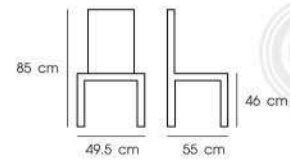

White | Blue / White | Green / White | Orange / White | Red

**PN9132/1**

Dim. 45 x 49 x 77.5 cm  
Packing 4 SET / CTN  
Ctn.Dim. 71.1 x 101.6 x 50.8 cm  
1x20' 280 SET  
Material : PP

Brown | Grey / Brown | Brown / Blue | Blue / Brown | Green / Yellow | Yellow

**PN9132/2**

Dim. 45 x 49 x 77.5 cm  
Packing 4 SET / CTN  
Ctn.Dim. 71.1 x 101.6 x 50.8 cm  
1x20' 280 SET  
Material : PP

Grey | White / Charcoal | White / Brown | White / Green | White

PNG9171

PNG9172

PNG9173

PNG9174

PNG9175

PNG9176

White / Charcoal / Green / Orange

**PNG9171**

Dim. 49.5 x 55 x 85 cm  
 Packing 4 PCS / BND  
 Bnd.Dim. 50.8 x 69.2 x 99.7 cm  
 1x20' 420 PCS  
 Material : PP

**PNG9172**

Dim. 56 x 56 x 85 cm  
 Packing 4 PCS / BND  
 Bnd.Dim. 58.4 x 71.1 x 99.7 cm  
 1x20' 336 PCS  
 Material : PP

**PNG9173**

Dim. 49.5 x 55 x 85 cm  
 Packing 4 PCS / BND  
 Bnd.Dim. 50.8 x 69.2 x 99.7 cm  
 1x20' 420 PCS  
 Material : PP

**PNG9174**

Dim. 56 x 56 x 85 cm  
 Packing 4 PCS / BND  
 Bnd.Dim. 58.4 x 71.1 x 99.7 cm  
 1x20' 336 PCS  
 Material : PP