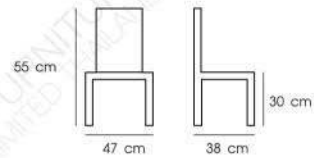

PN94041

Dim. 80 x 52 cm
Packing 1 PC / CTN
Ctn.Dim. 87 x 87 x 62.2 cm
1x20' 57 PCS
Material : FIBERGLASS

PN92015

Dim. 47 x 38 x 55 cm
Packing 1 PC / CTN
Ctn.Dim. 54 x 45.7 x 62 cm
1x20' 170 PCS
Material : FIBERGLASS

PN92112

Dim. 60 x 40 x 29.5 cm
Packing 1 PC / CTN
Ctn.Dim. 43 x 63 x 33 cm
1x20' 302 PCS
Material : FIBERGLASS

PN9091

Dim. 53.5 x 51 x 88 cm
Packing 4 SETS / CTN
Ctn.Dim. 42.5 x 48.3 x 98.4 cm
1x20' 576 SET
Material : PP with Metal Chrome Legs