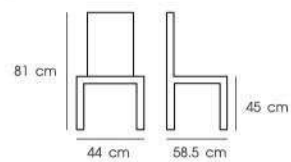

## PLASTIC CHAIR

Reminiscent you of perfection and simple.

**PN9137**

Dim. 44 x 58.5 x 81 cm  
 Packing 4 PCS / BND  
 Bnd.Dim. 44.5 x 74.3 x 95.3 cm  
 1x20' 480 PCS  
 Material : PP

White / Gray / Charcoal / Black / Brown / Green / Orange

**PN9074**

Dim. 67 x 60.5 x 77 cm  
 Packing 4 PCS / CTN  
 Ctn.Dim. 64.8 x 67.3 x 115.6 cm  
 1x20' 204 PCS  
 Material : PP

White / Gray / Green / Orange

**PN9213**

Dim. 43.5 x 51.5 x 78 cm  
 Packing 4 PCS / BND  
 Bnd.Dim. 44 x 60 x 93.3 cm  
 1x20' 528 PCS  
 Material : PP