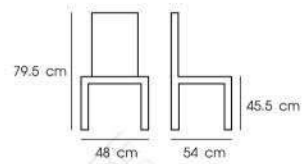

Charcoal/White

Brown/beige

**PN92229**

Dim. 53 x 56.5 x 78 cm  
Packing 4 PCS / CTN  
Ctn.Dim. 72 x 55.5 x 95 cm  
1x20' 284 PCS  
Material : PP

White

Charcoal

In-Blue

**PN92234**

Dim. 56.5 x 58.5 x 77.5 cm  
Packing 4 PCS / CTN  
Ctn.Dim. 69 x 58 x 90 cm  
1x20' 300 PCS  
Material : PP

White

Gray

Black

Beige

**PN92232**

Dim. 43 x 54.5 x 83 cm  
Packing 4 PCS / CTN  
Ctn.Dim. 65 x 56 x 100 cm  
1x20' 300 PCS  
Material : PP

Nude

Grey

Olive

Red

**PN92238**

Dim. 48 x 54 x 79.5 cm  
 Packing 4 PCS / CTN  
 Ctn.Dim. 70 x 50 x 58 cm  
 1x20' 392 PCS  
 Material : PP

Moss grey

Black grey

**PN92239**

Dim. 48 x 54 x 79.5 cm  
 Packing 4 PCS / 3 CTN  
 Ctn.Dim. Seat (4pcs) 64 x 56 x 48.5 cm  
 Base (2pcs) 49.5 x 48.5 x 46.5 cm  
 1x20' 260 PCS  
 Material : PP

Light grey

Mild grey

**PN92240**