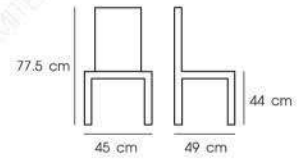

**PN9074**

Dim. 67 x 60.5 x 77 cm  
 Packing 4 PCS / CTN  
 Ctn.Dim. 64.8 x 67.3 x 115.6 cm  
 1x20' 204 PCS  
 Material : PP

White / Gray / Green / Orange

**PN9213**

Dim. 43.5 x 51.5 x 78 cm  
 Packing 4 PCS / BND  
 Bnd.Dim. 44 x 60 x 93.3 cm  
 1x20' 528 PCS  
 Material : PP

White / Gray / Charcoal / Black / Brown / Green / Orange / Red

**PN9053**

Dim. 50 x 58 x 87 cm  
 Packing 2 PCS / BND  
 Bnd.Dim. 52 x 65 x 87 cm  
 1x20' 430 PCS  
 Material : ABS

White / Black / Green / Orange / Red

**PN9098**

Dim. 58.5 x 54.5 x 71.5 cm  
 Packing 4 PCS / BND  
 Bnd.Dim. 59 x 65 x 105 cm  
 1x20' 504 PCS  
 Material : ABS

White / Black / Green / Red

**PN9132**

Dim. 45 x 49 x 77.5 cm  
Packing 4 SET / CTN  
Ctn.Dim. 71.1 x 101.6 x 50.8 cm  
1x20' 280 SET  
Material : PP

White | Blue / White | Green / White | Orange / White | Red

**PN9132/1**

Dim. 45 x 49 x 77.5 cm  
Packing 4 SET / CTN  
Ctn.Dim. 71.1 x 101.6 x 50.8 cm  
1x20' 280 SET  
Material : PP

Brown | Grey / Brown | Brown / Blue | Blue / Brown | Green / Yellow | Yellow