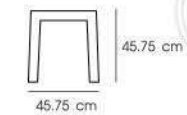

PN92110

Dim. 45.75 x 45.75 x 45.75 cm
Packing 1 PC / CTN
Ctn.Dim. 50.8 x 50.8 x 52.1 cm
1x20' 200 PCS
Material : FIBERGLASS