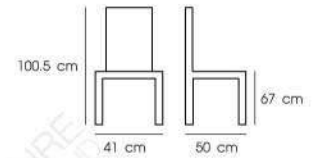

PN92304GM

Dim. 41.5 x 44 x 101-109 cm
Packing 1 PC / CTN
Ctn.Dim. 43 x 47 x 97 cm
1x20' 130 PCS
Material : Steel with plywood seat

PN94081GM/WD

Dia. 60 x 96-107 cm
Packing 1 PC / 2 CTNS
Ctn.Dim. Top : 65 x 65 x 5 cm
Leg : 53 x 53 x 105 cm
1x20' 82 PCS
Material : Steel with ash veneer top

Gunmetal

PN92175/WD

Dim. 41.5 x 51 x 81 cm
Packing 2 PCS / CTN
Ctn.Dim. 46 x 62.5 x 98.5 cm
1x20' 182 PCS
Material : Steel with plywood seat

PN92303/WD

Dim. 41 x 50 x 100.5 cm
Packing 1 PC / CTN
Ctn.Dim. 49.5 x 45 x 105 cm
1x20' 110 PCS
Material : Steel with plywood seat

**PN94136PC/WD
PN94136GM/WD**

Dim. 60 x 60 x 103 cm
Packing 1 PC / CTN
Ctn.Dim. 64 x 104 x 11 cm
1x20' 356 PCS
Material : Steel with elm wood top