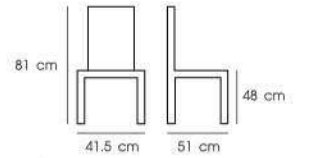

**PN92251PC/WD**  
 Dim. 48 x 58 x 76 cm  
 Packing 2 PCS / 4 CTNS  
 Ctn.Dim. 67 x 52 x 99 cm  
 1x20' 300 PCS  
 Material : Veneer backrest  
 & seat with steel frame powder coating

steel with veneer backrest & seat

**PN92252PC/WD**  
 Dim. 49 x 48 x 85.5 cm  
 Packing 2 PCS / 4 CTNS  
 Ctn.Dim. 68 x 59 x 95 cm  
 1x20' 280 PCS  
 Material : Veneer backrest  
 & seat with steel frame powder coating

steel with veneer backrest & seat

**PN92304GM**

Dim. 41.5 x 44 x 101-109 cm  
 Packing 1 PC / CTN  
 Ctn.Dim. 43 x 47 x 97 cm  
 1x20' 130 PCS  
 Material : Steel with plywood seat

Gunmetal

**PN94081GM/WD**

Dia. 60 x 96-107 cm  
 Packing 1 PC / 2 CTNS  
 Ctn.Dim. Top : 65 x 65 x 5 cm  
 Leg : 53 x 53 x 105 cm  
 1x20' 82 PCS  
 Material : Steel with ash veneer top

Gunmetal

**PN92175/WD**

Dim. 41.5 x 51 x 81 cm  
 Packing 2 PCS / CTN  
 Ctn.Dim. 46 x 62.5 x 98.5 cm  
 1x20' 182 PCS  
 Material : Steel with plywood seat

White

Black

**PN92303/WD**

Dim. 41 x 50 x 100.5 cm  
 Packing 1 PC / CTN  
 Ctn.Dim. 49.5 x 45 x 105 cm  
 1x20' 110 PCS  
 Material : Steel with plywood seat