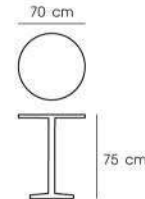

PN94065

Dia. 70 x 75 cm
Packing 1 PC / CTN
Ctn.Dim. 76 x 76 x 82 cm
1x20' 57 PCS
Material : FIBERGLASS