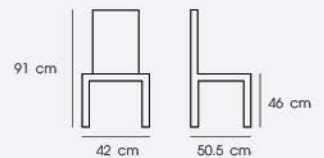

Dim. 51 x 61 x 92 cm

Packing 4 PCS/CTN

Ctn.Dim. 53 x 78 x 120 cm

1x20' 208 PCS

Material : Plywood seat with steel powder coating

PN92327PC/WD

Dia. 38 x 69 - 78 cm

Packing 1 PC/CTN

Ctn.Dim. 40 x 63 x 28 cm

1x20' 370 PCS

Material : Rubber wood with steel
Seat height adjustable

Nature

Walnut

Frost Black

PN92159WD

Dim. 44 x 53.5 x 90 cm
 Packing 2 PCS/CTN
 Ctn.Dim. 71 x 44 x 95 cm
 1x20' 180 PCS

Material : Elm wood with Rattan seat

Wood

PN92159PC

Dim. 42 x 50.5 x 91 cm
 Packing 4 PCS/CTN
 Ctn.Dim. 124 x 76 x 53 cm
 1x20' 208 PCS

Material : Steel

Black

White

Red

Wood

Dark wood

PN92159PC-H75

Dim. 41.5 x 48.5 x 110 cm
 Packing 2 PCS/CTN
 Ctn.Dim. 56 x 44 x 150 cm
 1x20' 140 PCS

Material : Steel

Wood

Dark Wood

PN94304-R50