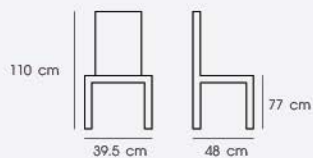

PN92324PU

Dim. 39.5 x 48 x 110 cm
Packing 1 PC/CTN
Ctn.Dim. 42 x 40 x 110 cm
1x20' 165 PCS

Material : PU seat and backrest
with wooden legs