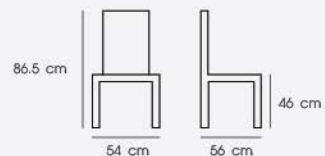

Material : Steel powder coating

PN94123AL

Dim. 86 x 86 x 74 cm
 Packing 1 PC/CTN
 Ctn.Dim. 90 x 20 x 112 cm
 1x20' 130 PCS

Material : Aluminum

PN92326AL

Dim. 49.5 x 51.5 x 109 cm
 Packing 2 PCS/CTN
 Ctn.Dim. 60 x 51 x 154 cm
 1x20' 110 PCS

Material : Aluminum

OUTDOOR

Turn your outdoor living area into comfortable and compact.

PN92283AL

Dim. 54 x 56 x 86.5 cm
 Packing 4 PCS/CTN
 Ctn.Dim. 137 x 73 x 53 cm
 1x20' 200 PCS

Material : Aluminum

PN92284AL

Dim. 55.5 x 55 x 84 cm
 Packing 2 PCS/CTN
 Ctn.Dim. 48 x 32 x 99 cm
 1x20' 350 PCS

Material : Aluminum

PN92285AL

Dim. 46.5 x 47 x 77 cm
 Packing 2 PCS/CTN
 Ctn.Dim. 61 x 48 x 92 cm
 1x20' 192 PCS

Material : Aluminum

LIFE STYLE

www.pioneerfurniture.co.th

PN92196ALAT-H74

Dim. 44 x 44 x 115 cm
Packing 2 PCS/CTN
Ctn.Dim. 58.5 x 49 x 150 cm
1x20' 120 PCS

Material : Aluminum

Black

White

Blue