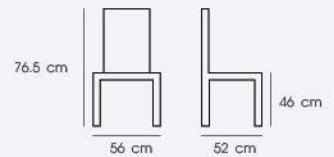

PN92287

Dim. 43 x 49 x 76.5 cm
 Packing 2 PCS/CTN
 Ctn.Dim. 53 x 47 x 53.30 cm
 1x20' 408 PCS

Material : PP seat with metal legs

Black

Beige

Gray

White

PN92291/WD

Dim. 56.5 x 56.5 x 75.5 cm
 Packing 2 PCS/CTN
 Ctn.Dim. 67 x 58 x 57 cm
 1x20' 236 PCS

Material : PP seat with beech
 wooden legs

Black

Mild Gray

White

WOODEN Represent of strength with chic style.

PN92159WD

Material : Elm wood with Rattan seat

Wood

PN92288WD

Dim. 56 x 52 x 76.5 cm
 Packing 2 PCS/CTN
 Ctn.Dim. 59 x 59 x 45 cm
 1x20' 330 PCS

Material : Beech wood

Wood

PN92295WD

Dim. 49 x 50.5 x 89.5 cm
 Packing 2 PCS/CTN
 Ctn.Dim. 50 x 70 x 92 cm
 1x20' 160 PCS

Material : Ash wood

Wood

PN92296WD

Dim. 49 x 54.5 x 92 cm
 Packing 2 PCS/CTN
 Ctn.Dim. 49 x 73 x 94 cm
 1x20' 160 PCS

Material : Ash wood

Wood

PN92280

Dim. 46 x 51 x 75.5 cm
Packing 2 PCS/CTN
Ctn.Dim. 59 x 47 x 95.5 cm
1x20' 200 PCS