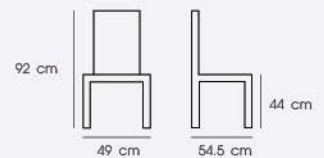

Dim. 56.5 x 56.5 x 75.5 cm
 Packing 2 PCS/CTN
 Ctn.Dim. 67 x 58 x 57 cm
 1x20' 236 PCS

Material : PP seat with beech
 wooden legs

Black

Mild Gray

White

WOODEN Represent of strength with chic style.

PN92159WD

Material : Elm wood with Rattan seat

Wood

PN92288WD

Dim. 56 x 52 x 76.5 cm
 Packing 2 PCS/CTN
 Ctn.Dim. 59 x 59 x 45 cm
 1x20' 330 PCS

Material : Beech wood

Wood

PN92295WD

Dim. 49 x 50.5 x 89.5 cm
 Packing 2 PCS/CTN
 Ctn.Dim. 50 x 70 x 92 cm
 1x20' 160 PCS

Material : Ash wood

Wood

PN92296WD

Dim. 49 x 54.5 x 92 cm
 Packing 2 PCS/CTN
 Ctn.Dim. 49 x 73 x 94 cm
 1x20' 160 PCS

Material : Ash wood

Wood

PN92280

Dim. 46 x 51 x 75.5 cm
Packing 2 PCS/CTN
Ctn.Dim. 59 x 47 x 95.5 cm
1x20' 200 PCS

Material : Wooden with PU seat

PN92281

Dim. 40 x 51 x 83 cm
Packing 2 PCS/CTN
Ctn.Dim. 58 x 44 x 94 cm
1x20' 220 PCS

Material : Wooden with PU seat

PN92324PU

Dim. 39.5 x 48 x 110 cm
Packing 1 PC/CTN
Ctn.Dim. 42 x 40 x 110 cm
1x20' 165 PCS