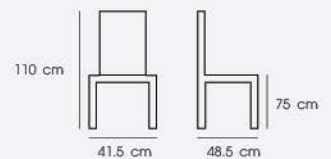

Ctn.Dim. 40 x 63 x 28 cm

1x20' 370 PCS

Material : Rubber wood with steel
Seat height adjustable

Nature

Walnut

Frost Black

PN92159WD

Dim. 44 x 53.5 x 90 cm
 Packing 2 PCS/CTN
 Ctn.Dim. 71 x 44 x 95 cm
 1x20' 180 PCS

Material : Elm wood with Rattan seat

Wood

PN92159PC

Dim. 42 x 50.5 x 91 cm
 Packing 4 PCS/CTN
 Ctn.Dim. 124 x 76 x 53 cm
 1x20' 208 PCS

Material : Steel

Black

White

Red

Wood

Dark wood

PN92159PC-H75

Dim. 41.5 x 48.5 x 110 cm
 Packing 2 PCS/CTN
 Ctn.Dim. 56 x 44 x 150 cm
 1x20' 140 PCS

Material : Steel

Wood

Dark Wood

PN94304-R50

Dia. 50 x 40 cm
 Packing 1 PC/CTN
 Ctn.Dim. 8 x 54 x 54 cm
 1x20' 1130 PCS

Material : Wooden table top
 with metal legs

PN92274

Dim. 63 x 70 x 82.5 cm
 Packing 1 PC/CTN
 Ctn.Dim. 95 x 22 x 57 cm
 1x20' 220 PCS