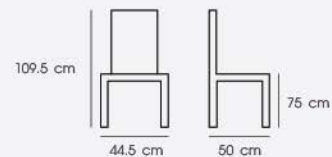

STEEL

The perfect balance between form, function and elegance.

PN92293PC

Dim. 44.5 x 53.5 x 80.5 cm

Packing 4 PCS/CTN

Ctn.Dim. 54 x 67 x 75 cm

1x20' 400 PCS

Material : Steel

Material : PU seat with metal and double back legs

Black

Brown

PN92278PU

Dim. 54 x 52 x 79 cm
 Packing 2 PCS/CTN
 Ctn.Dim. 58 x 55 x 92 cm
 1x20' 180 PCS

Material : PU seat with metal and double back legs

Black

Brown

PN92279PU

Dim. 96 x 50 x 79 cm
 Packing 2 PCS/CTN
 Ctn.Dim. 98 x 59 x 94 cm
 1x20' 100 PCS

Material : PU seat with metal and double back legs

Black

Brown

PN92323PU-H75

Dim. 44.5 x 50 x 109.5 cm
 Packing 4 PCS/CTN
 Ctn.Dim. 55 x 46 x 175 cm
 1x20' 260 PCS

Material : PU seat with metal and double back legs

Black

Brown

PN92323PU

Dim. 44.5 x 51 x 97.5 cm
 Packing 4 PCS/CTN
 Ctn.Dim. 55 x 46 x 162 cm
 1x20' 280 PCS

Material : PU seat with metal and double back legs