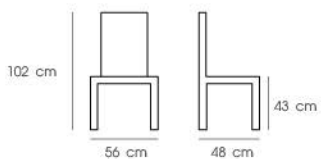

Material : PP

Gray

Beige

In-Blue

PNG9170

Dim. 56.5 x 51 x 78 cm
 Packing 4 PCS/BND
 Ctn.Dim. 61 x 63.5 x 95 cm
 1x20' 448 PCS

Material : PP

Gray

Beige

In-Blue

PN92290

Dim. 56 x 48 x 102 cm
 Packing 4 PCS/CTN
 Ctn.Dim. 71 x 40 x 103 cm
 1x20' 440 PCS

Material : PP

Black

Gray

White

PN92287

Dim. 43 x 49 x 76.5 cm
 Packing 2 PCS/CTN
 Ctn.Dim. 53 x 47 x 53.30 cm
 1x20' 408 PCS

Material : PP seat with metal legs

Black

Beige

Gray

White

PN92291/WD

Dim. 56.5 x 56.5 x 75.5 cm
 Packing 2 PCS/CTN
 Ctn.Dim. 67 x 58 x 57 cm
 1x20' 236 PCS

Material : PP seat with beech
 wooden legs

Black

Mild Gray

White

WOODEN Represent of strength with chic style.

PN92159WD