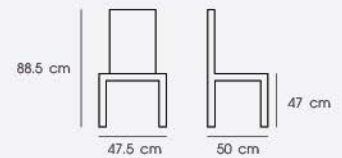

88.5 cm

47.5 cm

50 cm

47 cm

PIONEER FURNITURE
COMPANY LIMITED THAILAND

174/1-2 Silom Rd., Suriyawong Bangkok 10500 Thailand

Tel. (662) 2339781-5, 2341057-9, 2336617-9, 2367851-3

Fax. (662) 2342793, 2367894, 2367853

E-mail : pioneer@pioneer-industrial.com Web: www.pioneerfurniture.co.th