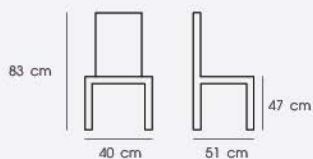

Dim. 56.5 x 56.5 x 75.5 cm
 Packing 2 PCS/CTN
 Ctn.Dim. 67 x 58 x 57 cm
 1x20' 236 PCS

Material : PP seat with beech
 wooden legs

Black

Mild Gray

White

WOODEN Represent of strength with chic style.

PN92159WD

Material : Elm wood with Rattan seat

Wood

PN92288WD

Dim. 56 x 52 x 76.5 cm
 Packing 2 PCS/CTN
 Ctn.Dim. 59 x 59 x 45 cm
 1x20' 330 PCS

Material : Beech wood

Wood

PN92295WD

Dim. 49 x 50.5 x 89.5 cm
 Packing 2 PCS/CTN
 Ctn.Dim. 50 x 70 x 92 cm
 1x20' 160 PCS

Material : Ash wood

Wood

PN92296WD

Dim. 49 x 54.5 x 92 cm
 Packing 2 PCS/CTN
 Ctn.Dim. 49 x 73 x 94 cm
 1x20' 160 PCS

Material : Ash wood

Wood

PN92280

Dim. 46 x 51 x 75.5 cm
Packing 2 PCS/CTN
Ctn.Dim. 59 x 47 x 95.5 cm
1x20' 200 PCS

Material : Wooden with PU seat

PN92281

Dim. 40 x 51 x 83 cm
Packing 2 PCS/CTN
Ctn.Dim. 58 x 44 x 94 cm
1x20' 220 PCS

Material : Wooden with PU seat

PN92324PU

Dim. 39.5 x 48 x 110 cm
Packing 1 PC/CTN
Ctn.Dim. 42 x 40 x 110 cm
1x20' 165 PCS