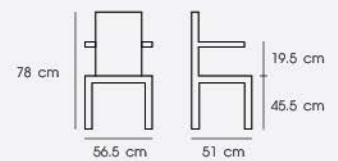

Material : PP

Gray

Beige

In-Blue

PNG9170

Dim. 56.5 x 51 x 78 cm
 Packing 4 PCS/BND
 Ctn.Dim. 61 x 63.5 x 95 cm
 1x20' 448 PCS

Material : PP

Gray

Beige

In-Blue

PN92290

Dim. 56 x 48 x 102 cm
 Packing 4 PCS/CTN
 Ctn.Dim. 71 x 40 x 103 cm
 1x20' 440 PCS

Material : PP

Black

Gray

White

PN92287

Dim. 43 x 49 x 76.5 cm
 Packing 2 PCS/CTN
 Ctn.Dim. 53 x 47 x 53.30 cm
 1x20' 408 PCS

Material : PP seat with metal legs

Black

Beige

Gray

White

PN92291/WD

Dim. 56.5 x 56.5 x 75.5 cm
 Packing 2 PCS/CTN
 Ctn.Dim. 67 x 58 x 57 cm
 1x20' 236 PCS

Material : PP seat with beech
 wooden legs

Black

Mild Gray

White

WOODEN Represent of strength with chic style.

PN92159WD