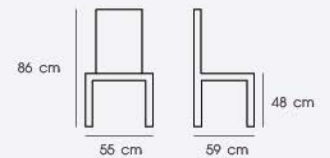

PN92272PU

Dim. 55 x 59 x 86 cm
Packing 1 PC/CTN
Ctn.Dim. 40 x 57 x 30 cm
1x20' 290 PCS

Material : PU seat with metal legs