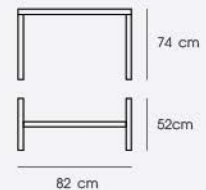

Wood

Dark wood

PN92159PC-H75

Dim. 41.5 x 48.5 x 110 cm
 Packing 2 PCS/CTN
 Ctn.Dim. 56 x 44 x 150 cm
 1x20' 140 PCS

Material : Steel

Wood

Dark Wood

PN94304-R50

Dia. 50 x 40 cm
 Packing 1 PC/CTN
 Ctn.Dim. 8 x 54 x 54 cm
 1x20' 1130 PCS

Material : Wooden table top
 with metal legs

PN92274

Dim. 63 x 70 x 82.5 cm
 Packing 1 PC/CTN
 Ctn.Dim. 95 x 22 x 57 cm
 1x20' 220 PCS

Dia. 60 x 105 cm
Packing 1 PC/CTN
Ctn.Dim. 63 x 63 x 9.5 cm
1x20' 580 PCS

Material : Steel powder coating

Black

White

PN9301M/2

Dim. 52 x 82 x 74 cm
Packing 1 PC/CTN
Ctn.Dim. 73 x 29 x 12 cm
1x20' 1025 PCS

Material : Steel powder coating

PN94123AL

Dim. 86 x 86 x 74 cm
 Packing 1 PC/CTN
 Ctn.Dim. 90 x 20 x 112 cm
 1x20' 130 PCS

Material : Aluminum

PN92326AL

Dim. 49.5 x 51.5 x 109 cm
 Packing 2 PCS/CTN
 Ctn.Dim. 60 x 51 x 154 cm
 1x20' 110 PCS