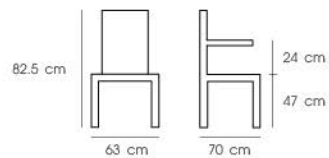

PN92274

Dim. 63 x 70 x 82.5 cm
Packing 1 PC/CTN
Ctn.Dim. 95 x 22 x 57 cm
1x20' 220 PCS

Material : Fabric seat with chromed legs