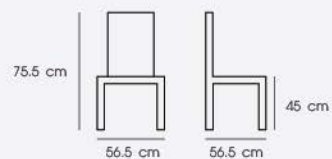

Beige

In-Blue

PN92290

Dim. 56 x 48 x 102 cm
 Packing 4 PCS/CTN
 Ctn.Dim. 71 x 40 x 103 cm
 1x20' 440 PCS

Material : PP

Black

Gray

White

PN92287

Dim. 43 x 49 x 76.5 cm
 Packing 2 PCS/CTN
 Ctn.Dim. 53 x 47 x 53.30 cm
 1x20' 408 PCS

Material : PP seat with metal legs

Black

Beige

Gray

White

PN92291/WD

Dim. 56.5 x 56.5 x 75.5 cm
 Packing 2 PCS/CTN
 Ctn.Dim. 67 x 58 x 57 cm
 1x20' 236 PCS

Material : PP seat with beech
 wooden legs

Black

Mild Gray

White

WOODEN Represent of strength with chic style.

PN92159WD

Material : Ash wood

Wood

PN92296WD

Dim. 49 x 54.5 x 92 cm
 Packing 2 PCS/CTN
 Ctn.Dim. 49 x 73 x 94 cm
 1x20' 160 PCS

Material : Ash wood

Wood

PN92280

Dim. 46 x 51 x 75.5 cm
Packing 2 PCS/CTN
Ctn.Dim. 59 x 47 x 95.5 cm
1x20' 200 PCS