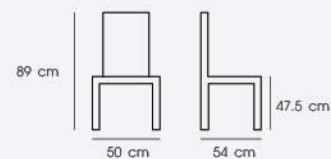

WOODEN Represent of strength with chic style.

PN92159WD

Dim. 44 x 53.5 x 90 cm
Packing 2 PCS/CTN
Ctn.Dim. 71 x 44 x 95 cm
1x20' 180 PCS

Material : Elm wood with Rattan seat

PN92196WD

Dim. 50 x 54 x 89 cm
Packing 2 PCS/CTN
Ctn.Dim. 62 x 52 x 100 cm
1x20' 160 PCS

Material : Elm wood with Rattan seat