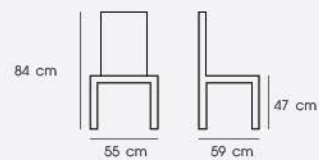

PN92273/WD

Dim. 55 x 59 x 84 cm

Packing 1 PC/CTN

Ctn.Dim. 57 x 35 x 29 cm

1x20' 240 PCS

Material : Fabric seat with wooden legs

PN92273PU/WD

Dim. 55 x 59 x 84 cm

Packing 1 PC/CTN

Ctn.Dim. 57 x 35 x 29 cm

1x20' 240 PCS

Material : PU seat with wooden legs