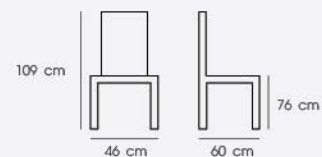

PN92294PU-H76

Dim. 46 x 60 x 109 cm
Packing 4 PCS/CTN
Ctn.Dim. 70 x 53 x 119 cm
1x20' 240 PCS

Material : PU seat with steel legs

PN92292PC/WD

Dim. 44.5 x 54.5 x 81 cm
Packing 4 PCS/CTN
Ctn.Dim. 54 x 67 x 75 cm
1x20' 400 PCS

Material : Plywood seat with steel powder coating

PN92292PCWD-H77

Dim. 46 x 59 x 109 cm
Packing 2 PCS/CTN
Ctn.Dim. 47 x 55 x 113 cm
1x20' 180 PCS

Material : Plywood seat with steel powder coating