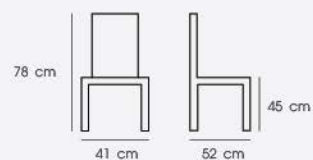

STEEL

The perfect balance between form, function and elegance.

PN92293PC

Dim. 44.5 x 53.5 x 80.5 cm

Packing 4 PCS/CTN

Ctn.Dim. 54 x 67 x 75 cm

1x20' 400 PCS

Material : Steel

1x20' 210 PCS

Material : Steel

F-BK

F-CR

F-GY

F-WH

PN92294PU-H76

Dim. 46 x 60 x 109 cm
 Packing 4 PCS/CTN
 Ctn.Dim. 70 x 53 x 119 cm
 1x20' 240 PCS

PN92292PCWD-H77

Dim. 46 x 59 x 109 cm
 Packing 2 PCS/CTN
 Ctn.Dim. 47 x 55 x 113 cm
 1x20' 180 PCS

Material : Plywood seat with steel powder coating

Walnut

PN92277PU

Dim. 41 x 52 x 78 cm
 Packing 2 PCS/CTN
 Ctn.Dim. 58 x 45 x 92 cm
 1x20' 220 PCS

Material : PU seat with metal and double back legs

Black

Brown

PN92278PU

Dim. 54 x 52 x 79 cm
 Packing 2 PCS/CTN
 Ctn.Dim. 58 x 55 x 92 cm
 1x20' 180 PCS

Material : PU seat with metal and double back legs

Black