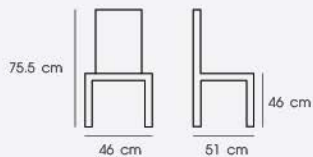

Dim. 56.5 x 56.5 x 75.5 cm
 Packing 2 PCS/CTN
 Ctn.Dim. 67 x 58 x 57 cm
 1x20' 236 PCS

Material : PP seat with beech
 wooden legs

Black

Mild Gray

White

WOODEN Represent of strength with chic style.

PN92159WD

Material : Elm wood with Rattan seat

Wood

PN92288WD

Dim. 56 x 52 x 76.5 cm
 Packing 2 PCS/CTN
 Ctn.Dim. 59 x 59 x 45 cm
 1x20' 330 PCS

Material : Beech wood

Wood

PN92295WD

Dim. 49 x 50.5 x 89.5 cm
 Packing 2 PCS/CTN
 Ctn.Dim. 50 x 70 x 92 cm
 1x20' 160 PCS

Material : Ash wood

Wood

PN92296WD

Dim. 49 x 54.5 x 92 cm
 Packing 2 PCS/CTN
 Ctn.Dim. 49 x 73 x 94 cm
 1x20' 160 PCS

Material : Ash wood

Wood

PN92280

Dim. 46 x 51 x 75.5 cm
Packing 2 PCS/CTN
Ctn.Dim. 59 x 47 x 95.5 cm
1x20' 200 PCS

Material : Wooden with PU seat

PN92281

Dim. 40 x 51 x 83 cm
Packing 2 PCS/CTN
Ctn.Dim. 58 x 44 x 94 cm
1x20' 220 PCS

Material : Wooden with PU seat

PN92324PU

Dim. 39.5 x 48 x 110 cm
Packing 1 PC/CTN
Ctn.Dim. 42 x 40 x 110 cm
1x20' 165 PCS