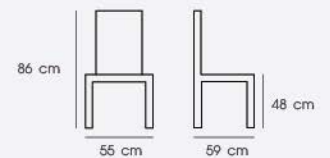

PN92272PU

Dim. 55 x 59 x 86 cm
Packing 1 PC/CTN
Ctn.Dim. 40 x 57 x 30 cm
1x20' 290 PCS

Material : PU seat with metal legs