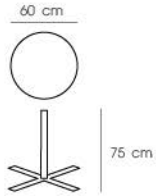

PN94124-R60PC

Dia. 60 x 75 cm
Packing 1 PC/CTN
Ctn.Dim. 63 x 63 x 9.5 cm
1x20' 690 PCS

Material : Steel powder coating

Black

White

PN94124-R60LPC

Dia. 60 x 105 cm
Packing 1 PC/CTN
Ctn.Dim. 63 x 63 x 9.5 cm
1x20' 580 PCS

Material : Steel powder coating