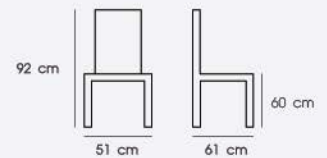

Dim. 51 x 61 x 92 cm

Packing 4 PCS/CTN

Ctn.Dim. 53 x 78 x 120 cm

1x20' 208 PCS

Material : Plywood seat with steel powder coating

PN92327PC/WD

Dia. 38 x 69 - 78 cm

Packing 1 PC/CTN

Ctn.Dim. 40 x 63 x 28 cm

1x20' 370 PCS

Material : Rubber wood with steel
Seat height adjustable

Nature

Walnut

Frost Black

PN92159WD

Dim. 44 x 53.5 x 90 cm
 Packing 2 PCS/CTN
 Ctn.Dim. 71 x 44 x 95 cm
 1x20' 180 PCS

Material : Elm wood with Rattan seat

Wood

PN92159PC

Dim. 42 x 50.5 x 91 cm
 Packing 4 PCS/CTN
 Ctn.Dim. 124 x 76 x 53 cm
 1x20' 208 PCS

Material : Steel

Black

White

Red

Wood

Dark wood

PN92159PC-H75

Dim. 41.5 x 48.5 x 110 cm
 Packing 2 PCS/CTN
 Ctn.Dim. 56 x 44 x 150 cm
 1x20' 140 PCS

Material : Steel

Wood

Dark Wood

PN94304-R50