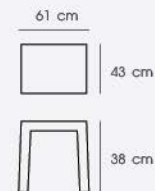

Material : Ash wood

Wood

PN92296WD

Dim. 49 x 54.5 x 92 cm
 Packing 2 PCS/CTN
 Ctn.Dim. 49 x 73 x 94 cm
 1x20' 160 PCS

Material : Ash wood

Wood

PN92280

Dim. 46 x 51 x 75.5 cm
Packing 2 PCS/CTN
Ctn.Dim. 59 x 47 x 95.5 cm
1x20' 200 PCS

Material : Wooden with PU seat

PN92281

Dim. 40 x 51 x 83 cm
Packing 2 PCS/CTN
Ctn.Dim. 58 x 44 x 94 cm
1x20' 220 PCS

Material : Wooden with PU seat

PN92324PU

Dim. 39.5 x 48 x 110 cm
Packing 1 PC/CTN
Ctn.Dim. 42 x 40 x 110 cm
1x20' 165 PCS

Dark Gray

PN92076/1

Dim. 61 x 43 x 38 cm
 Packing 1 PC/CTN
 Ctn.Dim. 63 x 45 x 32 cm
 1x20' 290 PCS

Material : Fabric seat with metal legs

Dark Gray

PN92271

Dim. 51 x 53 x 78.5 cm
 Packing 1 PC/CTN
 Ctn.Dim. 67 x 32 x 52 cm
 1x20' 235 PCS

Material : Fabric seat with metal legs

Dark Gray

PN92272

Dim. 55 x 59 x 86 cm
 Packing 1 PC/CTN
 Ctn.Dim. 40 x 57 x 30 cm
 1x20' 290 PCS

Material : Fabric seat with metal legs

Dark Gray

PN92272PU

Dim. 55 x 59 x 86 cm
 Packing 1 PC/CTN
 Ctn.Dim. 40 x 57 x 30 cm
 1x20' 290 PCS