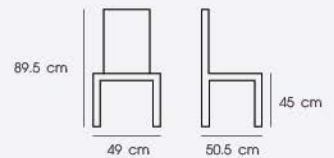

Dim. 56.5 x 56.5 x 75.5 cm
 Packing 2 PCS/CTN
 Ctn.Dim. 67 x 58 x 57 cm
 1x20' 236 PCS

Material : PP seat with beech
 wooden legs

Black

Mild Gray

White

WOODEN Represent of strength with chic style.

PN92159WD

Material : Elm wood with Rattan seat

Wood

PN92288WD

Dim. 56 x 52 x 76.5 cm
 Packing 2 PCS/CTN
 Ctn.Dim. 59 x 59 x 45 cm
 1x20' 330 PCS

Material : Beech wood

Wood

PN92295WD

Dim. 49 x 50.5 x 89.5 cm
 Packing 2 PCS/CTN
 Ctn.Dim. 50 x 70 x 92 cm
 1x20' 160 PCS

Material : Ash wood

Wood

PN92296WD

Dim. 49 x 54.5 x 92 cm
 Packing 2 PCS/CTN
 Ctn.Dim. 49 x 73 x 94 cm
 1x20' 160 PCS

Material : Ash wood

Wood

PN92280

Dim. 46 x 51 x 75.5 cm
Packing 2 PCS/CTN
Ctn.Dim. 59 x 47 x 95.5 cm
1x20' 200 PCS

Material : Wooden with PU seat

PN92281

Dim. 40 x 51 x 83 cm
Packing 2 PCS/CTN
Ctn.Dim. 58 x 44 x 94 cm
1x20' 220 PCS

Material : Wooden with PU seat

PN92324PU

Dim. 39.5 x 48 x 110 cm
Packing 1 PC/CTN
Ctn.Dim. 42 x 40 x 110 cm
1x20' 165 PCS