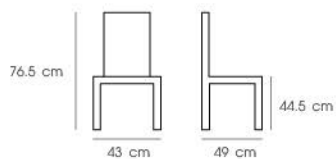

Material : PP

Gray

Beige

In-Blue

PNG9170

Dim. 56.5 x 51 x 78 cm
 Packing 4 PCS/BND
 Ctn.Dim. 61 x 63.5 x 95 cm
 1x20' 448 PCS

Material : PP

Gray

Beige

In-Blue

PN92290

Dim. 56 x 48 x 102 cm
 Packing 4 PCS/CTN
 Ctn.Dim. 71 x 40 x 103 cm
 1x20' 440 PCS

Material : PP

Black

Gray

White

PN92287

Dim. 43 x 49 x 76.5 cm
 Packing 2 PCS/CTN
 Ctn.Dim. 53 x 47 x 53.30 cm
 1x20' 408 PCS

Material : PP seat with metal legs

Black

Beige

Gray

White

PN92291/WD

Dim. 56.5 x 56.5 x 75.5 cm
 Packing 2 PCS/CTN
 Ctn.Dim. 67 x 58 x 57 cm
 1x20' 236 PCS

Material : PP seat with beech
 wooden legs

Black

Mild Gray

White

WOODEN Represent of strength with chic style.

PN92159WD