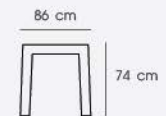

Wood

Dark wood

PN92159PC-H75

Dim. 41.5 x 48.5 x 110 cm
 Packing 2 PCS/CTN
 Ctn.Dim. 56 x 44 x 150 cm
 1x20' 140 PCS

Material : Steel

Wood

Dark Wood

PN94304-R50

Dia. 60 x 105 cm
Packing 1 PC/CTN
Ctn.Dim. 63 x 63 x 9.5 cm
1x20' 580 PCS

Material : Steel powder coating

Black

White

PN9301M/2

Dim. 52 x 82 x 74 cm
Packing 1 PC/CTN
Ctn.Dim. 73 x 29 x 12 cm
1x20' 1025 PCS

Material : Steel powder coating

PN94123AL

Dim. 86 x 86 x 74 cm
 Packing 1 PC/CTN
 Ctn.Dim. 90 x 20 x 112 cm
 1x20' 130 PCS

Material : Aluminum

PN92326AL

Dim. 49.5 x 51.5 x 109 cm
 Packing 2 PCS/CTN
 Ctn.Dim. 60 x 51 x 154 cm
 1x20' 110 PCS

Material : Aluminum

OUTDOOR

Turn your outdoor living area into comfortable and compact.

PN92283AL

Dim. 54 x 56 x 86.5 cm
 Packing 4 PCS/CTN
 Ctn.Dim. 137 x 73 x 53 cm
 1x20' 200 PCS

Material : Aluminum

PN92284AL