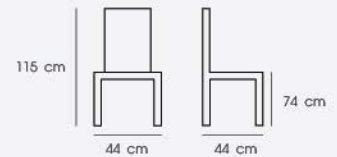

Dim. 55.5 x 55 x 84 cm
 Packing 2 PCS/CTN
 Ctn.Dim. 48 x 32 x 99 cm
 1x20' 350 PCS

Material : Aluminum

PN92285AL

Dim. 46.5 x 47 x 77 cm
 Packing 2 PCS/CTN
 Ctn.Dim. 61 x 48 x 92 cm
 1x20' 192 PCS

Material : Aluminum

LIFE STYLE

www.pioneerfurniture.co.th

PN92196ALAT-H74

Dim. 44 x 44 x 115 cm
Packing 2 PCS/CTN
Ctn.Dim. 58.5 x 49 x 150 cm
1x20' 120 PCS

Material : Aluminum

Black

White

Blue

PN92196AL/AT

Dim. 47.5 x 50 x 88.5 cm
Packing 4 PCS/CTN
Ctn.Dim. 136 x 56 x 71 cm
1x20' 200 PCS

Material : Aluminum with elm wood seat

Black

White

Blue

115 cm

44 cm