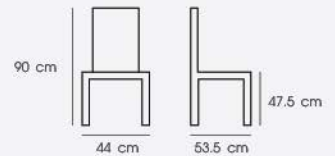

PN92159WD

Dim. 44 x 53.5 x 90 cm
Packing 2 PCS/CTN
Ctn.Dim. 71 x 44 x 95 cm
1x20' 180 PCS

Material : Elm wood with Rattan seat