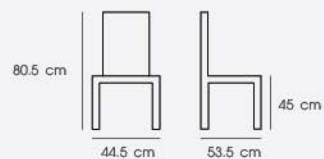

Dark Gray

PN92273PU/WD

Dim. 55 x 59 x 84 cm

Packing 1 PC/CTN

Ctn.Dim. 57 x 35 x 29 cm

1x20' 240 PCS

Material : PU seat with wooden legs

Gray

STEEL

The perfect balance between form, function and elegance.

PN92293PC

Dim. 44.5 x 53.5 x 80.5 cm

Packing 4 PCS/CTN

Ctn.Dim. 54 x 67 x 75 cm

1x20' 400 PCS

Material : Steel

F-BK

F-CR

F-GY

F-WH

PN92293PC-H74

Dim. 46 x 57.5 x 109 cm

Packing 2 PCS/CTN

Ctn.Dim. 59 x 89 x 49 cm

1x20' 210 PCS

Material : Steel

F-BK

F-CR

F-GY

F-WH

PN92294PU-H76

Dim. 46 x 60 x 109 cm
 Packing 4 PCS/CTN
 Ctn.Dim. 70 x 53 x 119 cm
 1x20' 240 PCS