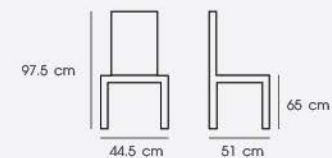

STEEL

The perfect balance between form, function and elegance.

PN92293PC

Dim. 44.5 x 53.5 x 80.5 cm

Packing 4 PCS/CTN

Ctn.Dim. 54 x 67 x 75 cm

1x20' 400 PCS

Material : Steel

Brown

PN92279PU

Dim. 96 x 50 x 79 cm
 Packing 2 PCS/CTN
 Ctn.Dim. 98 x 59 x 94 cm
 1x20' 100 PCS

Material : PU seat with metal and double back legs

Black

Brown

PN92323PU-H75

Dim. 44.5 x 50 x 109.5 cm
 Packing 4 PCS/CTN
 Ctn.Dim. 55 x 46 x 175 cm
 1x20' 260 PCS

Material : PU seat with metal and double back legs

Black

Brown

PN92323PU

Dim. 44.5 x 51 x 97.5 cm
 Packing 4 PCS/CTN
 Ctn.Dim. 55 x 46 x 162 cm
 1x20' 280 PCS

Material : PU seat with metal and double back legs

Black

Brown

PN92319PU

Dim. 50 x 46.5 x 83 cm
 Packing 2 PCS/CTN
 Ctn.Dim. 50.5 x 48 x 78 cm
 1x20' 280 PCS

Material : PP seat with PU cover, metal leg with black painting

Dark Gray

Brown

PN92325PCWD-H60