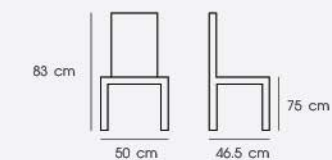

Brown

PN92279PU

Dim. 96 x 50 x 79 cm
 Packing 2 PCS/CTN
 Ctn.Dim. 98 x 59 x 94 cm
 1x20' 100 PCS

Material : PU seat with metal and double back legs

Black

Brown

PN92323PU-H75

Dim. 44.5 x 50 x 109.5 cm
 Packing 4 PCS/CTN
 Ctn.Dim. 55 x 46 x 175 cm
 1x20' 260 PCS

Material : PU seat with metal and double back legs

Black

Brown

PN92323PU

Dim. 44.5 x 51 x 97.5 cm
 Packing 4 PCS/CTN
 Ctn.Dim. 55 x 46 x 162 cm
 1x20' 280 PCS

Material : PU seat with metal and double back legs

Black

Brown

PN92319PU

Dim. 50 x 46.5 x 83 cm
 Packing 2 PCS/CTN
 Ctn.Dim. 50.5 x 48 x 78 cm
 1x20' 280 PCS

Material : PP seat with PU cover, metal leg with black painting

Dark Gray

Brown

PN92325PCWD-H60

Dim. 51 x 61 x 92 cm

Packing 4 PCS/CTN

Ctn.Dim. 53 x 78 x 120 cm

1x20' 208 PCS

Material : Plywood seat with steel powder coating

PN92327PC/WD

Dia. 38 x 69 - 78 cm

Packing 1 PC/CTN