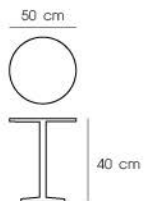

Ctn.Dim. 40 x 63 x 28 cm

1x20' 370 PCS

Material : Rubber wood with steel
Seat height adjustable

Nature

Walnut

Frost Black

PN92159WD

Dim. 44 x 53.5 x 90 cm
 Packing 2 PCS/CTN
 Ctn.Dim. 71 x 44 x 95 cm
 1x20' 180 PCS

Material : Elm wood with Rattan seat

Wood

PN92159PC

Dim. 42 x 50.5 x 91 cm
 Packing 4 PCS/CTN
 Ctn.Dim. 124 x 76 x 53 cm
 1x20' 208 PCS

Material : Steel

Black

White

Red

Wood

Dark wood

PN92159PC-H75

Dim. 41.5 x 48.5 x 110 cm
 Packing 2 PCS/CTN
 Ctn.Dim. 56 x 44 x 150 cm
 1x20' 140 PCS

Material : Steel

Wood

Dark Wood

PN94304-R50

Dia. 50 x 40 cm
 Packing 1 PC/CTN
 Ctn.Dim. 8 x 54 x 54 cm
 1x20' 1130 PCS

Material : Wooden table top
 with metal legs

PN92274

Dim. 63 x 70 x 82.5 cm
 Packing 1 PC/CTN
 Ctn.Dim. 95 x 22 x 57 cm
 1x20' 220 PCS