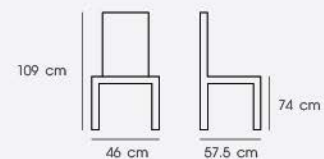

STEEL

The perfect balance between form, function and elegance.

PN92293PC

Dim. 44.5 x 53.5 x 80.5 cm

Packing 4 PCS/CTN

Ctn.Dim. 54 x 67 x 75 cm

1x20' 400 PCS

Material : Steel

F-BK

F-CR

F-GY

F-WH

PN92293PC-H74

Dim. 46 x 57.5 x 109 cm

Packing 2 PCS/CTN

Ctn.Dim. 59 x 89 x 49 cm

1x20' 210 PCS

Material : Steel

F-BK

F-CR

F-GY

F-WH

PN92294PU-H76

Dim. 46 x 60 x 109 cm
 Packing 4 PCS/CTN
 Ctn.Dim. 70 x 53 x 119 cm
 1x20' 240 PCS

Material : PU seat with steel legs

Black Dark Brown

PN92292PC/WD

Dim. 44.5 x 54.5 x 81 cm
 Packing 4 PCS/CTN
 Ctn.Dim. 54 x 67 x 75 cm
 1x20' 400 PCS

Material : Plywood seat with steel powder coating

Walnut