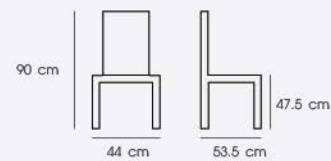

PN92159WD

Dim. 44 x 53.5 x 90 cm
Packing 2 PCS/CTN
Ctn.Dim. 71 x 44 x 95 cm
1x20' 180 PCS

Material : Elm wood with Rattan seat