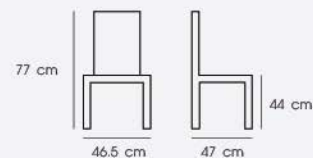

Material : Steel powder coating

PN94123AL

Dim. 86 x 86 x 74 cm
 Packing 1 PC/CTN
 Ctn.Dim. 90 x 20 x 112 cm
 1x20' 130 PCS

Material : Aluminum

PN92326AL

Dim. 49.5 x 51.5 x 109 cm
 Packing 2 PCS/CTN
 Ctn.Dim. 60 x 51 x 154 cm
 1x20' 110 PCS

Material : Aluminum

OUTDOOR

Turn your outdoor living area into comfortable and compact.

PN92283AL

Dim. 54 x 56 x 86.5 cm
 Packing 4 PCS/CTN
 Ctn.Dim. 137 x 73 x 53 cm
 1x20' 200 PCS

Material : Aluminum

PN92284AL

Dim. 55.5 x 55 x 84 cm
 Packing 2 PCS/CTN
 Ctn.Dim. 48 x 32 x 99 cm
 1x20' 350 PCS

Material : Aluminum

PN92285AL

Dim. 46.5 x 47 x 77 cm
 Packing 2 PCS/CTN
 Ctn.Dim. 61 x 48 x 92 cm
 1x20' 192 PCS

Material : Aluminum

LIFE STYLE

www.pioneerfurniture.co.th

PN92196ALAT-H74

Dim. 44 x 44 x 115 cm
Packing 2 PCS/CTN
Ctn.Dim. 58.5 x 49 x 150 cm
1x20' 120 PCS

Material : Aluminum

Black

White

Blue