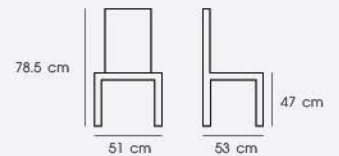

PN92272PU

Dim. 55 x 59 x 86 cm
Packing 1 PC/CTN
Ctn.Dim. 40 x 57 x 30 cm
1x20' 290 PCS

Material : PU seat with metal legs