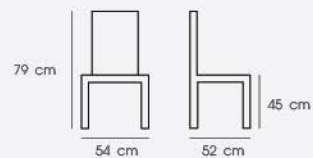

STEEL

The perfect balance between form, function and elegance.

PN92293PC

Dim. 44.5 x 53.5 x 80.5 cm

Packing 4 PCS/CTN

Ctn.Dim. 54 x 67 x 75 cm

1x20' 400 PCS

Material : Steel

PN92292PCWD-H77

Dim. 46 x 59 x 109 cm
 Packing 2 PCS/CTN
 Ctn.Dim. 47 x 55 x 113 cm
 1x20' 180 PCS

Material : Plywood seat with steel powder coating

Walnut

PN92277PU

Dim. 41 x 52 x 78 cm
 Packing 2 PCS/CTN
 Ctn.Dim. 58 x 45 x 92 cm
 1x20' 220 PCS

Material : PU seat with metal and double back legs

Black

Brown

PN92278PU

Dim. 54 x 52 x 79 cm
 Packing 2 PCS/CTN
 Ctn.Dim. 58 x 55 x 92 cm
 1x20' 180 PCS

Material : PU seat with metal and double back legs

Black

Brown

PN92279PU

Dim. 96 x 50 x 79 cm
 Packing 2 PCS/CTN
 Ctn.Dim. 98 x 59 x 94 cm
 1x20' 100 PCS

Material : PU seat with metal and double back legs

Black

Brown

PN92323PU-H75

Dim. 44.5 x 50 x 109.5 cm
 Packing 4 PCS/CTN
 Ctn.Dim. 55 x 46 x 175 cm
 1x20' 260 PCS