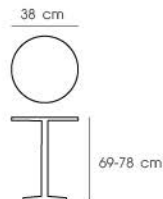

Dim. 51 x 61 x 92 cm

Packing 4 PCS/CTN

Ctn.Dim. 53 x 78 x 120 cm

1x20' 208 PCS

Material : Plywood seat with steel powder coating

PN92327PC/WD

Dia. 38 x 69 - 78 cm

Packing 1 PC/CTN

Ctn.Dim. 40 x 63 x 28 cm

1x20' 370 PCS

Material : Rubber wood with steel
Seat height adjustable

Nature

Walnut

Frost Black

PN92159WD

Dim. 44 x 53.5 x 90 cm
 Packing 2 PCS/CTN
 Ctn.Dim. 71 x 44 x 95 cm
 1x20' 180 PCS

Material : Elm wood with Rattan seat

Wood

PN92159PC

Dim. 42 x 50.5 x 91 cm
 Packing 4 PCS/CTN
 Ctn.Dim. 124 x 76 x 53 cm
 1x20' 208 PCS

Material : Steel

Black

White

Red

Wood

Dark wood

PN92159PC-H75

Dim. 41.5 x 48.5 x 110 cm
 Packing 2 PCS/CTN
 Ctn.Dim. 56 x 44 x 150 cm
 1x20' 140 PCS

Material : Steel

Wood

Dark Wood

PN94304-R50