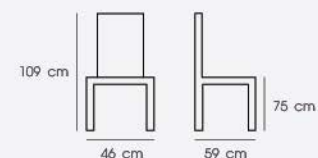

PN92294PU-H76

Dim. 46 x 60 x 109 cm
Packing 4 PCS/CTN
Ctn.Dim. 70 x 53 x 119 cm
1x20' 240 PCS

Material : PU seat with steel legs

PN92292PC/WD

Dim. 44.5 x 54.5 x 81 cm
Packing 4 PCS/CTN
Ctn.Dim. 54 x 67 x 75 cm
1x20' 400 PCS

Material : Plywood seat with steel powder coating

PN92292PCWD-H77

Dim. 46 x 59 x 109 cm
Packing 2 PCS/CTN
Ctn.Dim. 47 x 55 x 113 cm
1x20' 180 PCS

Material : Plywood seat with steel powder coating