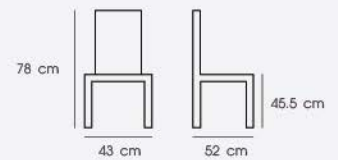

Material : PP

Gray

Beige

In-Blue

PNG9170

Dim. 56.5 x 51 x 78 cm
 Packing 4 PCS/BND
 Ctn.Dim. 61 x 63.5 x 95 cm
 1x20' 448 PCS

Material : PP

Gray

Beige

In-Blue

PN92290

Dim. 56 x 48 x 102 cm
 Packing 4 PCS/CTN
 Ctn.Dim. 71 x 40 x 103 cm
 1x20' 440 PCS

Material : PP

Black

Gray

White

PN92287

Dim. 43 x 49 x 76.5 cm
 Packing 2 PCS/CTN
 Ctn.Dim. 53 x 47 x 53.30 cm
 1x20' 408 PCS

Material : PP seat with metal legs

Black

Beige

Gray

White

PN92291/WD

Dim. 56.5 x 56.5 x 75.5 cm
 Packing 2 PCS/CTN
 Ctn.Dim. 67 x 58 x 57 cm
 1x20' 236 PCS

Material : PP seat with beech
 wooden legs

Black

Mild Gray

White

WOODEN Represent of strength with chic style.

PN92159WD