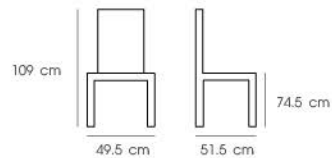

Wood

Dark wood

PN92159PC-H75

Dim. 41.5 x 48.5 x 110 cm
 Packing 2 PCS/CTN
 Ctn.Dim. 56 x 44 x 150 cm
 1x20' 140 PCS

Material : Steel

Wood

Dark Wood

PN94304-R50

Dia. 60 x 105 cm
Packing 1 PC/CTN
Ctn.Dim. 63 x 63 x 9.5 cm
1x20' 580 PCS

Material : Steel powder coating

Black

White

PN9301M/2

Dim. 52 x 82 x 74 cm
Packing 1 PC/CTN
Ctn.Dim. 73 x 29 x 12 cm
1x20' 1025 PCS

Material : Steel powder coating

PN94123AL

Dim. 86 x 86 x 74 cm
 Packing 1 PC/CTN
 Ctn.Dim. 90 x 20 x 112 cm
 1x20' 130 PCS

Material : Aluminum

PN92326AL

Dim. 49.5 x 51.5 x 109 cm
 Packing 2 PCS/CTN
 Ctn.Dim. 60 x 51 x 154 cm
 1x20' 110 PCS

Material : Aluminum

OUTDOOR

Turn your outdoor living area into comfortable and compact.

PN92283AL

Dim. 54 x 56 x 86.5 cm
 Packing 4 PCS/CTN
 Ctn.Dim. 137 x 73 x 53 cm
 1x20' 200 PCS

Material : Aluminum

PN92284AL