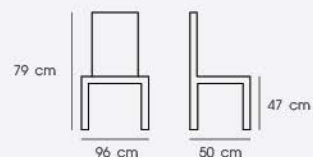

STEEL

The perfect balance between form, function and elegance.

PN92293PC

Dim. 44.5 x 53.5 x 80.5 cm

Packing 4 PCS/CTN

Ctn.Dim. 54 x 67 x 75 cm

1x20' 400 PCS

Material : Steel

Material : PU seat with metal and double back legs

Black

Brown

PN92278PU

Dim. 54 x 52 x 79 cm
 Packing 2 PCS/CTN
 Ctn.Dim. 58 x 55 x 92 cm
 1x20' 180 PCS

Material : PU seat with metal and double back legs

Black

Brown

PN92279PU

Dim. 96 x 50 x 79 cm
 Packing 2 PCS/CTN
 Ctn.Dim. 98 x 59 x 94 cm
 1x20' 100 PCS

Material : PU seat with metal and double back legs

Black

Brown

PN92323PU-H75

Dim. 44.5 x 50 x 109.5 cm
 Packing 4 PCS/CTN
 Ctn.Dim. 55 x 46 x 175 cm
 1x20' 260 PCS

Material : PU seat with metal and double back legs

Black

Brown

PN92323PU

Dim. 44.5 x 51 x 97.5 cm
 Packing 4 PCS/CTN
 Ctn.Dim. 55 x 46 x 162 cm
 1x20' 280 PCS

Material : PU seat with metal and double back legs