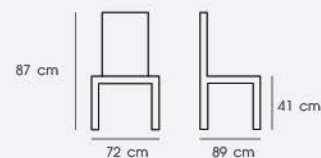

Material : Ash wood

Wood

PN92296WD

Dim. 49 x 54.5 x 92 cm
 Packing 2 PCS/CTN
 Ctn.Dim. 49 x 73 x 94 cm
 1x20' 160 PCS

Material : Ash wood

Wood

PN92280

Dim. 46 x 51 x 75.5 cm
Packing 2 PCS/CTN
Ctn.Dim. 59 x 47 x 95.5 cm
1x20' 200 PCS

Material : Wooden with PU seat

PN92281

Dim. 40 x 51 x 83 cm
Packing 2 PCS/CTN
Ctn.Dim. 58 x 44 x 94 cm
1x20' 220 PCS

Material : Wooden with PU seat

PN92324PU

Dim. 39.5 x 48 x 110 cm
Packing 1 PC/CTN
Ctn.Dim. 42 x 40 x 110 cm
1x20' 165 PCS

Material : PU seat and backrest
with wooden legs

UPHOLSTERY

Find out your life style with comfortable sofa chair.

PN92076

Dim. 72 x 89 x 87 cm
 Packing 1 PC/CTN
 Ctn.Dim. 44 x 75 x 32 cm
 1x20' 110 PCS

Material : Fabric seat with metal legs

Dark Gray

PN92076/1

Dim. 61 x 43 x 38 cm
 Packing 1 PC/CTN
 Ctn.Dim. 63 x 45 x 32 cm
 1x20' 290 PCS

Material : Fabric seat with metal legs

Dark Gray

PN92271

Dim. 51 x 53 x 78.5 cm
 Packing 1 PC/CTN
 Ctn.Dim. 67 x 32 x 52 cm
 1x20' 235 PCS