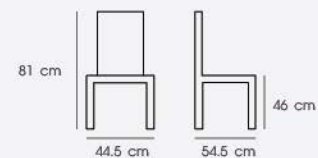

PN92294PU-H76

Dim. 46 x 60 x 109 cm
Packing 4 PCS/CTN
Ctn.Dim. 70 x 53 x 119 cm
1x20' 240 PCS

Material : PU seat with steel legs

PN92292PC/WD

Dim. 44.5 x 54.5 x 81 cm
Packing 4 PCS/CTN
Ctn.Dim. 54 x 67 x 75 cm
1x20' 400 PCS

Material : Plywood seat with steel powder coating

PN92292PCWD-H77

Dim. 46 x 59 x 109 cm
Packing 2 PCS/CTN
Ctn.Dim. 47 x 55 x 113 cm
1x20' 180 PCS

Material : Plywood seat with steel powder coating