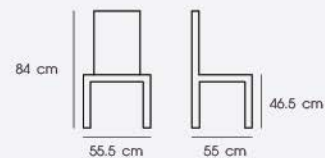

Material : Steel powder coating

PN94123AL

Dim. 86 x 86 x 74 cm
 Packing 1 PC/CTN
 Ctn.Dim. 90 x 20 x 112 cm
 1x20' 130 PCS

Material : Aluminum

PN92326AL

Dim. 49.5 x 51.5 x 109 cm
 Packing 2 PCS/CTN
 Ctn.Dim. 60 x 51 x 154 cm
 1x20' 110 PCS

Material : Aluminum

OUTDOOR

Turn your outdoor living area into comfortable and compact.

PN92283AL

Dim. 54 x 56 x 86.5 cm
 Packing 4 PCS/CTN
 Ctn.Dim. 137 x 73 x 53 cm
 1x20' 200 PCS

Material : Aluminum

PN92284AL

Dim. 55.5 x 55 x 84 cm
 Packing 2 PCS/CTN
 Ctn.Dim. 48 x 32 x 99 cm
 1x20' 350 PCS

Material : Aluminum

PN92285AL

Dim. 46.5 x 47 x 77 cm
 Packing 2 PCS/CTN
 Ctn.Dim. 61 x 48 x 92 cm
 1x20' 192 PCS

Material : Aluminum

LIFE STYLE

www.pioneerfurniture.co.th

PN92196ALAT-H74

Dim. 44 x 44 x 115 cm
Packing 2 PCS/CTN
Ctn.Dim. 58.5 x 49 x 150 cm
1x20' 120 PCS

Material : Aluminum

Black

White

Blue