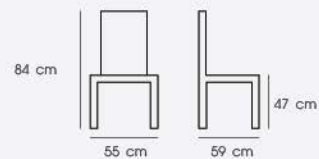

Material : Ash wood

Wood

PN92296WD

Dim. 49 x 54.5 x 92 cm
 Packing 2 PCS/CTN
 Ctn.Dim. 49 x 73 x 94 cm
 1x20' 160 PCS

Material : Ash wood

Wood

PN92280

Dim. 46 x 51 x 75.5 cm
Packing 2 PCS/CTN
Ctn.Dim. 59 x 47 x 95.5 cm
1x20' 200 PCS

Dark Gray

PN92273PU/WD

Dim. 55 x 59 x 84 cm

Packing 1 PC/CTN

Ctn.Dim. 57 x 35 x 29 cm

1x20' 240 PCS

Material : PU seat with wooden legs

Gray

STEEL

The perfect balance between form, function and elegance.

PN92293PC

Dim. 44.5 x 53.5 x 80.5 cm

Packing 4 PCS/CTN

Ctn.Dim. 54 x 67 x 75 cm

1x20' 400 PCS

Material : Steel

F-BK

F-CR

F-GY

F-WH

PN92293PC-H74

Dim. 46 x 57.5 x 109 cm

Packing 2 PCS/CTN

Ctn.Dim. 59 x 89 x 49 cm