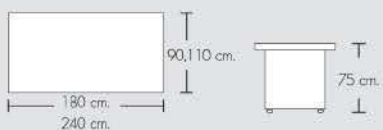

TO 260
W260xD140xH75 cm.

TO 280
W280xD140xH75 cm.

JACK 200

MATERIAL

Cherry/G38

Black/G18

JACK 200
W200xD100xH75 cm.

TC