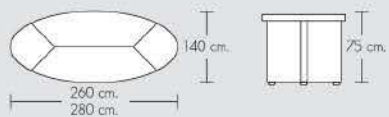

CODE CFC 60 L Extension
W65 x D65 x H75 cm. (2)

MATERIAL

Cherry/G38

Black/G18

TO

MATERIAL

Cherry/G38

Black/G18