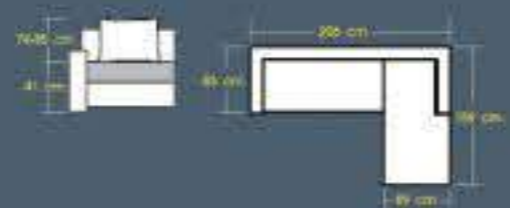

KARAT

โซฟาผ้าคลุม รุ่น คาร์ต
W206 D159 H74-85 cm.
ที่นั่งสูง 41 cm.

สามารถถอดได้

MONTA

โซฟาผ้าคลุม รุ่น มอนตา
W207 D147 H74-87 cm.
ที่นั่งสูง 47cm.

สามารถถอดได้

รองรับการพับด้วยระบบ
POCKET SPRING

WINSERZB

โซฟาผ้าคลุม รุ่น วินเซอร์บี
W220 D163 H80-90 cm.
ที่นั่งสูง 44 cm.

“ปรับเปลี่ยนฟังก์ชันการใช้งานเพื่อให้ตรงใจ
กับความต้องการ...”

สามารถเลือกซ้ายหรือขวาได้