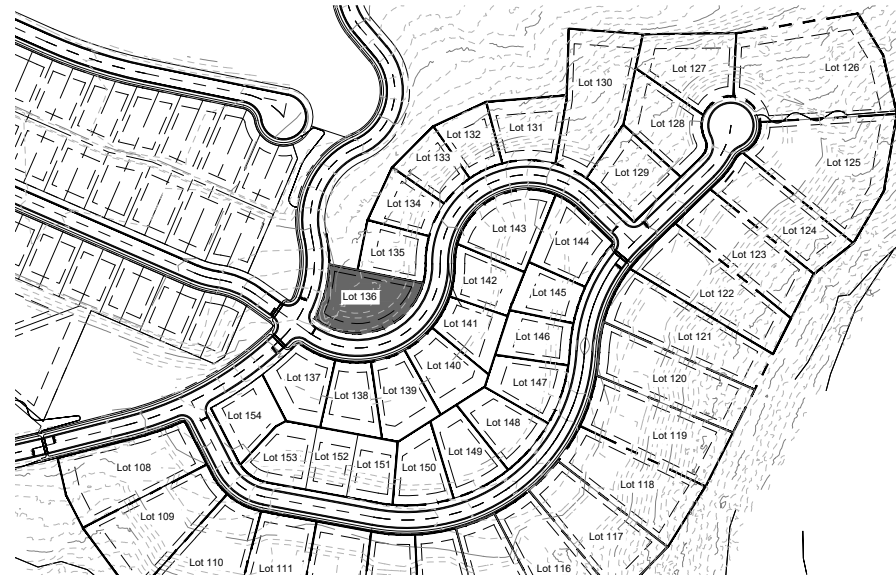

Highlander
Downhill

Plan View

Phase One
Lot 136

ELLIOTT WORKGROUP

Lot 136

Icon
Downhill

Plan View

Phase One
Lot 136

SCALE: 1"=60'

ELLIOTT WORKGROUP

Lot 136

Nordic
Downhill

ELLIOTT WORKGROUP

Plan View

Phase One
Lot 136

Stack House
Downhill

Plan View

Phase One
Lot 136

SCALE: 1"=60'

ELLIOTT WORKGROUP