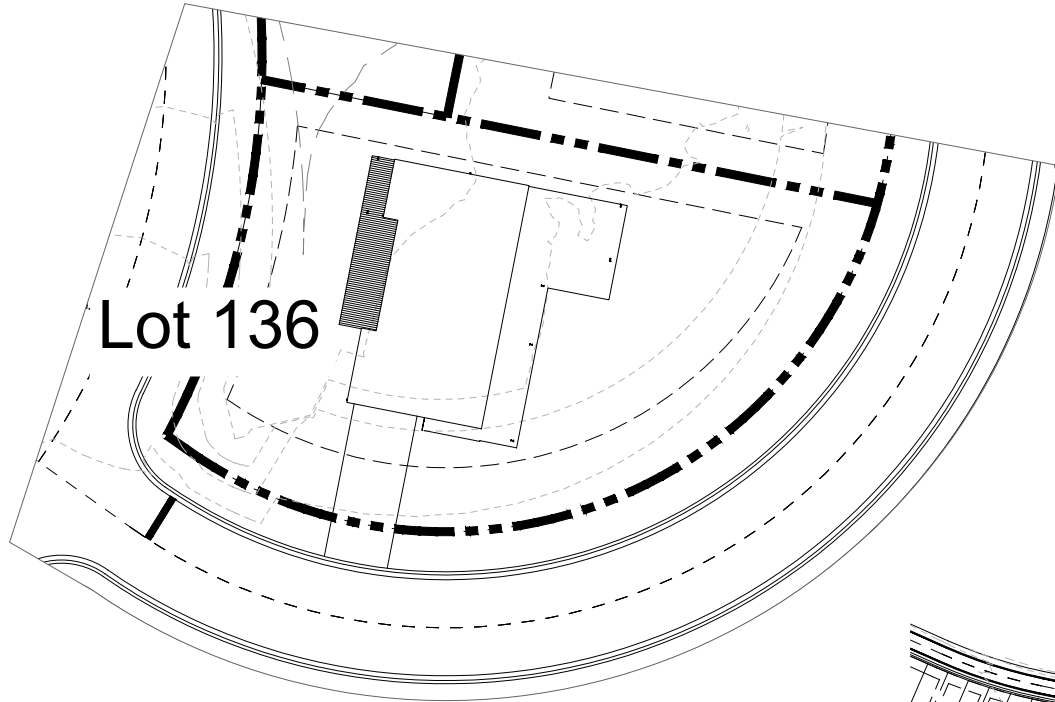

Plan View

Phase One
Lot 136

SCALE: 1"=60'

ELLIOTT WORKGROUP

Plan View

Phase One
Lot 136

SCALE: 1"=60'

ELLIOTT WORKGROUP

Highlander
Downhill

Plan View

Phase One
Lot 136

ELLIOTT WORKGROUP

Lot 136

Icon
Downhill

Plan View

Phase One
Lot 136

SCALE: 1"=60'

ELLIOTT WORKGROUP

Lot 136

Nordic
Downhill

ELLIOTT WORKGROUP

Plan View

Phase One
Lot 136

Stack House
Downhill

Plan View

Phase One
Lot 136

SCALE: 1"=60'

ELLIOTT WORKGROUP