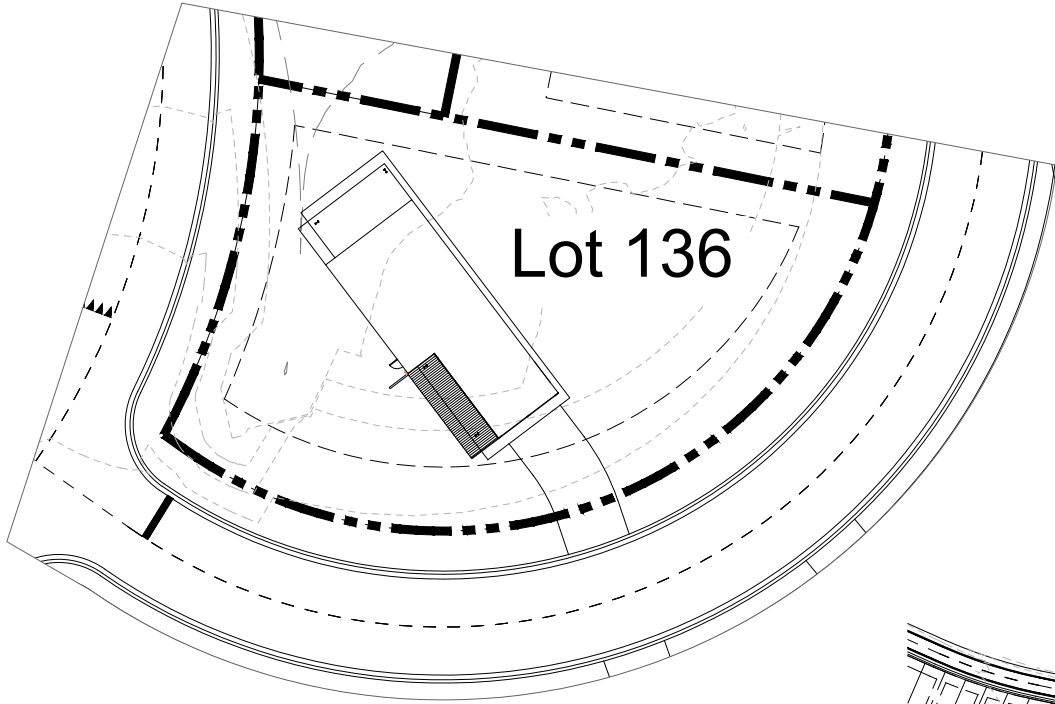

Plan View

Phase One
Lot 136

SCALE: 1"=60'

ELLIOTT WORKGROUP

Plan View

Phase One
Lot 136

SCALE: 1"=60'

ELLIOTT WORKGROUP

Highlander
Downhill

Plan View

Phase One
Lot 136

ELLIOTT WORKGROUP

Lot 136

Icon
Downhill

Plan View

Phase One
Lot 136

SCALE: 1"=60'

ELLIOTT WORKGROUP

Lot 136

Nordic
Downhill

ELLIOTT WORKGROUP

Plan View

Phase One
Lot 136

Stack House
Downhill

Plan View

Phase One
Lot 136

SCALE: 1"=60'

ELLIOTT WORKGROUP