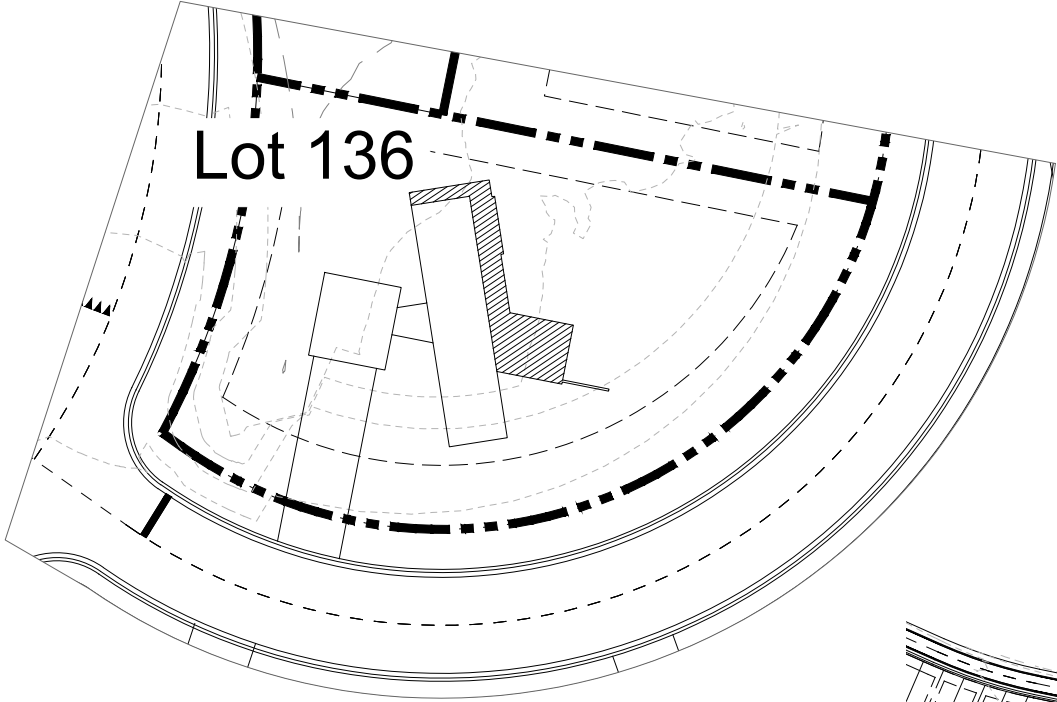

Plan View

Phase One
Lot 136

SCALE: 1"=60'

ELLIOTT WORKGROUP

Plan View

Phase One
Lot 136

SCALE: 1"=60'

ELLIOTT WORKGROUP

Highlander
Downhill

Plan View

Phase One
Lot 136

ELLIOTT WORKGROUP

Lot 136

Icon
Downhill

Plan View

Phase One
Lot 136

SCALE: 1"=60'

ELLIOTT WORKGROUP

Lot 136

Nordic
Downhill

ELLIOTT WORKGROUP

Plan View

Phase One
Lot 136

Stack House
Downhill

Plan View

Phase One
Lot 136

SCALE: 1"=60'

ELLIOTT WORKGROUP