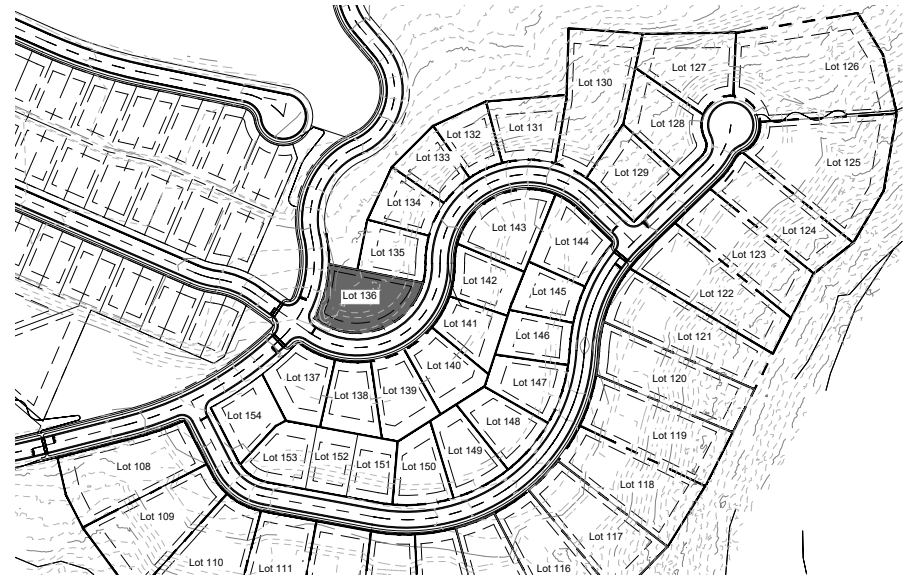

Plan View

Phase One
Lot 136

SCALE: 1"=60'

ELLIOTT WORKGROUP

Plan View

Phase One
Lot 136

SCALE: 1"=60'

ELLIOTT WORKGROUP

Highlander
Downhill

Plan View

Phase One
Lot 136

ELLIOTT WORKGROUP

Lot 136

Icon
Downhill

Plan View

Phase One
Lot 136

SCALE: 1"=60'

ELLIOTT WORKGROUP

Lot 136

Nordic
Downhill

ELLIOTT WORKGROUP

Plan View

Phase One
Lot 136

Stack House
Downhill

Plan View

Phase One
Lot 136

SCALE: 1"=60'

ELLIOTT WORKGROUP