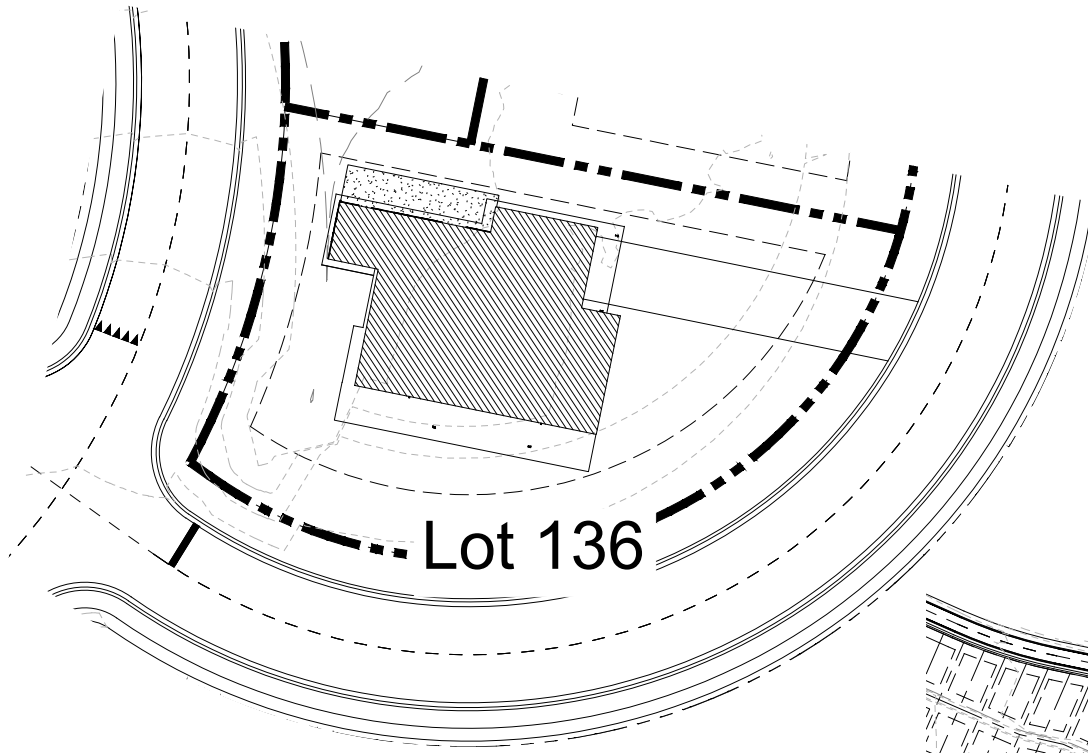

Plan View

Phase One
Lot 136

SCALE: 1"=60'

ELLIOTT WORKGROUP

Plan View

Phase One
Lot 136

SCALE: 1"=60'

ELLIOTT WORKGROUP

Highlander
Downhill

Plan View

Phase One
Lot 136

ELLIOTT WORKGROUP

Lot 136

Icon
Downhill

Plan View

Phase One
Lot 136

SCALE: 1"=60'

ELLIOTT WORKGROUP

Lot 136

Nordic
Downhill

ELLIOTT WORKGROUP

Plan View

Phase One
Lot 136

Stack House
Downhill

Plan View

Phase One
Lot 136

SCALE: 1"=60'

ELLIOTT WORKGROUP