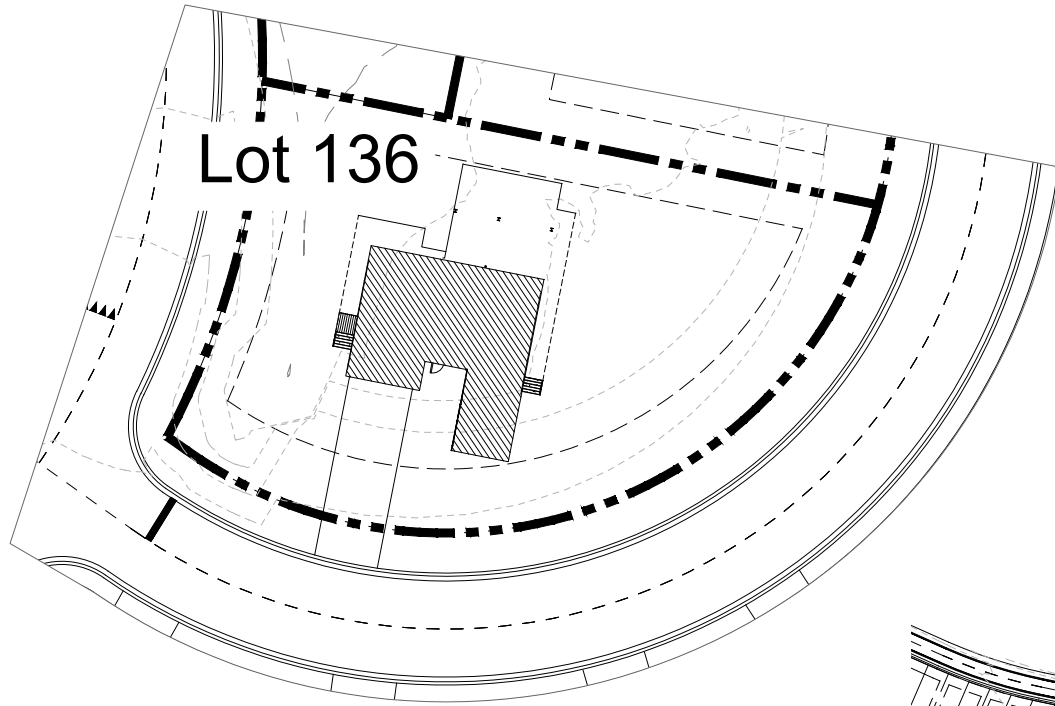

Plan View

Phase One
Lot 136

SCALE: 1"=60'

ELLIOTT WORKGROUP

Plan View

Phase One
Lot 136

SCALE: 1"=60'

ELLIOTT WORKGROUP

Highlander
Downhill

Plan View

Phase One
Lot 136

ELLIOTT WORKGROUP

Lot 136

Icon
Downhill

Plan View

Phase One
Lot 136

SCALE: 1"=60'

ELLIOTT WORKGROUP

Lot 136

Nordic
Downhill

ELLIOTT WORKGROUP

Plan View

Phase One
Lot 136

Stack House
Downhill

Plan View

Phase One
Lot 136

SCALE: 1"=60'

ELLIOTT WORKGROUP