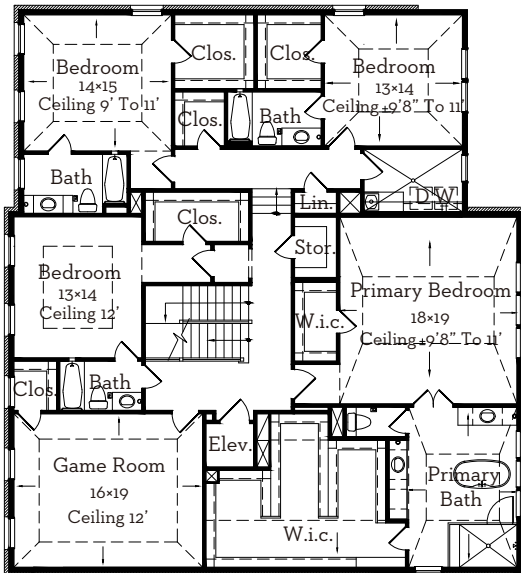

LOVETT

H O M E S

6903 Avenue B (Bellaire)

5,662 sq.ft.

5 bedrooms / 6.5 baths

First Floor 2165 sq.ft.

Second Floor 2928 sq.ft.

Third Floor 569 sq.ft.