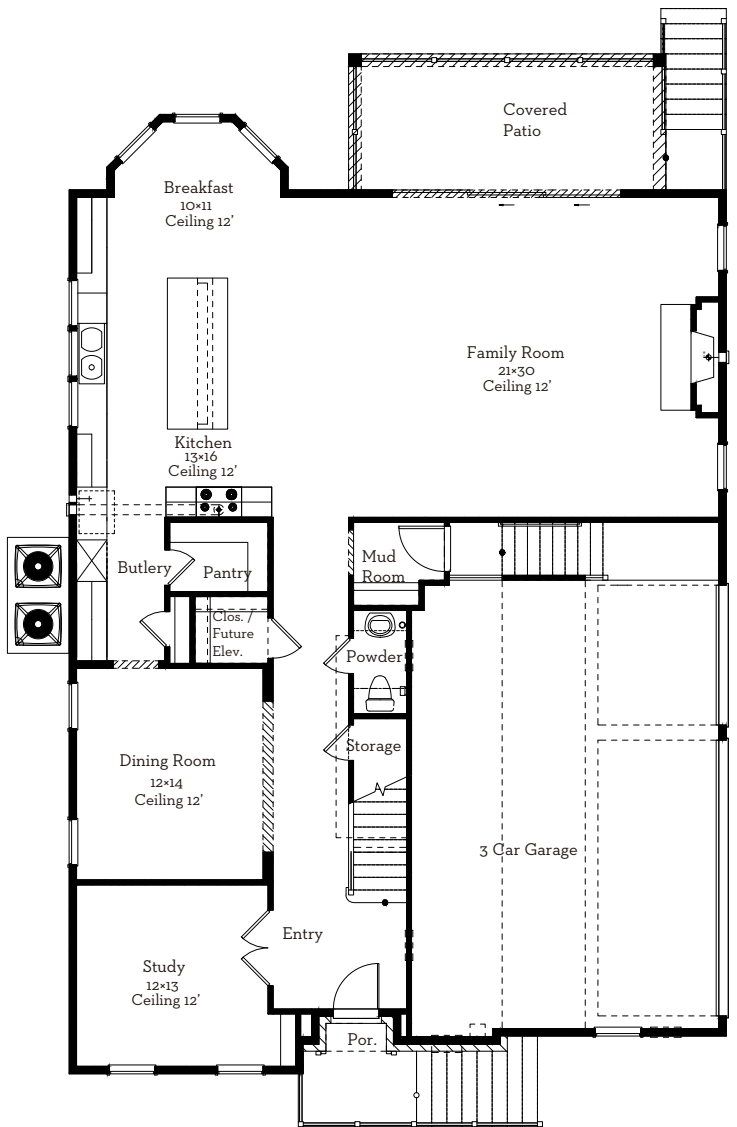

— EST 1980 —

LOVETT

H O M E S

4300 Darsey St.

4,231 sq.ft.

4 bedrooms / 4.5 baths

Artist rendering only. Actual colors may be different.

WWW.LOVETTHOMES.COM

— EST 1980 —

LOVETT

H O M E S

4300 Darsey St.

4,231 sq.ft.

4 bedrooms / 4.5 baths

First Floor 1817 Sq.Ft

Second Floor 2414 Sq.Ft