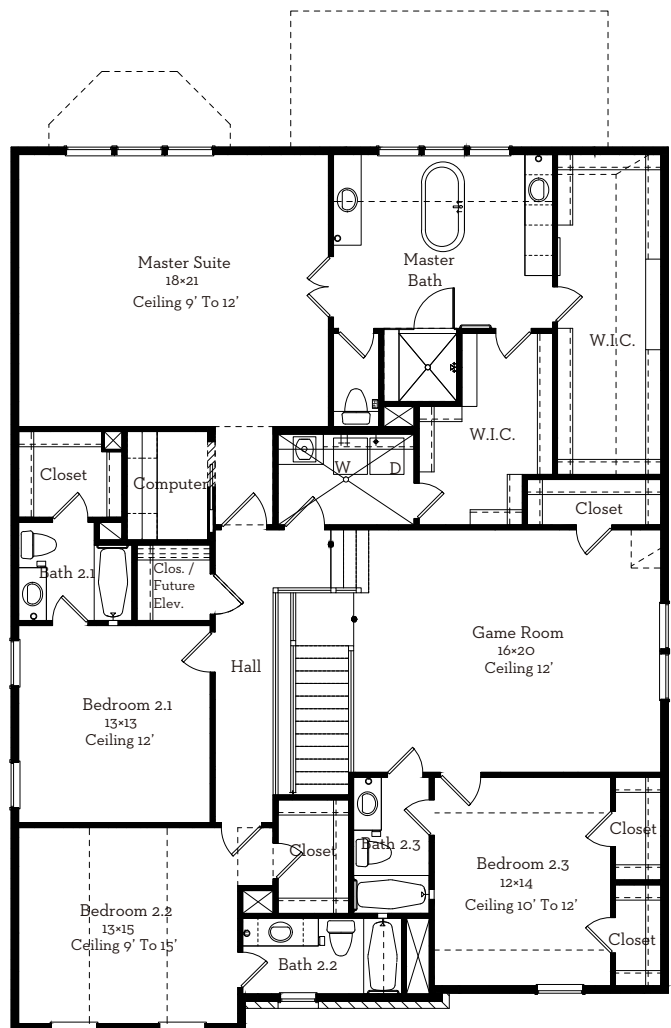

— EST 1980 —

LOVETT

H O M E S

4300 Darsey St.

4,231 sq.ft.

4 bedrooms / 4.5 baths

Artist rendering only. Actual colors may be different.

WWW.LOVETTHOMES.COM

— EST 1980 —

LOVETT

H O M E S

4300 Darsey St.

4,231 sq.ft.

4 bedrooms / 4.5 baths

First Floor 1817 Sq.Ft

Second Floor 2414 Sq.Ft

All prices, features and plans are subject to change without notice. Square footage is approximate. No representation or warranties either expressed or implied. Are made as to the accuracy of the information herein or with respect to the suitability, usability, merchantability or conditions of any property herein described. All rights Reserved. LovettHomes 2025