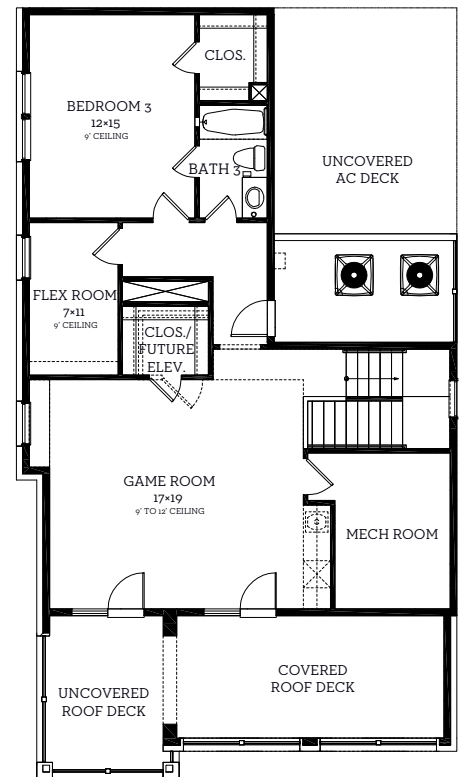

INTOWN

— HOMES —

5926 Cottage Grove Lake Dr.

3,780 sq.ft.

4 bedrooms / 4.5 baths

All prices, features and plans are subject to change without notice. Square footage is approximate. No representation or warranties either expressed or implied. Are made as to the accuracy of the information herein or with respect to the suitability, usability, merchantability or conditions of any property herein described. All rights Reserved. Lou Ellen Homes 2023

INTOWN

— HOMES —

5926 Cottage Grove Lake Dr.

3,780 sq.ft.

4 bedrooms / 4.5 baths

First Floor
1090 sq.ft.

Second Floor
1773 sq.ft.

Third Floor
917 sq.ft.

All prices, features and plans are subject to change without notice. Square footage is approximate. No representation or warranties either expressed or implied. Are made as to the accuracy of the information herein or with respect to the suitability, usability, merchantability or conditions of any property herein described. All rights Reserved. InTownHomes 2015