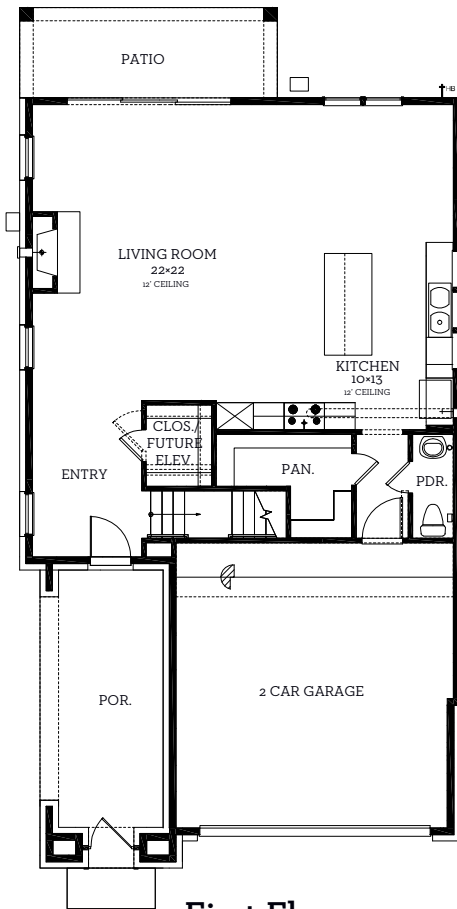

INTOWN

— HOMES —

5926 Cottage Grove Lake Dr.

3,780 sq.ft.

4 bedrooms / 4.5 baths

All prices, features and plans are subject to change without notice. Square footage is approximate. No representation or warranties either expressed or implied. Are made as to the accuracy of the information herein or with respect to the suitability, usability, merchantability or conditions of any property herein described. All rights Reserved. Lou Ellen Homes 2023

INTOWN

— HOMES —

5926 Cottage Grove Lake Dr.

3,780 sq.ft.

4 bedrooms / 4.5 baths

First Floor
1090 sq.ft.

Second Floor
1773 sq.ft.

Third Floor
917 sq.ft.