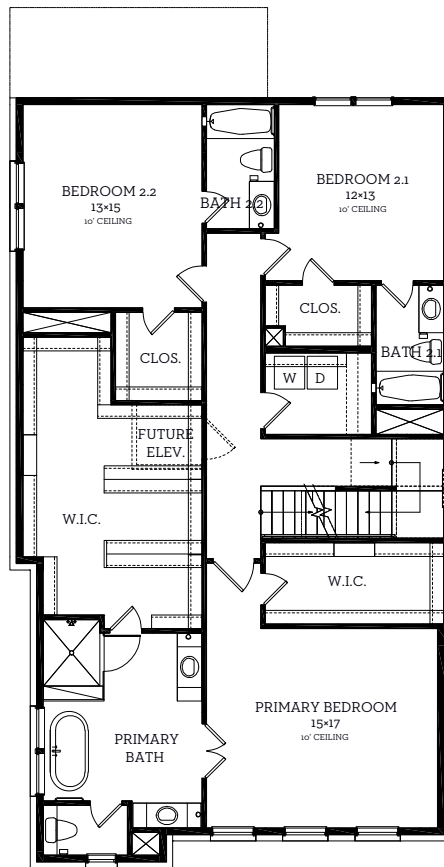

INTOWN

— HOMES —

5926 Cottage Grove Lake Dr.

3,780 sq.ft.

4 bedrooms / 4.5 baths

All prices, features and plans are subject to change without notice. Square footage is approximate. No representation or warranties either expressed or implied. Are made as to the accuracy of the information herein or with respect to the suitability, usability, merchantability or conditions of any property herein described. All rights Reserved. Lou Ellen Homes 2023

INTOWN

— HOMES —

5926 Cottage Grove Lake Dr.

3,780 sq.ft.

4 bedrooms / 4.5 baths

First Floor
1090 sq.ft.

Second Floor
1773 sq.ft.

Third Floor
917 sq.ft.

All prices, features and plans are subject to change without notice. Square footage is approximate. No representation or warranties either expressed or implied. Are made as to the accuracy of the information herein or with respect to the suitability, usability, merchantability or conditions of any property herein described. All rights Reserved. InTownHomes 2015