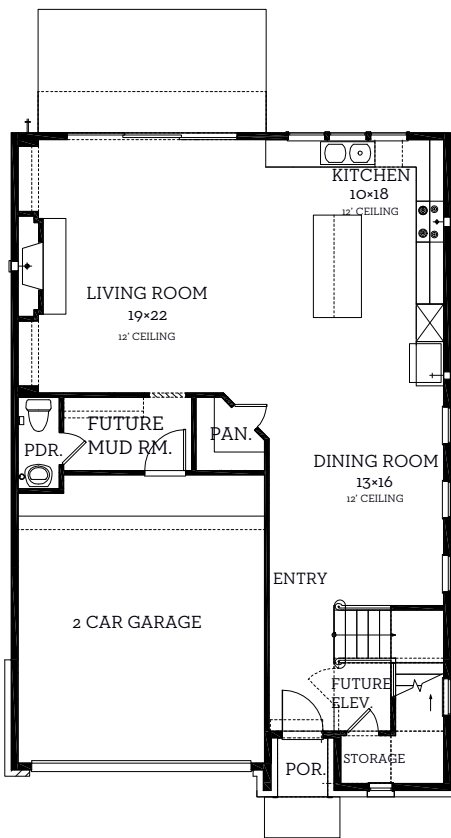

INTOWN

— HOMES —

6122 Cottage Grove Lake Dr.

3,614 sq.ft.

4 bedrooms / 4.5 baths

All prices, features and plans are subject to change without notice. Square footage is approximate. No representation or warranties either expressed or implied. Are made as to the accuracy of the information herein or with respect to the suitability, usability, merchantability or conditions of any property herein described. All rights Reserved. Lou Ellen Homes 2023

INTOWN

— HOMES —

6122 Cottage Grove Lake Dr.

3,614 sq.ft.

4 bedrooms / 4.5 baths

First Floor
1111 sq.ft.

Second Floor
1513 sq.ft.

Third Floor
990 sq.ft.