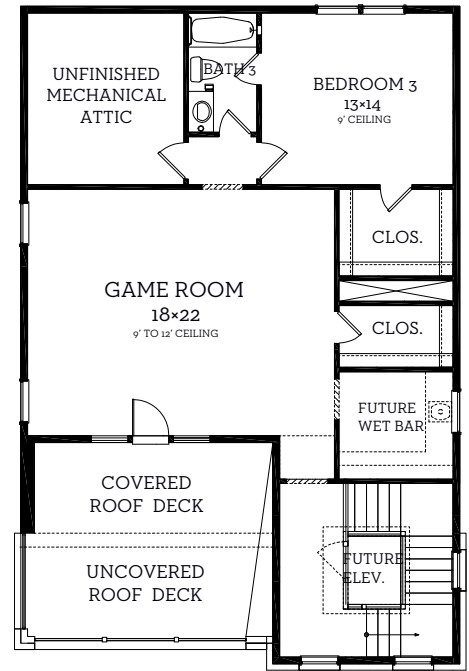

INTOWN

— HOMES —

6122 Cottage Grove Lake Dr.

3,614 sq.ft.

4 bedrooms / 4.5 baths

All prices, features and plans are subject to change without notice. Square footage is approximate. No representation or warranties either expressed or implied. Are made as to the accuracy of the information herein or with respect to the suitability, usability, merchantability or conditions of any property herein described. All rights Reserved. Lou Ellen Homes 2023

INTOWN

— HOMES —

6122 Cottage Grove Lake Dr.

3,614 sq.ft.

4 bedrooms / 4.5 baths

First Floor
1111 sq.ft.

Second Floor
1513 sq.ft.

Third Floor
990 sq.ft.

All prices, features and plans are subject to change without notice. Square footage is approximate. No representation or warranties either expressed or implied. Are made as to the accuracy of the information herein or with respect to the suitability, usability, merchantability or conditions of any property herein described. All rights Reserved. InTownHomes 2015