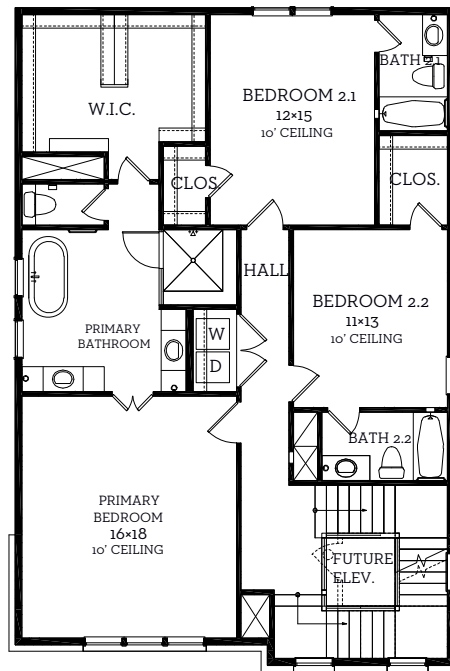

INTOWN

— HOMES —

6122 Cottage Grove Lake Dr.

3,614 sq.ft.

4 bedrooms / 4.5 baths

All prices, features and plans are subject to change without notice. Square footage is approximate. No representation or warranties either expressed or implied. Are made as to the accuracy of the information herein or with respect to the suitability, usability, merchantability or conditions of any property herein described. All rights Reserved. Lou Ellen Homes 2023

INTOWN

— HOMES —

6122 Cottage Grove Lake Dr.

3,614 sq.ft.

4 bedrooms / 4.5 baths

First Floor
1111 sq.ft.

Second Floor
1513 sq.ft.

Third Floor
990 sq.ft.

All prices, features and plans are subject to change without notice. Square footage is approximate. No representation or warranties either expressed or implied. Are made as to the accuracy of the information herein or with respect to the suitability, usability, merchantability or conditions of any property herein described. All rights Reserved. InTownHomes 2015