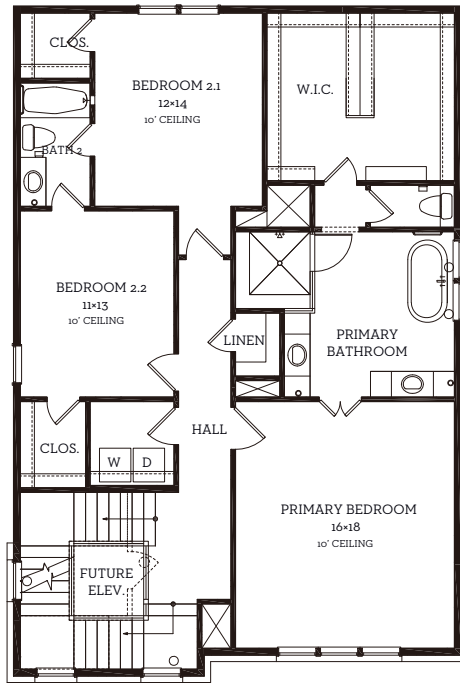

INTOWN

— HOMES —

5922 Cottage Grove Lake Dr.

3,508 sq.ft.

4 bedrooms / 3.5 baths

All prices, features and plans are subject to change without notice. Square footage is approximate. No representation or warranties either expressed or implied. Are made as to the accuracy of the information herein or with respect to the suitability, usability, merchantability or conditions of any property herein described. All rights Reserved. Lou Ellen Homes 2023

INTOWN

— HOMES —

5922 Cottage Grove Lake Dr.

3,508 sq.ft.

4 bedrooms / 3.5 baths

First Floor
1105 sq.ft.

Second Floor
1511 sq.ft.

Third Floor
892 sq.ft.