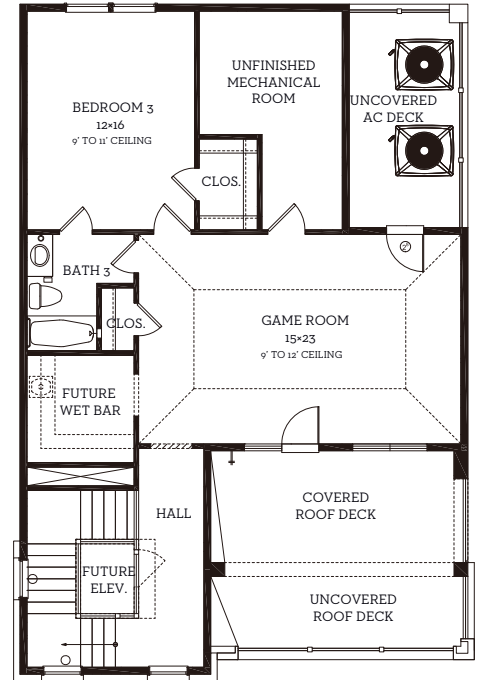

INTOWN

— HOMES —

5922 Cottage Grove Lake Dr.

3,508 sq.ft.

4 bedrooms / 3.5 baths

All prices, features and plans are subject to change without notice. Square footage is approximate. No representation or warranties either expressed or implied. Are made as to the accuracy of the information herein or with respect to the suitability, usability, merchantability or conditions of any property herein described. All rights Reserved. Lou Ellen Homes 2023

INTOWN

— HOMES —

5922 Cottage Grove Lake Dr.

3,508 sq.ft.

4 bedrooms / 3.5 baths

First Floor
1105 sq.ft.

Second Floor
1511 sq.ft.

Third Floor
892 sq.ft.