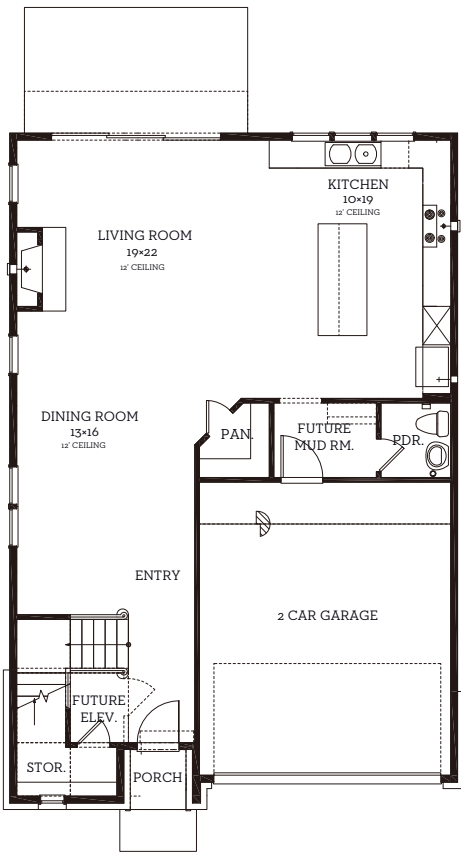

INTOWN

— HOMES —

5922 Cottage Grove Lake Dr.

3,508 sq.ft.

4 bedrooms / 3.5 baths

All prices, features and plans are subject to change without notice. Square footage is approximate. No representation or warranties either expressed or implied. Are made as to the accuracy of the information herein or with respect to the suitability, usability, merchantability or conditions of any property herein described. All rights Reserved. Lou Ellen Homes 2023

INTOWN

— HOMES —

5922 Cottage Grove Lake Dr.

3,508 sq.ft.

4 bedrooms / 3.5 baths

First Floor
1105 sq.ft.

Second Floor
1511 sq.ft.

Third Floor
892 sq.ft.