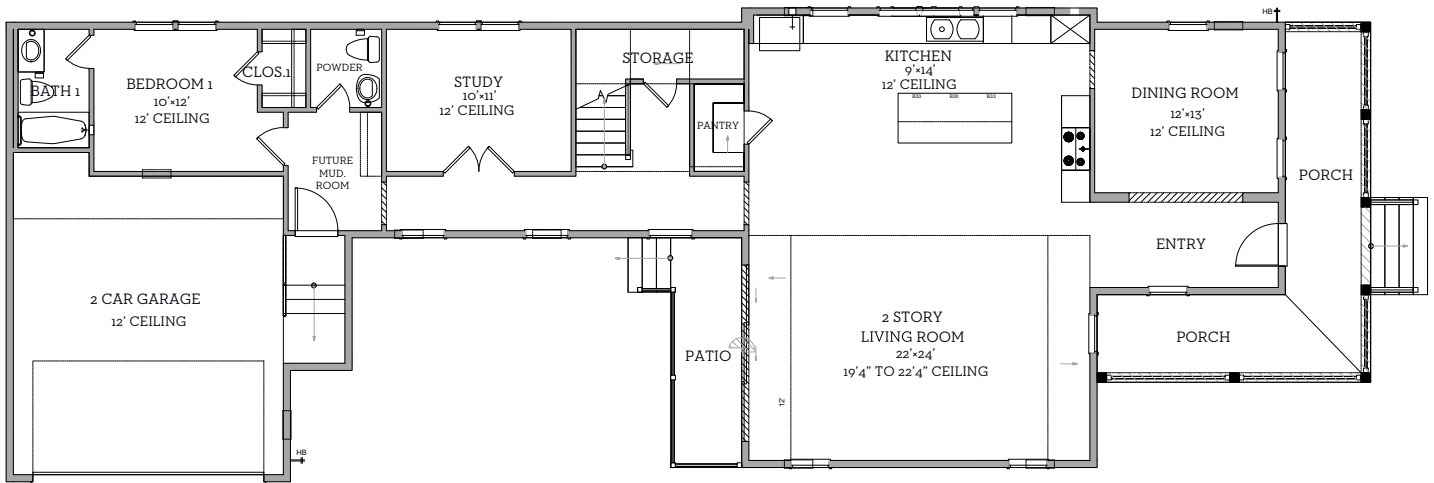

INTOWN

— HOMES —

2629 Lake Kolbe Ln

3,355 sq.ft.

4 bedrooms / 3.5 baths

[INTOWNHOMES.COM](https://www.intownhomes.com)

INTOWN

— HOMES —

2629 Lake Kolbe Ln

3,355 sq.ft.

4 bedrooms / 3.5 baths

First Floor 1752 sq.ft.

Second Floor 1603 sq.ft.

All prices, features and plans are subject to change without notice. Square footage is approximate. No representation or warranties either expressed or implied. Are made as to the accuracy of the information herein or with respect to the suitability, usability, merchantability or conditions of any property herein described. All rights Reserved. InTownHomes 2024