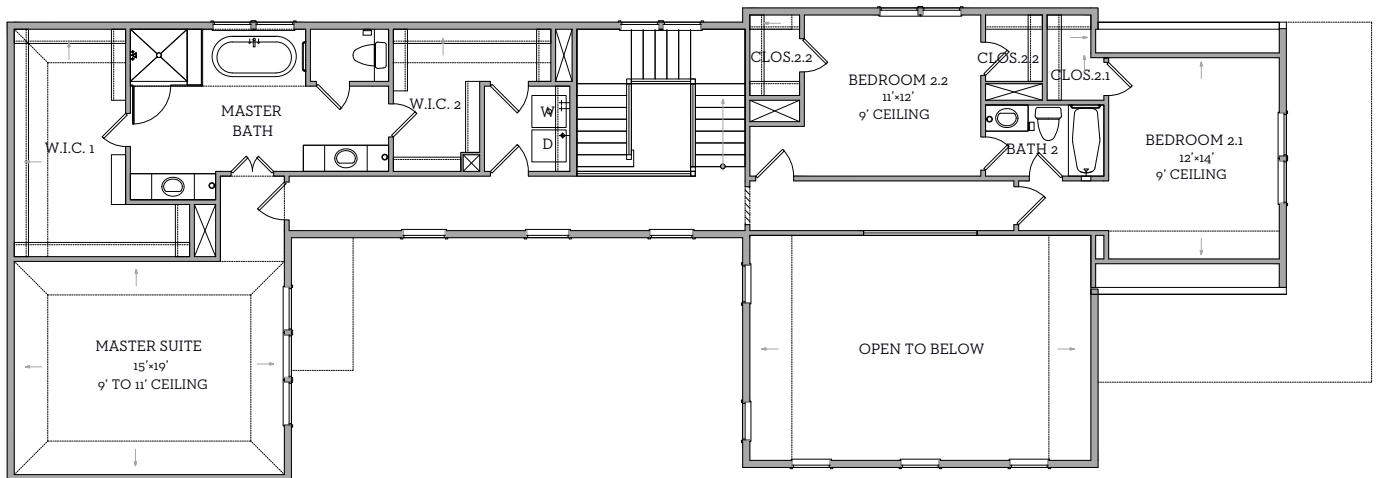

INTOWN

— HOMES —

2629 Lake Kolbe Ln

3,355 sq.ft.

4 bedrooms / 3.5 baths

[INTOWNHOMES.COM](https://www.intownhomes.com)

INTOWN

— HOMES —

2629 Lake Kolbe Ln

3,355 sq.ft.

4 bedrooms / 3.5 baths

First Floor 1752 sq.ft.

Second Floor 1603 sq.ft.

All prices, features and plans are subject to change without notice. Square footage is approximate. No representation or warranties either expressed or implied. Are made as to the accuracy of the information herein or with respect to the suitability, usability, merchantability or conditions of any property herein described. All rights Reserved. InTownHomes 2024