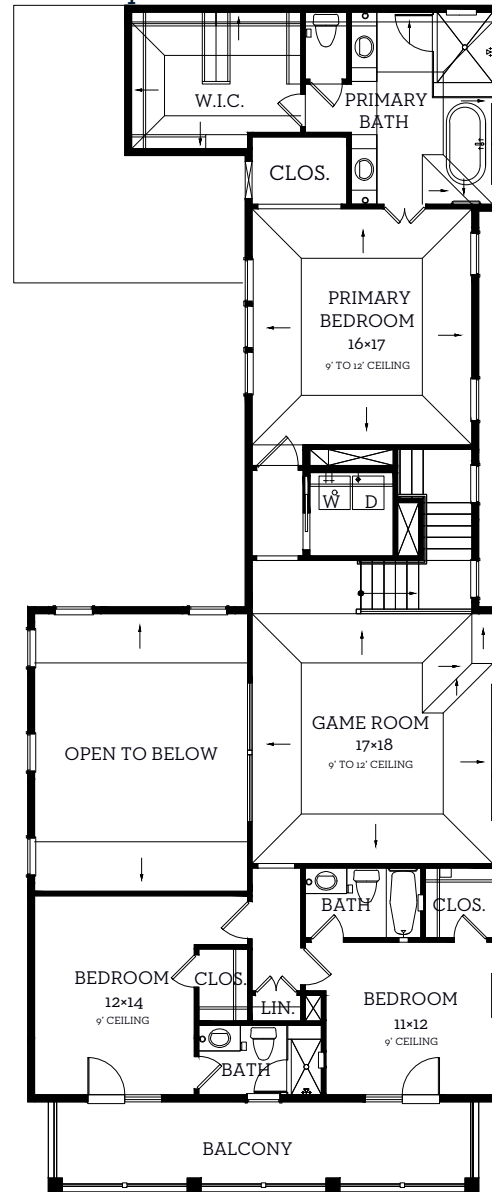

INTOWN

— HOMES —

2703 Lake Kolbe Ln.

3,322 sq.ft.

4 bedrooms / 4.5 baths

[INTOWN-HOMES.COM](https://intown-homes.com)

INTOWN

— HOMES —

2703 Lake Kolbe Ln.

First Floor
1656 sq.ft.

3,322 sq.ft. 4 bedrooms / 4.5 baths

Second Floor
1666 sq.ft.

All prices, features and plans are subject to change without notice. Square footage is approximate. No representation or warranties either expressed or implied. Are made as to the accuracy of the information herein or with respect to the suitability, usability, merchantability or conditions of any property herein described. All rights Reserved. InTownHomes 2025