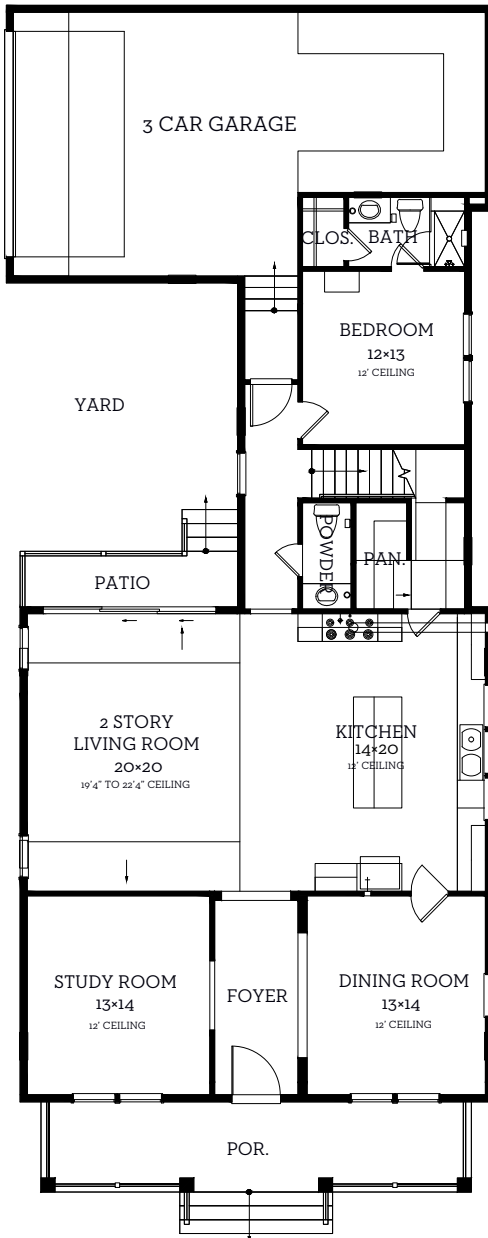

INTOWN

— HOMES —

2703 Lake Kolbe Ln.

3,322 sq.ft.

4 bedrooms / 4.5 baths

[INTOWN-HOMES.COM](https://intown-homes.com)

INTOWN

— HOMES —

2703 Lake Kolbe Ln.

First Floor
1656 sq.ft.

3,322 sq.ft. 4 bedrooms / 4.5 baths

Second Floor
1666 sq.ft.

All prices, features and plans are subject to change without notice. Square footage is approximate. No representation or warranties either expressed or implied. Are made as to the accuracy of the information herein or with respect to the suitability, usability, merchantability or conditions of any property herein described. All rights Reserved. InTownHomes 2025