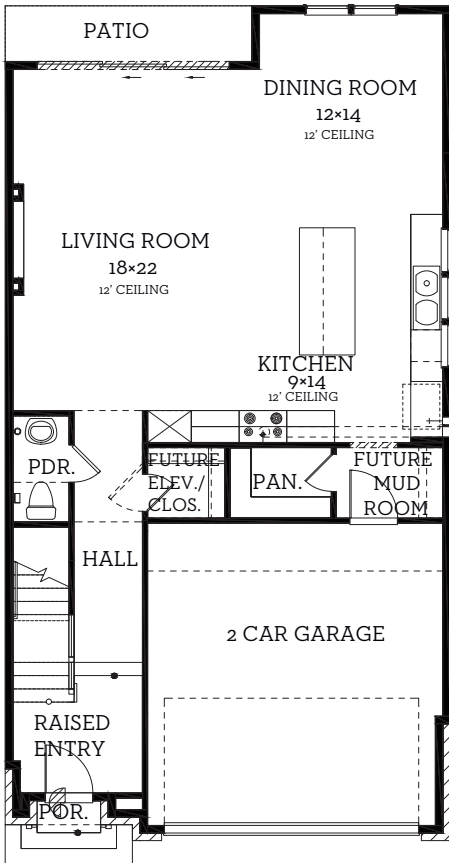

# 5920 Cottage Grove Lake Drive

3,178 Sqft    3.5 Beds    4 Baths

All prices, features and plans are subject to change without notice. Square footage is approximate. No representation or warranties either expressed or implied are made as to the accuracy of the information herein or with respect to the suitability, usability, merchantability or conditions of any property herein described. Rev. 08-26-10 All Rights Reserved. ©InTown Homes 2025

# 5920 Cottage Grove Lake Drive

3,178 Sqft    3.5 Beds    4 Baths

**First Floor**  
1013 sq.ft.

**Second Floor**  
1462 sq.ft.

**Third Floor**  
703 sq.ft.

All prices, features and plans are subject to change without notice. Square footage is approximate. No representation or warranties either expressed or implied are made as to the accuracy of the information herein or with respect to the suitability, usability, merchantability or conditions of any property herein described. Rev. 08-26-10 All Rights Reserved. ©InTown Homes 2025