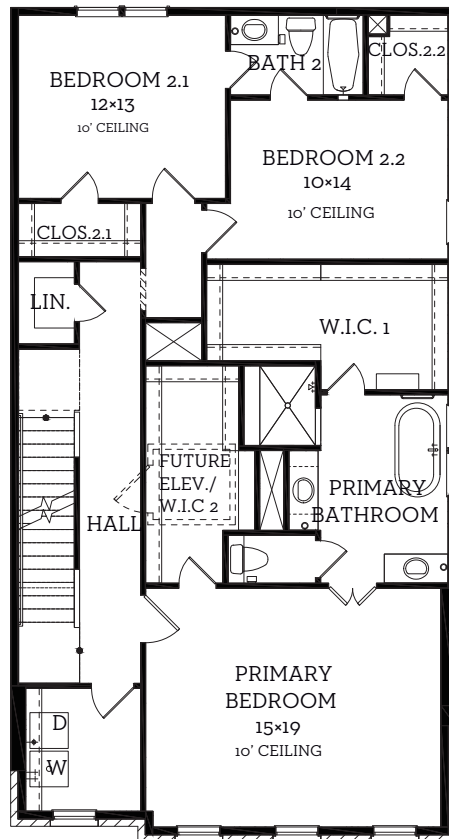

# 5920 Cottage Grove Lake Drive

3,178 Sqft    3.5 Beds    4 Baths

All prices, features and plans are subject to change without notice. Square footage is approximate. No representation or warranties either expressed or implied are made as to the accuracy of the information herein or with respect to the suitability, usability, merchantability or conditions of any property herein described. Rev. 08-26-10 All Rights Reserved. ©InTown Homes 2025

# 5920 Cottage Grove Lake Drive

3,178 Sqft    3.5 Beds    4 Baths

**First Floor**  
1013 sq.ft.

**Second Floor**  
1462 sq.ft.

**Third Floor**  
703 sq.ft.

All prices, features and plans are subject to change without notice. Square footage is approximate. No representation or warranties either expressed or implied are made as to the accuracy of the information herein or with respect to the suitability, usability, merchantability or conditions of any property herein described. Rev. 08-26-10 All Rights Reserved. ©InTown Homes 2025