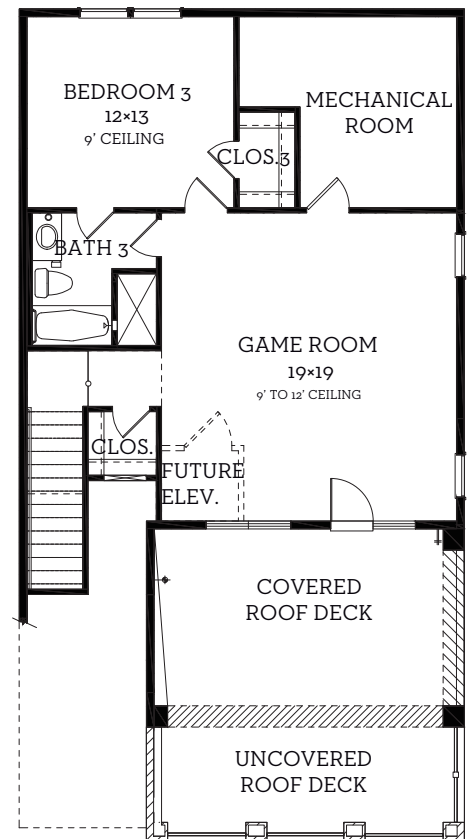

# 5920 Cottage Grove Lake Drive

3,178 Sqft    3.5 Beds    4 Baths

All prices, features and plans are subject to change without notice. Square footage is approximate. No representation or warranties either expressed or implied are made as to the accuracy of the information herein or with respect to the suitability, usability, merchantability or conditions of any property herein described. Rev. 08-26-10 All Rights Reserved. ©InTown Homes 2025

# 5920 Cottage Grove Lake Drive

3,178 Sqft    3.5 Beds    4 Baths

**First Floor**  
1013 sq.ft.

**Second Floor**  
1462 sq.ft.

**Third Floor**  
703 sq.ft.

All prices, features and plans are subject to change without notice. Square footage is approximate. No representation or warranties either expressed or implied are made as to the accuracy of the information herein or with respect to the suitability, usability, merchantability or conditions of any property herein described. Rev. 08-26-10 All Rights Reserved. ©InTown Homes 2025