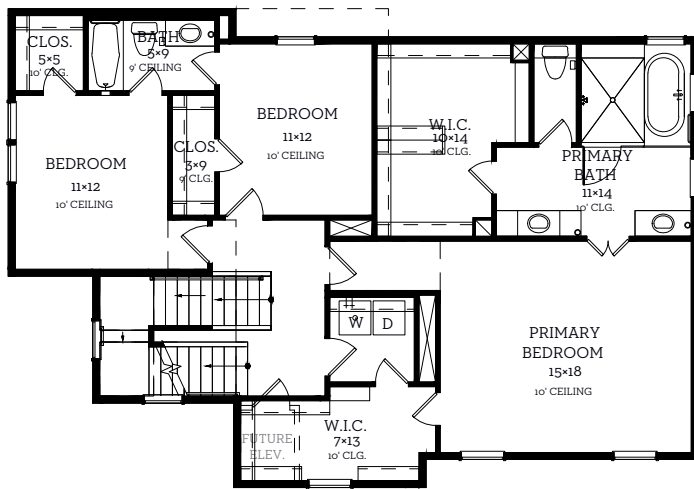

INTOWN

— HOMES —

1002 Lamelia Lane

3,152 sq.ft.

5 bedrooms / 4.5 baths

INTOWN-HOMES.COM

INTOWN

— HOMES —

1002 Lamelia Lane

3,152 sq.ft.

5 bedrooms / 4.5 baths

First Floor
835 sq.ft.

Second Floor
1412 sq.ft.

Third Floor
905 sq.ft.

All prices, features and plans are subject to change without notice. Square footage is approximate. No representation or warranties either expressed or implied. Are made as to the accuracy of the information herein or with respect to the suitability, usability, merchantability or conditions of any property herein described. All rights Reserved. InTownHomes 2026