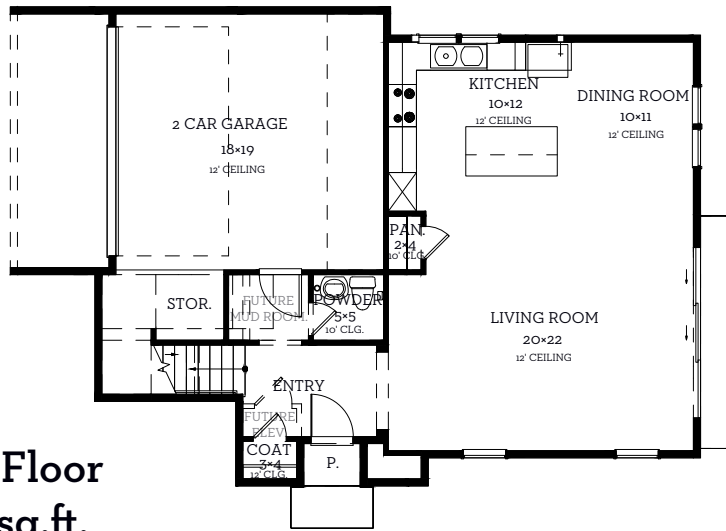

INTOWN

— HOMES —

1002 Lamelia Lane

3,152 sq.ft.

5 bedrooms / 4.5 baths

INTOWN-HOMES.COM

INTOWN

— HOMES —

1002 Lamelia Lane

3,152 sq.ft.

5 bedrooms / 4.5 baths

First Floor
835 sq.ft.

Second Floor
1412 sq.ft.

Third Floor
905 sq.ft.

All prices, features and plans are subject to change without notice. Square footage is approximate. No representation or warranties either expressed or implied. Are made as to the accuracy of the information herein or with respect to the suitability, usability, merchantability or conditions of any property herein described. All rights Reserved. InTownHomes 2026