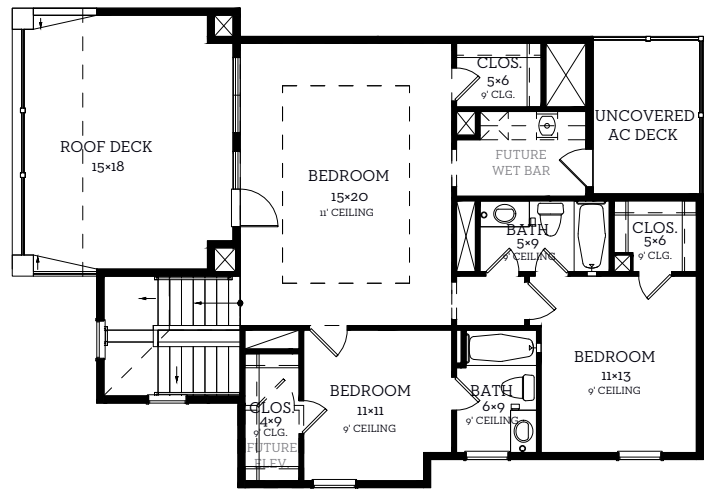

INTOWN

— HOMES —

1002 Lamelia Lane

3,152 sq.ft.

5 bedrooms / 4.5 baths

INTOWN-HOMES.COM

INTOWN

— HOMES —

1002 Lamelia Lane

3,152 sq.ft.

5 bedrooms / 4.5 baths

First Floor
835 sq.ft.

Second Floor
1412 sq.ft.

Third Floor
905 sq.ft.

All prices, features and plans are subject to change without notice. Square footage is approximate. No representation or warranties either expressed or implied. Are made as to the accuracy of the information herein or with respect to the suitability, usability, merchantability or conditions of any property herein described. All rights Reserved. InTownHomes 2026