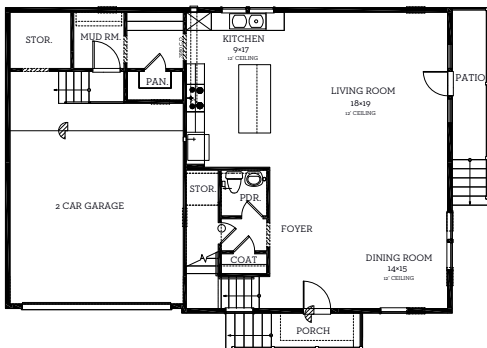

INTOWN

— HOMES —

11061 Chatterton Drive

3,010 sq.ft.

4 bedrooms / 4.5 baths

All prices, features and plans are subject to change without notice. Square footage is approximate. No representation or warranties either expressed or implied. Are made as to the accuracy of the information herein or with respect to the suitability, usability, merchantability or conditions of any property herein described. All rights Reserved. InTownHomes 2015

INTOWN

— HOMES —

11061 Chatterton Drive

3,010 sq.ft.

4 bedrooms / 4.5 baths

First Floor
1097 sq.ft.

Second Floor
1563 sq.ft.

Third Floor
350 sq.ft.