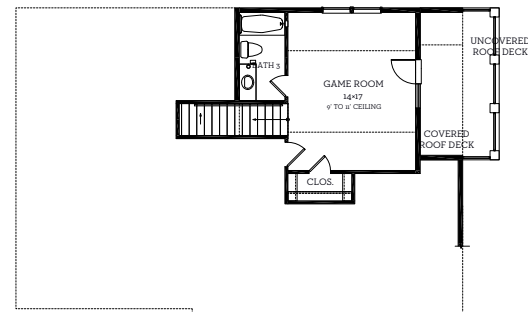

INTOWN

— HOMES —

11061 Chatterton Drive

3,010 sq.ft.

4 bedrooms / 4.5 baths

All prices, features and plans are subject to change without notice. Square footage is approximate. No representation or warranties either expressed or implied. Are made as to the accuracy of the information herein or with respect to the suitability, usability, merchantability or conditions of any property herein described. All rights Reserved. InTownHomes 2015

INTOWN

— HOMES —

11061 Chatterton Drive

3,010 sq.ft.

4 bedrooms / 4.5 baths

First Floor
1097 sq.ft.

Second Floor
1563 sq.ft.

Third Floor
350 sq.ft.