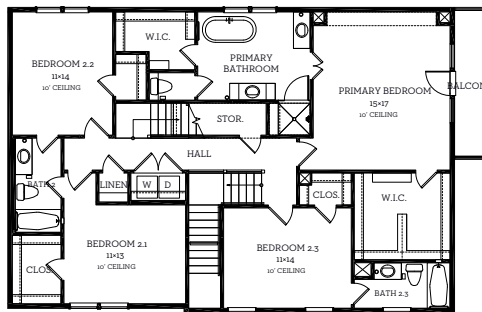

INTOWN

— HOMES —

11061 Chatterton Drive

3,010 sq.ft.

4 bedrooms / 4.5 baths

All prices, features and plans are subject to change without notice. Square footage is approximate. No representation or warranties either expressed or implied. Are made as to the accuracy of the information herein or with respect to the suitability, usability, merchantability or conditions of any property herein described. All rights Reserved. InTownHomes 2015

INTOWN

— HOMES —

11061 Chatterton Drive

3,010 sq.ft.

4 bedrooms / 4.5 baths

First Floor
1097 sq.ft.

Second Floor
1563 sq.ft.

Third Floor
350 sq.ft.