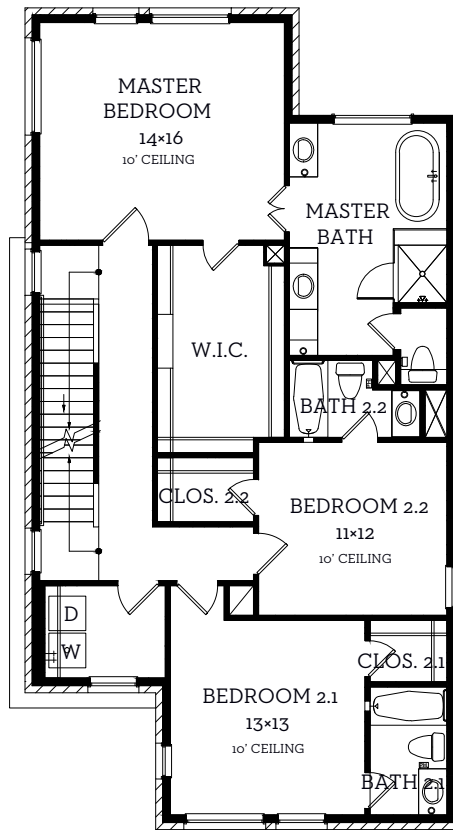

# INTOWN

— HOMES —

2704 Estonia Path

2,871 sq.ft.

4 bedrooms / 4.5 baths

[INTOWN-HOMES.COM](https://intown-homes.com)

# INTOWN

— HOMES —

2704 Estonia Path

2,871 sq.ft.

4 bedrooms / 4.5 baths

**First Floor**  
964 sq.ft.

**Second Floor**  
1351 sq.ft.

**Third Floor**  
556 sq.ft.