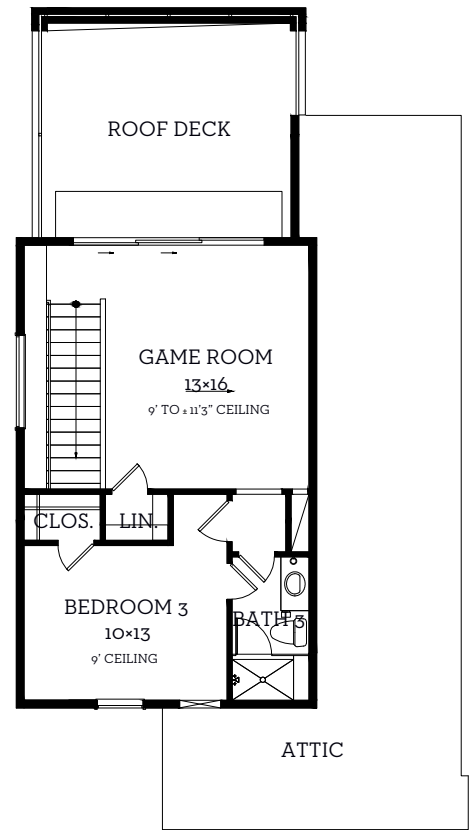

# INTOWN

— HOMES —

2704 Estonia Path

2,871 sq.ft.

4 bedrooms / 4.5 baths

[INTOWN-HOMES.COM](https://intown-homes.com)

# INTOWN

— HOMES —

2704 Estonia Path

2,871 sq.ft.

4 bedrooms / 4.5 baths

**First Floor**  
964 sq.ft.

**Second Floor**  
1351 sq.ft.

**Third Floor**  
556 sq.ft.