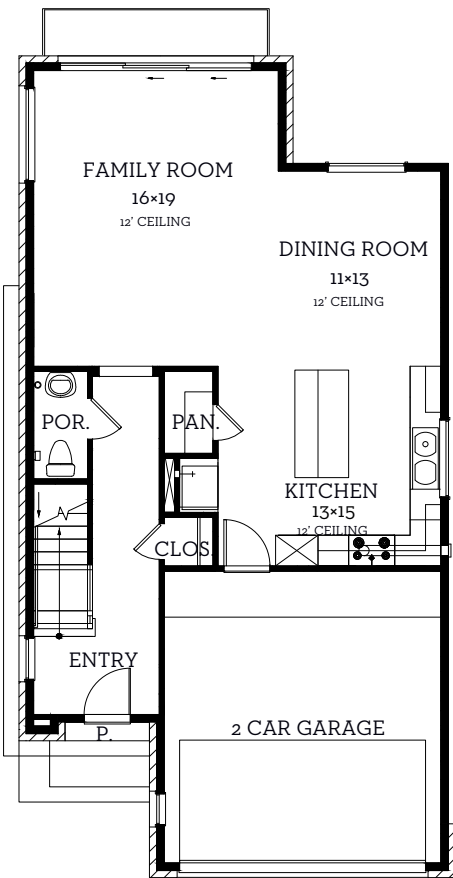

# INTOWN

— HOMES —

2704 Estonia Path

2,871 sq.ft.

4 bedrooms / 4.5 baths

[INTOWN-HOMES.COM](https://intown-homes.com)

# INTOWN

— HOMES —

2704 Estonia Path

2,871 sq.ft.

4 bedrooms / 4.5 baths

**First Floor**  
964 sq.ft.

**Second Floor**  
1351 sq.ft.

**Third Floor**  
556 sq.ft.