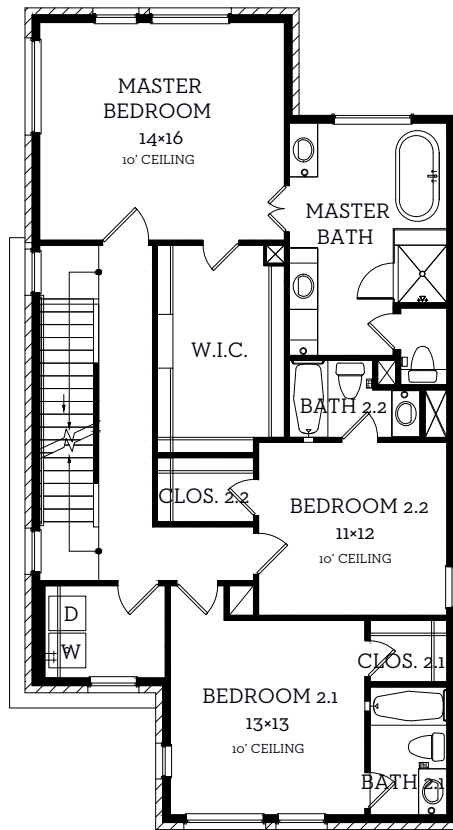

INTOWN

— HOMES —

2704 Estonia Path

2,871 sq.ft.

4 bedrooms / 4.5 baths

INTOWN-HOMES.COM

INTOWN

— HOMES —

2704 Estonia Path

2,871 sq.ft.

4 bedrooms / 4.5 baths

All prices, features and plans are subject to change without notice. Square footage is approximate. No representation or warranties either expressed or implied. Are made as to the accuracy of the information herein or with respect to the suitability, usability, merchantability or conditions of any property herein described. All rights Reserved. InTownHomes 2024