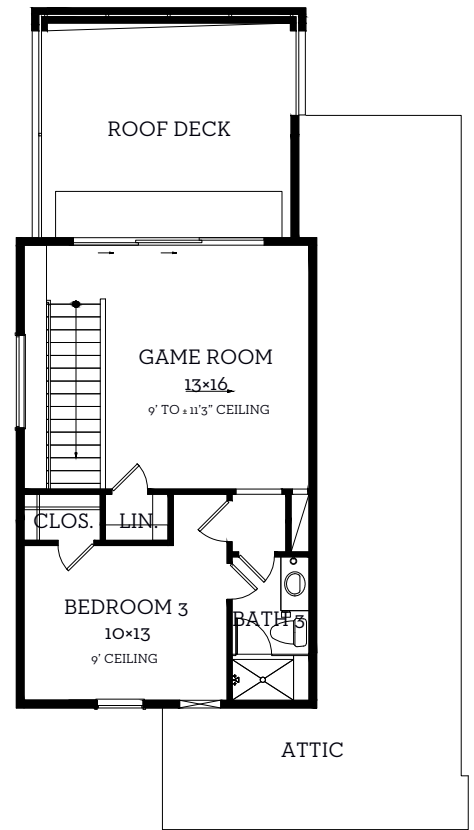

INTOWN

— HOMES —

2704 Estonia Path

2,871 sq.ft.

4 bedrooms / 4.5 baths

INTOWN-HOMES.COM

INTOWN

— HOMES —

2704 Estonia Path

2,871 sq.ft.

4 bedrooms / 4.5 baths

All prices, features and plans are subject to change without notice. Square footage is approximate. No representation or warranties either expressed or implied. Are made as to the accuracy of the information herein or with respect to the suitability, usability, merchantability or conditions of any property herein described. All rights Reserved. InTownHomes 2024