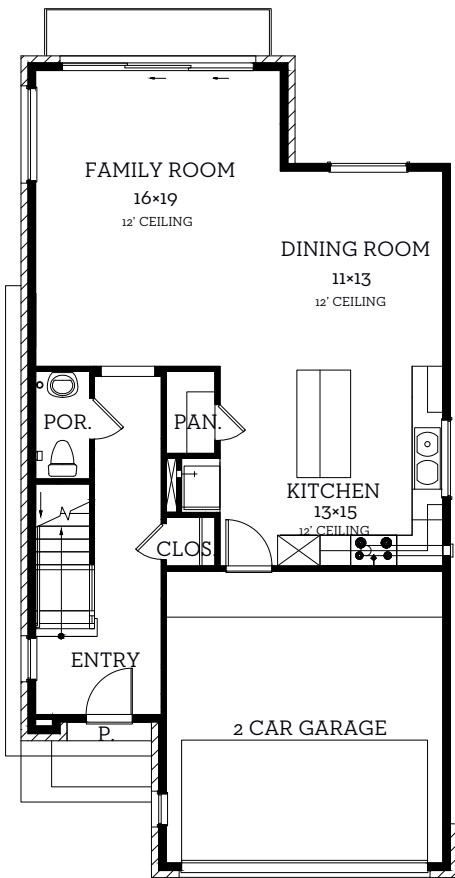

INTOWN

— HOMES —

2704 Estonia Path

2,871 sq.ft.

4 bedrooms / 4.5 baths

INTOWN-HOMES.COM

INTOWN

— HOMES —

2704 Estonia Path

2,871 sq.ft.

4 bedrooms / 4.5 baths

All prices, features and plans are subject to change without notice. Square footage is approximate. No representation or warranties either expressed or implied. Are made as to the accuracy of the information herein or with respect to the suitability, usability, merchantability or conditions of any property herein described. All rights Reserved. InTownHomes 2024