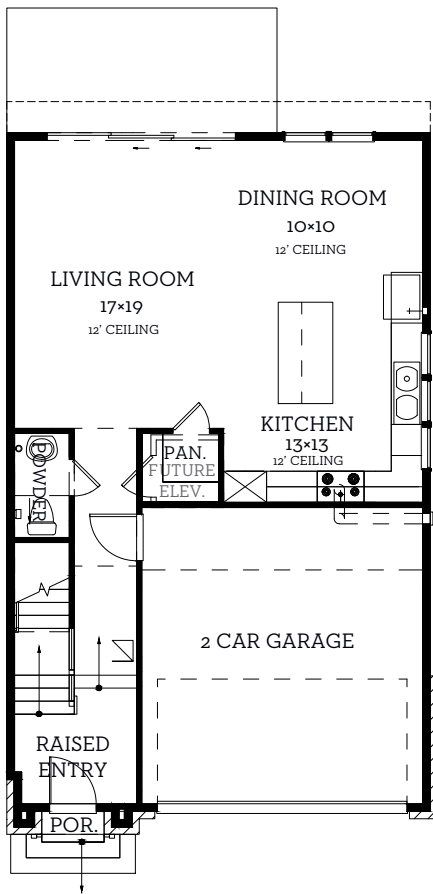

INTOWN

— HOMES —

5915 Cottage Grove Lake Dr

2,771 sq.ft.

4 bedrooms / 3.5 baths

INTOWN

— HOMES —

5915 Cottage Grove Lake Dr

2,771 sq.ft.

4 bedrooms / 3.5 baths

First Floor
818 sq.ft.

Second Floor
1262 sq.ft.

Third Floor
691 sq.ft.