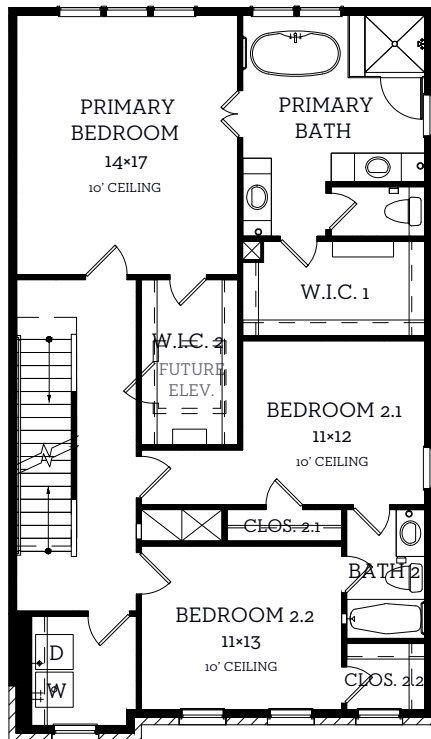

INTOWN

— HOMES —

5915 Cottage Grove Lake Dr

2,771 sq.ft.

4 bedrooms / 3.5 baths

INTOWN

— HOMES —

5915 Cottage Grove Lake Dr

2,771 sq.ft.

4 bedrooms / 3.5 baths

First Floor
818 sq.ft.

Second Floor
1262 sq.ft.

Third Floor
691 sq.ft.