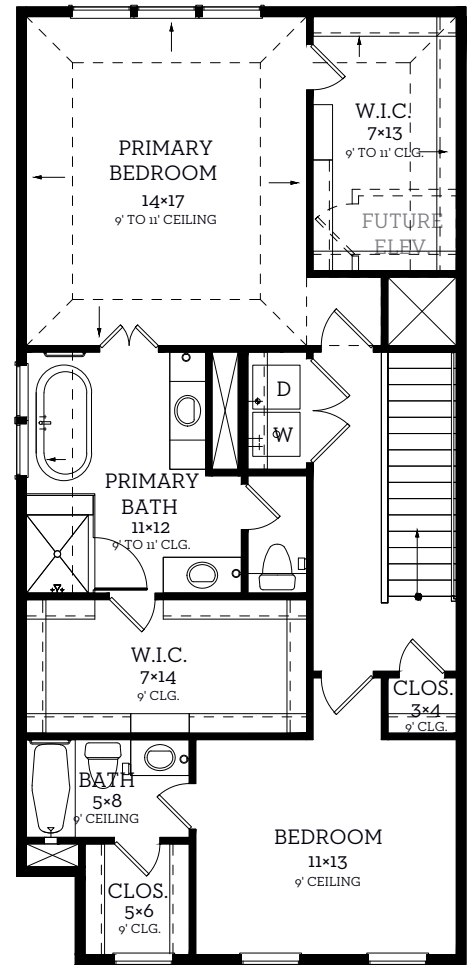

INTOWN

— HOMES —

1004 Lamelia Lane

2,552 sq.ft.

3 bedrooms / 3.5 baths

INTOWN-HOMES.COM

INTOWN

HOMES

1004 Lamelia Lane

2,552 sq.ft.

3 bedrooms / 3.5 baths

First Floor
464 sq.ft.

Second Floor
1024 sq.ft.

Third Floor
1064 sq.ft.