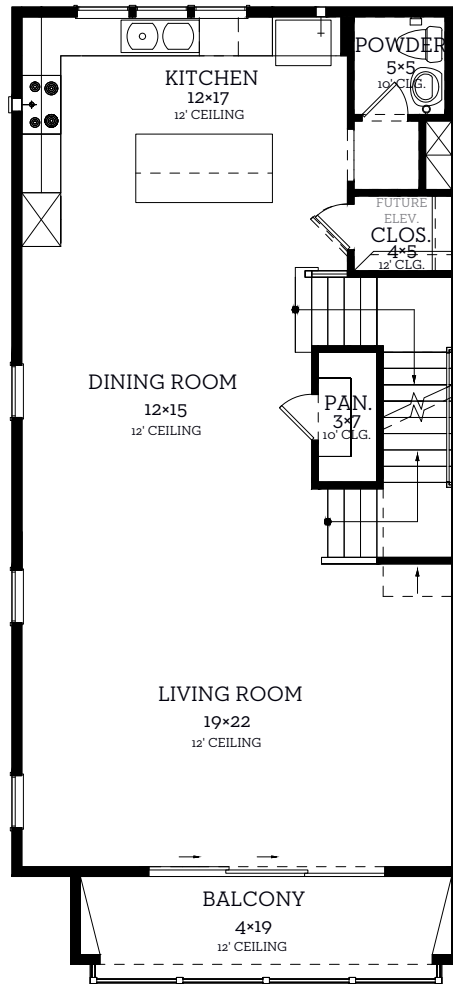

INTOWN

— HOMES —

1004 Lamelia Lane

2,552 sq.ft.

3 bedrooms / 3.5 baths

INTOWN-HOMES.COM

INTOWN

HOMES

1004 Lamelia Lane

2,552 sq.ft.

3 bedrooms / 3.5 baths

First Floor
464 sq.ft.

Second Floor
1024 sq.ft.

Third Floor
1064 sq.ft.