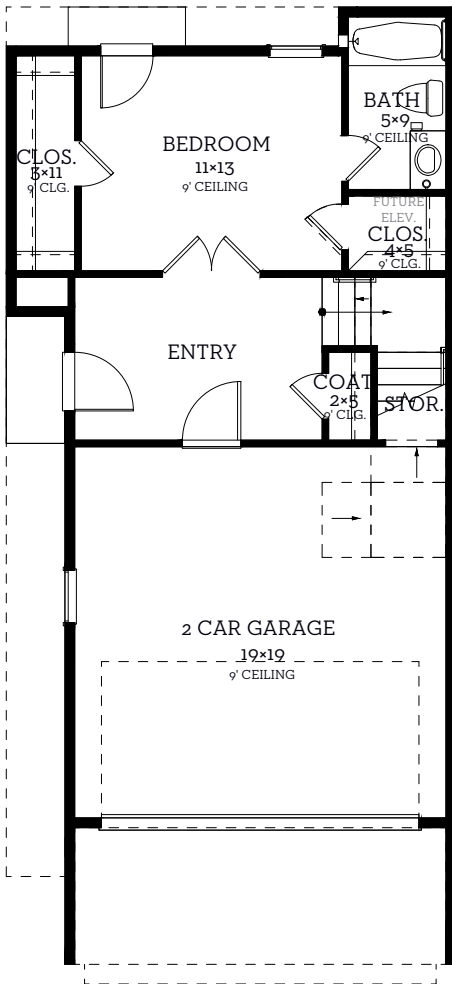

INTOWN

— HOMES —

1004 Lamelia Lane

2,552 sq.ft.

3 bedrooms / 3.5 baths

INTOWN-HOMES.COM

INTOWN

HOMES

1004 Lamelia Lane

2,552 sq.ft.

3 bedrooms / 3.5 baths

First Floor
464 sq.ft.

Second Floor
1024 sq.ft.

Third Floor
1064 sq.ft.