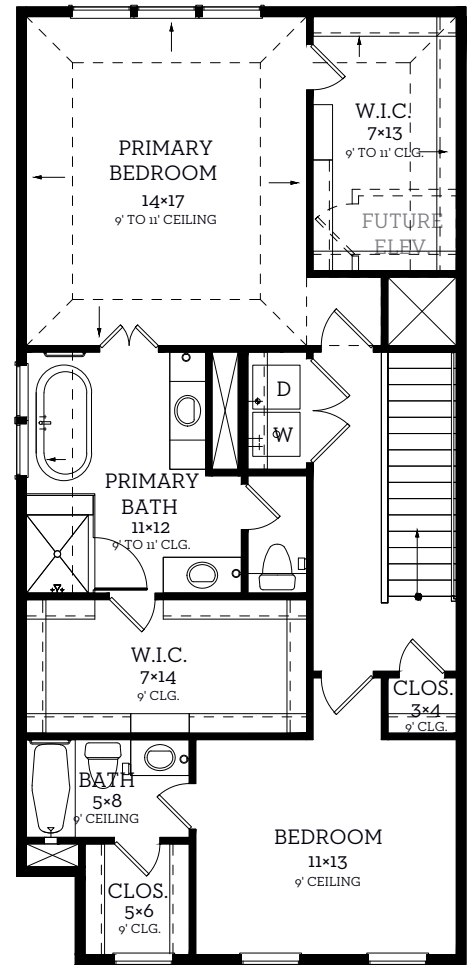

# INTOWN

— HOMES —

1004 Lamelia Lane

2,552 sq.ft.

3 bedrooms / 3.5 baths

[INTOWN-HOMES.COM](https://www.intown-homes.com)

# INTOWN

HOMES

1004 Lamelia Lane

2,552 sq.ft.

3 bedrooms / 3.5 baths

**First Floor**  
464 sq.ft.

**Second Floor**  
1024 sq.ft.

**Third Floor**  
1064 sq.ft.