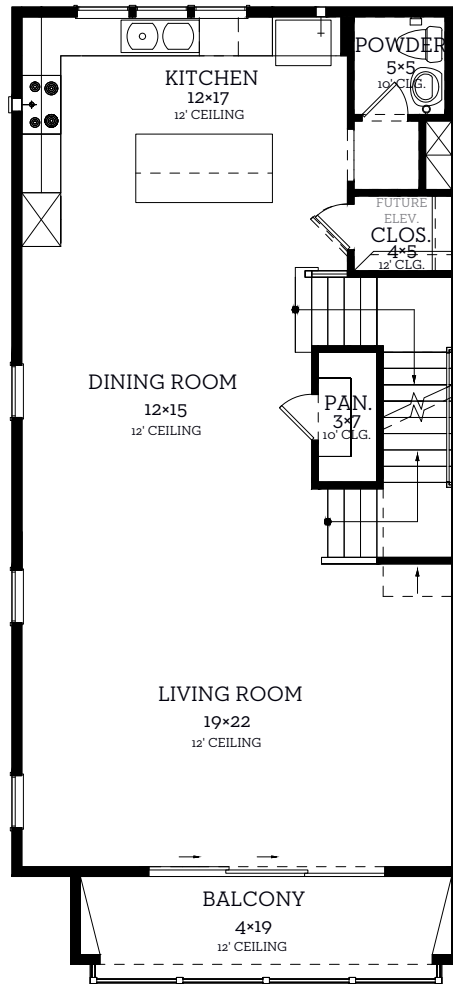

# INTOWN

— HOMES —

1004 Lamelia Lane

2,552 sq.ft.

3 bedrooms / 3.5 baths

[INTOWN-HOMES.COM](https://www.intown-homes.com)

# INTOWN

HOMES

1004 Lamelia Lane

2,552 sq.ft.

3 bedrooms / 3.5 baths

**First Floor**  
464 sq.ft.

**Second Floor**  
1024 sq.ft.

**Third Floor**  
1064 sq.ft.