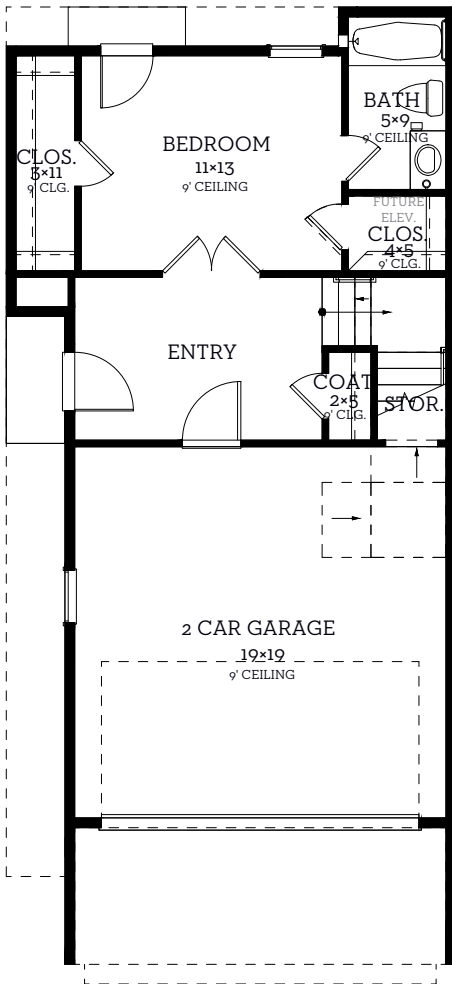

# INTOWN

— HOMES —

1004 Lamelia Lane

2,552 sq.ft.

3 bedrooms / 3.5 baths

[INTOWN-HOMES.COM](https://www.intown-homes.com)

# INTOWN

HOMES

1004 Lamelia Lane

2,552 sq.ft.

3 bedrooms / 3.5 baths

**First Floor**  
464 sq.ft.

**Second Floor**  
1024 sq.ft.

**Third Floor**  
1064 sq.ft.