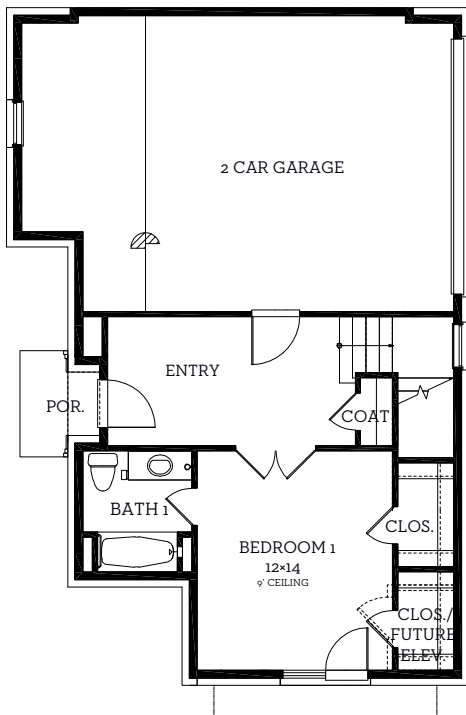

INTOWN

— HOMES —

5929 Cottage Grove Lake Dr.

2,519 sq.ft.

3 bedrooms / 3.5 baths

All prices, features and plans are subject to change without notice. Square footage is approximate. No representation or warranties either expressed or implied. Are made as to the accuracy of the information herein or with respect to the suitability, usability, merchantability or conditions of any property herein described. All rights Reserved. Lou Ellen Homes 2023

INTOWN

— HOMES —

5929 Cottage Grove Lake Dr.

2,519 sq.ft.

3 bedrooms / 3.5 baths

First Floor
531 sq.ft.

Second Floor
964 sq.ft.

Third Floor
1024 sq.ft.