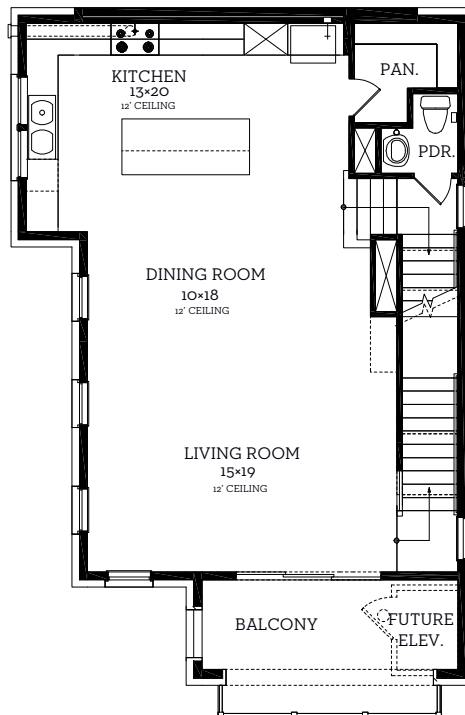

INTOWN

— HOMES —

5929 Cottage Grove Lake Dr.

2,519 sq.ft.

3 bedrooms / 3.5 baths

All prices, features and plans are subject to change without notice. Square footage is approximate. No representation or warranties either expressed or implied. Are made as to the accuracy of the information herein or with respect to the suitability, usability, merchantability or conditions of any property herein described. All rights Reserved. Lou Ellen Homes 2023

INTOWN

— HOMES —

5929 Cottage Grove Lake Dr.

2,519 sq.ft.

3 bedrooms / 3.5 baths

First Floor
531 sq.ft.

Second Floor
964 sq.ft.

Third Floor
1024 sq.ft.