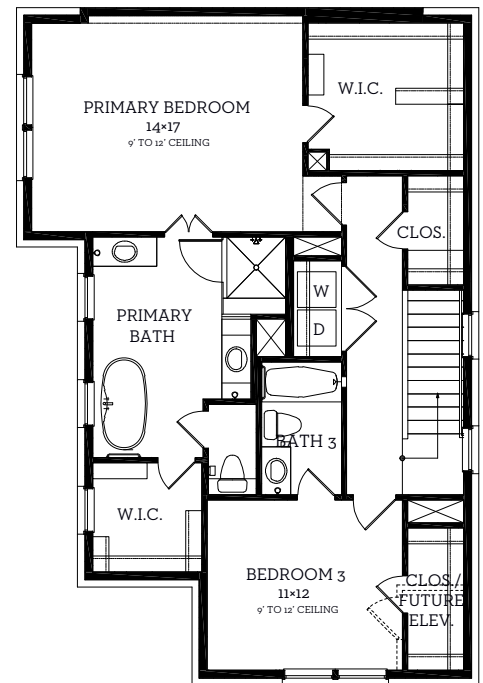

INTOWN

— HOMES —

5929 Cottage Grove Lake Dr.

2,519 sq.ft.

3 bedrooms / 3.5 baths

All prices, features and plans are subject to change without notice. Square footage is approximate. No representation or warranties either expressed or implied. Are made as to the accuracy of the information herein or with respect to the suitability, usability, merchantability or conditions of any property herein described. All rights Reserved. Lou Ellen Homes 2023

INTOWN

— HOMES —

5929 Cottage Grove Lake Dr.

2,519 sq.ft.

3 bedrooms / 3.5 baths

First Floor
531 sq.ft.

Second Floor
964 sq.ft.

Third Floor
1024 sq.ft.