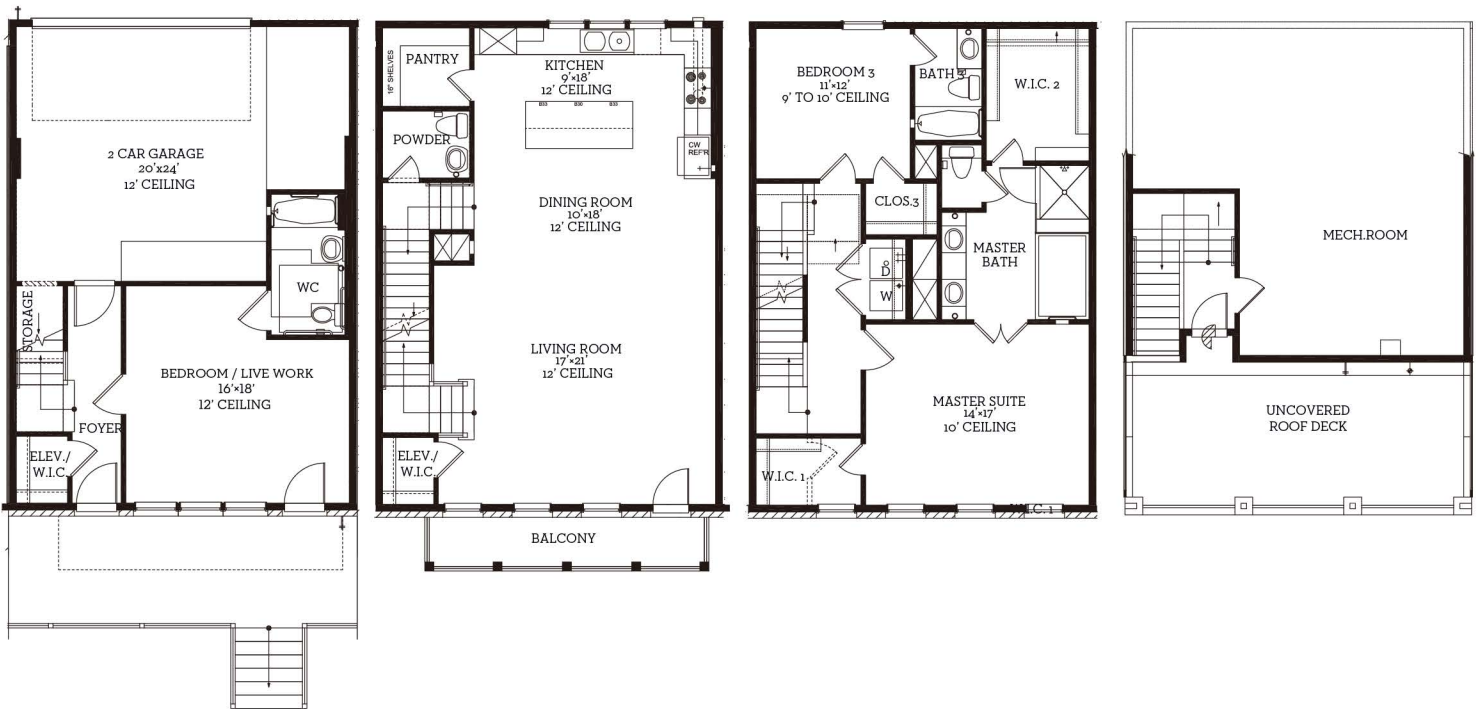

# INTOWN

— HOMES —

1308 E Crosby Road

2,450 sq.ft.

3 bedrooms

3.5 baths/Live work

[INTOWNHOMES.COM](https://intownhomes.com)

# INTOWN

— HOMES —

1308 E Crosby Road

2,450 sq.ft.

3 bedrooms

3.5 baths/Live work

**First Floor**  
501 sq.ft.

**Second Floor**  
962 sq.ft.

**Third Floor**  
962 sq.ft.

**Roof Terrace**  
25 sq.ft.

All prices, features and plans are subject to change without notice. Square footage is approximate. No representation or warranties either expressed or implied Are made as to the accuracy of the information herein or with respect to the suitability, usability, merchantability or conditions of any property herein described. All rights Reserved. InTownHomes 2025