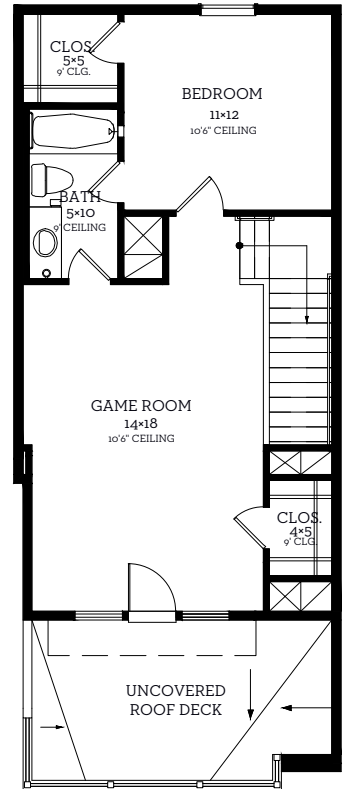

INTOWN

— HOMES —

3D N. Saint. Charles Street

2,335 sq.ft.

4 bedrooms / 4.5 baths

INTOWN-HOMES.COM

INTOWN

— HOMES —

3D N. Saint. Charles Street

2,335 sq.ft.

4 bedrooms / 4.5 baths

First Floor
301 sq.ft.

Second Floor
648 sq.ft.

Third Floor
802 sq.ft.

Fourth Floor
584 sq.ft.

All prices, features and plans are subject to change without notice. Square footage is approximate. No representation or warranties either expressed or implied. Are made as to the accuracy of the information herein or with respect to the suitability, usability, merchantability or conditions of any property herein described. All rights Reserved. InTownHomes 2026