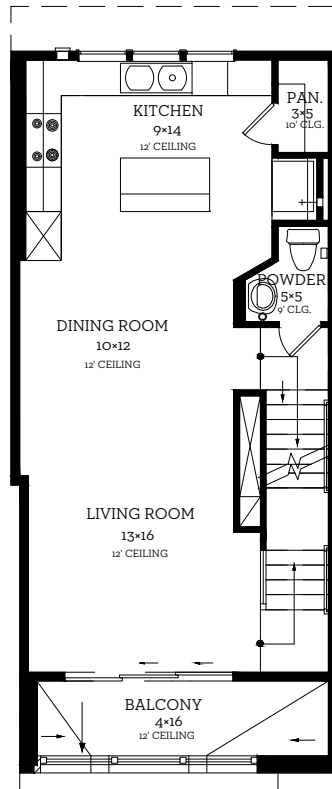

INTOWN

— HOMES —

3D N. Saint. Charles Street

2,335 sq.ft.

4 bedrooms / 4.5 baths

INTOWN-HOMES.COM

INTOWN

— HOMES —

3D N. Saint. Charles Street

2,335 sq.ft.

4 bedrooms / 4.5 baths

First Floor
301 sq.ft.

Second Floor
648 sq.ft.

Third Floor
802 sq.ft.

Fourth Floor
584 sq.ft.

All prices, features and plans are subject to change without notice. Square footage is approximate. No representation or warranties either expressed or implied. Are made as to the accuracy of the information herein or with respect to the suitability, usability, merchantability or conditions of any property herein described. All rights Reserved. InTownHomes 2026