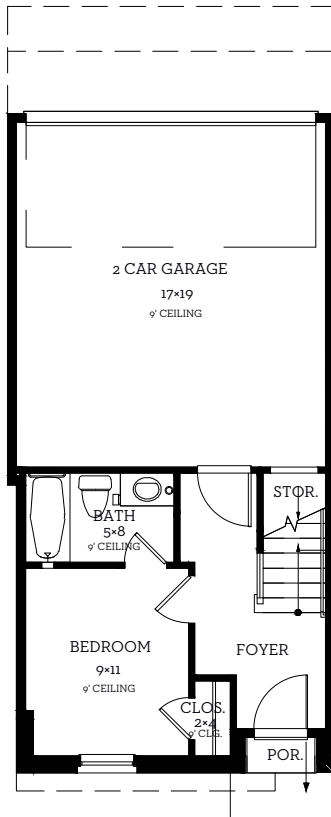

INTOWN

— HOMES —

3D N. Saint. Charles Street

2,335 sq.ft.

4 bedrooms / 4.5 baths

INTOWN-HOMES.COM

INTOWN

— HOMES —

3D N. Saint. Charles Street

2,335 sq.ft.

4 bedrooms / 4.5 baths

First Floor
301 sq.ft.

Second Floor
648 sq.ft.

Third Floor
802 sq.ft.

Fourth Floor
584 sq.ft.

All prices, features and plans are subject to change without notice. Square footage is approximate. No representation or warranties either expressed or implied. Are made as to the accuracy of the information herein or with respect to the suitability, usability, merchantability or conditions of any property herein described. All rights Reserved. InTownHomes 2026