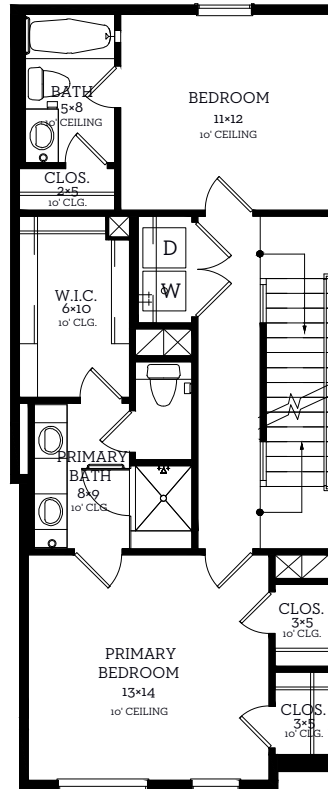

INTOWN

— HOMES —

3D N. Saint. Charles Street

2,335 sq.ft.

4 bedrooms / 4.5 baths

INTOWN-HOMES.COM

INTOWN

— HOMES —

3D N. Saint. Charles Street

2,335 sq.ft.

4 bedrooms / 4.5 baths

First Floor
301 sq.ft.

Second Floor
648 sq.ft.

Third Floor
802 sq.ft.

Fourth Floor
584 sq.ft.

All prices, features and plans are subject to change without notice. Square footage is approximate. No representation or warranties either expressed or implied. Are made as to the accuracy of the information herein or with respect to the suitability, usability, merchantability or conditions of any property herein described. All rights Reserved. InTownHomes 2026