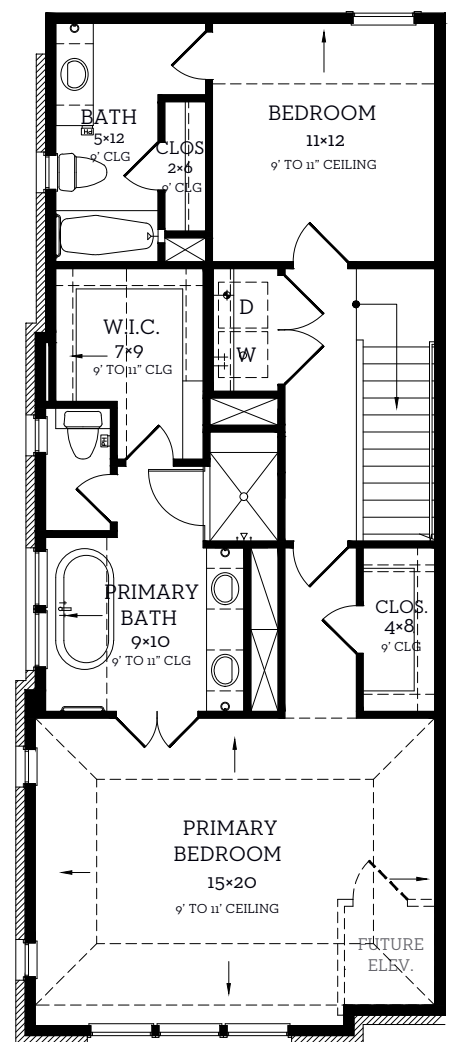

INTOWN

— HOMES —

6142 Cottage Grove Lake Dr.

2,302 sq.ft.

3 bedrooms / 3.5 baths

INTOWN

— HOMES —

6142 Cottage Grove Lake Dr.

2,302 sq.ft.

3 bedrooms / 3.5 baths

First Floor
513 sq.ft.

Second Floor
812 sq.ft.

Third Floor
977 sq.ft.