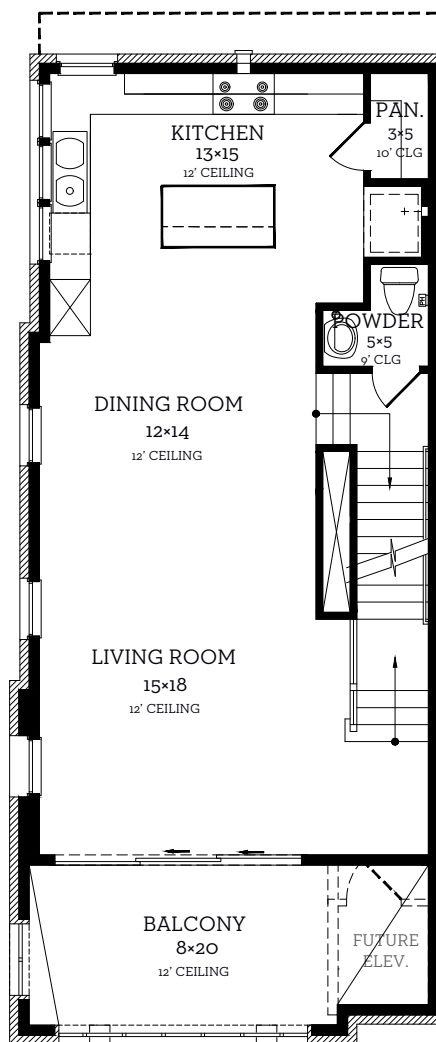

INTOWN

— HOMES —

6142 Cottage Grove Lake Dr.

2,302 sq.ft.

3 bedrooms / 3.5 baths

INTOWN

— HOMES —

6142 Cottage Grove Lake Dr.

2,302 sq.ft.

3 bedrooms / 3.5 baths

First Floor
513 sq.ft.

Second Floor
812 sq.ft.

Third Floor
977 sq.ft.