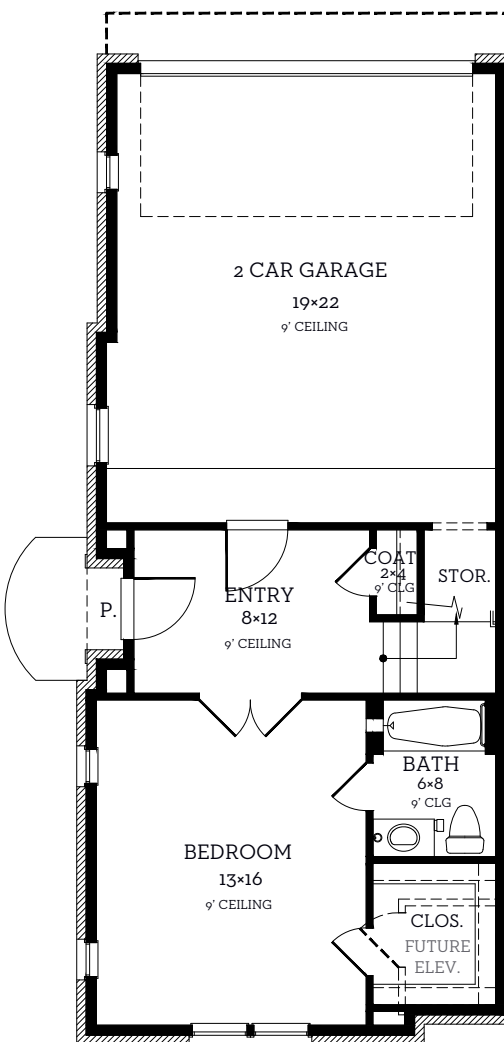

INTOWN

— HOMES —

6142 Cottage Grove Lake Dr.

2,302 sq.ft.

3 bedrooms / 3.5 baths

INTOWN

— HOMES —

6142 Cottage Grove Lake Dr.

2,302 sq.ft.

3 bedrooms / 3.5 baths

First Floor
513 sq.ft.

Second Floor
812 sq.ft.

Third Floor
977 sq.ft.