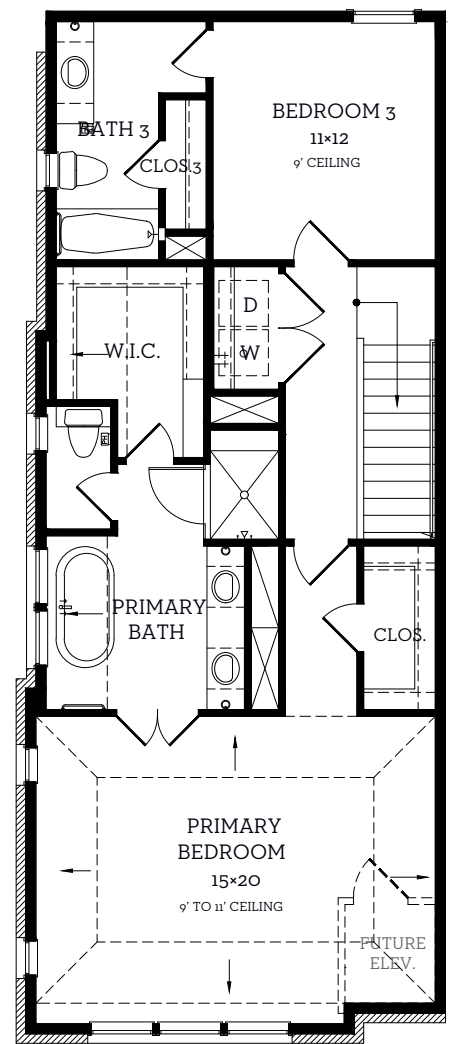

INTOWN

— HOMES —

6142 Cottage Grove Lake Dr.

2,302 sq.ft.

3 bedrooms / 3.5 baths

INTOWN-HOMES.COM

INTOWN

— HOMES —

6142 Cottage Grove Lake Dr.

2,302 sq.ft.

3 bedrooms / 3.5 baths

First Floor
513 sq.ft.

Second Floor
812 sq.ft.

Third Floor
977 sq.ft.