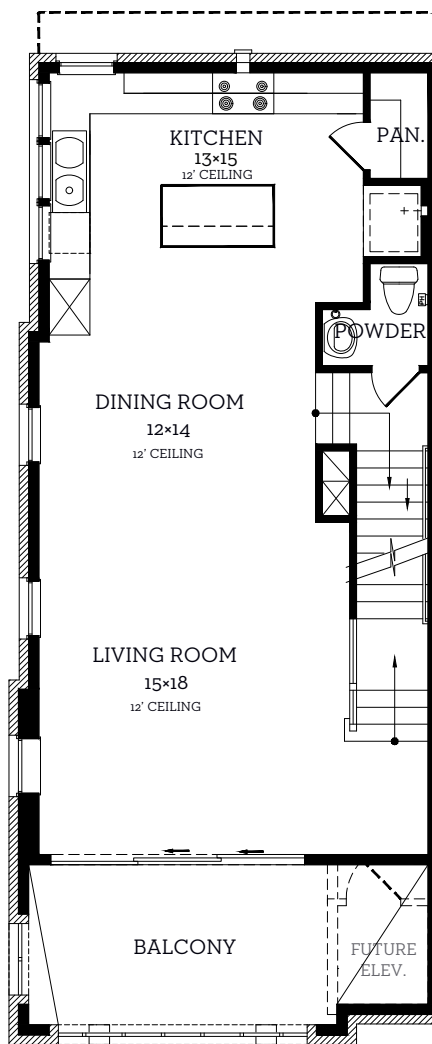

INTOWN

— HOMES —

6142 Cottage Grove Lake Dr.

2,302 sq.ft.

3 bedrooms / 3.5 baths

INTOWN-HOMES.COM

INTOWN

— HOMES —

6142 Cottage Grove Lake Dr.

2,302 sq.ft.

3 bedrooms / 3.5 baths

First Floor
513 sq.ft.

Second Floor
812 sq.ft.

Third Floor
977 sq.ft.