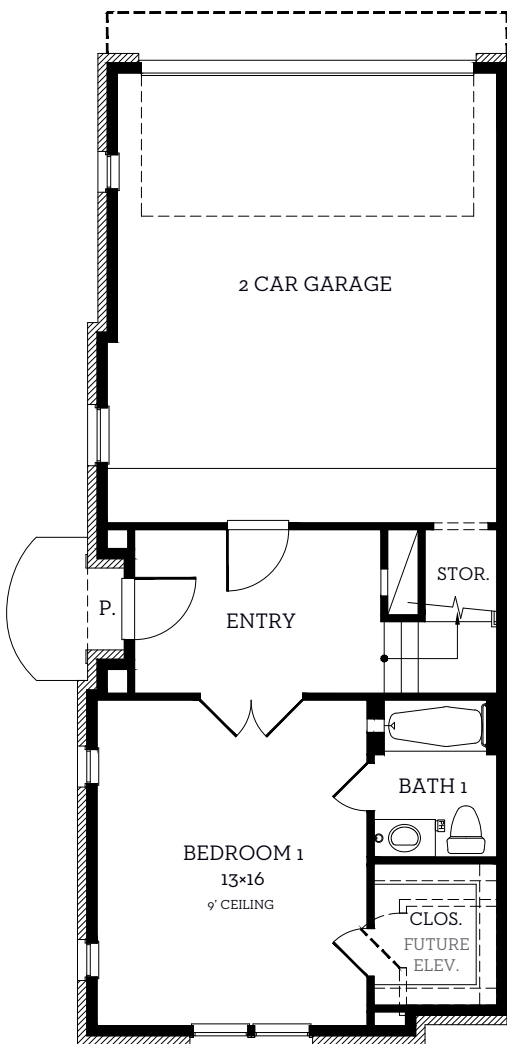

INTOWN

— HOMES —

6142 Cottage Grove Lake Dr.

2,302 sq.ft.

3 bedrooms / 3.5 baths

INTOWN-HOMES.COM

INTOWN

— HOMES —

6142 Cottage Grove Lake Dr.

2,302 sq.ft.

3 bedrooms / 3.5 baths

First Floor
513 sq.ft.

Second Floor
812 sq.ft.

Third Floor
977 sq.ft.