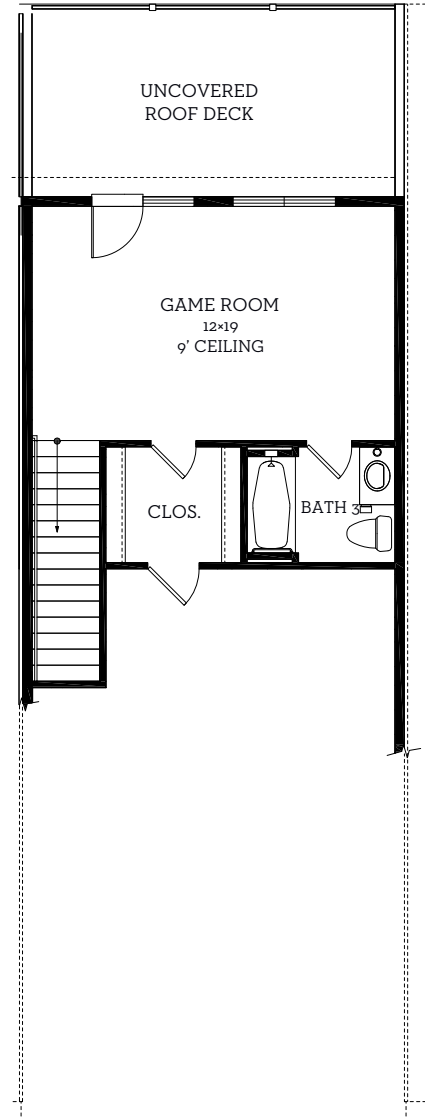

INTOWN

— HOMES —

1420 N Avenue

2,259 sq.ft.

2 bedrooms / 3.5 baths

INTOWN-HOMES.COM

INTOWN

— HOMES —

1420 N Avenue

2,259 sq.ft.

2 bedrooms / 3.5 baths

First Floor
739 sq.ft

Second Floor
1160 sq.ft

Third Floor
360 sq.ft

All prices, features and plans are subject to change without notice. Square footage is approximate. No representation or warranties either expressed or implied. Are made as to the accuracy of the information herein or with respect to the suitability, usability, merchantability or conditions of any property herein described. All rights Reserved. InTownHomes 2023