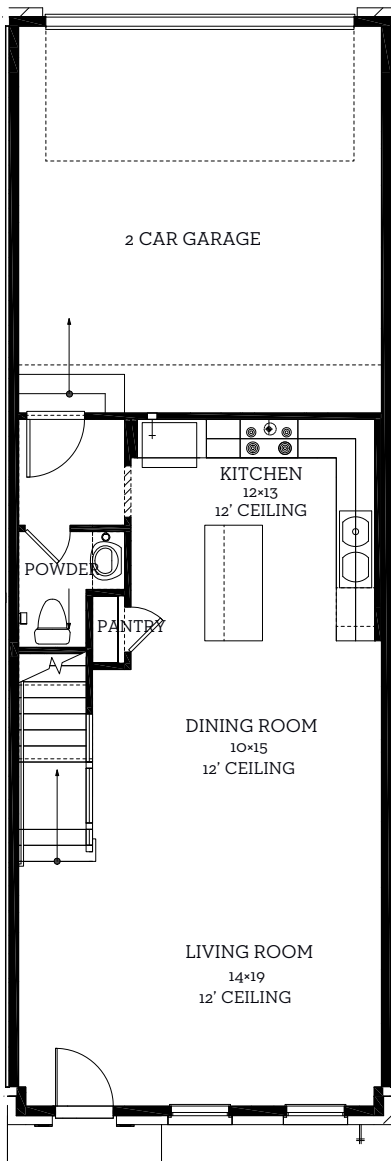

INTOWN

— HOMES —

1420 N Avenue

2,259 sq.ft.

2 bedrooms / 3.5 baths

INTOWN-HOMES.COM

INTOWN

— HOMES —

1420 N Avenue

2,259 sq.ft.

2 bedrooms / 3.5 baths

First Floor
739 sq.ft

Second Floor
1160 sq.ft

Third Floor
360 sq.ft

All prices, features and plans are subject to change without notice. Square footage is approximate. No representation or warranties either expressed or implied. Are made as to the accuracy of the information herein or with respect to the suitability, usability, merchantability or conditions of any property herein described. All rights Reserved. InTownHomes 2023