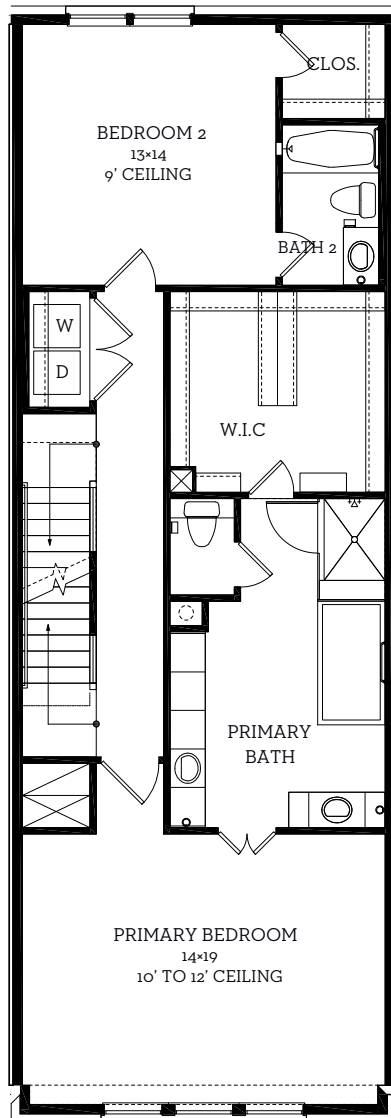

INTOWN

— HOMES —

1420 N Avenue

2,259 sq.ft.

2 bedrooms / 3.5 baths

INTOWN-HOMES.COM

INTOWN

— HOMES —

1420 N Avenue

2,259 sq.ft.

2 bedrooms / 3.5 baths

First Floor
739 sq.ft

Second Floor
1160 sq.ft

Third Floor
360 sq.ft

All prices, features and plans are subject to change without notice. Square footage is approximate. No representation or warranties either expressed or implied. Are made as to the accuracy of the information herein or with respect to the suitability, usability, merchantability or conditions of any property herein described. All rights Reserved. InTownHomes 2023