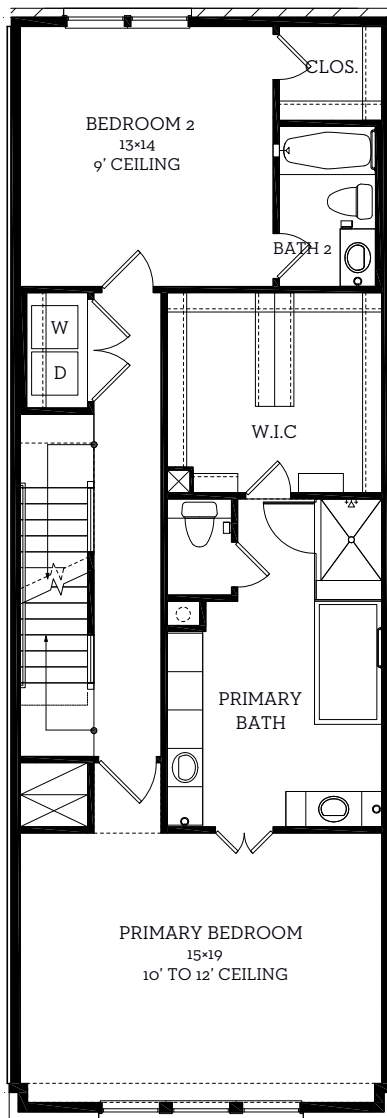

INTOWN

— HOMES —

1412 N Avenue

2,259 sq.ft.

2 bedrooms / 3.5 baths

INTOWN-HOMES.COM

INTOWN

— HOMES —

1412 N Avenue

2,259 sq.ft.

2 bedrooms / 3.5 baths

First Floor
739 sq.ft

Second Floor
1160 sq.ft

Third Floor
360 sq.ft

All prices, features and plans are subject to change without notice. Square footage is approximate. No representation or warranties either expressed or implied. Are made as to the accuracy of the information herein or with respect to the suitability, usability, merchantability or conditions of any property herein described. All rights Reserved. InTownHomes 2023