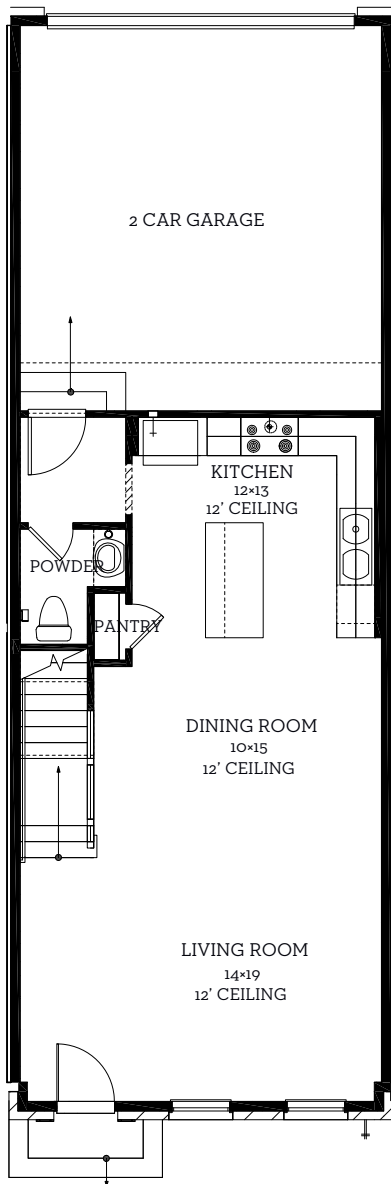

INTOWN

— HOMES —

1412 N Avenue

2,259 sq.ft.

2 bedrooms / 3.5 baths

INTOWN-HOMES.COM

INTOWN

— HOMES —

1412 N Avenue

2,259 sq.ft.

2 bedrooms / 3.5 baths

First Floor
739 sq.ft

Second Floor
1160 sq.ft

Third Floor
360 sq.ft

All prices, features and plans are subject to change without notice. Square footage is approximate. No representation or warranties either expressed or implied. Are made as to the accuracy of the information herein or with respect to the suitability, usability, merchantability or conditions of any property herein described. All rights Reserved. InTownHomes 2023