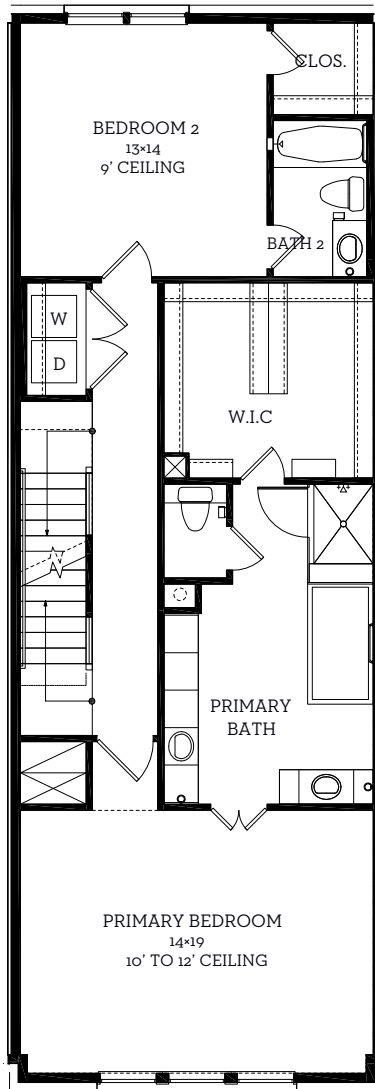

# INTOWN

— HOMES —

1404 N Avenue

2,259 sq.ft.

2 bedrooms / 3.5 baths

[INTOWN-HOMES.COM](http://INTOWN-HOMES.COM)

# INTOWN

— HOMES —

1404 N Avenue

2,259 sq.ft.

2 bedrooms / 3.5 baths

**First Floor**  
739 sq.ft

**Second Floor**  
1160 sq.ft

**Third Floor**  
360 sq.ft

All prices, features and plans are subject to change without notice. Square footage is approximate. No representation or warranties either expressed or implied. Are made as to the accuracy of the information herein or with respect to the suitability, usability, merchantability or conditions of any property herein described. All rights Reserved. InTownHomes 2023