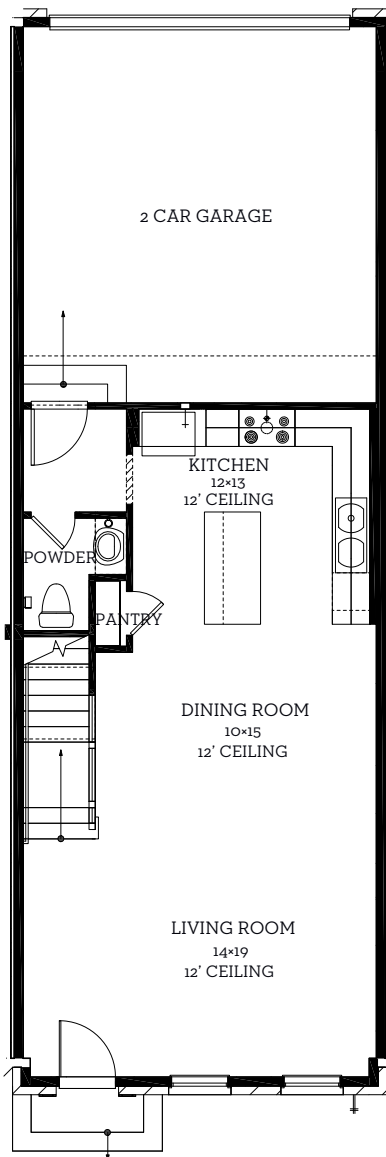

# INTOWN

— HOMES —

1404 N Avenue

2,259 sq.ft.

2 bedrooms / 3.5 baths

[INTOWN-HOMES.COM](http://INTOWN-HOMES.COM)

# INTOWN

— HOMES —

1404 N Avenue

2,259 sq.ft.

2 bedrooms / 3.5 baths

**First Floor**  
739 sq.ft

**Second Floor**  
1160 sq.ft

**Third Floor**  
360 sq.ft