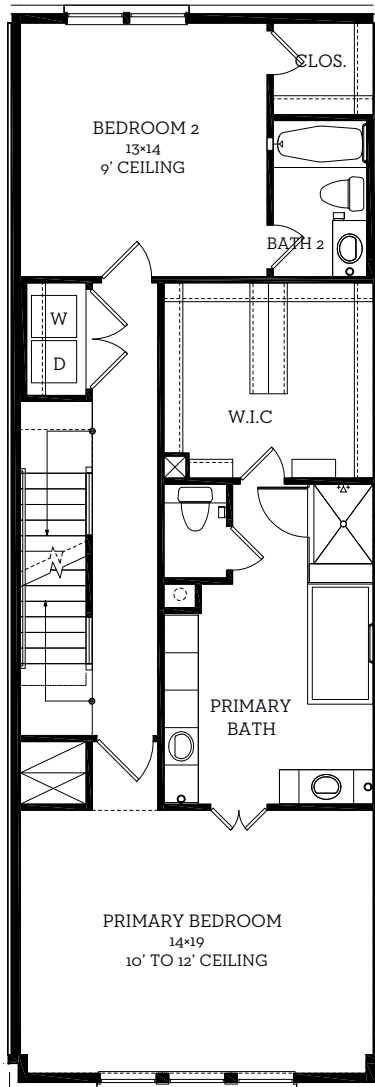

# INTOWN

— HOMES —

1404 N Avenue

2,259 sq.ft.

2 bedrooms / 3.5 baths

[INTOWN-HOMES.COM](http://INTOWN-HOMES.COM)

# INTOWN

— HOMES —

1404 N Avenue

2,259 sq.ft.

2 bedrooms / 3.5 baths

**First Floor**  
739 sq.ft

**Second Floor**  
1160 sq.ft

**Third Floor**  
360 sq.ft

All prices, features and plans are subject to change without notice. Square footage is approximate. No representation or warranties either expressed or implied. Are made as to the accuracy of the information herein or with respect to the suitability, usability, merchantability or conditions of any property herein described. All rights Reserved. InTownHomes 2023