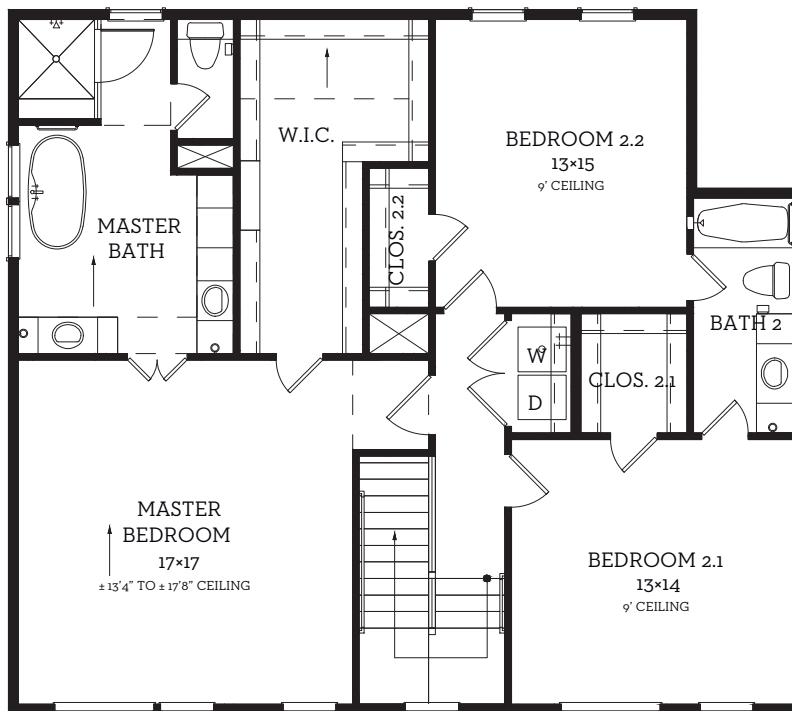

5601 Toscana Ave.

2,253 Sqft 3 Beds 2.5 Baths

All prices, features and plans are subject to change without notice. Square footage is approximate. No representation or warranties either expressed or implied are made as to the accuracy of the information herein or with respect to the suitability, usability, merchantability or conditions of any property herein described. Rev. 08-26-10 All Rights Reserved. ©InTown Homes 2025

5601 Toscana Ave.

2,253 Sqft 3 Beds 2.5 Baths

First Floor
952 sq.ft.

Second Floor
1301 sq.ft.

All prices, features and plans are subject to change without notice. Square footage is approximate. No representation or warranties either expressed or implied are made as to the accuracy of the information herein or with respect to the suitability, usability, merchantability or conditions of any property herein described. Rev. 08-26-10 All Rights Reserved. ©InTown Homes 2025