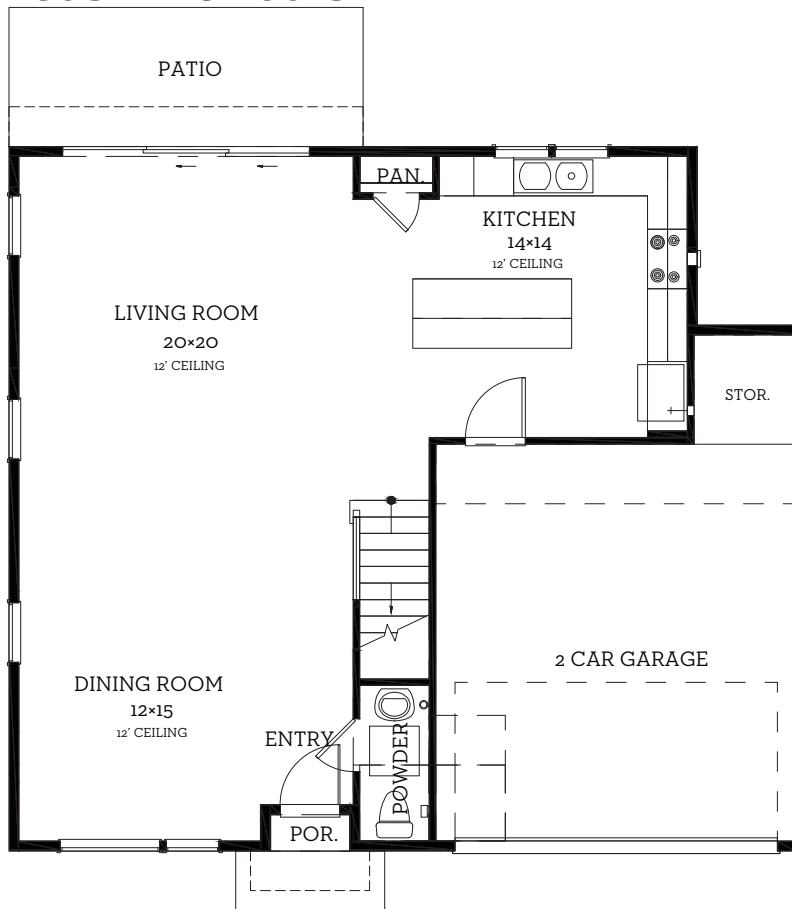

5601 Toscana Ave.

2,253 Sqft 3 Beds 2.5 Baths

All prices, features and plans are subject to change without notice. Square footage is approximate. No representation or warranties either expressed or implied are made as to the accuracy of the information herein or with respect to the suitability, usability, merchantability or conditions of any property herein described. Rev. 08-26-10 All Rights Reserved. ©InTown Homes 2025

5601 Toscana Ave.

2,253 Sqft 3 Beds 2.5 Baths

First Floor
952 sq.ft.

Second Floor
1301 sq.ft.

All prices, features and plans are subject to change without notice. Square footage is approximate. No representation or warranties either expressed or implied are made as to the accuracy of the information herein or with respect to the suitability, usability, merchantability or conditions of any property herein described. Rev. 08-26-10 All Rights Reserved. ©InTown Homes 2025