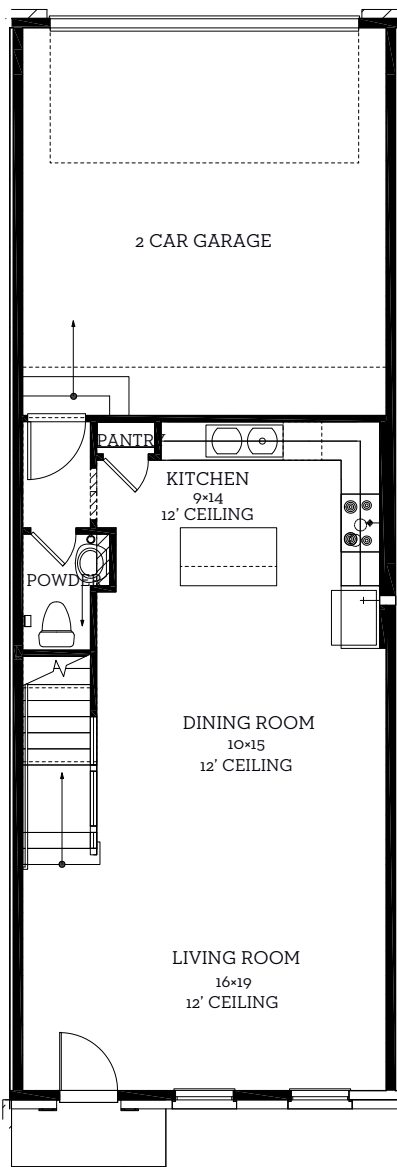

INTOWN

— HOMES —

1416 N Avenue

2,219 sq.ft.

2 bedrooms / 3.5 baths

INTOWN-HOMES.COM

INTOWN

— HOMES —

1416 N Avenue

2,219 sq.ft.

2 bedrooms / 3.5 baths

First Floor
719 sq.ft

Second Floor
1140 sq.ft

Third Floor
360 sq.ft

All prices, features and plans are subject to change without notice. Square footage is approximate. No representation or warranties either expressed or implied. Are made as to the accuracy of the information herein or with respect to the suitability, usability, merchantability or conditions of any property herein described. All rights Reserved. InTownHomes 2023