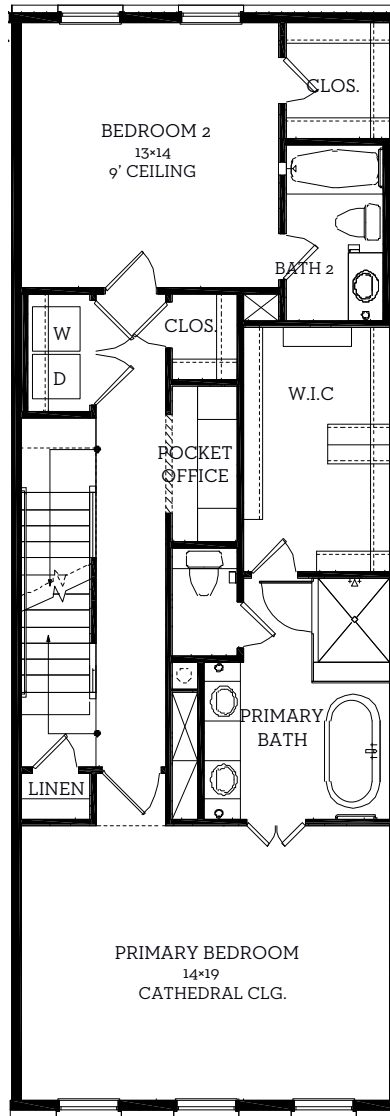

INTOWN

— HOMES —

1416 N Avenue

2,219 sq.ft.

2 bedrooms / 3.5 baths

INTOWN-HOMES.COM

INTOWN

— HOMES —

1416 N Avenue

2,219 sq.ft.

2 bedrooms / 3.5 baths

First Floor
719 sq.ft

Second Floor
1140 sq.ft

Third Floor
360 sq.ft

All prices, features and plans are subject to change without notice. Square footage is approximate. No representation or warranties either expressed or implied. Are made as to the accuracy of the information herein or with respect to the suitability, usability, merchantability or conditions of any property herein described. All rights Reserved. InTownHomes 2023