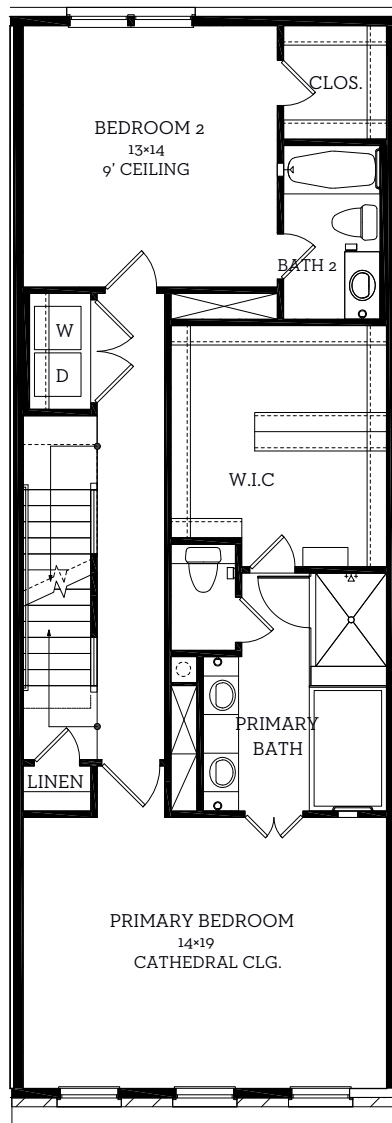

INTOWN

— HOMES —

1416 N Avenue

2,219 sq.ft.

2 bedrooms / 3.5 baths

INTOWN-HOMES.COM

INTOWN

— HOMES —

1416 N Avenue

2,219 sq.ft.

2 bedrooms / 3.5 baths

First Floor
719 sq.ft

Second Floor
1140 sq.ft

Third Floor
360 sq.ft

All prices, features and plans are subject to change without notice. Square footage is approximate. No representation or warranties either expressed or implied. Are made as to the accuracy of the information herein or with respect to the suitability, usability, merchantability or conditions of any property herein described. All rights Reserved. InTownHomes 2023