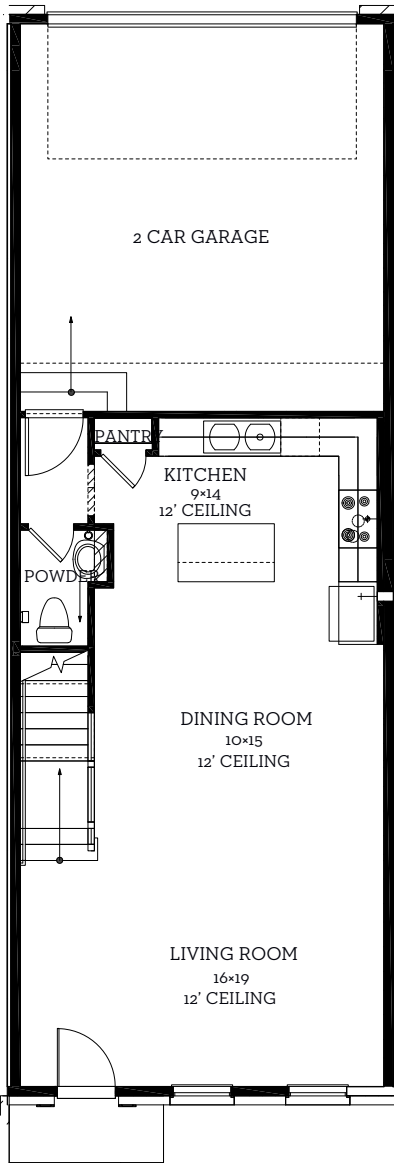

INTOWN

— HOMES —

1416 N Avenue

2,219 sq.ft.

2 bedrooms / 3.5 baths

INTOWN-HOMES.COM

INTOWN

— HOMES —

1416 N Avenue

2,219 sq.ft.

2 bedrooms / 3.5 baths

First Floor
719 sq.ft

Second Floor
1140 sq.ft

Third Floor
360 sq.ft

All prices, features and plans are subject to change without notice. Square footage is approximate. No representation or warranties either expressed or implied. Are made as to the accuracy of the information herein or with respect to the suitability, usability, merchantability or conditions of any property herein described. All rights Reserved. InTownHomes 2023