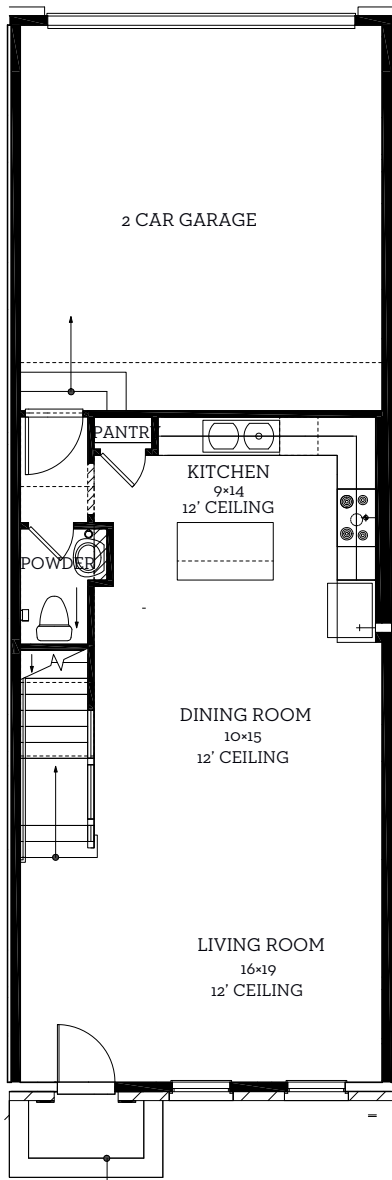

# INTOWN

— HOMES —

1408 N Avenue

2,219 sq.ft.

2 bedrooms / 3.5 baths

[INTOWN-HOMES.COM](http://INTOWN-HOMES.COM)

# INTOWN

— HOMES —

1408 N Avenue

2,219 sq.ft.

2 bedrooms / 3.5 baths

**First Floor**  
716 sq.ft

**Second Floor**  
1140 sq.ft

**Third Floor**  
360 sq.ft