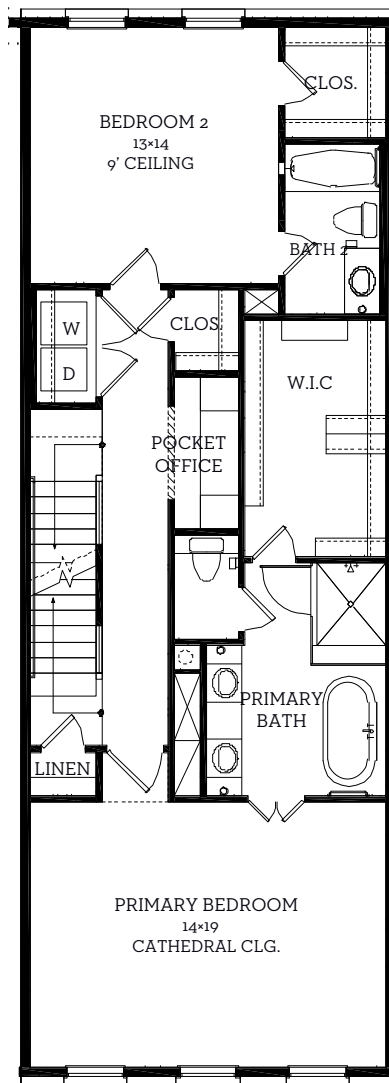

# INTOWN

— HOMES —

1408 N Avenue

2,219 sq.ft.

2 bedrooms / 3.5 baths

[INTOWN-HOMES.COM](http://INTOWN-HOMES.COM)

# INTOWN

— HOMES —

1408 N Avenue

2,219 sq.ft.

2 bedrooms / 3.5 baths

**First Floor**  
716 sq.ft

**Second Floor**  
1140 sq.ft

**Third Floor**  
360 sq.ft

All prices, features and plans are subject to change without notice. Square footage is approximate. No representation or warranties either expressed or implied. Are made as to the accuracy of the information herein or with respect to the suitability, usability, merchantability or conditions of any property herein described. All rights Reserved. InTownHomes 2023