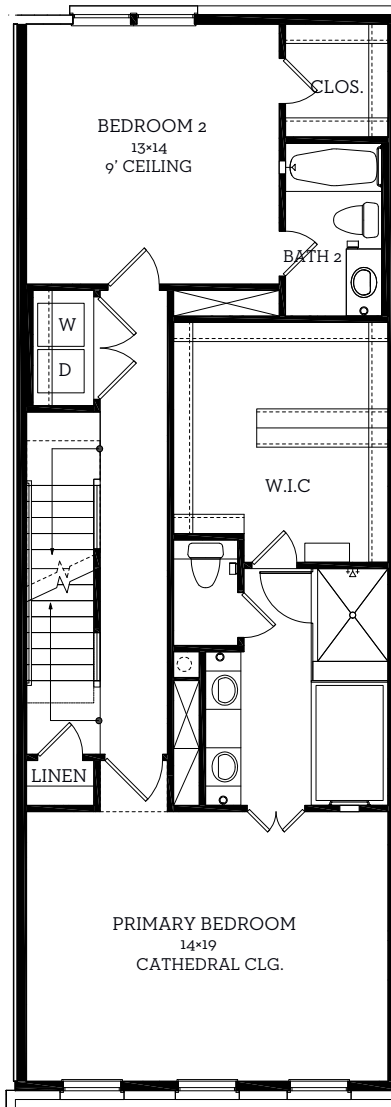

INTOWN

— HOMES —

1408 N Avenue

2,219 sq.ft.

2 bedrooms / 3.5 baths

INTOWN-HOMES.COM

INTOWN

— HOMES —

1408 N Avenue

2,219 sq.ft.

2 bedrooms / 3.5 baths

First Floor
716 sq.ft

Second Floor
1140 sq.ft

Third Floor
360 sq.ft

All prices, features and plans are subject to change without notice. Square footage is approximate. No representation or warranties either expressed or implied. Are made as to the accuracy of the information herein or with respect to the suitability, usability, merchantability or conditions of any property herein described. All rights Reserved. InTownHomes 2023