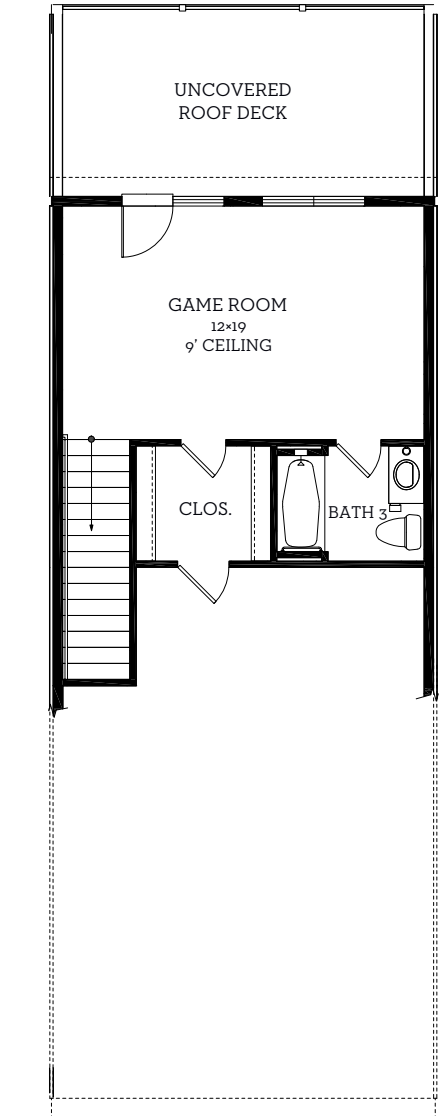

INTOWN

— HOMES —

1408 N Avenue

2,219 sq.ft.

2 bedrooms / 3.5 baths

INTOWN-HOMES.COM

INTOWN

— HOMES —

1408 N Avenue

2,219 sq.ft.

2 bedrooms / 3.5 baths

First Floor
716 sq.ft

Second Floor
1140 sq.ft

Third Floor
360 sq.ft

All prices, features and plans are subject to change without notice. Square footage is approximate. No representation or warranties either expressed or implied. Are made as to the accuracy of the information herein or with respect to the suitability, usability, merchantability or conditions of any property herein described. All rights Reserved. InTownHomes 2023