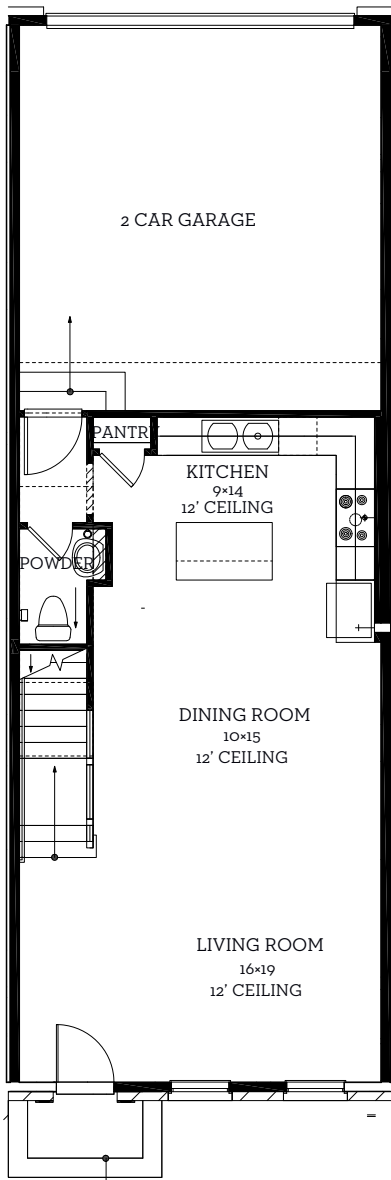

INTOWN

— HOMES —

1408 N Avenue

2,219 sq.ft.

2 bedrooms / 3.5 baths

INTOWN-HOMES.COM

INTOWN

— HOMES —

1408 N Avenue

2,219 sq.ft.

2 bedrooms / 3.5 baths

First Floor
716 sq.ft

Second Floor
1140 sq.ft

Third Floor
360 sq.ft

All prices, features and plans are subject to change without notice. Square footage is approximate. No representation or warranties either expressed or implied. Are made as to the accuracy of the information herein or with respect to the suitability, usability, merchantability or conditions of any property herein described. All rights Reserved. InTownHomes 2023