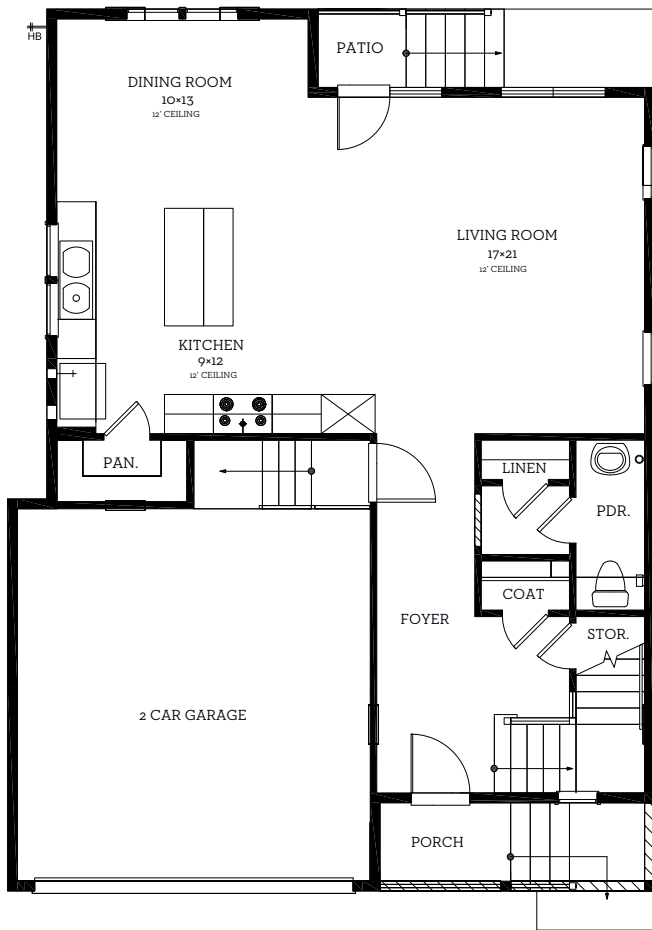

INTOWN

— HOMES —

11065 Chatterton Drive

2,205 sq.ft.

4 bedrooms / 3.5 baths

All prices, features and plans are subject to change without notice. Square footage is approximate. No representation or warranties either expressed or implied. Are made as to the accuracy of the information herein or with respect to the suitability, usability, merchantability or conditions of any property herein described. All rights Reserved. InTownHomes 2015

INTOWN

— HOMES —

11065 Chatterton Drive

2,205 sq.ft.

4 bedrooms / 3.5 baths

First Floor
908 sq.ft.

Second Floor
1297 sq.ft.