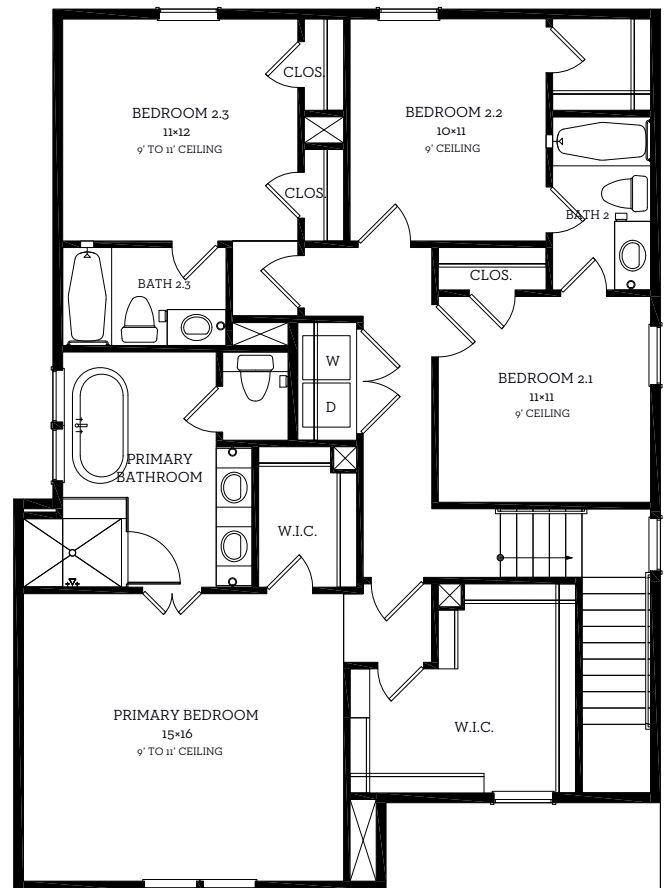

INTOWN

— HOMES —

11065 Chatterton Drive

2,205 sq.ft.

4 bedrooms / 3.5 baths

All prices, features and plans are subject to change without notice. Square footage is approximate. No representation or warranties either expressed or implied. Are made as to the accuracy of the information herein or with respect to the suitability, usability, merchantability or conditions of any property herein described. All rights Reserved. InTownHomes 2015

INTOWN

— HOMES —

11065 Chatterton Drive

2,205 sq.ft.

4 bedrooms / 3.5 baths

First Floor
908 sq.ft.

Second Floor
1297 sq.ft.