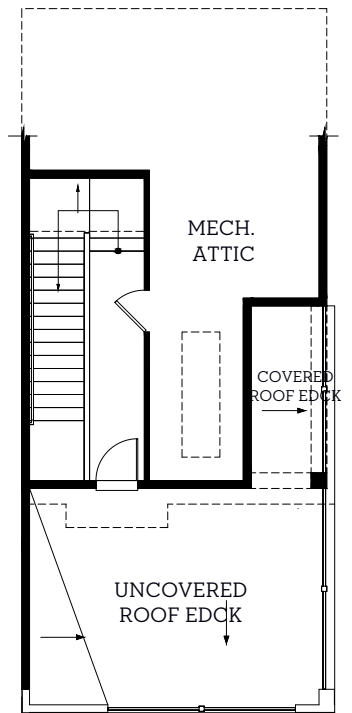

INTOWN

— HOMES —

2731 Providence Street

2,172 sq.ft.

3 bedrooms / 3.5 baths

All prices, features and plans are subject to change without notice. Square footage is approximate. No representation or warranties either expressed or implied. Are made as to the accuracy of the information herein or with respect to the suitability, usability, merchantability or conditions of any property herein described. All rights Reserved. America InTownHomes 2026

INTOWN

— HOMES —

2731 Providence Street

2,172 sq.ft.

3 bedrooms / 3.5 baths

First Floor
448 sq.ft.

Second Floor
780 sq.ft.

Third Floor
891 sq.ft.

Fourth Floor
53 sq.ft.