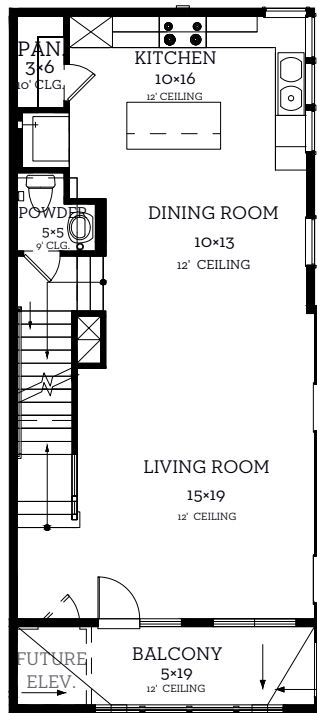

INTOWN

— HOMES —

2731 Providence Street

2,172 sq.ft.

3 bedrooms / 3.5 baths

All prices, features and plans are subject to change without notice. Square footage is approximate. No representation or warranties either expressed or implied. Are made as to the accuracy of the information herein or with respect to the suitability, usability, merchantability or conditions of any property herein described. All rights Reserved. America InTownHomes 2026

INTOWN

— HOMES —

2731 Providence Street

2,172 sq.ft.

3 bedrooms / 3.5 baths

First Floor
448 sq.ft.

Second Floor
780 sq.ft.

Third Floor
891 sq.ft.

Fourth Floor
53 sq.ft.