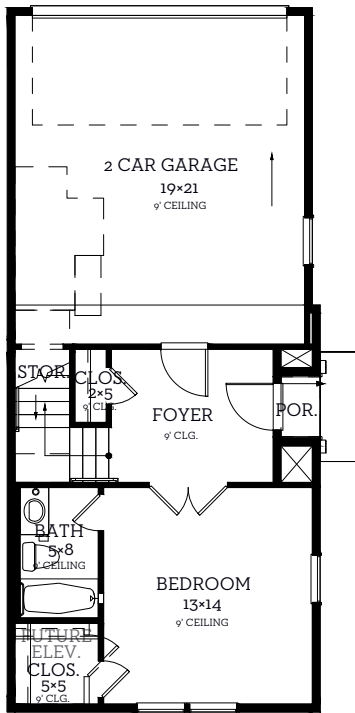

INTOWN

— HOMES —

2731 Providence Street

2,172 sq.ft.

3 bedrooms / 3.5 baths

All prices, features and plans are subject to change without notice. Square footage is approximate. No representation or warranties either expressed or implied. Are made as to the accuracy of the information herein or with respect to the suitability, usability, merchantability or conditions of any property herein described. All rights Reserved. America InTownHomes 2026

INTOWN

— HOMES —

2731 Providence Street

2,172 sq.ft.

3 bedrooms / 3.5 baths

First Floor
448 sq.ft.

Second Floor
780 sq.ft.

Third Floor
891 sq.ft.

Fourth Floor
53 sq.ft.