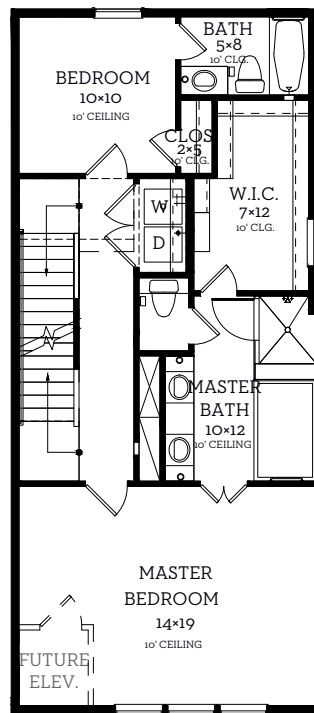

INTOWN

— HOMES —

2731 Providence Street

2,172 sq.ft.

3 bedrooms / 3.5 baths

All prices, features and plans are subject to change without notice. Square footage is approximate. No representation or warranties either expressed or implied. Are made as to the accuracy of the information herein or with respect to the suitability, usability, merchantability or conditions of any property herein described. All rights Reserved. America InTownHomes 2026

INTOWN

— HOMES —

2731 Providence Street

2,172 sq.ft.

3 bedrooms / 3.5 baths

First Floor
448 sq.ft.

Second Floor
780 sq.ft.

Third Floor
891 sq.ft.

Fourth Floor
53 sq.ft.