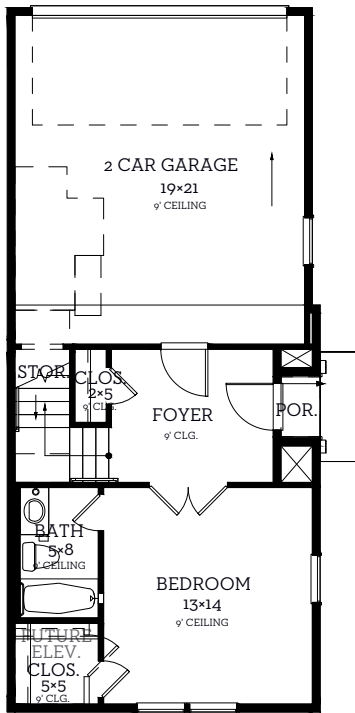

INTOWN

— HOMES —

2731 Providence Street

2,172 sq.ft.

3 bedrooms / 3.5 baths

All prices, features and plans are subject to change without notice. Square footage is approximate. No representation or warranties either expressed or implied. Are made as to the accuracy of the information herein or with respect to the suitability, usability, merchantability or conditions of any property herein described. All rights Reserved. America InTownHomes 2026

INTOWN

— HOMES —

2731 Providence Street

2,172 sq.ft.

3 bedrooms / 3.5 baths

First Floor
448 sq.ft.

Second Floor
780 sq.ft.

Third Floor
891 sq.ft.

Fourth Floor
53 sq.ft.

All prices, features and plans are subject to change without notice. Square footage is approximate. No representation or warranties either expressed or implied. Are made as to the accuracy of the information herein or with respect to the suitability, usability, merchantability or conditions of any property herein described. All rights Reserved. America InTownHomes 2026