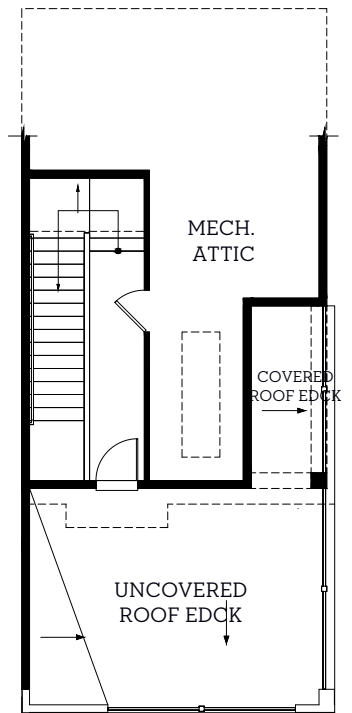

INTOWN

— HOMES —

2731 Providence Street

2,172 sq.ft.

3 bedrooms / 3.5 baths

All prices, features and plans are subject to change without notice. Square footage is approximate. No representation or warranties either expressed or implied. Are made as to the accuracy of the information herein or with respect to the suitability, usability, merchantability or conditions of any property herein described. All rights Reserved. America InTownHomes 2026

INTOWN

— HOMES —

2731 Providence Street

2,172 sq.ft.

3 bedrooms / 3.5 baths

First Floor
448 sq.ft.

Second Floor
780 sq.ft.

Third Floor
891 sq.ft.

Fourth Floor
53 sq.ft.

All prices, features and plans are subject to change without notice. Square footage is approximate. No representation or warranties either expressed or implied. Are made as to the accuracy of the information herein or with respect to the suitability, usability, merchantability or conditions of any property herein described. All rights Reserved. America InTownHomes 2026