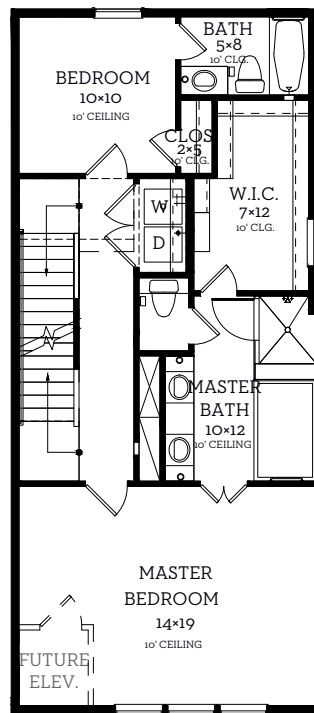

INTOWN

— HOMES —

2731 Providence Street

2,172 sq.ft.

3 bedrooms / 3.5 baths

All prices, features and plans are subject to change without notice. Square footage is approximate. No representation or warranties either expressed or implied. Are made as to the accuracy of the information herein or with respect to the suitability, usability, merchantability or conditions of any property herein described. All rights Reserved. America InTownHomes 2026

INTOWN

— HOMES —

2731 Providence Street

2,172 sq.ft.

3 bedrooms / 3.5 baths

First Floor
448 sq.ft.

Second Floor
780 sq.ft.

Third Floor
891 sq.ft.

Fourth Floor
53 sq.ft.

All prices, features and plans are subject to change without notice. Square footage is approximate. No representation or warranties either expressed or implied. Are made as to the accuracy of the information herein or with respect to the suitability, usability, merchantability or conditions of any property herein described. All rights Reserved. America InTownHomes 2026