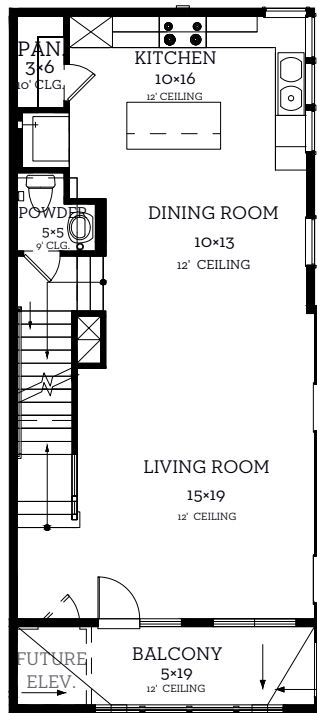

INTOWN

— HOMES —

2731 Providence Street

2,172 sq.ft.

3 bedrooms / 3.5 baths

All prices, features and plans are subject to change without notice. Square footage is approximate. No representation or warranties either expressed or implied. Are made as to the accuracy of the information herein or with respect to the suitability, usability, merchantability or conditions of any property herein described. All rights Reserved. America InTownHomes 2026

INTOWN

— HOMES —

2731 Providence Street

2,172 sq.ft.

3 bedrooms / 3.5 baths

First Floor
448 sq.ft.

Second Floor
780 sq.ft.

Third Floor
891 sq.ft.

Fourth Floor
53 sq.ft.

All prices, features and plans are subject to change without notice. Square footage is approximate. No representation or warranties either expressed or implied. Are made as to the accuracy of the information herein or with respect to the suitability, usability, merchantability or conditions of any property herein described. All rights Reserved. America InTownHomes 2026