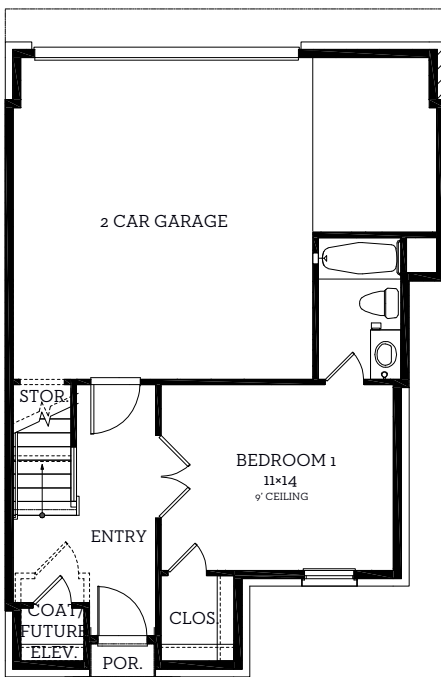

INTOWN

— HOMES —

5927 Cottage Grove Lake Dr.

2,165 sq.ft.

3 bedrooms / 3.5 baths

All prices, features and plans are subject to change without notice. Square footage is approximate. No representation or warranties either expressed or implied. Are made as to the accuracy of the information herein or with respect to the suitability, usability, merchantability or conditions of any property herein described. All rights Reserved. Lou Ellen Homes 2023

INTOWN

— HOMES —

5927 Cottage Grove Lake Dr.

2,165 sq.ft.

3 bedrooms / 3.5 baths

First Floor
445 sq.ft.

Second Floor
810 sq.ft.

Third Floor
910 sq.ft.