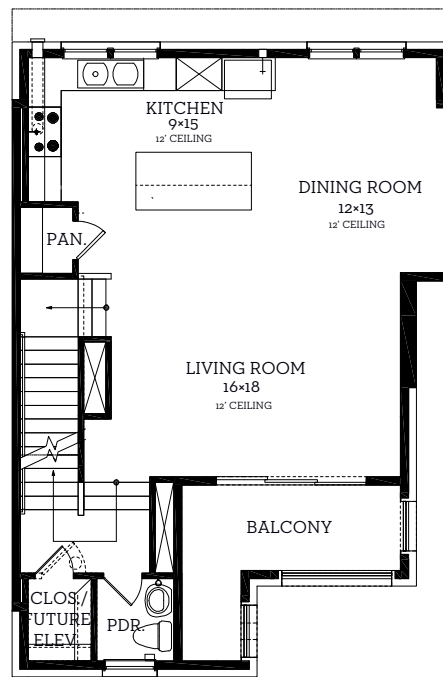

INTOWN

— HOMES —

5927 Cottage Grove Lake Dr.

2,165 sq.ft.

3 bedrooms / 3.5 baths

All prices, features and plans are subject to change without notice. Square footage is approximate. No representation or warranties either expressed or implied. Are made as to the accuracy of the information herein or with respect to the suitability, usability, merchantability or conditions of any property herein described. All rights Reserved. Lou Ellen Homes 2023

INTOWN

— HOMES —

5927 Cottage Grove Lake Dr.

2,165 sq.ft.

3 bedrooms / 3.5 baths

First Floor
445 sq.ft.

Second Floor
810 sq.ft.

Third Floor
910 sq.ft.