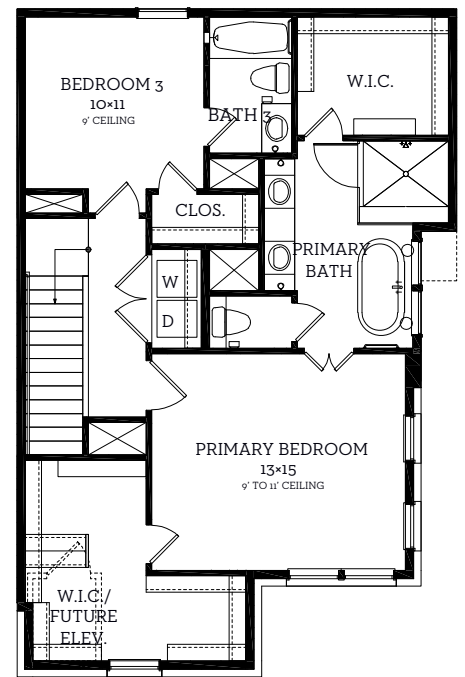

INTOWN

— HOMES —

5927 Cottage Grove Lake Dr.

2,165 sq.ft.

3 bedrooms / 3.5 baths

All prices, features and plans are subject to change without notice. Square footage is approximate. No representation or warranties either expressed or implied. Are made as to the accuracy of the information herein or with respect to the suitability, usability, merchantability or conditions of any property herein described. All rights Reserved. Lou Ellen Homes 2023

INTOWN

— HOMES —

5927 Cottage Grove Lake Dr.

2,165 sq.ft.

3 bedrooms / 3.5 baths

First Floor
445 sq.ft.

Second Floor
810 sq.ft.

Third Floor
910 sq.ft.