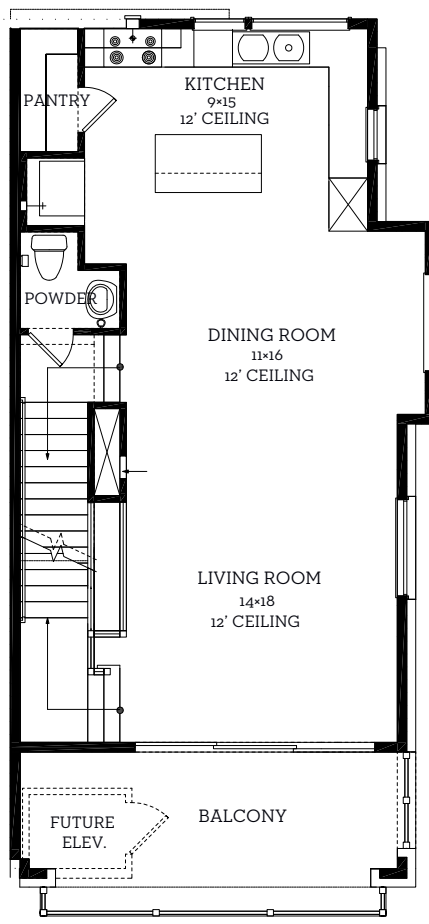

# INTOWN

— HOMES —

3438 Stanling Brook Lane

2,117 sq.ft.

3 bedrooms / 3.5 baths

[INTOWN-HOMES.COM](https://intown-homes.com)

# INTOWN

— HOMES —

3438 Stanling Brook Lane

2,117 sq.ft.

3 bedrooms / 3.5 baths

**First Floor**  
450 sq.ft

**Second Floor**  
783 sq.ft

**Third Floor**  
884 sq.ft