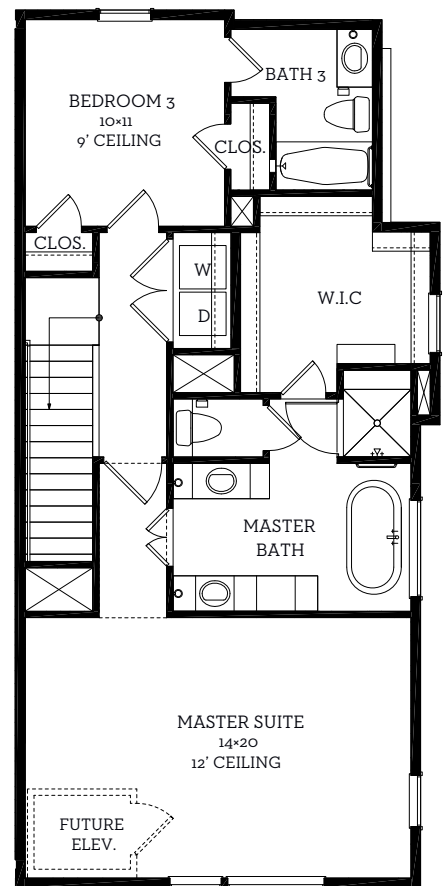

# INTOWN

— HOMES —

3438 Stanling Brook Lane

2,117 sq.ft.

3 bedrooms / 3.5 baths

[INTOWN-HOMES.COM](https://intown-homes.com)

# INTOWN

— HOMES —

3438 Stanling Brook Lane

2,117 sq.ft.

3 bedrooms / 3.5 baths

**First Floor**  
450 sq.ft

**Second Floor**  
783 sq.ft

**Third Floor**  
884 sq.ft