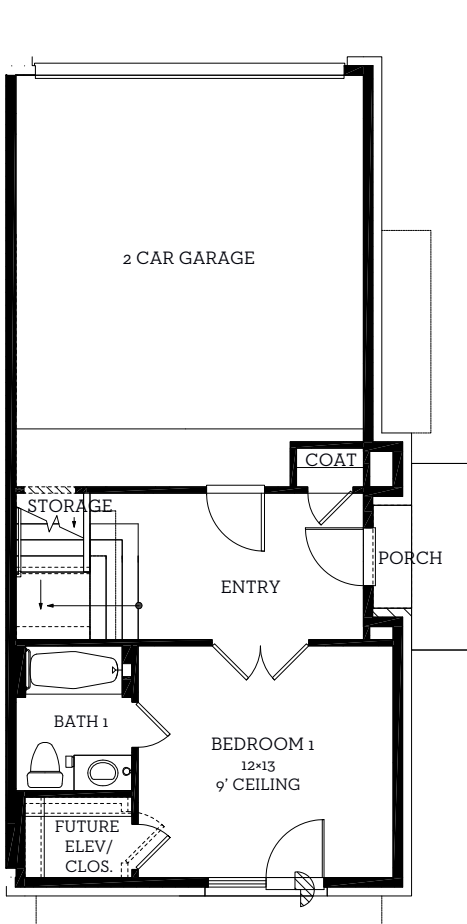

# INTOWN

— HOMES —

3438 Stanling Brook Lane

2,117 sq.ft.

3 bedrooms / 3.5 baths

[INTOWN-HOMES.COM](https://intown-homes.com)

# INTOWN

— HOMES —

3438 Stanling Brook Lane

2,117 sq.ft.

3 bedrooms / 3.5 baths

**First Floor**  
450 sq.ft

**Second Floor**  
783 sq.ft

**Third Floor**  
884 sq.ft