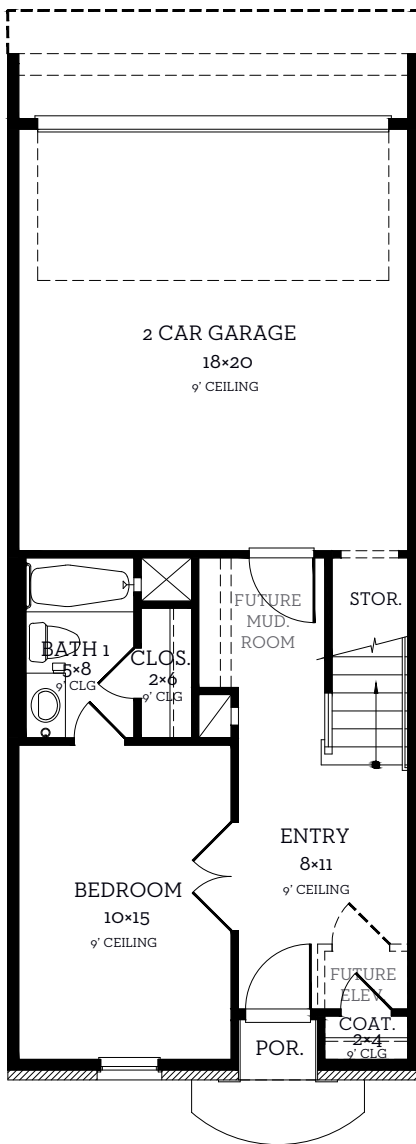

# INTOWN

— HOMES —

6140 Cottage Grove Lake Dr.

2,094 sq.ft.

3 bedrooms / 3.5 baths

# INTOWN

— HOMES —

6140 Cottage Grove Lake Dr.

2,094 sq.ft.

3 bedrooms / 3.5 baths

**First Floor**  
455 sq.ft.

**Second Floor**  
754 sq.ft.

**Third Floor**  
885 sq.ft.