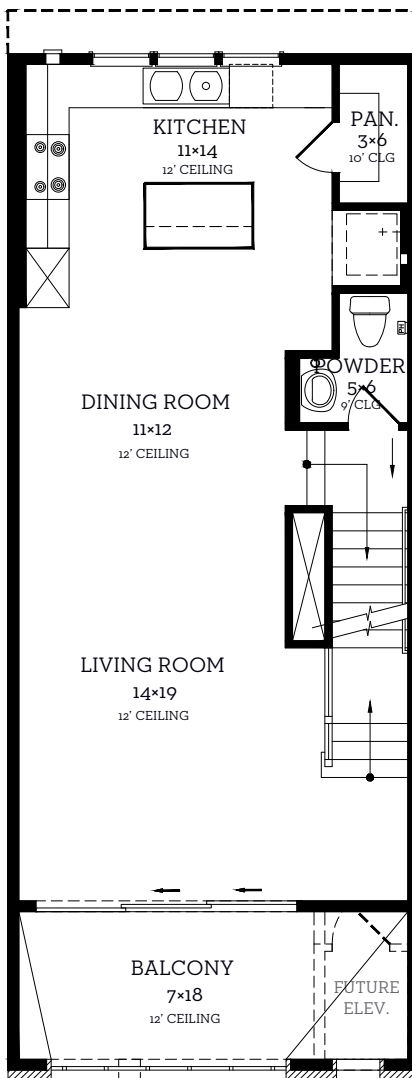

# INTOWN

— HOMES —

6140 Cottage Grove Lake Dr.

2,094 sq.ft.

3 bedrooms / 3.5 baths

# INTOWN

— HOMES —

6140 Cottage Grove Lake Dr.

2,094 sq.ft.

3 bedrooms / 3.5 baths

**First Floor**  
455 sq.ft.

**Second Floor**  
754 sq.ft.

**Third Floor**  
885 sq.ft.