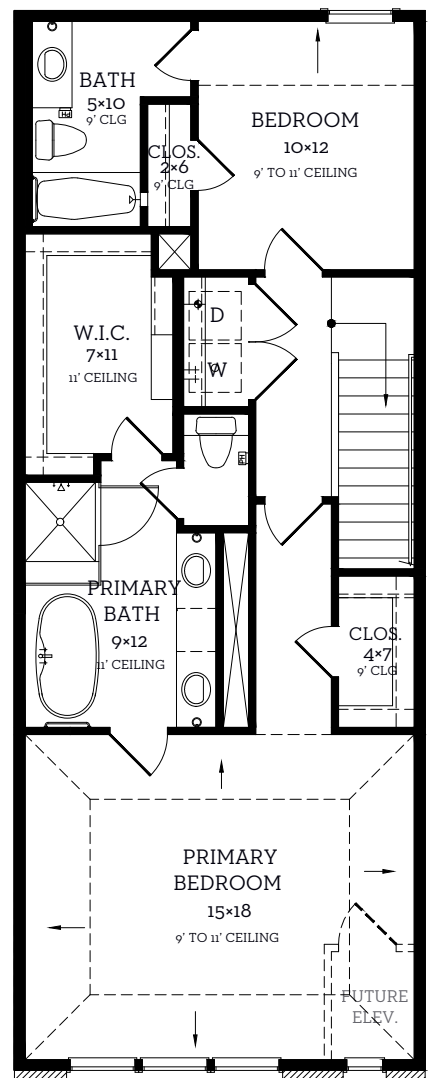

# INTOWN

— HOMES —

6140 Cottage Grove Lake Dr.

2,094 sq.ft.

3 bedrooms / 3.5 baths

# INTOWN

— HOMES —

6140 Cottage Grove Lake Dr.

2,094 sq.ft.

3 bedrooms / 3.5 baths

**First Floor**  
455 sq.ft.

**Second Floor**  
754 sq.ft.

**Third Floor**  
885 sq.ft.