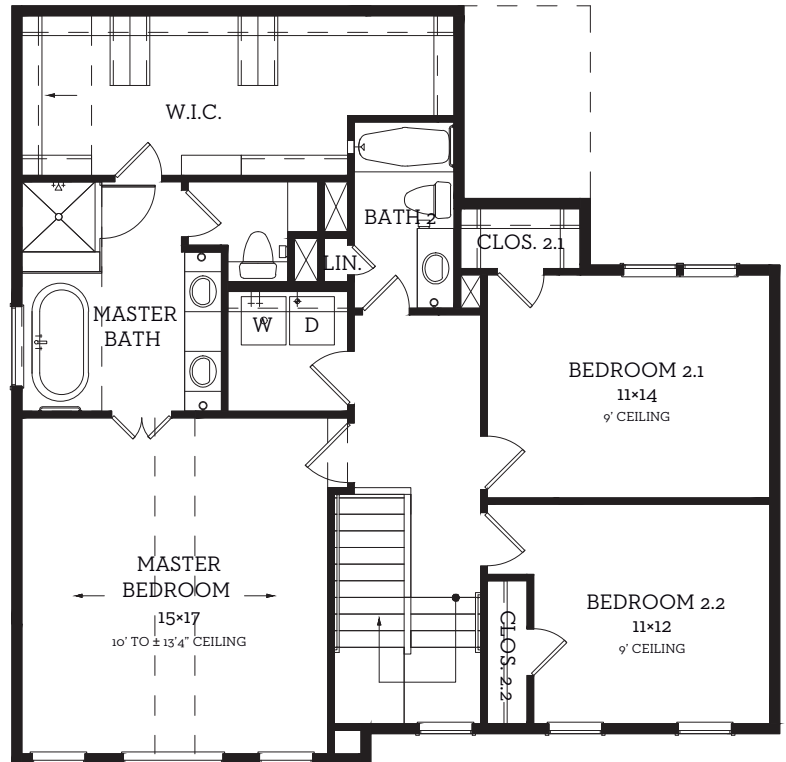

5517 Toscana Ave.

2,073 Sqft 3 Beds 2.5 Baths

All prices, features and plans are subject to change without notice. Square footage is approximate. No representation or warranties either expressed or implied are made as to the accuracy of the information herein or with respect to the suitability, usability, merchantability or conditions of any property herein described. Rev. 08-26-10 All Rights Reserved. ©InTown Homes 2025

5517 Toscana Ave.

2,073 Sqft 3 Beds 2.5 Baths

Second Floor 1180 sq.ft.

First Floor 893 sq.ft.

All prices, features and plans are subject to change without notice. Square footage is approximate. No representation or warranties either expressed or implied are made as to the accuracy of the information herein or with respect to the suitability, usability, merchantability or conditions of any property herein described. Rev. 08-26-10 All Rights Reserved. ©InTown Homes 2025