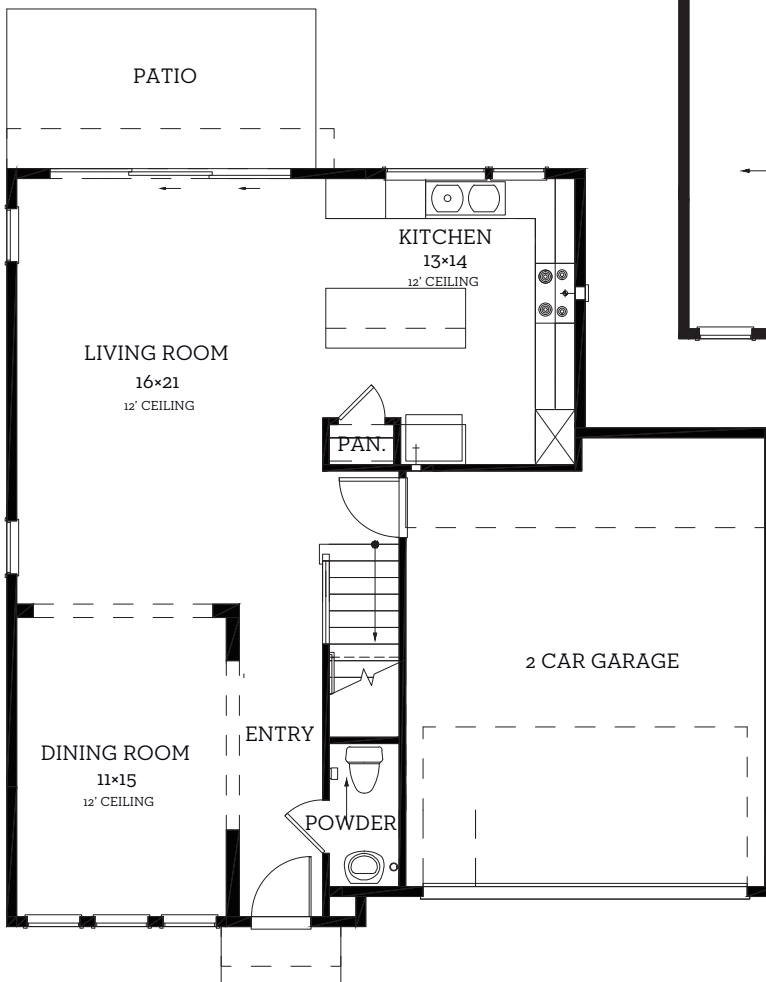

5517 Toscana Ave.

2,073 Sqft 3 Beds 2.5 Baths

All prices, features and plans are subject to change without notice. Square footage is approximate. No representation or warranties either expressed or implied are made as to the accuracy of the information herein or with respect to the suitability, usability, merchantability or conditions of any property herein described. Rev. 08-26-10 All Rights Reserved. ©InTown Homes 2025

5517 Toscana Ave.

2,073 Sqft 3 Beds 2.5 Baths

Second Floor 1180 sq.ft.

First Floor 893 sq.ft.

All prices, features and plans are subject to change without notice. Square footage is approximate. No representation or warranties either expressed or implied are made as to the accuracy of the information herein or with respect to the suitability, usability, merchantability or conditions of any property herein described. Rev. 08-26-10 All Rights Reserved. ©InTown Homes 2025