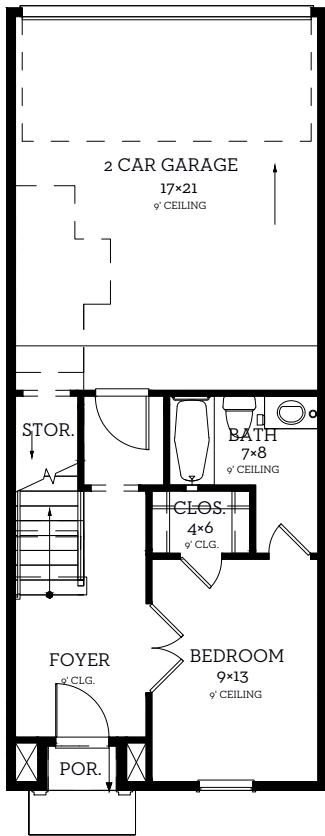

INTOWN

— HOMES —

2733 Providence Street

1,942 sq.ft.

3 bedrooms / 3.5 baths

All prices, features and plans are subject to change without notice. Square footage is approximate. No representation or warranties either expressed or implied. Are made as to the accuracy of the information herein or with respect to the suitability, usability, merchantability or conditions of any property herein described. All rights Reserved. America InTownHomes 2026

INTOWN

— HOMES —

2733 Providence Street

1,942 sq.ft.

3 bedrooms / 3.5 baths

First Floor
386 sq.ft.

Second Floor
711 sq.ft.

Third Floor
792 sq.ft.

Fourth Floor
53 sq.ft.