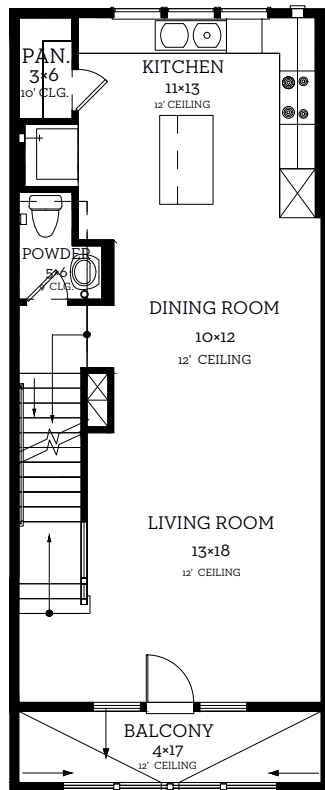

INTOWN

— HOMES —

2733 Providence Street

1,942 sq.ft.

3 bedrooms / 3.5 baths

All prices, features and plans are subject to change without notice. Square footage is approximate. No representation or warranties either expressed or implied. Are made as to the accuracy of the information herein or with respect to the suitability, usability, merchantability or conditions of any property herein described. All rights Reserved. America InTownHomes 2026

INTOWN

— HOMES —

2733 Providence Street

1,942 sq.ft.

3 bedrooms / 3.5 baths

First Floor
386 sq.ft.

Second Floor
711 sq.ft.

Third Floor
792 sq.ft.

Fourth Floor
53 sq.ft.