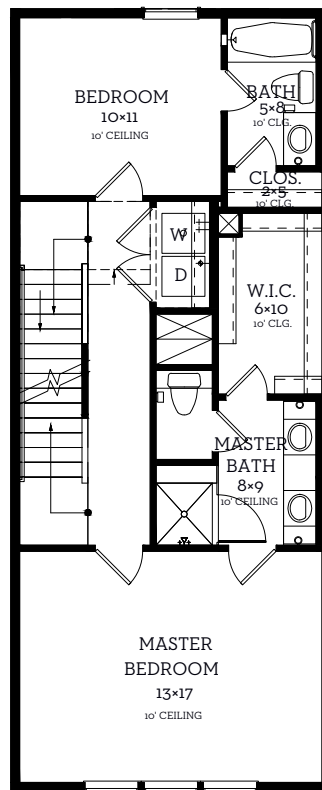

INTOWN

— HOMES —

2733 Providence Street

1,942 sq.ft.

3 bedrooms / 3.5 baths

All prices, features and plans are subject to change without notice. Square footage is approximate. No representation or warranties either expressed or implied. Are made as to the accuracy of the information herein or with respect to the suitability, usability, merchantability or conditions of any property herein described. All rights Reserved. America InTownHomes 2026

INTOWN

— HOMES —

2733 Providence Street

1,942 sq.ft.

3 bedrooms / 3.5 baths

First Floor
386 sq.ft.

Second Floor
711 sq.ft.

Third Floor
792 sq.ft.

Fourth Floor
53 sq.ft.