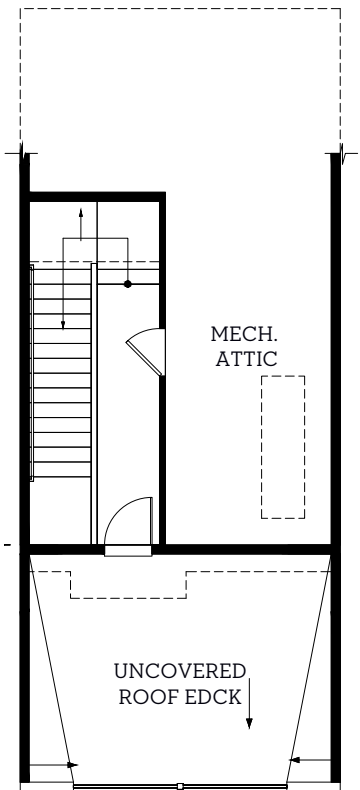

INTOWN

— HOMES —

2733 Providence Street

1,942 sq.ft.

3 bedrooms / 3.5 baths

First Floor
386 sq.ft.

Second Floor
711 sq.ft.

Third Floor
792 sq.ft.

Fourth Floor
53 sq.ft.