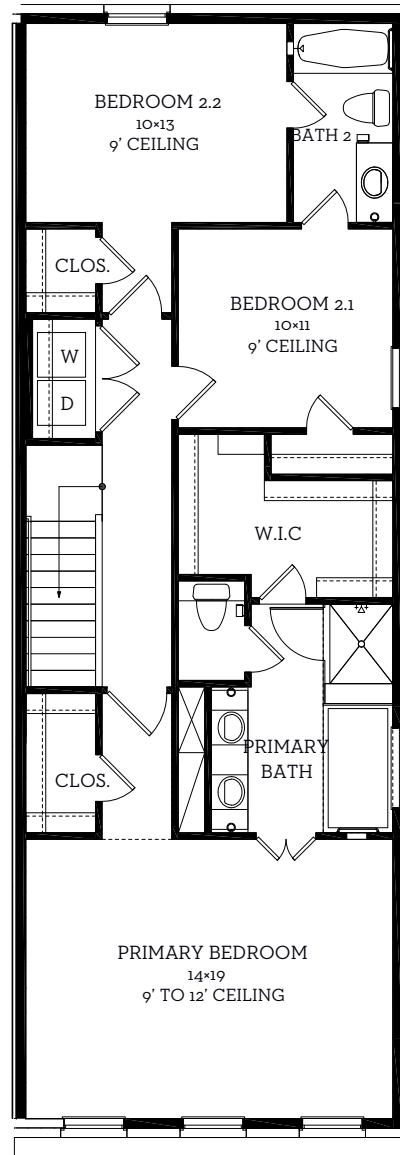

INTOWN

— HOMES —

1424 N Avenue

1,808 sq.ft.

3 bedrooms / 2.5 baths

INTOWN-HOMES.COM

INTOWN

— HOMES —

1424 N Avenue

1,808 sq.ft.

3 bedrooms / 2.5 baths

First Floor
719 sq.ft

Second Floor
1089 sq.ft