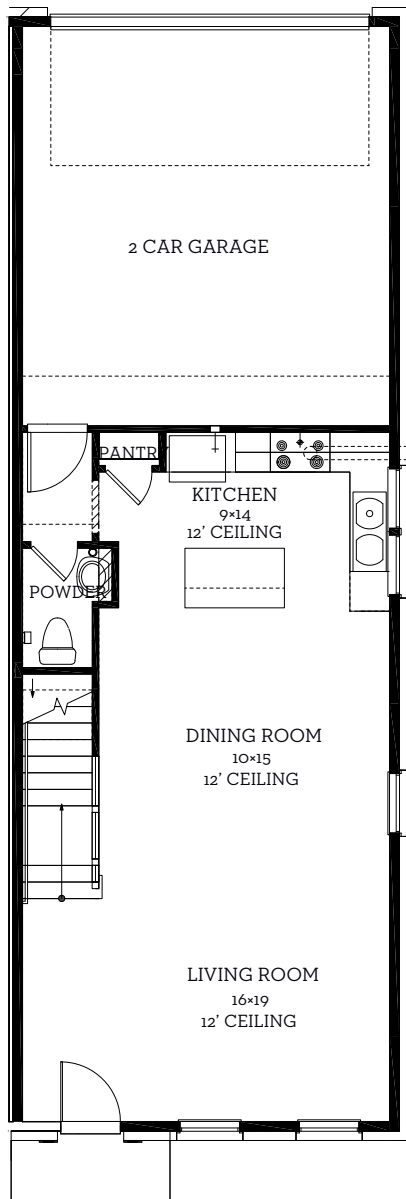

INTOWN

— HOMES —

1424 N Avenue

1,808 sq.ft.

3 bedrooms / 2.5 baths

INTOWN-HOMES.COM

INTOWN

— HOMES —

1424 N Avenue

1,808 sq.ft.

3 bedrooms / 2.5 baths

First Floor
719 sq.ft

Second Floor
1089 sq.ft