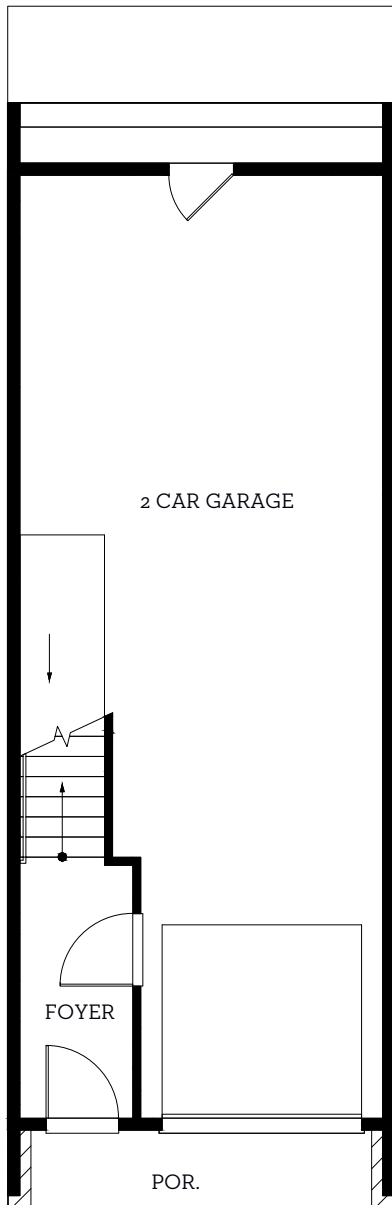

# INTOWN

— HOMES —

2722 Maxroy St.

1,505 sq.ft.

2 bedrooms / 2.5 baths

INTOWN-HOMES.COM

# INTOWN

— HOMES —

2722 Maxroy St.

1,505 sq.ft.

2 bedrooms / 2.5 baths

**First Floor**  
62 sq.ft.

**Second Floor**  
699 sq.ft.

**Third Floor**  
744 sq.ft.