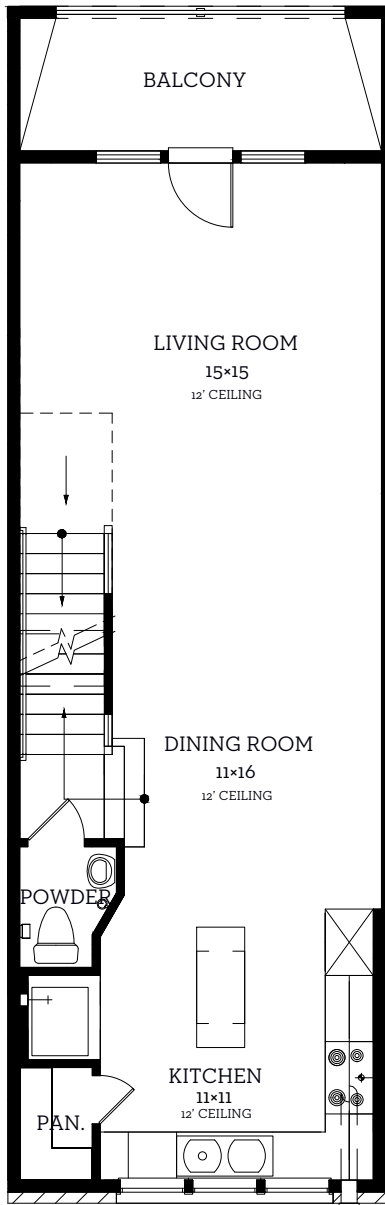

# INTOWN

— HOMES —

2722 Maxroy St.

1,505 sq.ft.

2 bedrooms / 2.5 baths

INTOWN-HOMES.COM

# INTOWN

— HOMES —

2722 Maxroy St.

1,505 sq.ft.

2 bedrooms / 2.5 baths

**First Floor**  
62 sq.ft.

**Second Floor**  
699 sq.ft.

**Third Floor**  
744 sq.ft.

All prices, features and plans are subject to change without notice. Square footage is approximate. No representation or warranties either expressed or implied. Are made as to the accuracy of the information herein or with respect to the suitability, usability, merchantability or conditions of any property herein described. All rights Reserved. InTownHomes 2025