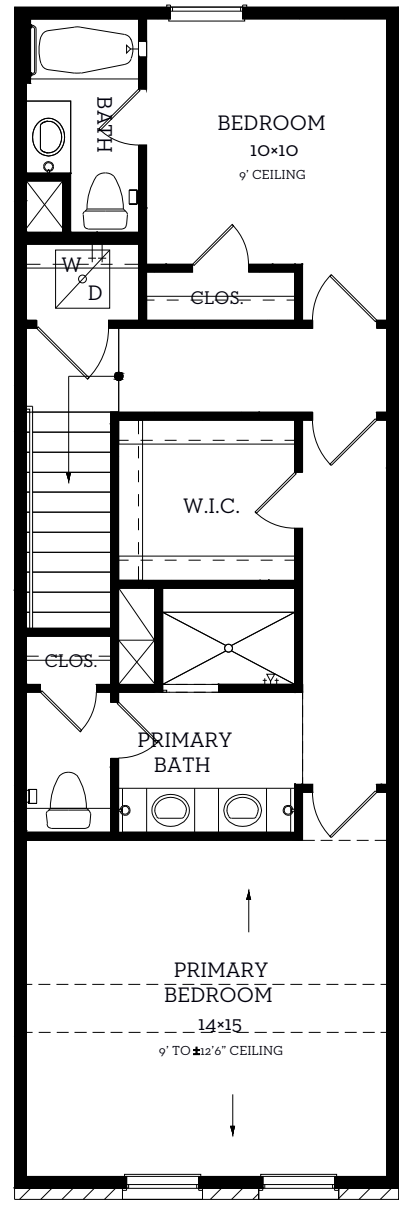

# INTOWN

— HOMES —

2722 Maxroy St.

1,505 sq.ft.

2 bedrooms / 2.5 baths

INTOWN-HOMES.COM

# INTOWN

— HOMES —

2722 Maxroy St.

1,505 sq.ft.

2 bedrooms / 2.5 baths

**First Floor**  
62 sq.ft.

**Second Floor**  
699 sq.ft.

**Third Floor**  
744 sq.ft.

All prices, features and plans are subject to change without notice. Square footage is approximate. No representation or warranties either expressed or implied. Are made as to the accuracy of the information herein or with respect to the suitability, usability, merchantability or conditions of any property herein described. All rights Reserved. InTownHomes 2025