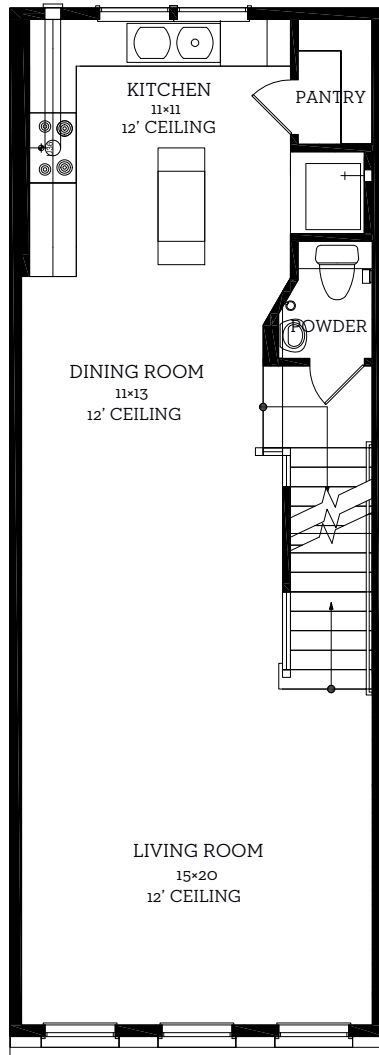

INTOWN

— HOMES —

5921 Cottage Grove Lake Dr.

1,471 sq.ft.

2 bedrooms / 2.5 baths

[INTOWN-HOMES.COM](https://www.intown-homes.com)

INTOWN

— HOMES —

5921 Cottage Grove Lake Dr.

1,471 sq.ft.

2 bedrooms / 2.5 baths

First Floor
69 sq.ft.

Second Floor
712 sq.ft.

Third Floor
690 sq.ft.