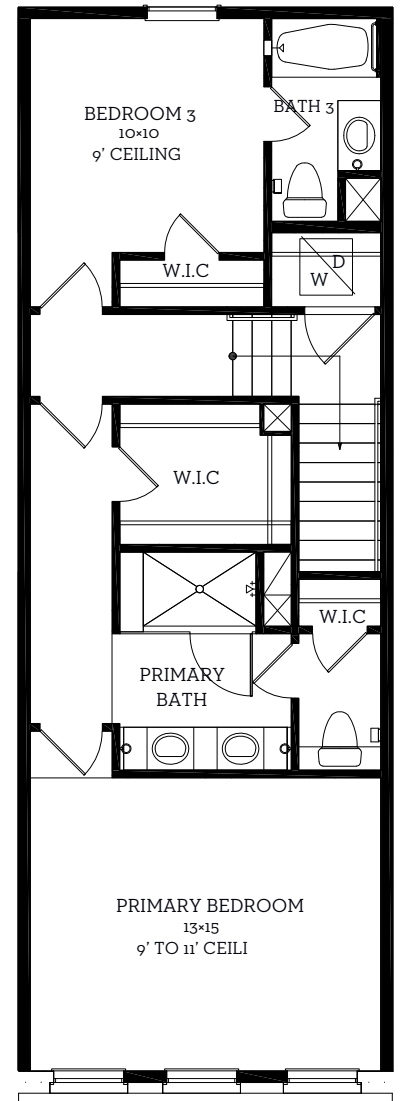

INTOWN

— HOMES —

5921 Cottage Grove Lake Dr.

1,471 sq.ft.

2 bedrooms / 2.5 baths

[INTOWN-HOMES.COM](https://www.intown-homes.com)

INTOWN

— HOMES —

5921 Cottage Grove Lake Dr.

1,471 sq.ft.

2 bedrooms / 2.5 baths

First Floor
69 sq.ft.

Second Floor
712 sq.ft.

Third Floor
690 sq.ft.