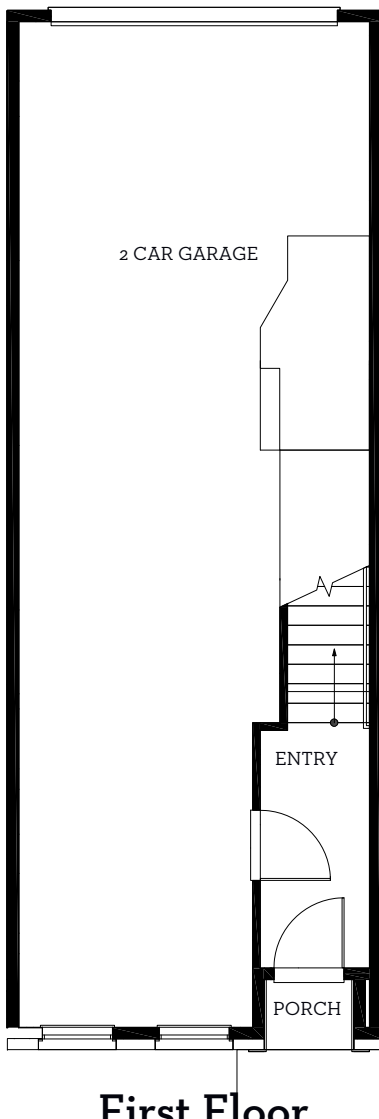

INTOWN

— HOMES —

5921 Cottage Grove Lake Dr.

1,471 sq.ft.

2 bedrooms / 2.5 baths

[INTOWN-HOMES.COM](https://www.intown-homes.com)

INTOWN

— HOMES —

5921 Cottage Grove Lake Dr.

1,471 sq.ft.

2 bedrooms / 2.5 baths

First Floor
69 sq.ft.

Second Floor
712 sq.ft.

Third Floor
690 sq.ft.